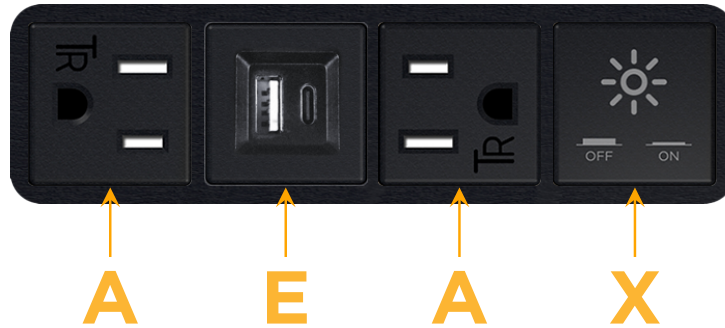

Bezel Finish: **SATIN BLACK (ABS)**

Custom Finishes Available M-POWER-4T-AEAX-B2AB

Features:

Module/Port Options:

- A** Tamper Resistant AC Receptacle
- E** USB-A & USB-C (20W)
- M** Double USB-A (Fast Charging Ports - 18W)
- H** HDMI
- 6** CAT 6
- 12** RJ 12
- X** Switched AC
- Y** 3-Way Switch (Low Voltage)
- V** USB-C (45W High Speed Charging Port)
- S** USB-C (25W High Speed Charging Port)
- R** Switched AC (Rocker Switch)
- D** Dimmer Switch

Plug:

Supplied with Low Profile Flat 45° Angle 120 VAC Plug

Optional Standard Straight 120 VAC Plug

Optional Straight 120 VAC Pass-through Plug

- CLEAN, COMPACT DESIGN
- STREAMLINED
- LOW PROFILE
- SIDE-EXITING CORDS
- PLUG & PLAY
- 6' AC CORD & PLUG (FLAT PLUG STANDARD)
- CUSTOMIZABLE CONFIGURATIONS AND FINISHES
- UL LISTED FOR MOUNTING IN FURNITURE
- 15A

sales@mormax.com

mormax.com

Specs:

Modules/Ports:

- A** Tamper Resistant AC Receptacle
- E** USB-A & USB-C (20W)
- X** Switched AC

A E X