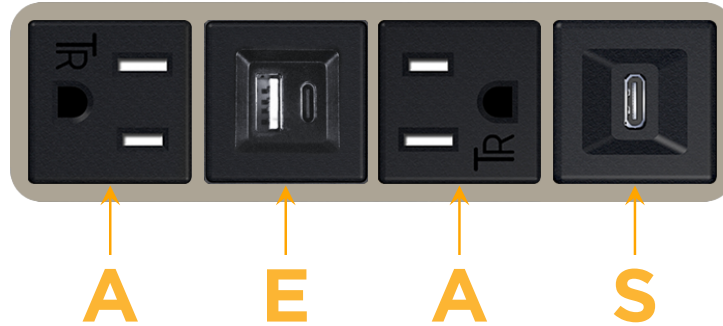

Bezel Finish: **SATIN NICKEL (ABS)**

Custom Finishes Available M-POWER-4T-AEAS-SAB

Features:

Module/Port Options:

- A** Tamper Resistant AC Receptacle
- E** USB-A & USB-C (20W)
- M** Double USB-A (Fast Charging Ports - 18W)
- H** HDMI
- 6** CAT 6
- 12** RJ 12
- X** Switched AC
- Y** 3-Way Switch (Low Voltage)
- V** USB-C (45W High Speed Charging Port)
- S** USB-C (25W High Speed Charging Port)
- R** Switched AC (Rocker Switch)
- D** Dimmer Switch

Plug:

Supplied with Low Profile Flat 45° Angle 120 VAC Plug

Optional Standard Straight 120 VAC Plug

Optional Straight 120 VAC Pass-through Plug

- CLEAN, COMPACT DESIGN
- STREAMLINED
- LOW PROFILE
- SIDE-EXITING CORDS
- PLUG & PLAY
- 6' AC CORD & PLUG (FLAT PLUG STANDARD)
- CUSTOMIZABLE CONFIGURATIONS AND FINISHES
- UL LISTED FOR MOUNTING IN FURNITURE
- 15A

M-POWER-4T

AC POWER & DATA CONNECTIVITY SOLUTION

M-POWER-4T-AEAS-SAB

Specs:

Modules/Ports:

- A** Tamper Resistant AC Receptacle
- E** USB-A & USB-C (20W)
- S** USB-C (25W High Speed Charging Port)

A E S

TOP