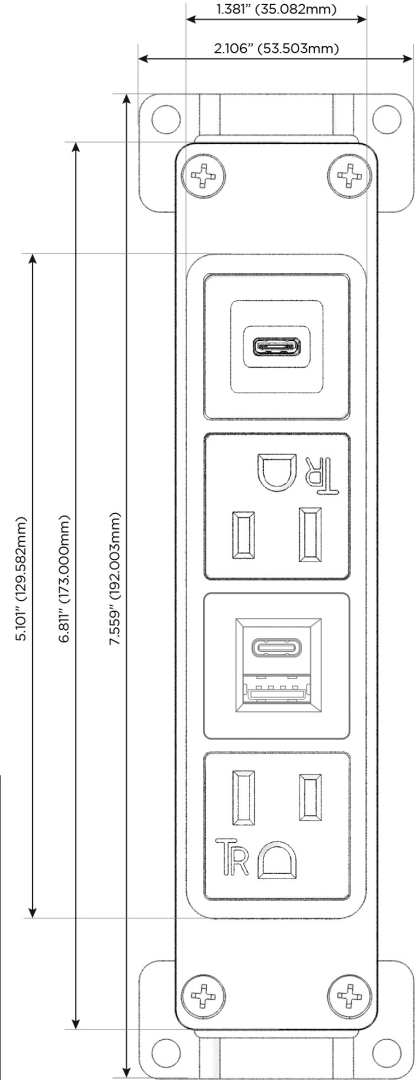

Bezel Finish: **SATIN NICKEL (ABS)**

Custom Finishes Available M-POWER-4T-AEAS-SAB

Features:

Module/Port Options:

- A** Tamper Resistant AC Receptacle
- E** USB-A & USB-C (20W)
- M** Double USB-A (Fast Charging Ports - 18W)
- H** HDMI
- 6** CAT 6
- 12** RJ 12
- X** Switched AC
- Y** 3-Way Switch (Low Voltage)
- V** USB-C (45W High Speed Charging Port)
- S** USB-C (25W High Speed Charging Port)
- R** Switched AC (Rocker Switch)
- D** Dimmer Switch

Plug:

Supplied with Low Profile Flat 45° Angle 120 VAC Plug

Optional Standard Straight 120 VAC Plug

Optional Straight 120 VAC Pass-through Plug

- CLEAN, COMPACT DESIGN
- STREAMLINED
- LOW PROFILE
- SIDE-EXITING CORDS
- PLUG & PLAY
- 6' AC CORD & PLUG (FLAT PLUG STANDARD)
- CUSTOMIZABLE CONFIGURATIONS AND FINISHES
- UL LISTED FOR MOUNTING IN FURNITURE
- 15A

M-POWER-4T

AC POWER & DATA CONNECTIVITY SOLUTION

M-POWER-4T-AEAS-SAB

Specs:

Modules/Ports:

- A** Tamper Resistant AC Receptacle
- E** USB-A & USB-C (20W)
- S** USB-C (25W High Speed Charging Port)

A E S

TOP