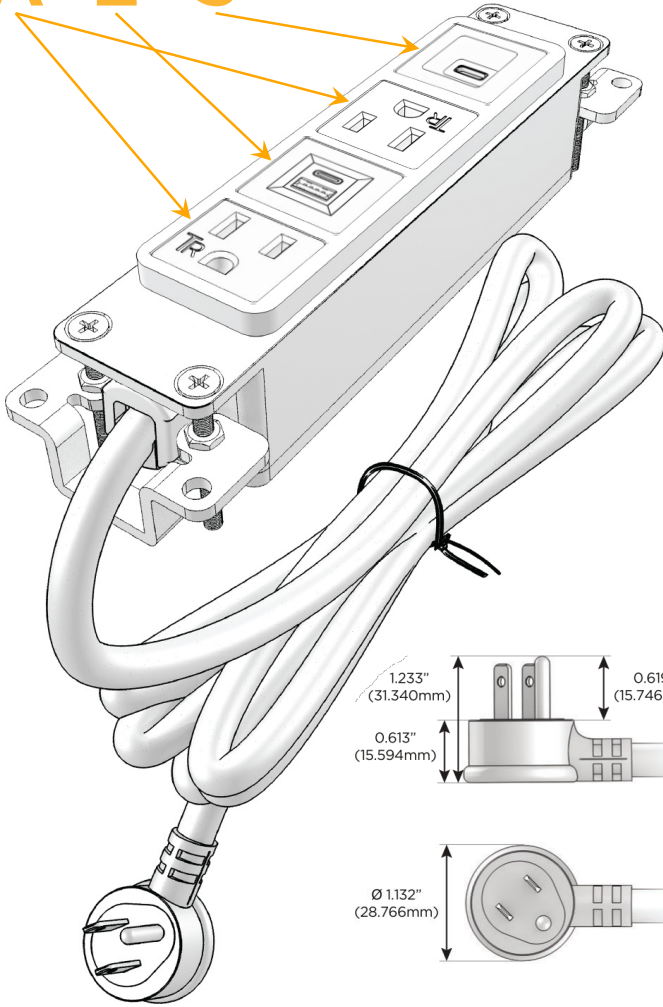

Bezel Finish: **SATIN NICKEL (ABS)**

Custom Finishes Available M-POWER-4T-AEAS-SAB

Features:

Module/Port Options:

- A** Tamper Resistant AC Receptacle
- E** USB-A & USB-C (20W)
- M** Double USB-A (Fast Charging Ports - 18W)
- H** HDMI
- 6** CAT 6
- 12** RJ 12
- X** Switched AC
- Y** 3-Way Switch (Low Voltage)
- V** USB-C (45W High Speed Charging Port)
- S** USB-C (25W High Speed Charging Port)
- R** Switched AC (Rocker Switch)
- D** Dimmer Switch

Plug:

Supplied with Low Profile Flat 45° Angle 120 VAC Plug

Optional Standard Straight 120 VAC Plug

Optional Straight 120 VAC Pass-through Plug

- CLEAN, COMPACT DESIGN
- STREAMLINED
- LOW PROFILE
- SIDE-EXITING CORDS
- PLUG & PLAY
- 6' AC CORD & PLUG (FLAT PLUG STANDARD)
- CUSTOMIZABLE CONFIGURATIONS AND FINISHES
- UL LISTED FOR MOUNTING IN FURNITURE
- 15A

M-POWER-4T

AC POWER & DATA CONNECTIVITY SOLUTION

M-POWER-4T-AEAS-SAB

Specs:

Modules/Ports:

- A** Tamper Resistant AC Receptacle
- E** USB-A & USB-C (20W)
- S** USB-C (25W High Speed Charging Port)

A E S

TOP