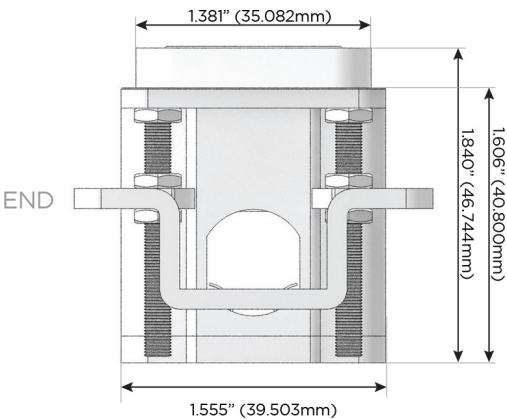

Plug:

Supplied with Low Profile Flat 45° Angle 120 VAC Plug

Optional Standard Straight 120 VAC Plug

Optional Straight 120 VAC Pass-through Plug

- CLEAN, COMPACT DESIGN
- STREAMLINED
- LOW PROFILE
- SIDE-EXITING CORDS
- PLUG & PLAY
- 6' AC CORD & PLUG (FLAT PLUG STANDARD)
- CUSTOMIZABLE CONFIGURATIONS AND FINISHES
- UL LISTED FOR MOUNTING IN FURNITURE
- 15A

M-POWER-4T

AC POWER & DATA CONNECTIVITY SOLUTION

M-POWER-4T-AEAS-CHAB

Specs:

Modules/Ports:

- A** Tamper Resistant AC Receptacle
- E** USB-A & USB-C (20W)
- S** USB-C (25W High Speed Charging Port)

Distributed by