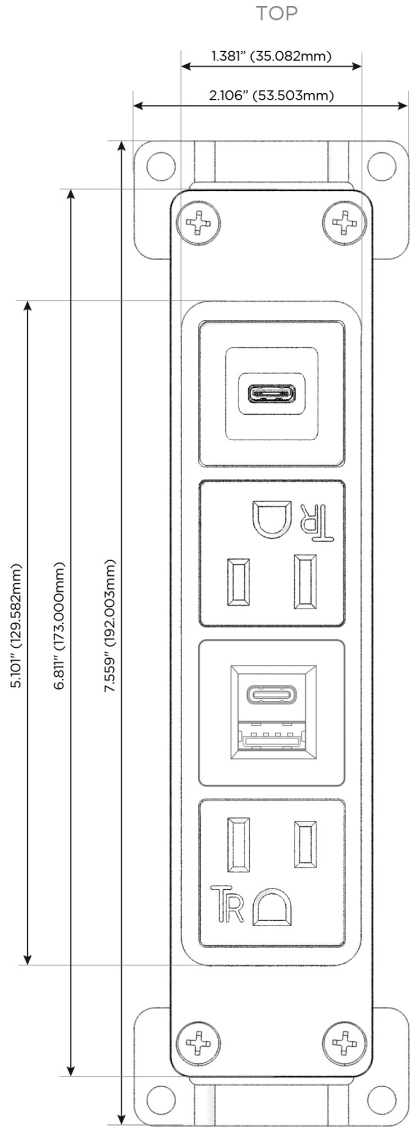

Bezel Finish: **CHAMPAGNE (ABS)**

Custom Finishes Available M-POWER-4T-AEAS-CHAB

Features:

Module/Port Options:

- A** Tamper Resistant AC Receptacle
- E** USB-A & USB-C (20W)
- M** Double USB-A (Fast Charging Ports - 18W)
- H** HDMI
- 6** CAT 6
- 12** RJ 12
- X** Switched AC
- Y** 3-Way Switch (Low Voltage)
- V** USB-C (45W High Speed Charging Port)
- S** USB-C (25W High Speed Charging Port)
- R** Switched AC (Rocker Switch)
- D** Dimmer Switch

Plug:

Supplied with Low Profile Flat 45° Angle 120 VAC Plug

Optional Standard Straight 120 VAC Plug

Optional Straight 120 VAC Pass-through Plug

- CLEAN, COMPACT DESIGN
- STREAMLINED
- LOW PROFILE
- SIDE-EXITING CORDS
- PLUG & PLAY
- 6' AC CORD & PLUG (FLAT PLUG STANDARD)
- CUSTOMIZABLE CONFIGURATIONS AND FINISHES
- UL LISTED FOR MOUNTING IN FURNITURE
- 15A

M-POWER-4T

AC POWER & DATA CONNECTIVITY SOLUTION

M-POWER-4T-AEAS-CHAB

Specs:

Modules/Ports:

- A** Tamper Resistant AC Receptacle
- E** USB-A & USB-C (20W)
- S** USB-C (25W High Speed Charging Port)

Distributed by