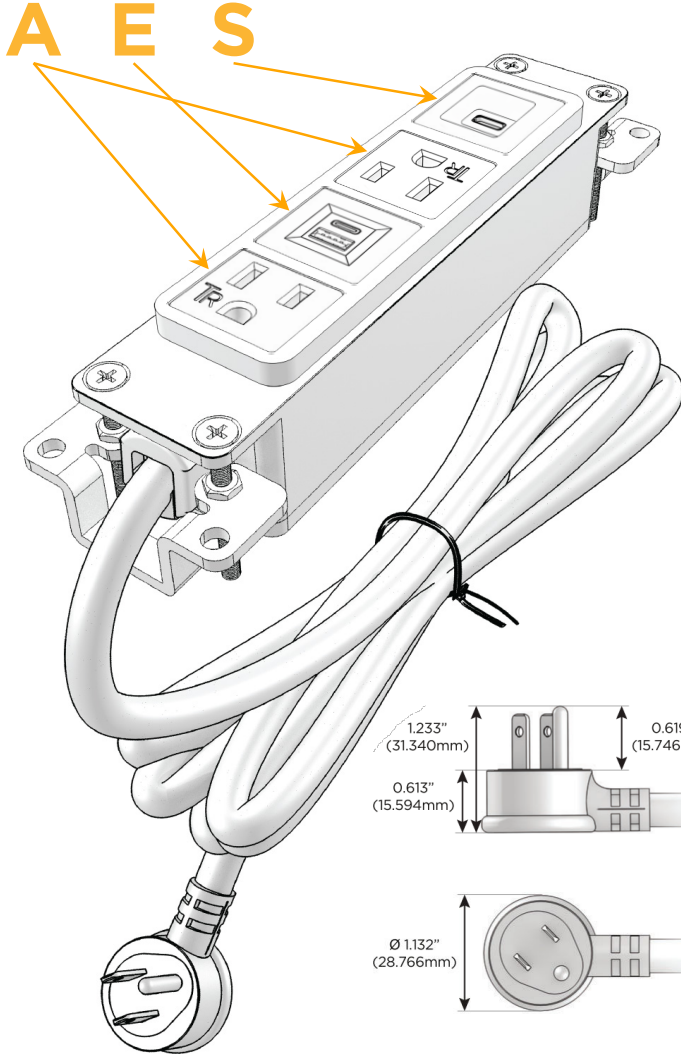

Bezel Finish: **CHAMPAGNE (ABS)**

Custom Finishes Available M-POWER-4T-AEAS-CHAB

Features:

Module/Port Options:

- A** Tamper Resistant AC Receptacle
- E** USB-A & USB-C (20W)
- M** Double USB-A (Fast Charging Ports - 18W)
- H** HDMI
- 6** CAT 6
- 12** RJ 12
- X** Switched AC
- Y** 3-Way Switch (Low Voltage)
- V** USB-C (45W High Speed Charging Port)
- S** USB-C (25W High Speed Charging Port)
- R** Switched AC (Rocker Switch)
- D** Dimmer Switch

Plug:

Supplied with Low Profile Flat 45° Angle 120 VAC Plug

Optional Standard Straight 120 VAC Plug

Optional Straight 120 VAC Pass-through Plug

- CLEAN, COMPACT DESIGN
- STREAMLINED
- LOW PROFILE
- SIDE-EXITING CORDS
- PLUG & PLAY
- 6' AC CORD & PLUG (FLAT PLUG STANDARD)
- CUSTOMIZABLE CONFIGURATIONS AND FINISHES
- UL LISTED FOR MOUNTING IN FURNITURE
- 15A

M-POWER-4T

AC POWER & DATA CONNECTIVITY SOLUTION

M-POWER-4T-AEAS-CHAB

Specs:

Modules/Ports:

- A** Tamper Resistant AC Receptacle
- E** USB-A & USB-C (20W)
- S** USB-C (25W High Speed Charging Port)

Distributed by