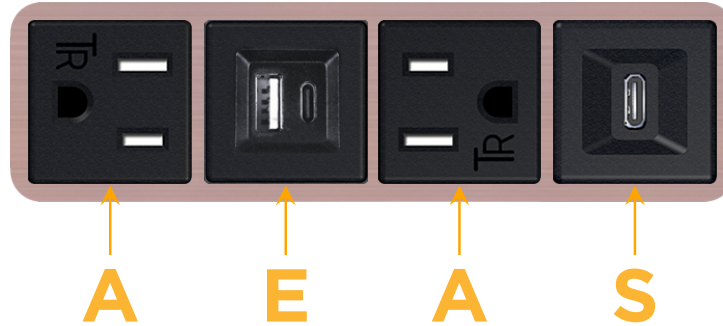

Bezel Finish: **CHAMPAGNE (ABS)**

Custom Finishes Available M-POWER-4T-AEAS-CHAB

Features:

Module/Port Options:

- A** Tamper Resistant AC Receptacle
- E** USB-A & USB-C (20W)
- M** Double USB-A (Fast Charging Ports - 18W)
- H** HDMI
- 6** CAT 6
- 12** RJ 12
- X** Switched AC
- Y** 3-Way Switch (Low Voltage)
- V** USB-C (45W High Speed Charging Port)
- S** USB-C (25W High Speed Charging Port)
- R** Switched AC (Rocker Switch)
- D** Dimmer Switch

Plug:

Supplied with Low Profile Flat 45° Angle 120 VAC Plug

Optional Standard Straight 120 VAC Plug

Optional Straight 120 VAC Pass-through Plug

- CLEAN, COMPACT DESIGN
- STREAMLINED
- LOW PROFILE
- SIDE-EXITING CORDS
- PLUG & PLAY
- 6' AC CORD & PLUG (FLAT PLUG STANDARD)
- CUSTOMIZABLE CONFIGURATIONS AND FINISHES
- UL LISTED FOR MOUNTING IN FURNITURE
- 15A

M-POWER-4T

AC POWER & DATA CONNECTIVITY SOLUTION

M-POWER-4T-AEAS-CHAB

Specs:

Modules/Ports:

- A** Tamper Resistant AC Receptacle
- E** USB-A & USB-C (20W)
- S** USB-C (25W High Speed Charging Port)

Distributed by