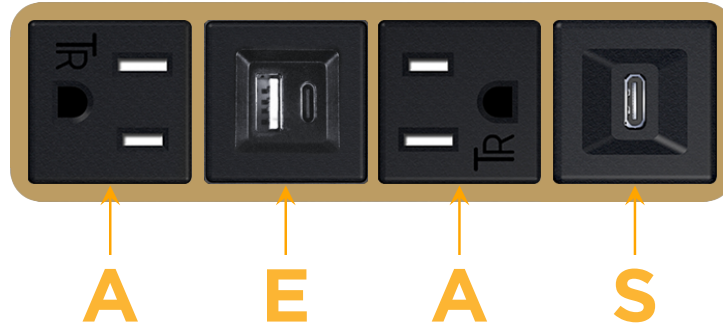

Bezel Finish: **STANDARD BRONZE (ABS)**

Custom Finishes Available M-POWER-4T-AEAS-BZAB

Features:

Module/Port Options:

- A** Tamper Resistant AC Receptacle
- E** USB-A & USB-C (20W)
- M** Double USB-A (Fast Charging Ports - 18W)
- H** HDMI
- 6** CAT 6
- 12** RJ 12
- X** Switched AC
- Y** 3-Way Switch (Low Voltage)
- V** USB-C (45W High Speed Charging Port)
- S** USB-C (25W High Speed Charging Port)
- R** Switched AC (Rocker Switch)
- D** Dimmer Switch

Plug:

Supplied with Low Profile Flat 45° Angle 120 VAC Plug

Optional Standard Straight 120 VAC Plug

Optional Straight 120 VAC Pass-through Plug

- CLEAN, COMPACT DESIGN
- STREAMLINED
- LOW PROFILE
- SIDE-EXITING CORDS
- PLUG & PLAY
- 6' AC CORD & PLUG (FLAT PLUG STANDARD)
- CUSTOMIZABLE CONFIGURATIONS AND FINISHES
- UL LISTED FOR MOUNTING IN FURNITURE
- 15A

M-POWER-4T

AC POWER & DATA CONNECTIVITY SOLUTION

M-POWER-4T-AEAS-BZAB

Specs:

Modules/Ports:

- A** Tamper Resistant AC Receptacle
- E** USB-A & USB-C (20W)
- S** USB-C (25W High Speed Charging Port)

Distributed by