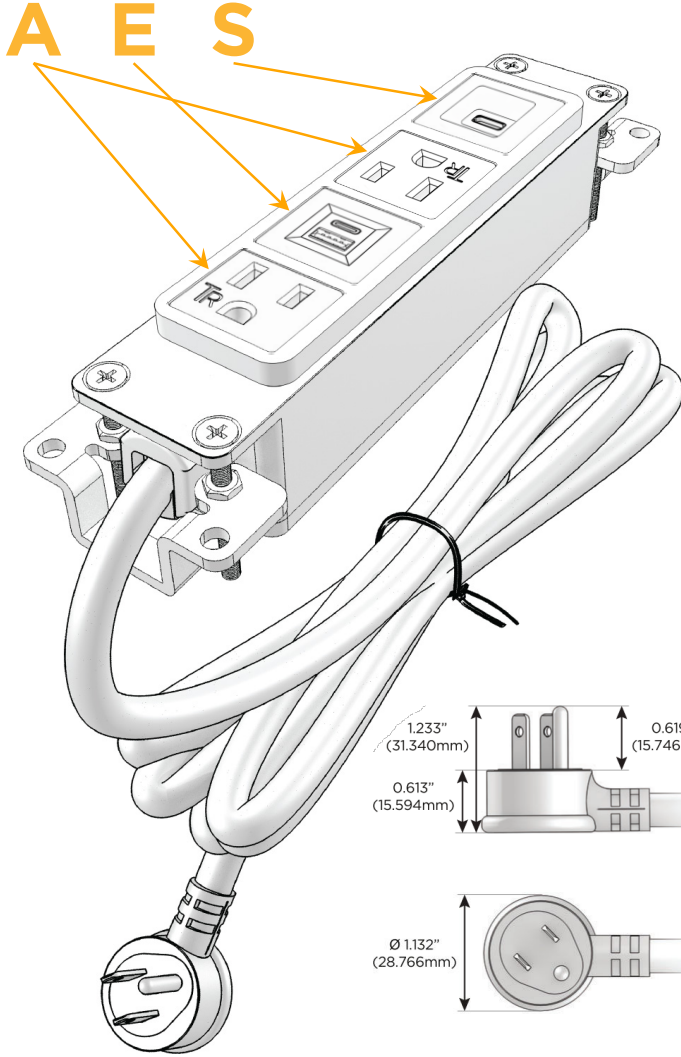

Bezel Finish: **STANDARD BRONZE (ABS)**

Custom Finishes Available M-POWER-4T-AEAS-BZAB

Features:

Module/Port Options:

- A** Tamper Resistant AC Receptacle
- E** USB-A & USB-C (20W)
- M** Double USB-A (Fast Charging Ports - 18W)
- H** HDMI
- 6** CAT 6
- 12** RJ 12
- X** Switched AC
- Y** 3-Way Switch (Low Voltage)
- V** USB-C (45W High Speed Charging Port)
- S** USB-C (25W High Speed Charging Port)
- R** Switched AC (Rocker Switch)
- D** Dimmer Switch

Plug:

Supplied with Low Profile Flat 45° Angle 120 VAC Plug

Optional Standard Straight 120 VAC Plug

Optional Straight 120 VAC Pass-through Plug

- CLEAN, COMPACT DESIGN
- STREAMLINED
- LOW PROFILE
- SIDE-EXITING CORDS
- PLUG & PLAY
- 6' AC CORD & PLUG (FLAT PLUG STANDARD)
- CUSTOMIZABLE CONFIGURATIONS AND FINISHES
- UL LISTED FOR MOUNTING IN FURNITURE
- 15A

M-POWER-4T

AC POWER & DATA CONNECTIVITY SOLUTION

M-POWER-4T-AEAS-BZAB

Specs:

Modules/Ports:

- A** Tamper Resistant AC Receptacle
- E** USB-A & USB-C (20W)
- S** USB-C (25W High Speed Charging Port)

Distributed by