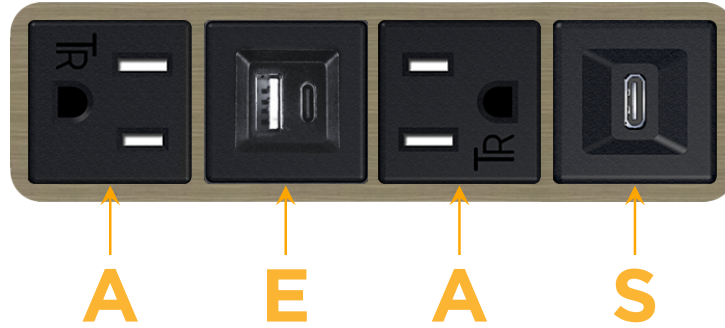

M-POWER-4T

AC POWER & DATA CONNECTIVITY SOLUTION

M-POWER-4T-AEAS-BZ5AAB

Distributed by

Mormax Company, Inc.

8 Westchester Plaza

Elmsford, NY 10523

914-699-0101

sales@mormax.com

mormax.com

Metro Light & Power's line of power & data solutions offers sophisticated design elements combined with greater ease of installation. Streamlined and low-profile, enhanced by side-exiting cords, our outlets advance the industry with their cutting edge look and feel. We believe flexibility is key, and we provide a variety of mounting options, including the ability to mount in limited spaces. Our outlets are available in many finishes and configurations, in addition to a custom color and finish capability for our clients.

Bezel Finish: **ANTIQUED ARCHITECTURAL BRONZE (ABS)**

Custom Finishes Available M-POWER-4T-AEAS-BZ5AAB

Features:

Module/Port Options:

- **A** Tamper Resistant AC Receptacle
- **E** USB-A & USB-C (20W)
- **M** Double USB-A (Fast Charging Ports - 18W)
- **H** HDMI
- **6** CAT 6
- **12** RJ 12
- **X** Switched AC
- **Y** 3-Way Switch (Low Voltage)
- **V** USB-C (45W High Speed Charging Port)
- **S** USB-C (25W High Speed Charging Port)
- **R** Switched AC (Rocker Switch)
- **D** Dimmer Switch

Plug:

Supplied with Low Profile Flat 45° Angle 120 VAC Plug

Optional Standard Straight 120 VAC Plug

Optional Straight 120 VAC Pass-through Plug

- CLEAN, COMPACT DESIGN
- STREAMLINED
- LOW PROFILE
- SIDE-EXITING CORDS
- PLUG & PLAY
- 6' AC CORD & PLUG (FLAT PLUG STANDARD)
- CUSTOMIZABLE CONFIGURATIONS AND FINISHES
- UL LISTED FOR MOUNTING IN FURNITURE
- 15A