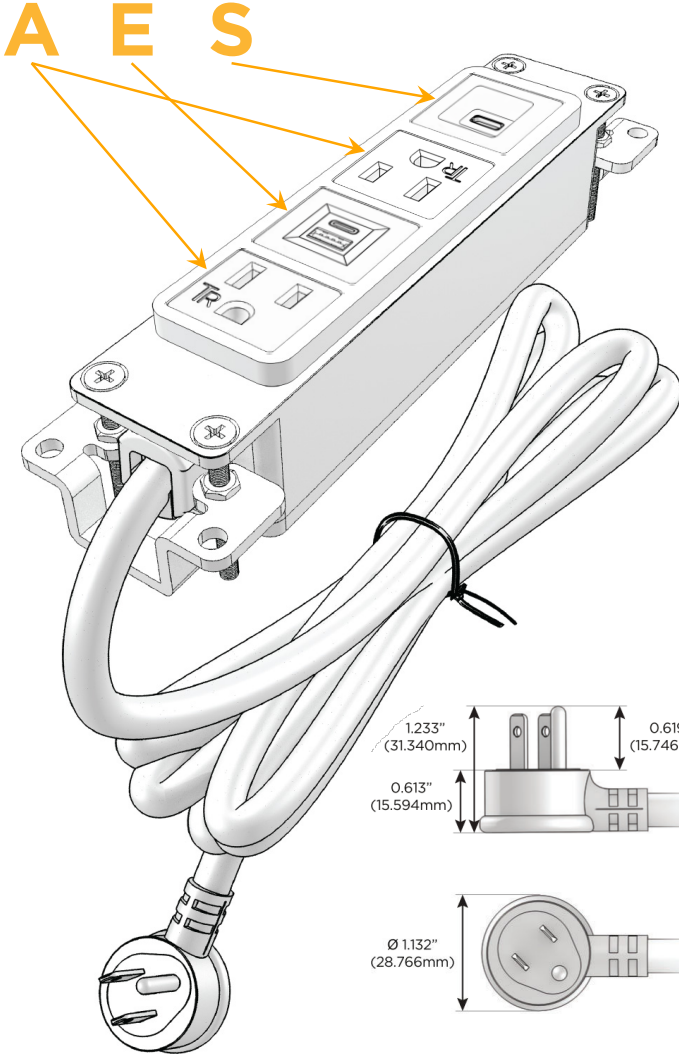

### Module/Port Options:

- A** Tamper Resistant AC Receptacle
- E** USB-A & USB-C (20W)
- M** Double USB-A (Fast Charging Ports - 18W)
- H** HDMI
- 6** CAT 6
- 12** RJ 12
- X** Switched AC
- Y** 3-Way Switch (Low Voltage)
- V** USB-C (45W High Speed Charging Port)
- S** USB-C (25W High Speed Charging Port)
- R** Switched AC (Rocker Switch)
- D** Dimmer Switch

### Plug:

Supplied with Low Profile Flat 45° Angle 120 VAC Plug

Optional Standard Straight 120 VAC Plug

Optional Straight 120 VAC Pass-through Plug

- CLEAN, COMPACT DESIGN
- STREAMLINED
- LOW PROFILE
- SIDE-EXITING CORDS
- PLUG & PLAY
- 6' AC CORD & PLUG (FLAT PLUG STANDARD)
- CUSTOMIZABLE CONFIGURATIONS AND FINISHES
- UL LISTED FOR MOUNTING IN FURNITURE
- 15A

# M-POWER-4T

AC POWER & DATA CONNECTIVITY SOLUTION

M-POWER-4T-AEAS-BZ5AAB

Specs:

**Modules/Ports:**

- A** Tamper Resistant AC Receptacle
- E** USB-A & USB-C (20W)
- S** USB-C (25W High Speed Charging Port)