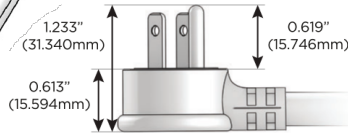

### Plug:

Supplied with Low Profile Flat 45° Angle 120 VAC Plug

Optional Standard Straight 120 VAC Plug

Optional Straight 120 VAC Pass-through Plug

- CLEAN, COMPACT DESIGN
- STREAMLINED
- LOW PROFILE
- SIDE-EXITING CORDS
- PLUG & PLAY
- 6' AC CORD & PLUG (FLAT PLUG STANDARD)
- CUSTOMIZABLE CONFIGURATIONS AND FINISHES
- UL LISTED FOR MOUNTING IN FURNITURE
- 15A

# M-POWER-4T

AC POWER & DATA CONNECTIVITY SOLUTION

M-POWER-4T-AEAS-BZ5AAB

Specs:

**Modules/Ports:**

- A** Tamper Resistant AC Receptacle
- E** USB-A & USB-C (20W)
- S** USB-C (25W High Speed Charging Port)