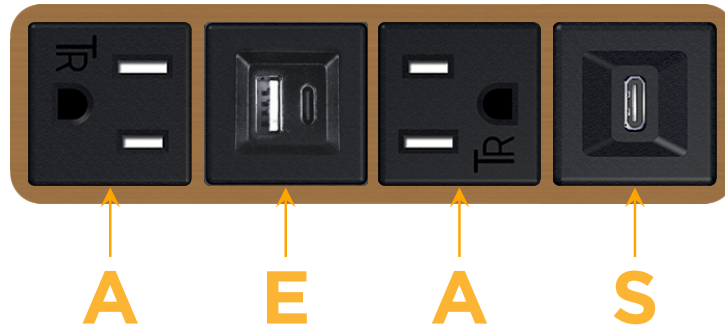

Bezel Finish: **SOLID BRONZE BRUSHED**

Custom Finishes Available M-POWER-4T-AEAS-BZ4B

Features:

Module/Port Options:

- A Tamper Resistant AC Receptacle
- E USB-A & USB-C (20W)
- M Double USB-A (Fast Charging Ports - 18W)
- H HDMI
- 6 CAT 6
- 12 RJ 12
- X Switched AC
- Y 3-Way Switch (Low Voltage)
- V USB-C (45W High Speed Charging Port)
- S USB-C (25W High Speed Charging Port)
- R Switched AC (Rocker Switch)
- D Dimmer Switch

Plug:

Supplied with Low Profile Flat 45° Angle 120 VAC Plug

Optional Standard Straight 120 VAC Plug

Optional Straight 120 VAC Pass-through Plug

- CLEAN, COMPACT DESIGN
- STREAMLINED
- LOW PROFILE
- SIDE-EXITING CORDS
- PLUG & PLAY
- 6' AC CORD & PLUG (FLAT PLUG STANDARD)
- CUSTOMIZABLE CONFIGURATIONS AND FINISHES
- UL LISTED FOR MOUNTING IN FURNITURE
- 15A

sales@mormax.com

mormax.com

Specs:

Modules/Ports:

- A** Tamper Resistant AC Receptacle
- E** USB-A & USB-C (20W)
- S** USB-C (25W High Speed Charging Port)