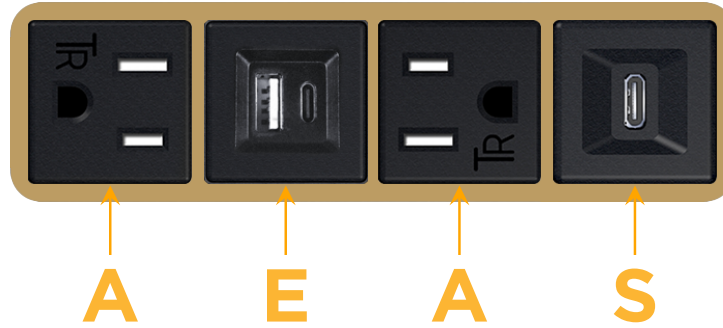

M-POWER-4T

AC POWER & DATA CONNECTIVITY SOLUTION

M-POWER-4T-AEAS-BRAB

Distributed by

Mormax Company, Inc.

8 Westchester Plaza

Elmsford, NY 10523

914-699-0101

sales@mormax.com

mormax.com

Metro Light & Power's line of power & data solutions offers sophisticated design elements combined with greater ease of installation. Streamlined and low-profile, enhanced by side-exiting cords, our outlets advance the industry with their cutting edge look and feel. We believe flexibility is key, and we provide a variety of mounting options, including the ability to mount in limited spaces. Our outlets are available in many finishes and configurations, in addition to a custom color and finish capability for our clients.

Bezel Finish: **BRASS (ABS)**

Custom Finishes Available M-POWER-4T-AEAS-BRAB

Features:

Module/Port Options:

- **A** Tamper Resistant AC Receptacle
- **E** USB-A & USB-C (20W)
- **M** Double USB-A (Fast Charging Ports - 18W)
- **H** HDMI
- **6** CAT 6
- **12** RJ 12
- **X** Switched AC
- **Y** 3-Way Switch (Low Voltage)
- **V** USB-C (45W High Speed Charging Port)
- **S** USB-C (25W High Speed Charging Port)
- **R** Switched AC (Rocker Switch)
- **D** Dimmer Switch

Plug:

Supplied with Low Profile Flat 45° Angle 120 VAC Plug

Optional Standard Straight 120 VAC Plug

Optional Straight 120 VAC Pass-through Plug

- CLEAN, COMPACT DESIGN
- STREAMLINED
- LOW PROFILE
- SIDE-EXITING CORDS
- PLUG & PLAY
- 6' AC CORD & PLUG (FLAT PLUG STANDARD)
- CUSTOMIZABLE CONFIGURATIONS AND FINISHES
- UL LISTED FOR MOUNTING IN FURNITURE
- 15A