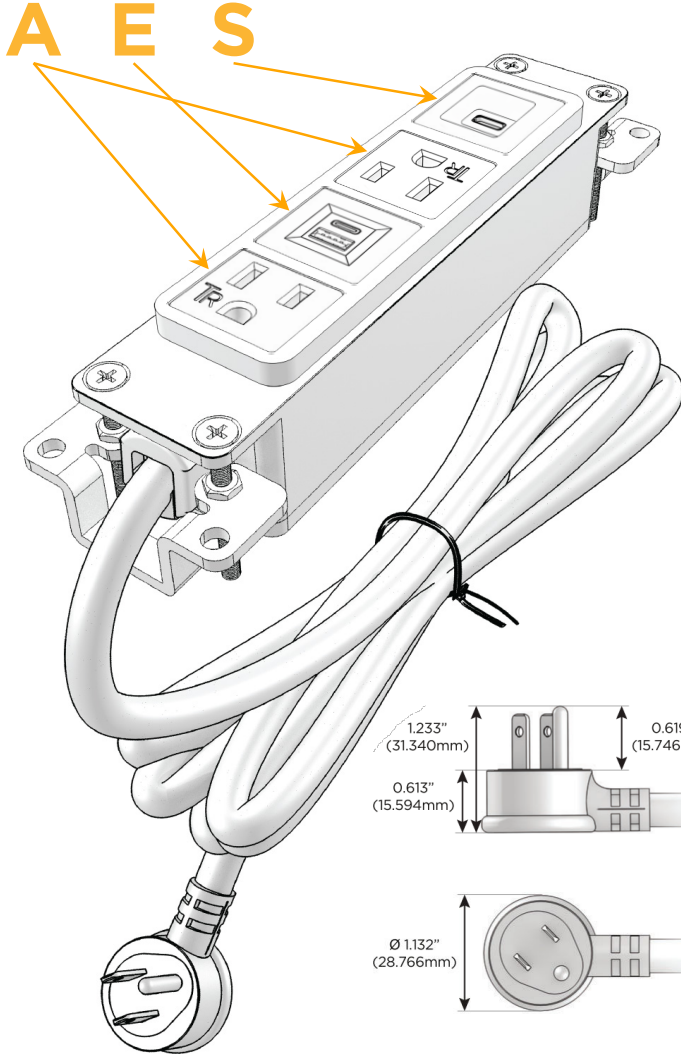

### Module/Port Options:

- A** Tamper Resistant AC Receptacle
- E** USB-A & USB-C (20W)
- M** Double USB-A (Fast Charging Ports - 18W)
- H** HDMI
- 6** CAT 6
- 12** RJ 12
- X** Switched AC
- Y** 3-Way Switch (Low Voltage)
- V** USB-C (45W High Speed Charging Port)
- S** USB-C (25W High Speed Charging Port)
- R** Switched AC (Rocker Switch)
- D** Dimmer Switch

### Plug:

Supplied with Low Profile Flat 45° Angle 120 VAC Plug

Optional Standard Straight 120 VAC Plug

Optional Straight 120 VAC Pass-through Plug

- CLEAN, COMPACT DESIGN
- STREAMLINED
- LOW PROFILE
- SIDE-EXITING CORDS
- PLUG & PLAY
- 6' AC CORD & PLUG (FLAT PLUG STANDARD)
- CUSTOMIZABLE CONFIGURATIONS AND FINISHES
- UL LISTED FOR MOUNTING IN FURNITURE
- 15A

# M-POWER-4T

AC POWER & DATA CONNECTIVITY SOLUTION

M-POWER-4T-AEAS-BRAB

Specs:

**Modules/Ports:**

- A** Tamper Resistant AC Receptacle
- E** USB-A & USB-C (20W)
- S** USB-C (25W High Speed Charging Port)

Distributed by