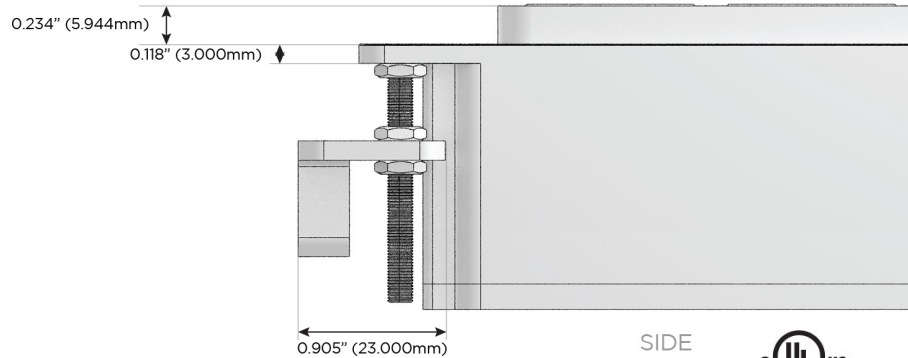

M-POWER-4T

AC POWER & DATA CONNECTIVITY SOLUTION

M-POWER-4T-AEAS-BRAAB

Specs:

Modules/Ports:

- A** Tamper Resistant AC Receptacle
- E** USB-A & USB-C (20W)
- S** USB-C (25W High Speed Charging Port)

Distributed by