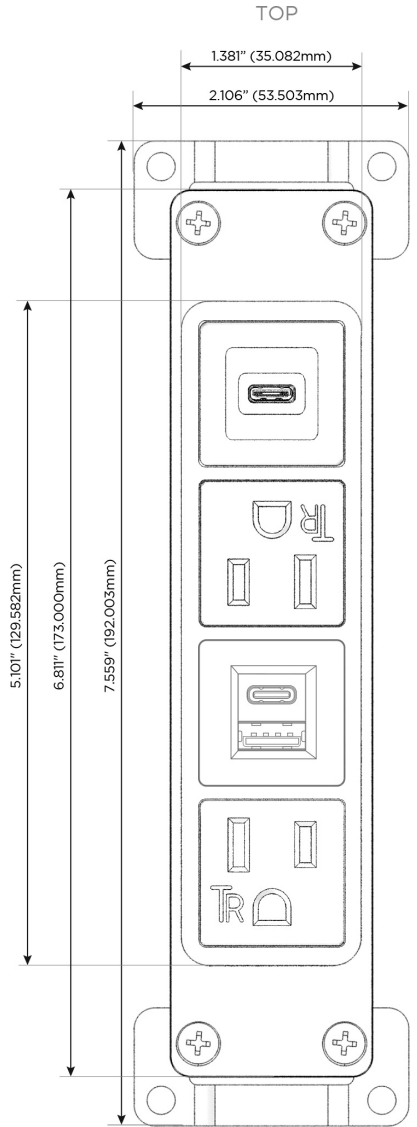

Bezel Finish: **BRASS ANTIQUED (ABS)**

Custom Finishes Available M-POWER-4T-AEAS-BRAAB

Features:

Module/Port Options:

- A** Tamper Resistant AC Receptacle
- E** USB-A & USB-C (20W)
- M** Double USB-A (Fast Charging Ports - 18W)
- H** HDMI
- 6** CAT 6
- 12** RJ 12
- X** Switched AC
- Y** 3-Way Switch (Low Voltage)
- V** USB-C (45W High Speed Charging Port)
- S** USB-C (25W High Speed Charging Port)
- R** Switched AC (Rocker Switch)
- D** Dimmer Switch

Plug:

Supplied with Low Profile Flat 45° Angle 120 VAC Plug

Optional Standard Straight 120 VAC Plug

Optional Straight 120 VAC Pass-through Plug

- CLEAN, COMPACT DESIGN
- STREAMLINED
- LOW PROFILE
- SIDE-EXITING CORDS
- PLUG & PLAY
- 6' AC CORD & PLUG (FLAT PLUG STANDARD)
- CUSTOMIZABLE CONFIGURATIONS AND FINISHES
- UL LISTED FOR MOUNTING IN FURNITURE
- 15A

M-POWER-4T

AC POWER & DATA CONNECTIVITY SOLUTION

M-POWER-4T-AEAS-BRAAB

Specs:

Modules/Ports:

- A** Tamper Resistant AC Receptacle
- E** USB-A & USB-C (20W)
- S** USB-C (25W High Speed Charging Port)

Distributed by