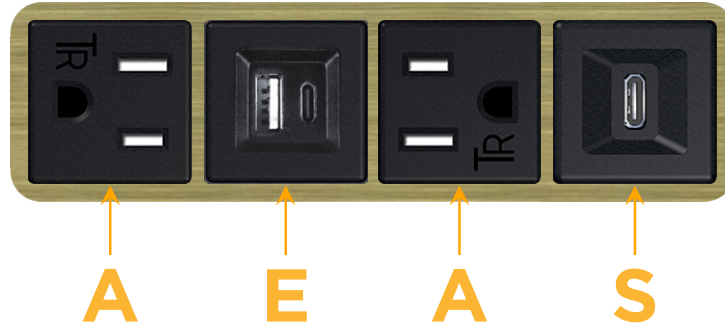

Bezel Finish: **BRASS ANTIQUED (ABS)**

Custom Finishes Available M-POWER-4T-AEAS-BRAAB

Features:

Module/Port Options:

- A** Tamper Resistant AC Receptacle
- E** USB-A & USB-C (20W)
- M** Double USB-A (Fast Charging Ports - 18W)
- H** HDMI
- 6** CAT 6
- 12** RJ 12
- X** Switched AC
- Y** 3-Way Switch (Low Voltage)
- V** USB-C (45W High Speed Charging Port)
- S** USB-C (25W High Speed Charging Port)
- R** Switched AC (Rocker Switch)
- D** Dimmer Switch

Plug:

Supplied with Low Profile Flat 45° Angle 120 VAC Plug

Optional Standard Straight 120 VAC Plug

Optional Straight 120 VAC Pass-through Plug

- CLEAN, COMPACT DESIGN
- STREAMLINED
- LOW PROFILE
- SIDE-EXITING CORDS
- PLUG & PLAY
- 6' AC CORD & PLUG (FLAT PLUG STANDARD)
- CUSTOMIZABLE CONFIGURATIONS AND FINISHES
- UL LISTED FOR MOUNTING IN FURNITURE
- 15A

M-POWER-4T

AC POWER & DATA CONNECTIVITY SOLUTION

M-POWER-4T-AEAS-BRAAB

Specs:

Modules/Ports:

- A** Tamper Resistant AC Receptacle
- E** USB-A & USB-C (20W)
- S** USB-C (25W High Speed Charging Port)

Distributed by