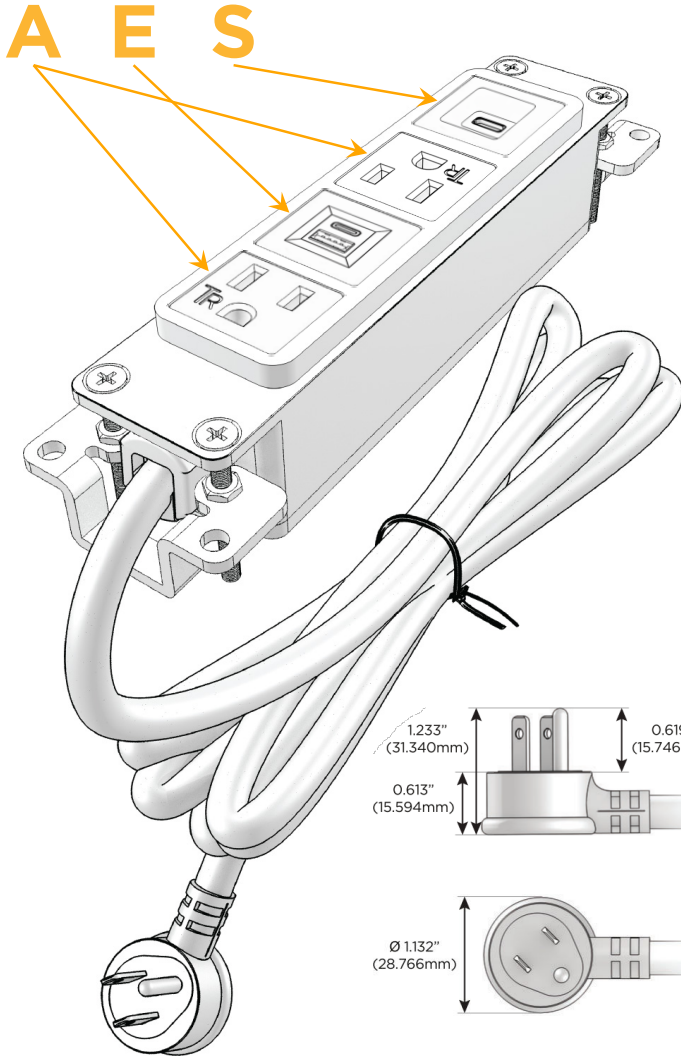

Bezel Finish: **BRASS ANTIQUED (ABS)**

Custom Finishes Available M-POWER-4T-AEAS-BRAAB

Features:

Module/Port Options:

- A** Tamper Resistant AC Receptacle
- E** USB-A & USB-C (20W)
- M** Double USB-A (Fast Charging Ports - 18W)
- H** HDMI
- 6** CAT 6
- 12** RJ 12
- X** Switched AC
- Y** 3-Way Switch (Low Voltage)
- V** USB-C (45W High Speed Charging Port)
- S** USB-C (25W High Speed Charging Port)
- R** Switched AC (Rocker Switch)
- D** Dimmer Switch

Plug:

Supplied with Low Profile Flat 45° Angle 120 VAC Plug

Optional Standard Straight 120 VAC Plug

Optional Straight 120 VAC Pass-through Plug

- CLEAN, COMPACT DESIGN
- STREAMLINED
- LOW PROFILE
- SIDE-EXITING CORDS
- PLUG & PLAY
- 6' AC CORD & PLUG (FLAT PLUG STANDARD)
- CUSTOMIZABLE CONFIGURATIONS AND FINISHES
- UL LISTED FOR MOUNTING IN FURNITURE
- 15A

M-POWER-4T

AC POWER & DATA CONNECTIVITY SOLUTION

M-POWER-4T-AEAS-BRAAB

Specs:

Modules/Ports:

- A** Tamper Resistant AC Receptacle
- E** USB-A & USB-C (20W)
- S** USB-C (25W High Speed Charging Port)

Distributed by