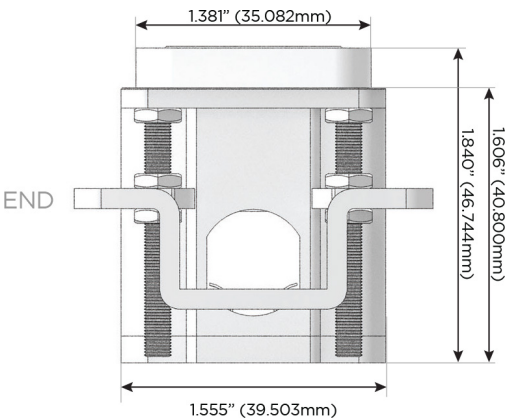

Plug:

Supplied with Low Profile Flat 45° Angle 120 VAC Plug

Optional Standard Straight 120 VAC Plug

Optional Straight 120 VAC Pass-through Plug

- CLEAN, COMPACT DESIGN
- STREAMLINED
- LOW PROFILE
- SIDE-EXITING CORDS
- PLUG & PLAY
- 6' AC CORD & PLUG (FLAT PLUG STANDARD)
- CUSTOMIZABLE CONFIGURATIONS AND FINISHES
- UL LISTED FOR MOUNTING IN FURNITURE
- 15A

M-POWER-4T

AC POWER & DATA CONNECTIVITY SOLUTION

M-POWER-4T-AEAS-BRAAB

Specs:

Modules/Ports:

- A** Tamper Resistant AC Receptacle
- E** USB-A & USB-C (20W)
- S** USB-C (25W High Speed Charging Port)

Distributed by