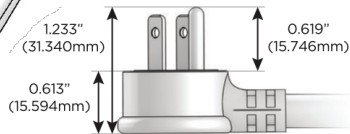

M-POWER-4T

AC POWER & DATA CONNECTIVITY SOLUTION

M-POWER-4T-AEAR-SS4AB

Specs:

Modules/Ports:

- **A** Tamper Resistant AC Receptacle
- **E** USB-A & USB-C (20W)
- **R** Switched AC (Rocker Switch)

A E R