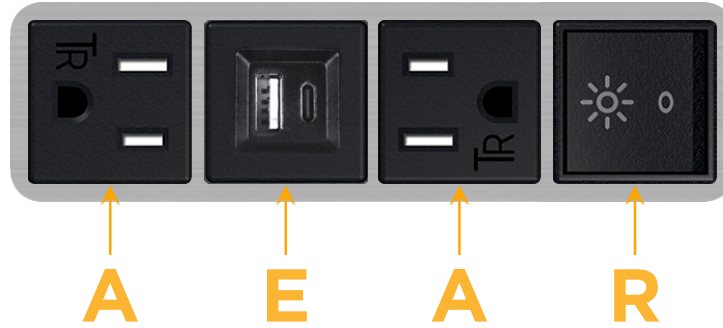

M-POWER-4T

AC POWER & DATA CONNECTIVITY SOLUTION

M-POWER-4T-AEAR-SS4AB

Distributed by

Mormax Company, Inc.

8 Westchester Plaza

Elmsford, NY 10523

914-699-0101

sales@mormax.com

mormax.com

Metro Light & Power's line of power & data solutions offers sophisticated design elements combined with greater ease of installation. Streamlined and low-profile, enhanced by side-exiting cords, our outlets advance the industry with their cutting edge look and feel. We believe flexibility is key, and we provide a variety of mounting options, including the ability to mount in limited spaces. Our outlets are available in many finishes and configurations, in addition to a custom color and finish capability for our clients.

Bezel Finish: **BRUSHED STAINLESS (ABS)**

Custom Finishes Available M-POWER-4T-AEAR-SS4AB

Features:

Module/Port Options:

- **A** Tamper Resistant AC Receptacle
- **E** USB-A & USB-C (20W)
- **M** Double USB-A (Fast Charging Ports - 18W)
- **H** HDMI
- **6** CAT 6
- **12** RJ 12
- **X** Switched AC
- **Y** 3-Way Switch (Low Voltage)
- **V** USB-C (45W High Speed Charging Port)
- **S** USB-C (25W High Speed Charging Port)
- **R** Switched AC (Rocker Switch)
- **D** Dimmer Switch

Plug:

Supplied with Low Profile Flat 45° Angle 120 VAC Plug

Optional Standard Straight 120 VAC Plug

Optional Straight 120 VAC Pass-through Plug

- CLEAN, COMPACT DESIGN
- STREAMLINED
- LOW PROFILE
- SIDE-EXITING CORDS
- PLUG & PLAY
- 6' AC CORD & PLUG (FLAT PLUG STANDARD)
- CUSTOMIZABLE CONFIGURATIONS AND FINISHES
- UL LISTED FOR MOUNTING IN FURNITURE
- 15A