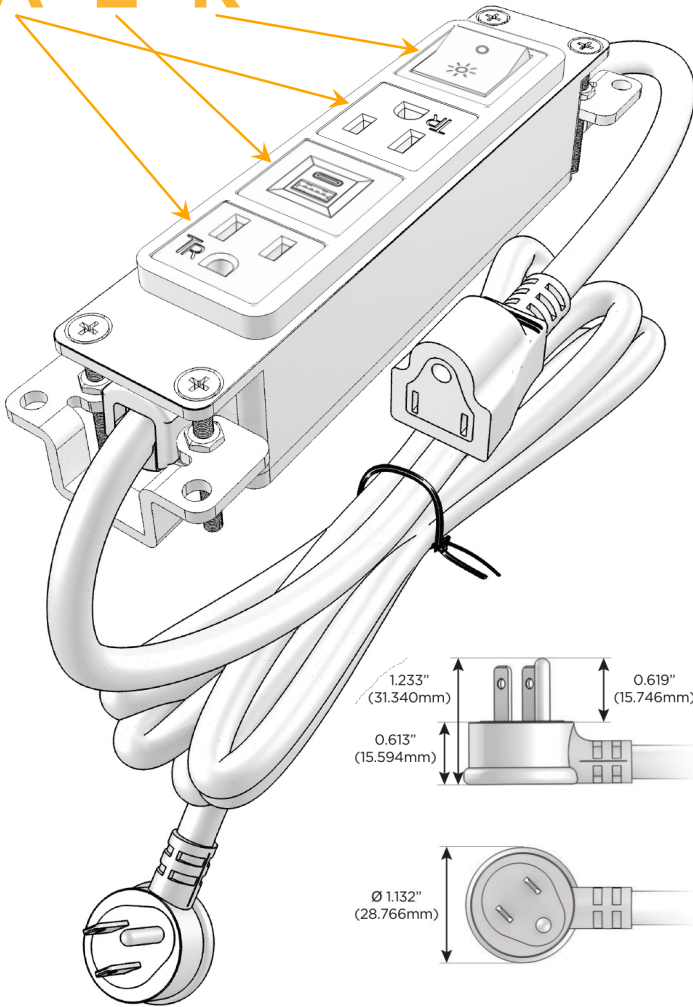

M-POWER-4T

AC POWER & DATA CONNECTIVITY SOLUTION

M-POWER-4T-AEAR-SS4AB

Specs:

Modules/Ports:

- **A** Tamper Resistant AC Receptacle
- **E** USB-A & USB-C (20W)
- **R** Switched AC (Rocker Switch)

A E R