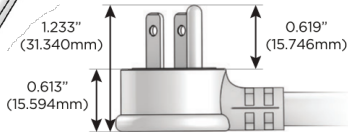

### Plug:

Supplied with Low Profile Flat 45° Angle 120 VAC Plug

Optional Standard Straight 120 VAC Plug

Optional Straight 120 VAC Pass-through Plug

- CLEAN, COMPACT DESIGN
- STREAMLINED
- LOW PROFILE
- SIDE-EXITING CORDS
- PLUG & PLAY
- 6' AC CORD & PLUG (FLAT PLUG STANDARD)
- CUSTOMIZABLE CONFIGURATIONS AND FINISHES
- UL LISTED FOR MOUNTING IN FURNITURE
- 15A

# M-POWER-4T

AC POWER & DATA CONNECTIVITY SOLUTION

M-POWER-4T-AEAR-SAB

Specs:

**Modules/Ports:**

- A** Tamper Resistant AC Receptacle
- E** USB-A & USB-C (20W)
- R** Switched AC (Rocker Switch)

**A E R**

Distributed by