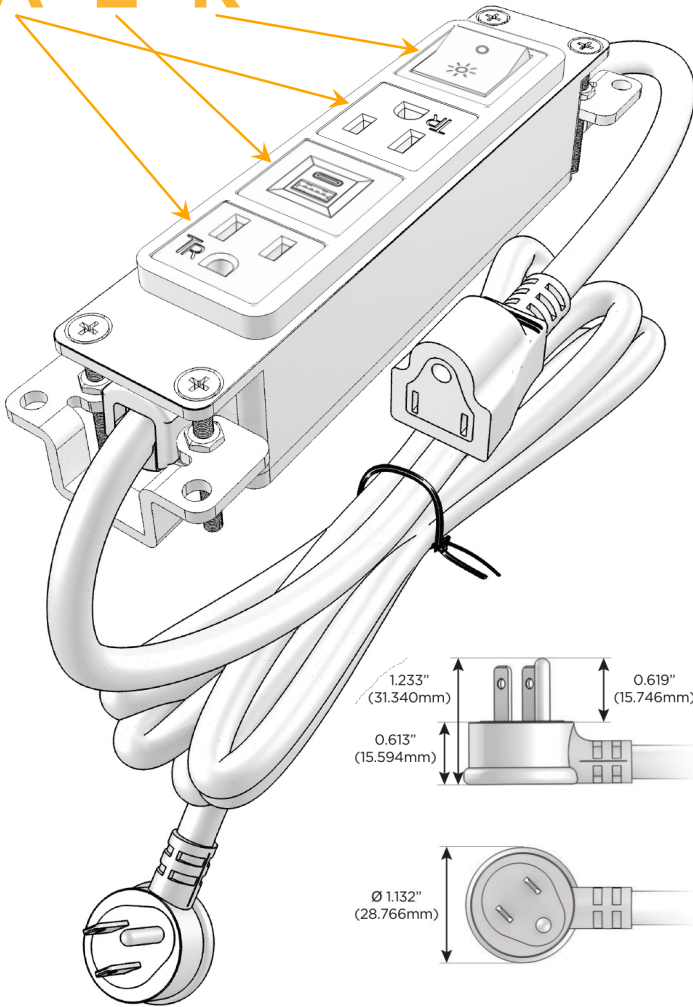

### Module/Port Options:

- A** Tamper Resistant AC Receptacle
- E** USB-A & USB-C (20W)
- M** Double USB-A (Fast Charging Ports - 18W)
- H** HDMI
- 6** CAT 6
- 12** RJ 12
- X** Switched AC
- Y** 3-Way Switch (Low Voltage)
- V** USB-C (45W High Speed Charging Port)
- S** USB-C (25W High Speed Charging Port)
- R** Switched AC (Rocker Switch)
- D** Dimmer Switch

### Plug:

Supplied with Low Profile Flat 45° Angle 120 VAC Plug

Optional Standard Straight 120 VAC Plug

Optional Straight 120 VAC Pass-through Plug

- CLEAN, COMPACT DESIGN
- STREAMLINED
- LOW PROFILE
- SIDE-EXITING CORDS
- PLUG & PLAY
- 6' AC CORD & PLUG (FLAT PLUG STANDARD)
- CUSTOMIZABLE CONFIGURATIONS AND FINISHES
- UL LISTED FOR MOUNTING IN FURNITURE
- 15A

# M-POWER-4T

AC POWER & DATA CONNECTIVITY SOLUTION

M-POWER-4T-AEAR-SAB

Specs:

**Modules/Ports:**

- A** Tamper Resistant AC Receptacle
- E** USB-A & USB-C (20W)
- R** Switched AC (Rocker Switch)

**A E R**

Distributed by