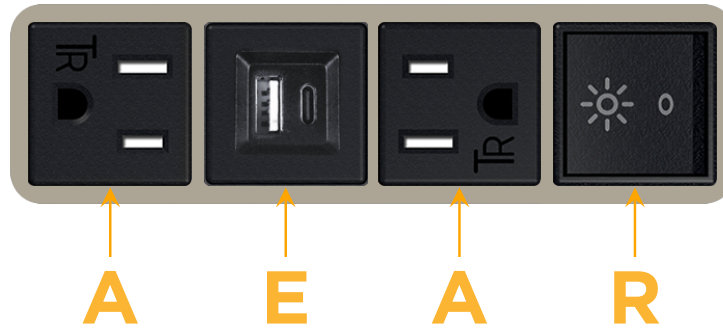

M-POWER-4T

AC POWER & DATA CONNECTIVITY SOLUTION

M-POWER-4T-AEAR-SAB

Distributed by

Mormax Company, Inc.

8 Westchester Plaza

Elmsford, NY 10523

914-699-0101

sales@mormax.com

mormax.com

Metro Light & Power's line of power & data solutions offers sophisticated design elements combined with greater ease of installation. Streamlined and low-profile, enhanced by side-exiting cords, our outlets advance the industry with their cutting edge look and feel. We believe flexibility is key, and we provide a variety of mounting options, including the ability to mount in limited spaces. Our outlets are available in many finishes and configurations, in addition to a custom color and finish capability for our clients.

Bezel Finish: **SATIN NICKEL (ABS)**

Custom Finishes Available M-POWER-4T-AEAR-SAB

Features:

Module/Port Options:

- **A** Tamper Resistant AC Receptacle
- **E** USB-A & USB-C (20W)
- **M** Double USB-A (Fast Charging Ports - 18W)
- **H** HDMI
- **6** CAT 6
- **12** RJ 12
- **X** Switched AC
- **Y** 3-Way Switch (Low Voltage)
- **V** USB-C (45W High Speed Charging Port)
- **S** USB-C (25W High Speed Charging Port)
- **R** Switched AC (Rocker Switch)
- **D** Dimmer Switch

Plug:

Supplied with Low Profile Flat 45° Angle 120 VAC Plug

Optional Standard Straight 120 VAC Plug

Optional Straight 120 VAC Pass-through Plug

- CLEAN, COMPACT DESIGN
- STREAMLINED
- LOW PROFILE
- SIDE-EXITING CORDS
- PLUG & PLAY
- 6' AC CORD & PLUG (FLAT PLUG STANDARD)
- CUSTOMIZABLE CONFIGURATIONS AND FINISHES
- UL LISTED FOR MOUNTING IN FURNITURE
- 15A