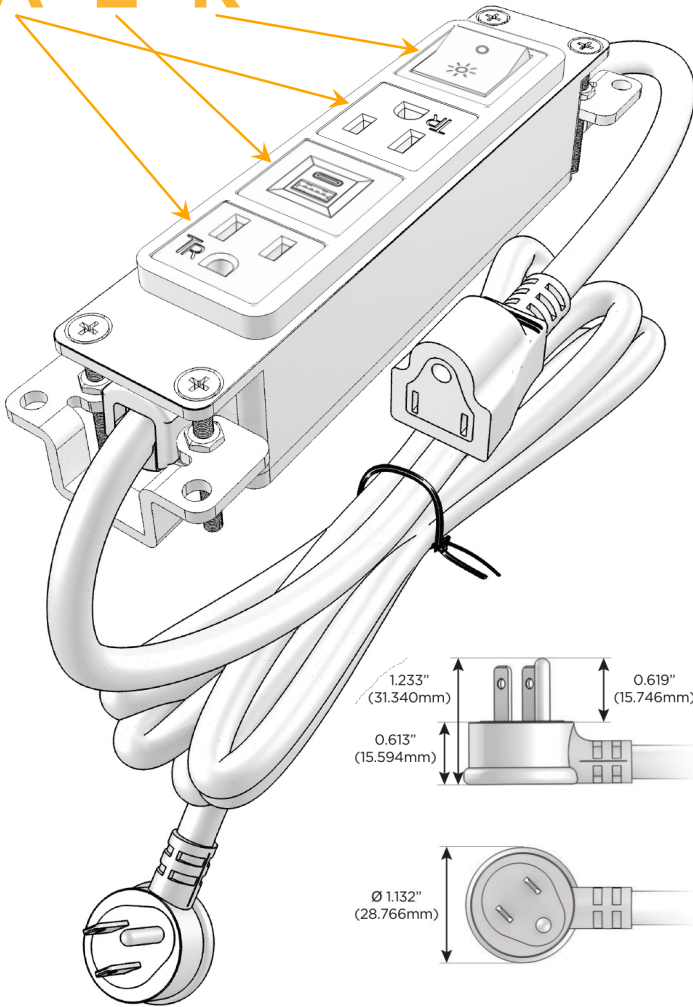

Bezel Finish: **STANDARD BRONZE (ABS)**

Custom Finishes Available M-POWER-4T-AEAR-BZAB

Features:

Module/Port Options:

- A** Tamper Resistant AC Receptacle
- E** USB-A & USB-C (20W)
- M** Double USB-A (Fast Charging Ports - 18W)
- H** HDMI
- 6** CAT 6
- 12** RJ 12
- X** Switched AC
- Y** 3-Way Switch (Low Voltage)
- V** USB-C (45W High Speed Charging Port)
- S** USB-C (25W High Speed Charging Port)
- R** Switched AC (Rocker Switch)
- D** Dimmer Switch

Plug:

Supplied with Low Profile Flat 45° Angle 120 VAC Plug

Optional Standard Straight 120 VAC Plug

Optional Straight 120 VAC Pass-through Plug

- CLEAN, COMPACT DESIGN
- STREAMLINED
- LOW PROFILE
- SIDE-EXITING CORDS
- PLUG & PLAY
- 6' AC CORD & PLUG (FLAT PLUG STANDARD)
- CUSTOMIZABLE CONFIGURATIONS AND FINISHES
- UL LISTED FOR MOUNTING IN FURNITURE
- 15A

M-POWER-4T

AC POWER & DATA CONNECTIVITY SOLUTION

M-POWER-4T-AEAR-BZAB

Specs:

Modules/Ports:

- A** Tamper Resistant AC Receptacle
- E** USB-A & USB-C (20W)
- R** Switched AC (Rocker Switch)

A E R

Distributed by