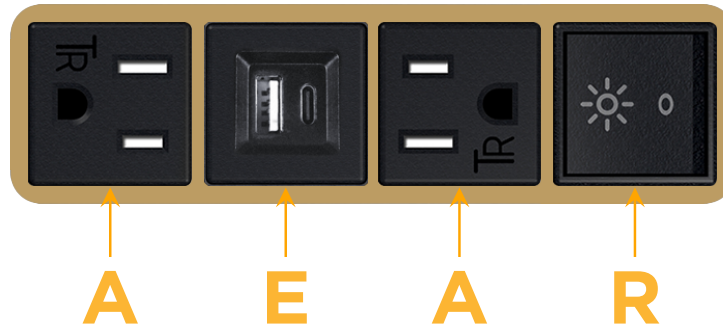

Bezel Finish: **STANDARD BRONZE (ABS)**

Custom Finishes Available M-POWER-4T-AEAR-BZAB

Features:

Module/Port Options:

- A** Tamper Resistant AC Receptacle
- E** USB-A & USB-C (20W)
- M** Double USB-A (Fast Charging Ports - 18W)
- H** HDMI
- 6** CAT 6
- 12** RJ 12
- X** Switched AC
- Y** 3-Way Switch (Low Voltage)
- V** USB-C (45W High Speed Charging Port)
- S** USB-C (25W High Speed Charging Port)
- R** Switched AC (Rocker Switch)
- D** Dimmer Switch

Plug:

Supplied with Low Profile Flat 45° Angle 120 VAC Plug

Optional Standard Straight 120 VAC Plug

Optional Straight 120 VAC Pass-through Plug

- CLEAN, COMPACT DESIGN
- STREAMLINED
- LOW PROFILE
- SIDE-EXITING CORDS
- PLUG & PLAY
- 6' AC CORD & PLUG (FLAT PLUG STANDARD)
- CUSTOMIZABLE CONFIGURATIONS AND FINISHES
- UL LISTED FOR MOUNTING IN FURNITURE
- 15A

M-POWER-4T

AC POWER & DATA CONNECTIVITY SOLUTION

M-POWER-4T-AEAR-BZAB

Specs:

Modules/Ports:

- A** Tamper Resistant AC Receptacle
- E** USB-A & USB-C (20W)
- R** Switched AC (Rocker Switch)

A E R

Distributed by