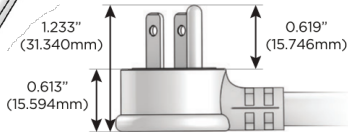

M-POWER-4T

AC POWER & DATA CONNECTIVITY SOLUTION

M-POWER-4T-AEAR-BZAB

Specs:

Modules/Ports:

- A** Tamper Resistant AC Receptacle
- E** USB-A & USB-C (20W)
- R** Switched AC (Rocker Switch)

A E R

Distributed by