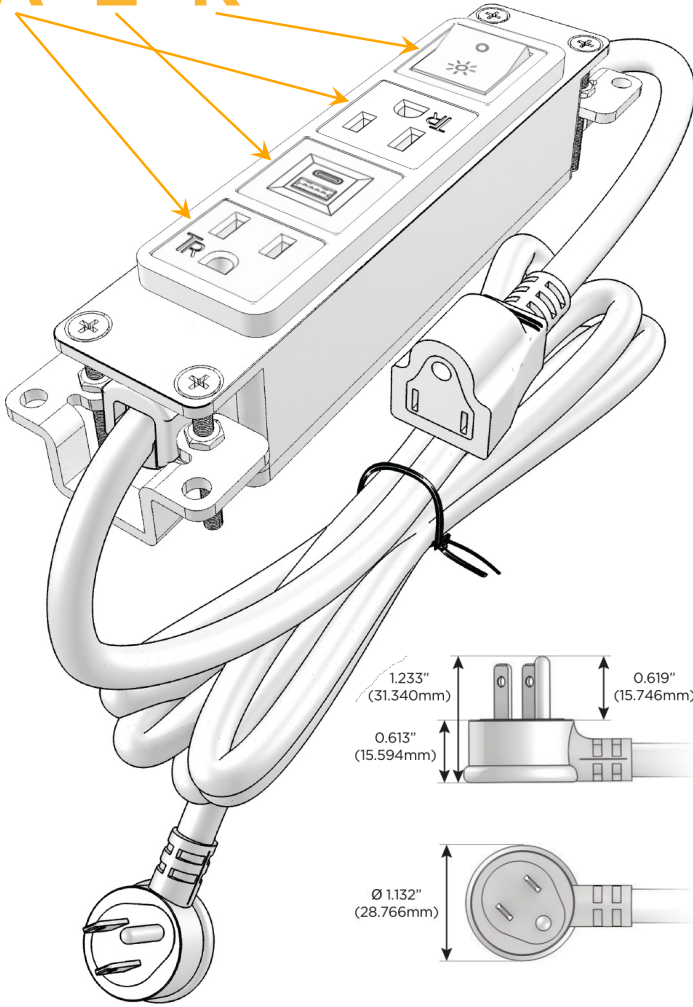

M-POWER-4T

AC POWER & DATA CONNECTIVITY SOLUTION

M-POWER-4T-AEAR-BRAAB

Specs:

Modules/Ports:

- **A** Tamper Resistant AC Receptacle
- **E** USB-A & USB-C (20W)
- **R** Switched AC (Rocker Switch)

A E R