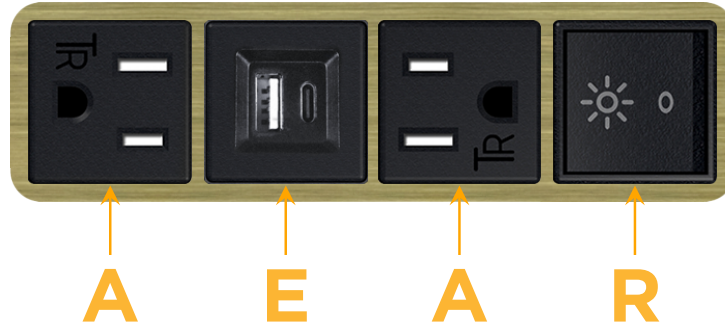

M-POWER-4T

AC POWER & DATA CONNECTIVITY SOLUTION

M-POWER-4T-AEAR-BRAAB

Distributed by

Mormax Company, Inc.

8 Westchester Plaza

Elmsford, NY 10523

914-699-0101

sales@mormax.com

mormax.com

Metro Light & Power's line of power & data solutions offers sophisticated design elements combined with greater ease of installation. Streamlined and low-profile, enhanced by side-exiting cords, our outlets advance the industry with their cutting edge look and feel. We believe flexibility is key, and we provide a variety of mounting options, including the ability to mount in limited spaces. Our outlets are available in many finishes and configurations, in addition to a custom color and finish capability for our clients.

Bezel Finish: **BRASS ANTIQUED (ABS)**

Custom Finishes Available M-POWER-4T-AEAR-BRAAB

Features:

Module/Port Options:

- **A** Tamper Resistant AC Receptacle
- **E** USB-A & USB-C (20W)
- **M** Double USB-A (Fast Charging Ports - 18W)
- **H** HDMI
- **6** CAT 6
- **12** RJ 12
- **X** Switched AC
- **Y** 3-Way Switch (Low Voltage)
- **V** USB-C (45W High Speed Charging Port)
- **S** USB-C (25W High Speed Charging Port)
- **R** Switched AC (Rocker Switch)
- **D** Dimmer Switch

Plug:

Supplied with Low Profile Flat 45° Angle 120 VAC Plug

Optional Standard Straight 120 VAC Plug

Optional Straight 120 VAC Pass-through Plug

- CLEAN, COMPACT DESIGN
- STREAMLINED
- LOW PROFILE
- SIDE-EXITING CORDS
- PLUG & PLAY
- 6' AC CORD & PLUG (FLAT PLUG STANDARD)
- CUSTOMIZABLE CONFIGURATIONS AND FINISHES
- UL LISTED FOR MOUNTING IN FURNITURE
- 15A