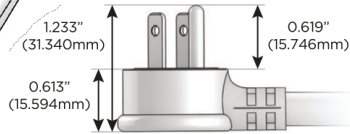

M-POWER-4T

AC POWER & DATA CONNECTIVITY SOLUTION

M-POWER-4T-AEAR-BRAAB

Specs:

Modules/Ports:

- **A** Tamper Resistant AC Receptacle
- **E** USB-A & USB-C (20W)
- **R** Switched AC (Rocker Switch)

A E R