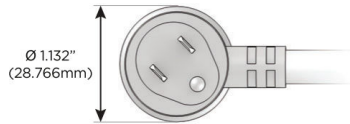

M-POWER-4T

AC POWER & DATA CONNECTIVITY SOLUTION

M-POWER-4T-AEAR-BRAAB

Specs:

Modules/Ports:

- **A** Tamper Resistant AC Receptacle
- **E** USB-A & USB-C (20W)
- **R** Switched AC (Rocker Switch)

A E R