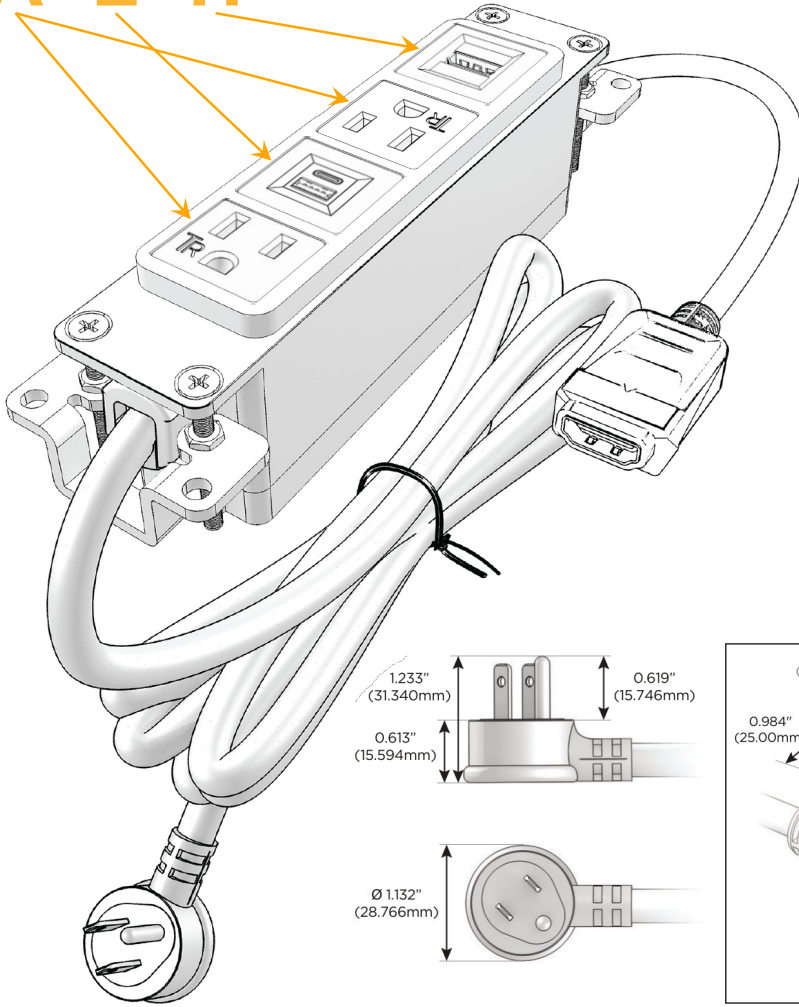

Bezel Finish: **WHITE (ABS)**

Custom Finishes Available M-POWER-4T-AEAH-WAB

Features:

Module/Port Options:

- A** Tamper Resistant AC Receptacle
- E** USB-A & USB-C (20W)
- M** Double USB-A (Fast Charging Ports - 18W)
- H** HDMI
- 6** CAT 6
- 12** RJ 12
- X** Switched AC
- Y** 3-Way Switch (Low Voltage)
- V** USB-C (45W High Speed Charging Port)
- S** USB-C (25W High Speed Charging Port)
- R** Switched AC (Rocker Switch)
- D** Dimmer Switch

Plug:

- Supplied with Low Profile Flat 45° Angle 120 VAC Plug
- Optional Standard Straight 120 VAC Plug
- Optional Straight 120 VAC Pass-through Plug

- CLEAN, COMPACT DESIGN
- STREAMLINED
- LOW PROFILE
- SIDE-EXITING CORDS
- PLUG & PLAY
- 6' AC CORD & PLUG (FLAT PLUG STANDARD)
- CUSTOMIZABLE CONFIGURATIONS AND FINISHES
- UL LISTED FOR MOUNTING IN FURNITURE
- 15A

M-POWER-4T

AC POWER & DATA CONNECTIVITY SOLUTION

M-POWER-4T-AEAH-WAB

Specs:

Modules/Ports:

- A** Tamper Resistant AC Receptacle
- E** USB-A & USB-C (20W)
- H** HDMI

A E H

Distributed by