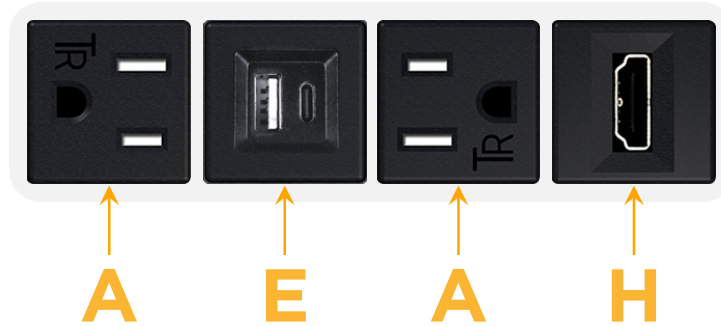

Bezel Finish: **WHITE (ABS)**

Custom Finishes Available M-POWER-4T-AEAH-WAB

Features:

Module/Port Options:

- A** Tamper Resistant AC Receptacle
- E** USB-A & USB-C (20W)
- M** Double USB-A (Fast Charging Ports - 18W)
- H** HDMI
- 6** CAT 6
- 12** RJ 12
- X** Switched AC
- Y** 3-Way Switch (Low Voltage)
- V** USB-C (45W High Speed Charging Port)
- S** USB-C (25W High Speed Charging Port)
- R** Switched AC (Rocker Switch)
- D** Dimmer Switch

Plug:

- Supplied with Low Profile Flat 45° Angle 120 VAC Plug
- Optional Standard Straight 120 VAC Plug
- Optional Straight 120 VAC Pass-through Plug

- CLEAN, COMPACT DESIGN
- STREAMLINED
- LOW PROFILE
- SIDE-EXITING CORDS
- PLUG & PLAY
- 6' AC CORD & PLUG (FLAT PLUG STANDARD)
- CUSTOMIZABLE CONFIGURATIONS AND FINISHES
- UL LISTED FOR MOUNTING IN FURNITURE
- 15A

M-POWER-4T

AC POWER & DATA CONNECTIVITY SOLUTION

M-POWER-4T-AEAH-WAB

Specs:

Modules/Ports:

- A** Tamper Resistant AC Receptacle
- E** USB-A & USB-C (20W)
- H** HDMI

A E H

Distributed by