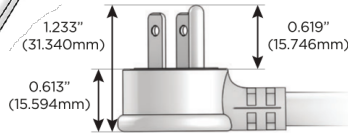

M-POWER-4T

AC POWER & DATA CONNECTIVITY SOLUTION

M-POWER-4T-AEAH-WAB

Specs:

Modules/Ports:

- A** Tamper Resistant AC Receptacle
- E** USB-A & USB-C (20W)
- H** HDMI

A E H

Distributed by