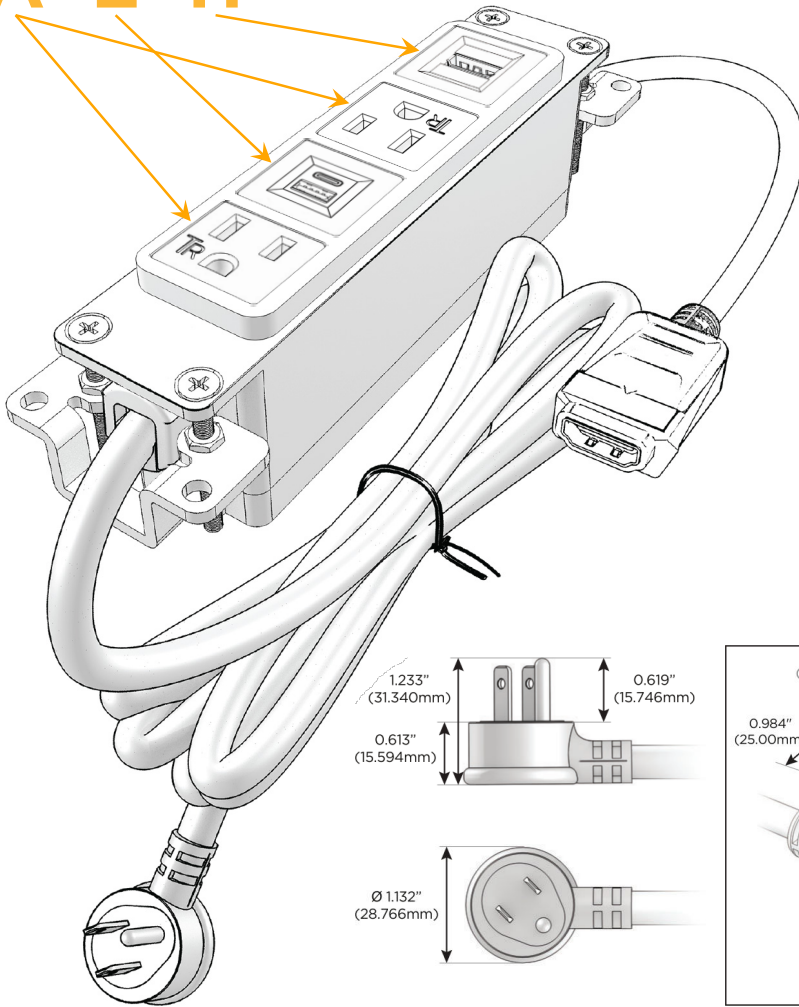

### Module/Port Options:

- A** Tamper Resistant AC Receptacle
- E** USB-A & USB-C (20W)
- M** Double USB-A (Fast Charging Ports - 18W)
- H** HDMI
- 6** CAT 6
- 12** RJ 12
- X** Switched AC
- Y** 3-Way Switch (Low Voltage)
- V** USB-C (45W High Speed Charging Port)
- S** USB-C (25W High Speed Charging Port)
- R** Switched AC (Rocker Switch)
- D** Dimmer Switch

### Plug:

Supplied with Low Profile Flat 45° Angle 120 VAC Plug

Optional Standard Straight 120 VAC Plug

Optional Straight 120 VAC Pass-through Plug

- CLEAN, COMPACT DESIGN
- STREAMLINED
- LOW PROFILE
- SIDE-EXITING CORDS
- PLUG & PLAY
- 6' AC CORD & PLUG (FLAT PLUG STANDARD)
- CUSTOMIZABLE CONFIGURATIONS AND FINISHES
- UL LISTED FOR MOUNTING IN FURNITURE
- 15A

# M-POWER-4T

AC POWER & DATA CONNECTIVITY SOLUTION

M-POWER-4T-AEAH-SS4AB

Specs:

**Modules/Ports:**

- A** Tamper Resistant AC Receptacle
- E** USB-A & USB-C (20W)
- H** HDMI

**A E H**

Distributed by