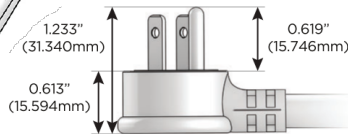

### Plug:

Supplied with Low Profile Flat 45° Angle 120 VAC Plug

Optional Standard Straight 120 VAC Plug

Optional Straight 120 VAC Pass-through Plug

- CLEAN, COMPACT DESIGN
- STREAMLINED
- LOW PROFILE
- SIDE-EXITING CORDS
- PLUG & PLAY
- 6' AC CORD & PLUG (FLAT PLUG STANDARD)
- CUSTOMIZABLE CONFIGURATIONS AND FINISHES
- UL LISTED FOR MOUNTING IN FURNITURE
- 15A

# M-POWER-4T

AC POWER & DATA CONNECTIVITY SOLUTION

M-POWER-4T-AEAH-SS4AB

Specs:

**Modules/Ports:**

- A** Tamper Resistant AC Receptacle
- E** USB-A & USB-C (20W)
- H** HDMI

**A E H**

Distributed by