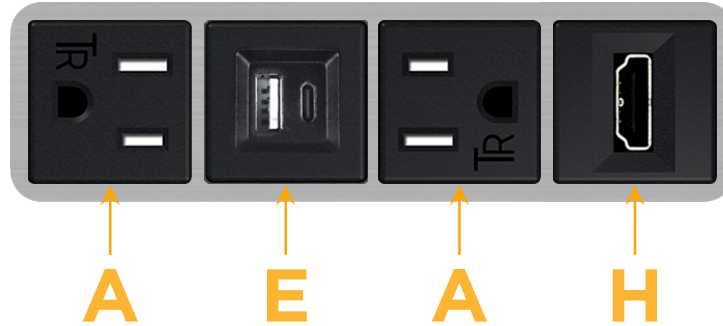

M-POWER-4T

AC POWER & DATA CONNECTIVITY SOLUTION

M-POWER-4T-AEAH-SS4AB

Distributed by

Mormax Company, Inc.

8 Westchester Plaza

Elmsford, NY 10523

914-699-0101

sales@mormax.com

mormax.com

Metro Light & Power's line of power & data solutions offers sophisticated design elements combined with greater ease of installation. Streamlined and low-profile, enhanced by side-exiting cords, our outlets advance the industry with their cutting edge look and feel. We believe flexibility is key, and we provide a variety of mounting options, including the ability to mount in limited spaces. Our outlets are available in many finishes and configurations, in addition to a custom color and finish capability for our clients.

Bezel Finish: **BRUSHED STAINLESS (ABS)**

Custom Finishes Available M-POWER-4T-AEAH-SS4AB

Features:

Module/Port Options:

- **A** Tamper Resistant AC Receptacle
- **E** USB-A & USB-C (20W)
- **M** Double USB-A (Fast Charging Ports - 18W)
- **H** HDMI
- **6** CAT 6
- **12** RJ 12
- **X** Switched AC
- **Y** 3-Way Switch (Low Voltage)
- **V** USB-C (45W High Speed Charging Port)
- **S** USB-C (25W High Speed Charging Port)
- **R** Switched AC (Rocker Switch)
- **D** Dimmer Switch

Plug:

Supplied with Low Profile Flat 45° Angle 120 VAC Plug

Optional Standard Straight 120 VAC Plug

Optional Straight 120 VAC Pass-through Plug

- CLEAN, COMPACT DESIGN
- STREAMLINED
- LOW PROFILE
- SIDE-EXITING CORDS
- PLUG & PLAY
- 6' AC CORD & PLUG (FLAT PLUG STANDARD)
- CUSTOMIZABLE CONFIGURATIONS AND FINISHES
- UL LISTED FOR MOUNTING IN FURNITURE
- 15A