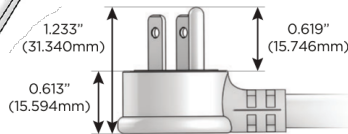

Plug:

Supplied with Low Profile Flat 45° Angle 120 VAC Plug

Optional Standard Straight 120 VAC Plug

Optional Straight 120 VAC Pass-through Plug

- CLEAN, COMPACT DESIGN
- STREAMLINED
- LOW PROFILE
- SIDE-EXITING CORDS
- PLUG & PLAY
- 6' AC CORD & PLUG (FLAT PLUG STANDARD)
- CUSTOMIZABLE CONFIGURATIONS AND FINISHES
- UL LISTED FOR MOUNTING IN FURNITURE
- 15A

M-POWER-4T

AC POWER & DATA CONNECTIVITY SOLUTION

M-POWER-4T-AEAH-SAB

Specs:

Modules/Ports:

- A** Tamper Resistant AC Receptacle
- E** USB-A & USB-C (20W)
- H** HDMI

A E H

Distributed by