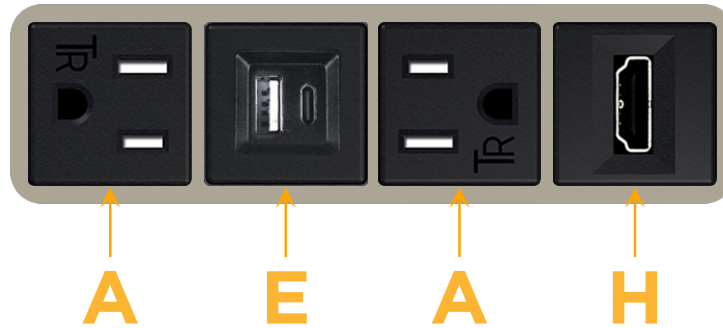

Bezel Finish: **SATIN NICKEL (ABS)**

Custom Finishes Available M-POWER-4T-AEAH-SAB

Features:

Module/Port Options:

- A** Tamper Resistant AC Receptacle
- E** USB-A & USB-C (20W)
- M** Double USB-A (Fast Charging Ports - 18W)
- H** HDMI
- 6** CAT 6
- 12** RJ 12
- X** Switched AC
- Y** 3-Way Switch (Low Voltage)
- V** USB-C (45W High Speed Charging Port)
- S** USB-C (25W High Speed Charging Port)
- R** Switched AC (Rocker Switch)
- D** Dimmer Switch

Plug:

Supplied with Low Profile Flat 45° Angle 120 VAC Plug

Optional Standard Straight 120 VAC Plug

Optional Straight 120 VAC Pass-through Plug

- CLEAN, COMPACT DESIGN
- STREAMLINED
- LOW PROFILE
- SIDE-EXITING CORDS
- PLUG & PLAY
- 6' AC CORD & PLUG (FLAT PLUG STANDARD)
- CUSTOMIZABLE CONFIGURATIONS AND FINISHES
- UL LISTED FOR MOUNTING IN FURNITURE
- 15A

M-POWER-4T

AC POWER & DATA CONNECTIVITY SOLUTION

M-POWER-4T-AEAH-SAB

Specs:

Modules/Ports:

- A** Tamper Resistant AC Receptacle
- E** USB-A & USB-C (20W)
- H** HDMI

A E H

Distributed by