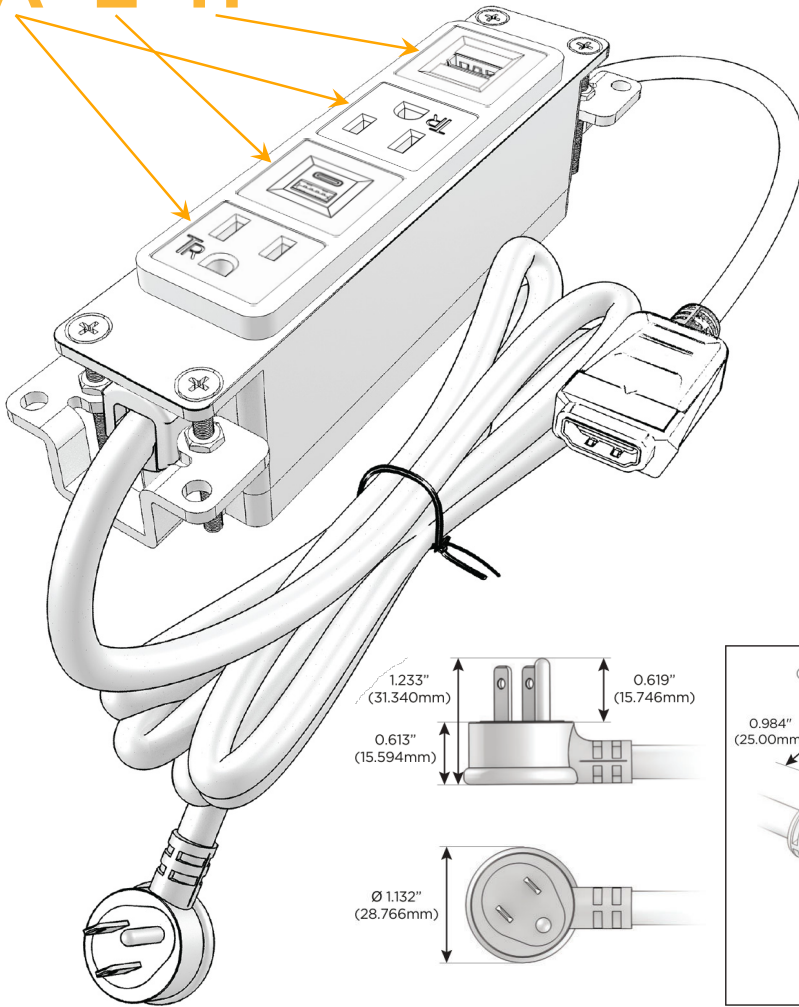

Bezel Finish: **SATIN NICKEL (ABS)**

Custom Finishes Available M-POWER-4T-AEAH-SAB

Features:

Module/Port Options:

- A** Tamper Resistant AC Receptacle
- E** USB-A & USB-C (20W)
- M** Double USB-A (Fast Charging Ports - 18W)
- H** HDMI
- 6** CAT 6
- 12** RJ 12
- X** Switched AC
- Y** 3-Way Switch (Low Voltage)
- V** USB-C (45W High Speed Charging Port)
- S** USB-C (25W High Speed Charging Port)
- R** Switched AC (Rocker Switch)
- D** Dimmer Switch

Plug:

Supplied with Low Profile Flat 45° Angle 120 VAC Plug

Optional Standard Straight 120 VAC Plug

Optional Straight 120 VAC Pass-through Plug

- CLEAN, COMPACT DESIGN
- STREAMLINED
- LOW PROFILE
- SIDE-EXITING CORDS
- PLUG & PLAY
- 6' AC CORD & PLUG (FLAT PLUG STANDARD)
- CUSTOMIZABLE CONFIGURATIONS AND FINISHES
- UL LISTED FOR MOUNTING IN FURNITURE
- 15A

M-POWER-4T

AC POWER & DATA CONNECTIVITY SOLUTION

M-POWER-4T-AEAH-SAB

Specs:

Modules/Ports:

- A** Tamper Resistant AC Receptacle
- E** USB-A & USB-C (20W)
- H** HDMI

A E H

Distributed by