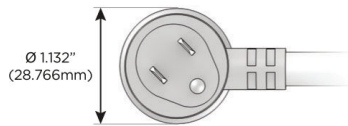

Plug:

Supplied with Low Profile Flat 45° Angle 120 VAC Plug

Optional Standard Straight 120 VAC Plug

Optional Straight 120 VAC Pass-through Plug

- CLEAN, COMPACT DESIGN
- STREAMLINED
- LOW PROFILE
- SIDE-EXITING CORDS
- PLUG & PLAY
- 6' AC CORD & PLUG (FLAT PLUG STANDARD)
- CUSTOMIZABLE CONFIGURATIONS AND FINISHES
- UL LISTED FOR MOUNTING IN FURNITURE
- 15A

M-POWER-4T

AC POWER & DATA CONNECTIVITY SOLUTION

M-POWER-4T-AEAH-SAB

Specs:

Modules/Ports:

- A** Tamper Resistant AC Receptacle
- E** USB-A & USB-C (20W)
- H** HDMI

A E H

Distributed by