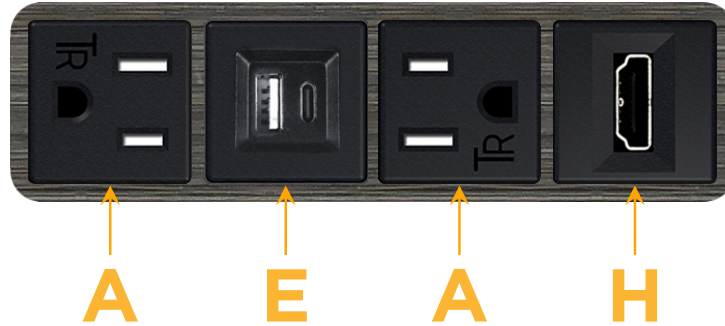

Bezel Finish: **GUNMETAL (ABS)**

Custom Finishes Available M-POWER-4T-AEAH-S3AB

Features:

Module/Port Options:

- A** Tamper Resistant AC Receptacle
- E** USB-A & USB-C (20W)
- M** Double USB-A (Fast Charging Ports - 18W)
- H** HDMI
- 6** CAT 6
- 12** RJ 12
- X** Switched AC
- Y** 3-Way Switch (Low Voltage)
- V** USB-C (45W High Speed Charging Port)
- S** USB-C (25W High Speed Charging Port)
- R** Switched AC (Rocker Switch)
- D** Dimmer Switch

Plug:

Supplied with Low Profile Flat 45° Angle 120 VAC Plug

Optional Standard Straight 120 VAC Plug

Optional Straight 120 VAC Pass-through Plug

- CLEAN, COMPACT DESIGN
- STREAMLINED
- LOW PROFILE
- SIDE-EXITING CORDS
- PLUG & PLAY
- 6' AC CORD & PLUG (FLAT PLUG STANDARD)
- CUSTOMIZABLE CONFIGURATIONS AND FINISHES
- UL LISTED FOR MOUNTING IN FURNITURE
- 15A

M-POWER-4T

AC POWER & DATA CONNECTIVITY SOLUTION

M-POWER-4T-AEAH-S3AB

Specs:

Modules/Ports:

- A** Tamper Resistant AC Receptacle
- E** USB-A & USB-C (20W)
- H** HDMI

A E H

Distributed by