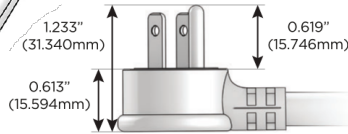

M-POWER-4T

AC POWER & DATA CONNECTIVITY SOLUTION

M-POWER-4T-AEAH-S3AB

Specs:

Modules/Ports:

- A** Tamper Resistant AC Receptacle
- E** USB-A & USB-C (20W)
- H** HDMI

A E H

Distributed by