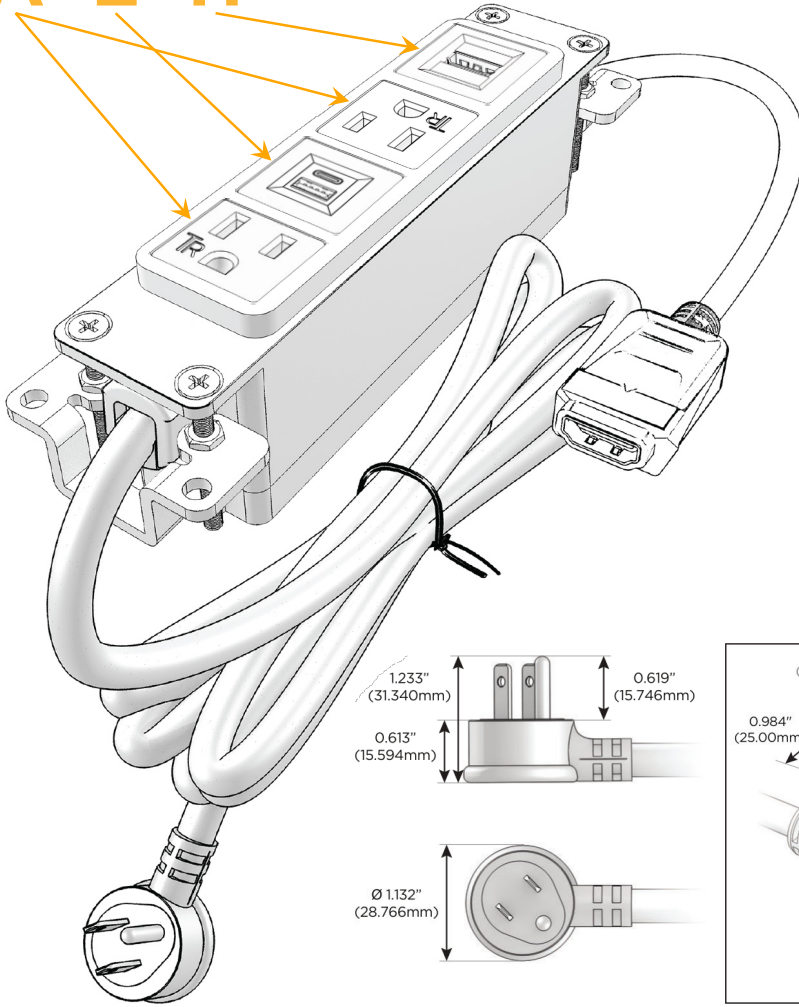

Bezel Finish: **GUNMETAL (ABS)**

Custom Finishes Available M-POWER-4T-AEAH-S3AB

Features:

Module/Port Options:

- A** Tamper Resistant AC Receptacle
- E** USB-A & USB-C (20W)
- M** Double USB-A (Fast Charging Ports - 18W)
- H** HDMI
- 6** CAT 6
- 12** RJ 12
- X** Switched AC
- Y** 3-Way Switch (Low Voltage)
- V** USB-C (45W High Speed Charging Port)
- S** USB-C (25W High Speed Charging Port)
- R** Switched AC (Rocker Switch)
- D** Dimmer Switch

Plug:

Supplied with Low Profile Flat 45° Angle 120 VAC Plug

Optional Standard Straight 120 VAC Plug

Optional Straight 120 VAC Pass-through Plug

- CLEAN, COMPACT DESIGN
- STREAMLINED
- LOW PROFILE
- SIDE-EXITING CORDS
- PLUG & PLAY
- 6' AC CORD & PLUG (FLAT PLUG STANDARD)
- CUSTOMIZABLE CONFIGURATIONS AND FINISHES
- UL LISTED FOR MOUNTING IN FURNITURE
- 15A

M-POWER-4T

AC POWER & DATA CONNECTIVITY SOLUTION

M-POWER-4T-AEAH-S3AB

Specs:

Modules/Ports:

- A** Tamper Resistant AC Receptacle
- E** USB-A & USB-C (20W)
- H** HDMI

A E H

Distributed by