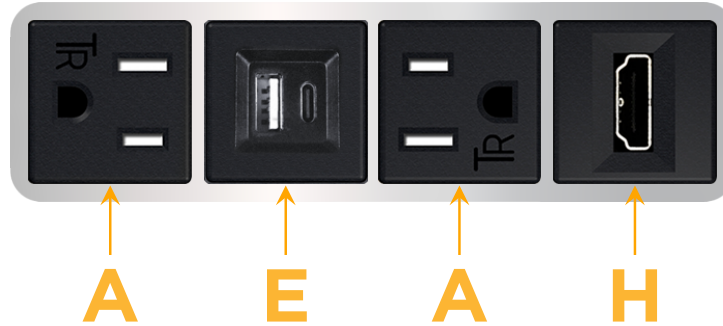

M-POWER-4T

AC POWER & DATA CONNECTIVITY SOLUTION

M-POWER-4T-AEAH-CRAB

Distributed by

Mormax Company, Inc.

8 Westchester Plaza

Elmsford, NY 10523

914-699-0101

sales@mormax.com

mormax.com

Metro Light & Power's line of power & data solutions offers sophisticated design elements combined with greater ease of installation. Streamlined and low-profile, enhanced by side-exiting cords, our outlets advance the industry with their cutting edge look and feel. We believe flexibility is key, and we provide a variety of mounting options, including the ability to mount in limited spaces. Our outlets are available in many finishes and configurations, in addition to a custom color and finish capability for our clients.

Bezel Finish: **CHROME (ABS)**

Custom Finishes Available M-POWER-4T-AEAH-CRAB

Features:

Module/Port Options:

- **A** Tamper Resistant AC Receptacle
- **E** USB-A & USB-C (20W)
- **M** Double USB-A (Fast Charging Ports - 18W)
- **H** HDMI
- **6** CAT 6
- **12** RJ 12
- **X** Switched AC
- **Y** 3-Way Switch (Low Voltage)
- **V** USB-C (45W High Speed Charging Port)
- **S** USB-C (25W High Speed Charging Port)
- **R** Switched AC (Rocker Switch)
- **D** Dimmer Switch

Plug:

Supplied with Low Profile Flat 45° Angle 120 VAC Plug

Optional Standard Straight 120 VAC Plug

Optional Straight 120 VAC Pass-through Plug

- CLEAN, COMPACT DESIGN
- STREAMLINED
- LOW PROFILE
- SIDE-EXITING CORDS
- PLUG & PLAY
- 6' AC CORD & PLUG (FLAT PLUG STANDARD)
- CUSTOMIZABLE CONFIGURATIONS AND FINISHES
- UL LISTED FOR MOUNTING IN FURNITURE
- 15A