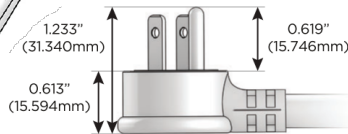

Plug:

Supplied with Low Profile Flat 45° Angle 120 VAC Plug

Optional Standard Straight 120 VAC Plug

Optional Straight 120 VAC Pass-through Plug

- CLEAN, COMPACT DESIGN
- STREAMLINED
- LOW PROFILE
- SIDE-EXITING CORDS
- PLUG & PLAY
- 6' AC CORD & PLUG (FLAT PLUG STANDARD)
- CUSTOMIZABLE CONFIGURATIONS AND FINISHES
- UL LISTED FOR MOUNTING IN FURNITURE
- 15A

M-POWER-4T

AC POWER & DATA CONNECTIVITY SOLUTION

M-POWER-4T-AEAH-CHAB

Specs:

Modules/Ports:

- A** Tamper Resistant AC Receptacle
- E** USB-A & USB-C (20W)
- H** HDMI

A E H

Distributed by