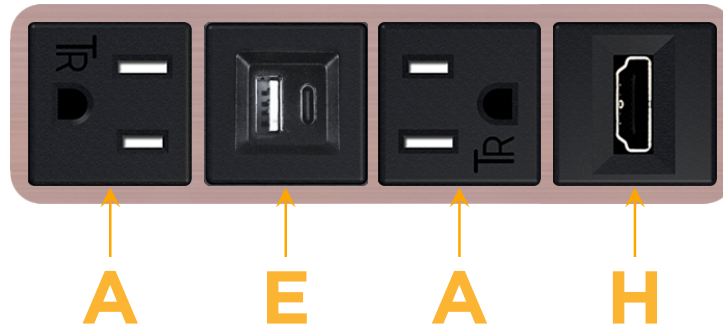

Bezel Finish: **CHAMPAGNE (ABS)**

Custom Finishes Available M-POWER-4T-AEAH-CHAB

Features:

Module/Port Options:

- A** Tamper Resistant AC Receptacle
- E** USB-A & USB-C (20W)
- M** Double USB-A (Fast Charging Ports - 18W)
- H** HDMI
- 6** CAT 6
- 12** RJ 12
- X** Switched AC
- Y** 3-Way Switch (Low Voltage)
- V** USB-C (45W High Speed Charging Port)
- S** USB-C (25W High Speed Charging Port)
- R** Switched AC (Rocker Switch)
- D** Dimmer Switch

Plug:

Supplied with Low Profile Flat 45° Angle 120 VAC Plug

Optional Standard Straight 120 VAC Plug

Optional Straight 120 VAC Pass-through Plug

- CLEAN, COMPACT DESIGN
- STREAMLINED
- LOW PROFILE
- SIDE-EXITING CORDS
- PLUG & PLAY
- 6' AC CORD & PLUG (FLAT PLUG STANDARD)
- CUSTOMIZABLE CONFIGURATIONS AND FINISHES
- UL LISTED FOR MOUNTING IN FURNITURE
- 15A

M-POWER-4T

AC POWER & DATA CONNECTIVITY SOLUTION

M-POWER-4T-AEAH-CHAB

Specs:

Modules/Ports:

- A** Tamper Resistant AC Receptacle
- E** USB-A & USB-C (20W)
- H** HDMI

A E H

Distributed by