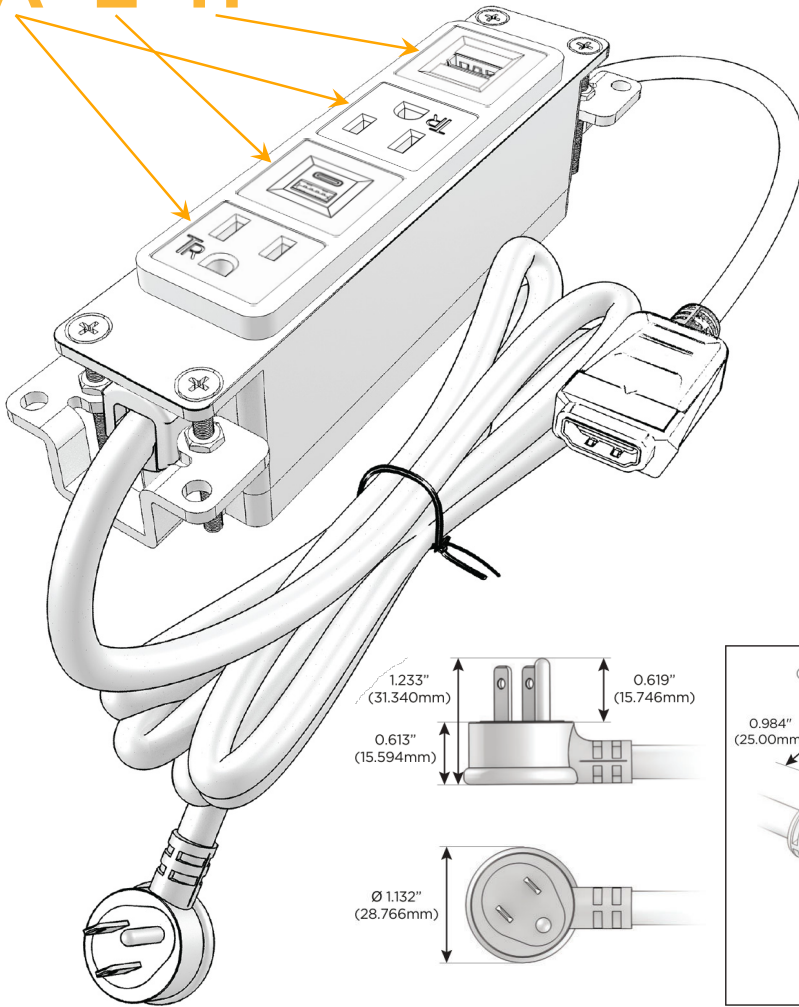

Bezel Finish: **CHAMPAGNE (ABS)**

Custom Finishes Available M-POWER-4T-AEAH-CHAB

Features:

Module/Port Options:

- A** Tamper Resistant AC Receptacle
- E** USB-A & USB-C (20W)
- M** Double USB-A (Fast Charging Ports - 18W)
- H** HDMI
- 6** CAT 6
- 12** RJ 12
- X** Switched AC
- Y** 3-Way Switch (Low Voltage)
- V** USB-C (45W High Speed Charging Port)
- S** USB-C (25W High Speed Charging Port)
- R** Switched AC (Rocker Switch)
- D** Dimmer Switch

Plug:

Supplied with Low Profile Flat 45° Angle 120 VAC Plug

Optional Standard Straight 120 VAC Plug

Optional Straight 120 VAC Pass-through Plug

- CLEAN, COMPACT DESIGN
- STREAMLINED
- LOW PROFILE
- SIDE-EXITING CORDS
- PLUG & PLAY
- 6' AC CORD & PLUG (FLAT PLUG STANDARD)
- CUSTOMIZABLE CONFIGURATIONS AND FINISHES
- UL LISTED FOR MOUNTING IN FURNITURE
- 15A

M-POWER-4T

AC POWER & DATA CONNECTIVITY SOLUTION

M-POWER-4T-AEAH-CHAB

Specs:

Modules/Ports:

- A** Tamper Resistant AC Receptacle
- E** USB-A & USB-C (20W)
- H** HDMI

A E H

Distributed by