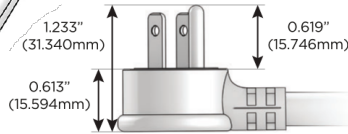

### Plug:

Supplied with Low Profile Flat 45° Angle 120 VAC Plug

Optional Standard Straight 120 VAC Plug

Optional Straight 120 VAC Pass-through Plug

- CLEAN, COMPACT DESIGN
- STREAMLINED
- LOW PROFILE
- SIDE-EXITING CORDS
- PLUG & PLAY
- 6' AC CORD & PLUG (FLAT PLUG STANDARD)
- CUSTOMIZABLE CONFIGURATIONS AND FINISHES
- UL LISTED FOR MOUNTING IN FURNITURE
- 15A

# M-POWER-4T

AC POWER & DATA CONNECTIVITY SOLUTION

M-POWER-4T-AEAH-BZB

Specs:

**Modules/Ports:**

- A** Tamper Resistant AC Receptacle
- E** USB-A & USB-C (20W)
- H** HDMI

**A E H**

Distributed by