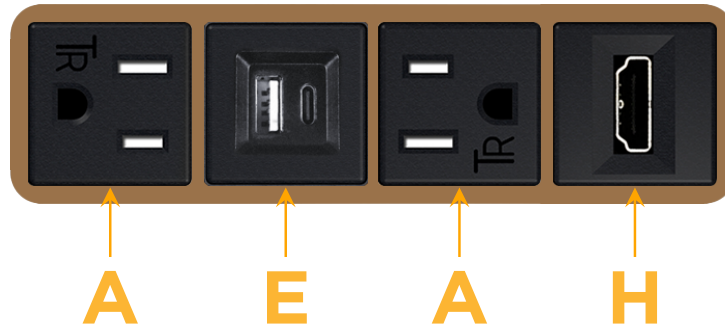

M-POWER-4T

AC POWER & DATA CONNECTIVITY SOLUTION

M-POWER-4T-AEAH-BZB

Distributed by

Mormax Company, Inc.

8 Westchester Plaza

Elmsford, NY 10523

914-699-0101

sales@mormax.com

mormax.com

Metro Light & Power's line of power & data solutions offers sophisticated design elements combined with greater ease of installation. Streamlined and low-profile, enhanced by side-exiting cords, our outlets advance the industry with their cutting edge look and feel. We believe flexibility is key, and we provide a variety of mounting options, including the ability to mount in limited spaces. Our outlets are available in many finishes and configurations, in addition to a custom color and finish capability for our clients.

Bezel Finish: **SOLID BRONZE**

Custom Finishes Available M-POWER-4T-AEAH-BZB

Features:

Module/Port Options:

- **A** Tamper Resistant AC Receptacle
- **E** USB-A & USB-C (20W)
- **M** Double USB-A (Fast Charging Ports - 18W)
- **H** HDMI
- **6** CAT 6
- **12** RJ 12
- **X** Switched AC
- **Y** 3-Way Switch (Low Voltage)
- **V** USB-C (45W High Speed Charging Port)
- **S** USB-C (25W High Speed Charging Port)
- **R** Switched AC (Rocker Switch)
- **D** Dimmer Switch

Plug:

Supplied with Low Profile Flat 45° Angle 120 VAC Plug

Optional Standard Straight 120 VAC Plug

Optional Straight 120 VAC Pass-through Plug

- CLEAN, COMPACT DESIGN
- STREAMLINED
- LOW PROFILE
- SIDE-EXITING CORDS
- PLUG & PLAY
- 6' AC CORD & PLUG (FLAT PLUG STANDARD)
- CUSTOMIZABLE CONFIGURATIONS AND FINISHES
- UL LISTED FOR MOUNTING IN FURNITURE
- 15A