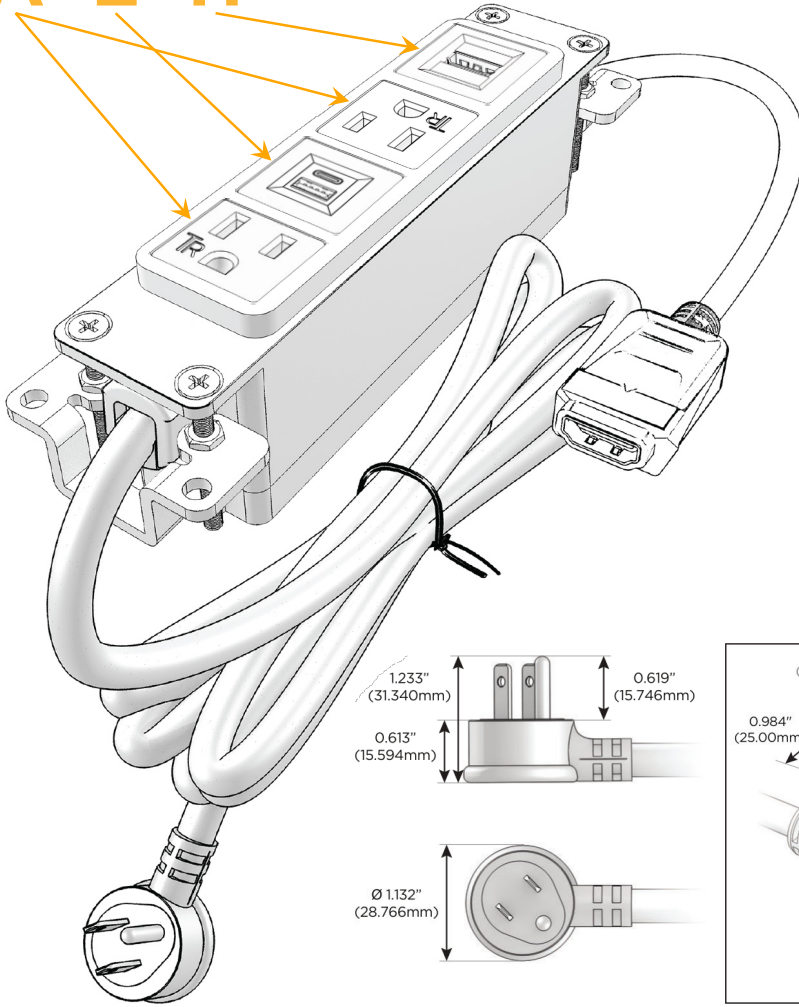

### Module/Port Options:

- A** Tamper Resistant AC Receptacle
- E** USB-A & USB-C (20W)
- M** Double USB-A (Fast Charging Ports - 18W)
- H** HDMI
- 6** CAT 6
- 12** RJ 12
- X** Switched AC
- Y** 3-Way Switch (Low Voltage)
- V** USB-C (45W High Speed Charging Port)
- S** USB-C (25W High Speed Charging Port)
- R** Switched AC (Rocker Switch)
- D** Dimmer Switch

### Plug:

Supplied with Low Profile Flat 45° Angle 120 VAC Plug

Optional Standard Straight 120 VAC Plug

Optional Straight 120 VAC Pass-through Plug

- CLEAN, COMPACT DESIGN
- STREAMLINED
- LOW PROFILE
- SIDE-EXITING CORDS
- PLUG & PLAY
- 6' AC CORD & PLUG (FLAT PLUG STANDARD)
- CUSTOMIZABLE CONFIGURATIONS AND FINISHES
- UL LISTED FOR MOUNTING IN FURNITURE
- 15A

# M-POWER-4T

AC POWER & DATA CONNECTIVITY SOLUTION

M-POWER-4T-AEAH-BZB

Specs:

**Modules/Ports:**

- A** Tamper Resistant AC Receptacle
- E** USB-A & USB-C (20W)
- H** HDMI

**A E H**

Distributed by