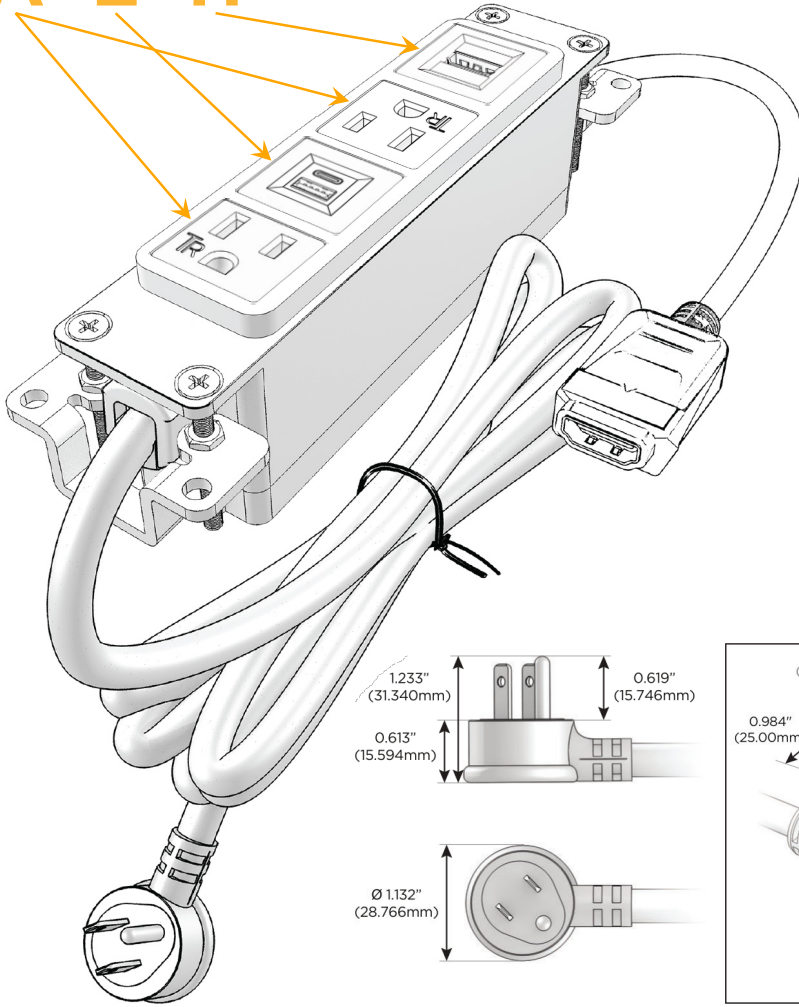

Bezel Finish: **STANDARD BRONZE (ABS)**

Custom Finishes Available M-POWER-4T-AEAH-BZAB

Features:

Module/Port Options:

- A** Tamper Resistant AC Receptacle
- E** USB-A & USB-C (20W)
- M** Double USB-A (Fast Charging Ports - 18W)
- H** HDMI
- 6** CAT 6
- 12** RJ 12
- X** Switched AC
- Y** 3-Way Switch (Low Voltage)
- V** USB-C (45W High Speed Charging Port)
- S** USB-C (25W High Speed Charging Port)
- R** Switched AC (Rocker Switch)
- D** Dimmer Switch

Plug:

Supplied with Low Profile Flat 45° Angle 120 VAC Plug

Optional Standard Straight 120 VAC Plug

Optional Straight 120 VAC Pass-through Plug

- CLEAN, COMPACT DESIGN
- STREAMLINED
- LOW PROFILE
- SIDE-EXITING CORDS
- PLUG & PLAY
- 6' AC CORD & PLUG (FLAT PLUG STANDARD)
- CUSTOMIZABLE CONFIGURATIONS AND FINISHES
- UL LISTED FOR MOUNTING IN FURNITURE
- 15A

M-POWER-4T

AC POWER & DATA CONNECTIVITY SOLUTION

M-POWER-4T-AEAH-BZAB

Specs:

Modules/Ports:

- A** Tamper Resistant AC Receptacle
- E** USB-A & USB-C (20W)
- H** HDMI

A E H

Distributed by