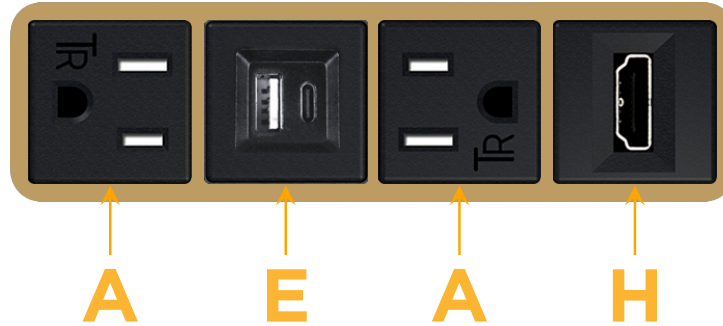

Bezel Finish: **STANDARD BRONZE (ABS)**

Custom Finishes Available M-POWER-4T-AEAH-BZAB

Features:

Module/Port Options:

- A** Tamper Resistant AC Receptacle
- E** USB-A & USB-C (20W)
- M** Double USB-A (Fast Charging Ports - 18W)
- H** HDMI
- 6** CAT 6
- 12** RJ 12
- X** Switched AC
- Y** 3-Way Switch (Low Voltage)
- V** USB-C (45W High Speed Charging Port)
- S** USB-C (25W High Speed Charging Port)
- R** Switched AC (Rocker Switch)
- D** Dimmer Switch

Plug:

Supplied with Low Profile Flat 45° Angle 120 VAC Plug

Optional Standard Straight 120 VAC Plug

Optional Straight 120 VAC Pass-through Plug

- CLEAN, COMPACT DESIGN
- STREAMLINED
- LOW PROFILE
- SIDE-EXITING CORDS
- PLUG & PLAY
- 6' AC CORD & PLUG (FLAT PLUG STANDARD)
- CUSTOMIZABLE CONFIGURATIONS AND FINISHES
- UL LISTED FOR MOUNTING IN FURNITURE
- 15A

M-POWER-4T

AC POWER & DATA CONNECTIVITY SOLUTION

M-POWER-4T-AEAH-BZAB

Specs:

Modules/Ports:

- A** Tamper Resistant AC Receptacle
- E** USB-A & USB-C (20W)
- H** HDMI

A E H

Distributed by