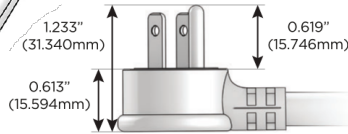

M-POWER-4T

AC POWER & DATA CONNECTIVITY SOLUTION

M-POWER-4T-AEAH-BZAB

Specs:

Modules/Ports:

- A** Tamper Resistant AC Receptacle
- E** USB-A & USB-C (20W)
- H** HDMI

A E H

Distributed by