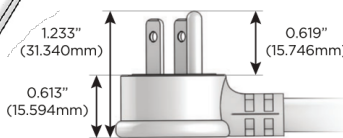

#### Plug:

Supplied with Low Profile Flat 45° Angle 120 VAC Plug

Optional Standard Straight 120 VAC Plug

Optional Straight 120 VAC Pass-through Plug

- CLEAN, COMPACT DESIGN
- STREAMLINED
- LOW PROFILE
- SIDE-EXITING CORDS
- PLUG & PLAY
- 6' AC CORD & PLUG (FLAT PLUG STANDARD)
- CUSTOMIZABLE CONFIGURATIONS AND FINISHES
- UL LISTED FOR MOUNTING IN FURNITURE
- 15A

# M-POWER-4T

AC POWER & DATA CONNECTIVITY SOLUTION

M-POWER-4T-AEAH-BZ5AB

Specs:

**Modules/Ports:**

- A** Tamper Resistant AC Receptacle
- E** USB-A & USB-C (20W)
- H** HDMI

**A E H**

Distributed by