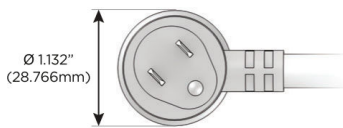

#### Plug:

Supplied with Low Profile Flat 45° Angle 120 VAC Plug

Optional Standard Straight 120 VAC Plug

Optional Straight 120 VAC Pass-through Plug

- CLEAN, COMPACT DESIGN
- STREAMLINED
- LOW PROFILE
- SIDE-EXITING CORDS
- PLUG & PLAY
- 6' AC CORD & PLUG (FLAT PLUG STANDARD)
- CUSTOMIZABLE CONFIGURATIONS AND FINISHES
- UL LISTED FOR MOUNTING IN FURNITURE
- 15A

# M-POWER-4T

AC POWER & DATA CONNECTIVITY SOLUTION

M-POWER-4T-AEAH-BZ5AB

Specs:

**Modules/Ports:**

- A** Tamper Resistant AC Receptacle
- E** USB-A & USB-C (20W)
- H** HDMI

**A E H**

Distributed by