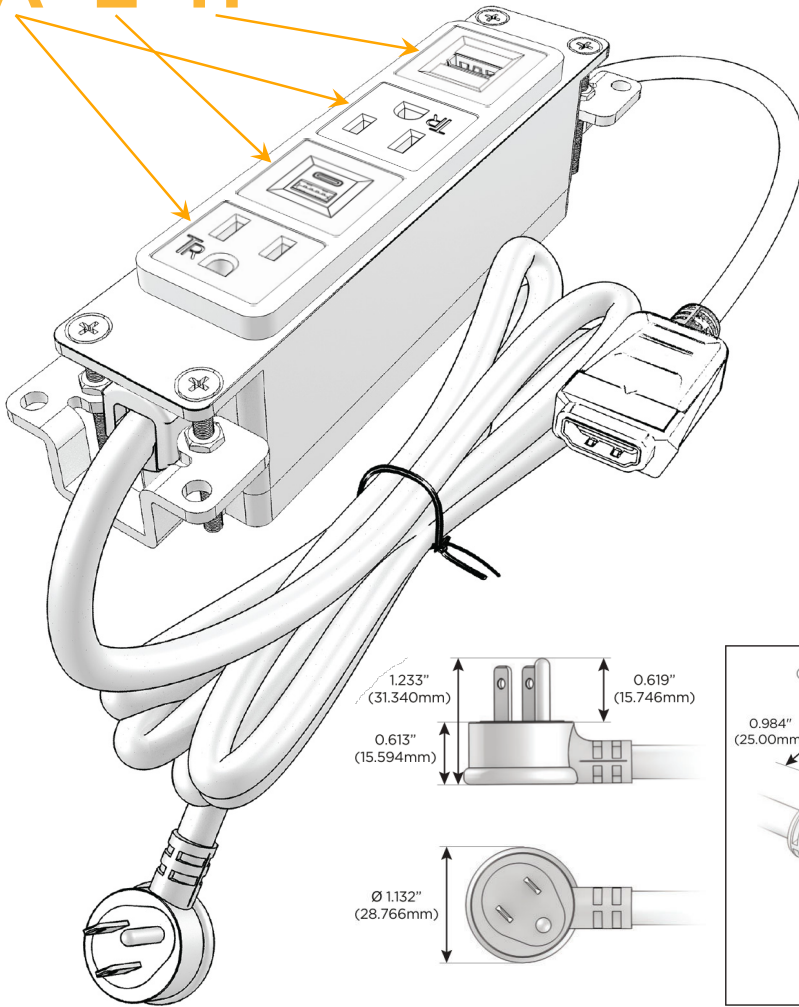

#### Module/Port Options:

- A** Tamper Resistant AC Receptacle
- E** USB-A & USB-C (20W)
- M** Double USB-A (Fast Charging Ports - 18W)
- H** HDMI
- 6** CAT 6
- 12** RJ 12
- X** Switched AC
- Y** 3-Way Switch (Low Voltage)
- V** USB-C (45W High Speed Charging Port)
- S** USB-C (25W High Speed Charging Port)
- R** Switched AC (Rocker Switch)
- D** Dimmer Switch

#### Plug:

Supplied with Low Profile Flat 45° Angle 120 VAC Plug

Optional Standard Straight 120 VAC Plug

Optional Straight 120 VAC Pass-through Plug

- CLEAN, COMPACT DESIGN
- STREAMLINED
- LOW PROFILE
- SIDE-EXITING CORDS
- PLUG & PLAY
- 6' AC CORD & PLUG (FLAT PLUG STANDARD)
- CUSTOMIZABLE CONFIGURATIONS AND FINISHES
- UL LISTED FOR MOUNTING IN FURNITURE
- 15A

# M-POWER-4T

AC POWER & DATA CONNECTIVITY SOLUTION

M-POWER-4T-AEAH-BZ5AB

Specs:

**Modules/Ports:**

- A** Tamper Resistant AC Receptacle
- E** USB-A & USB-C (20W)
- H** HDMI

**A E H**

Distributed by