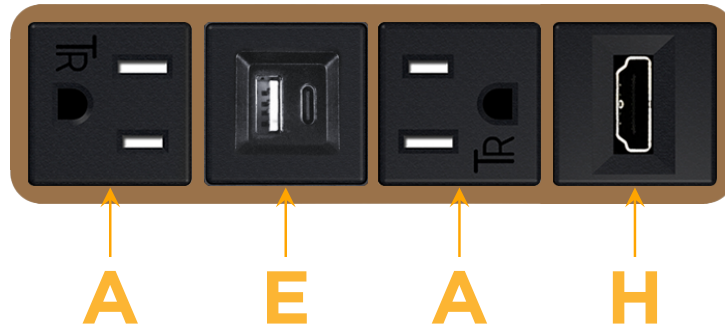

M-POWER-4T

AC POWER & DATA CONNECTIVITY SOLUTION

M-POWER-4T-AEAH-BZ5AB

Distributed by

Mormax Company, Inc.

8 Westchester Plaza

Elmsford, NY 10523

914-699-0101

sales@mormax.com

mormax.com

Metro Light & Power's line of power & data solutions offers sophisticated design elements combined with greater ease of installation. Streamlined and low-profile, enhanced by side-exiting cords, our outlets advance the industry with their cutting edge look and feel. We believe flexibility is key, and we provide a variety of mounting options, including the ability to mount in limited spaces. Our outlets are available in many finishes and configurations, in addition to a custom color and finish capability for our clients.

Bezel Finish: **ARCHITECTURAL BRONZE (ABS)**

Custom Finishes Available M-POWER-4T-AEAH-BZ5AB

Features:

Module/Port Options:

- **A** Tamper Resistant AC Receptacle
- **E** USB-A & USB-C (20W)
- **M** Double USB-A (Fast Charging Ports - 18W)
- **H** HDMI
- **6** CAT 6
- **12** RJ 12
- **X** Switched AC
- **Y** 3-Way Switch (Low Voltage)
- **V** USB-C (45W High Speed Charging Port)
- **S** USB-C (25W High Speed Charging Port)
- **R** Switched AC (Rocker Switch)
- **D** Dimmer Switch

Plug:

Supplied with Low Profile Flat 45° Angle 120 VAC Plug

Optional Standard Straight 120 VAC Plug

Optional Straight 120 VAC Pass-through Plug

- CLEAN, COMPACT DESIGN
- STREAMLINED
- LOW PROFILE
- SIDE-EXITING CORDS
- PLUG & PLAY
- 6' AC CORD & PLUG (FLAT PLUG STANDARD)
- CUSTOMIZABLE CONFIGURATIONS AND FINISHES
- UL LISTED FOR MOUNTING IN FURNITURE
- 15A