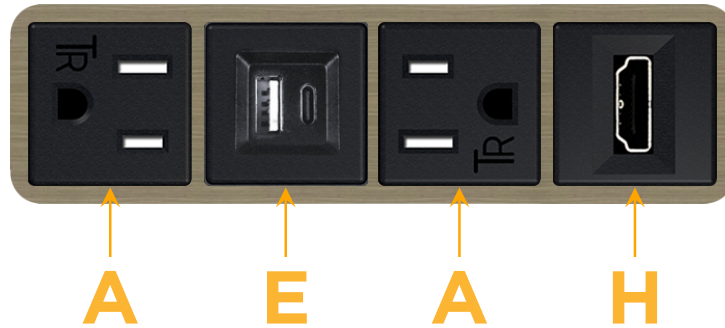

M-POWER-4T

AC POWER & DATA CONNECTIVITY SOLUTION

M-POWER-4T-AEAH-BZ5AAB

Distributed by

Mormax Company, Inc.

8 Westchester Plaza

Elmsford, NY 10523

914-699-0101

sales@mormax.com

mormax.com

Metro Light & Power's line of power & data solutions offers sophisticated design elements combined with greater ease of installation. Streamlined and low-profile, enhanced by side-exiting cords, our outlets advance the industry with their cutting edge look and feel. We believe flexibility is key, and we provide a variety of mounting options, including the ability to mount in limited spaces. Our outlets are available in many finishes and configurations, in addition to a custom color and finish capability for our clients.

Bezel Finish: **ANTIQUED ARCHITECTURAL BRONZE (ABS)**

Custom Finishes Available M-POWER-4T-AEAH-BZ5AAB

Features:

Module/Port Options:

- **A** Tamper Resistant AC Receptacle
- **E** USB-A & USB-C (20W)
- **M** Double USB-A (Fast Charging Ports - 18W)
- **H** HDMI
- **6** CAT 6
- **12** RJ 12
- **X** Switched AC
- **Y** 3-Way Switch (Low Voltage)
- **V** USB-C (45W High Speed Charging Port)
- **S** USB-C (25W High Speed Charging Port)
- **R** Switched AC (Rocker Switch)
- **D** Dimmer Switch

Plug:

Supplied with Low Profile Flat 45° Angle 120 VAC Plug

Optional Standard Straight 120 VAC Plug

Optional Straight 120 VAC Pass-through Plug

- CLEAN, COMPACT DESIGN
- STREAMLINED
- LOW PROFILE
- SIDE-EXITING CORDS
- PLUG & PLAY
- 6' AC CORD & PLUG (FLAT PLUG STANDARD)
- CUSTOMIZABLE CONFIGURATIONS AND FINISHES
- UL LISTED FOR MOUNTING IN FURNITURE
- 15A