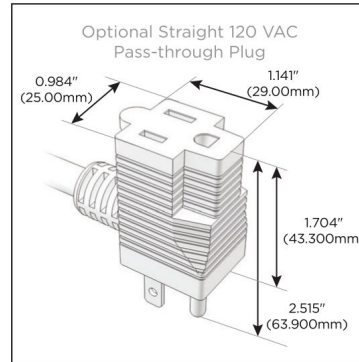

#### Module/Port Options:

- A** Tamper Resistant AC Receptacle
- E** USB-A & USB-C (20W)
- M** Double USB-A (Fast Charging Ports - 18W)
- H** HDMI
- 6** CAT 6
- 12** RJ 12
- X** Switched AC
- Y** 3-Way Switch (Low Voltage)
- V** USB-C (45W High Speed Charging Port)
- S** USB-C (25W High Speed Charging Port)
- R** Switched AC (Rocker Switch)
- D** Dimmer Switch

#### Plug:

Supplied with Low Profile Flat 45° Angle 120 VAC Plug

Optional Standard Straight 120 VAC Plug

Optional Straight 120 VAC Pass-through Plug

- CLEAN, COMPACT DESIGN
- STREAMLINED
- LOW PROFILE
- SIDE-EXITING CORDS
- PLUG & PLAY
- 6' AC CORD & PLUG (FLAT PLUG STANDARD)
- CUSTOMIZABLE CONFIGURATIONS AND FINISHES
- UL LISTED FOR MOUNTING IN FURNITURE
- 15A

# M-POWER-4T

AC POWER & DATA CONNECTIVITY SOLUTION

M-POWER-4T-AEAH-BZ4B

Specs:

**Modules/Ports:**

- A** Tamper Resistant AC Receptacle
- E** USB-A & USB-C (20W)
- H** HDMI

**A E H**

Distributed by