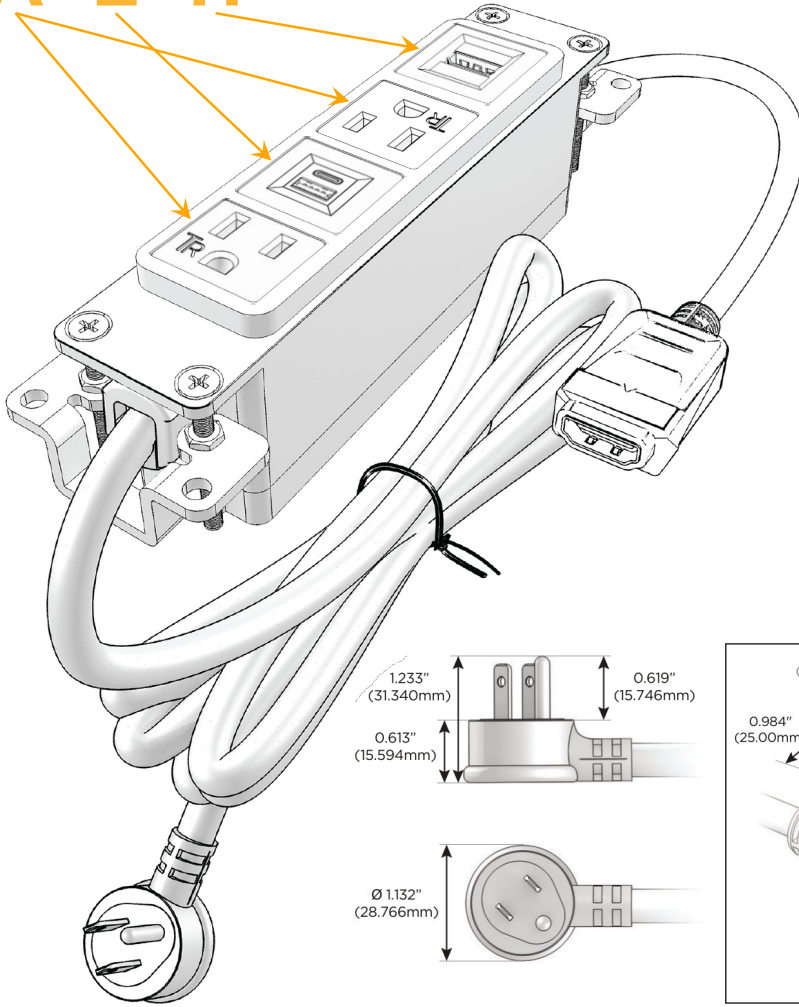

#### Module/Port Options:

- A** Tamper Resistant AC Receptacle
- E** USB-A & USB-C (20W)
- M** Double USB-A (Fast Charging Ports - 18W)
- H** HDMI
- 6** CAT 6
- 12** RJ 12
- X** Switched AC
- Y** 3-Way Switch (Low Voltage)
- V** USB-C (45W High Speed Charging Port)
- S** USB-C (25W High Speed Charging Port)
- R** Switched AC (Rocker Switch)
- D** Dimmer Switch

#### Plug:

Supplied with Low Profile Flat 45° Angle 120 VAC Plug

Optional Standard Straight 120 VAC Plug

Optional Straight 120 VAC Pass-through Plug

- CLEAN, COMPACT DESIGN
- STREAMLINED
- LOW PROFILE
- SIDE-EXITING CORDS
- PLUG & PLAY
- 6' AC CORD & PLUG (FLAT PLUG STANDARD)
- CUSTOMIZABLE CONFIGURATIONS AND FINISHES
- UL LISTED FOR MOUNTING IN FURNITURE
- 15A

# M-POWER-4T

AC POWER & DATA CONNECTIVITY SOLUTION

M-POWER-4T-AEAH-BZ4B

Specs:

**Modules/Ports:**

- A** Tamper Resistant AC Receptacle
- E** USB-A & USB-C (20W)
- H** HDMI

**A E H**

Distributed by