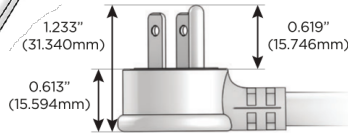

#### Plug:

Supplied with Low Profile Flat 45° Angle 120 VAC Plug

Optional Standard Straight 120 VAC Plug

Optional Straight 120 VAC Pass-through Plug

- CLEAN, COMPACT DESIGN
- STREAMLINED
- LOW PROFILE
- SIDE-EXITING CORDS
- PLUG & PLAY
- 6' AC CORD & PLUG (FLAT PLUG STANDARD)
- CUSTOMIZABLE CONFIGURATIONS AND FINISHES
- UL LISTED FOR MOUNTING IN FURNITURE
- 15A

# M-POWER-4T

AC POWER & DATA CONNECTIVITY SOLUTION

M-POWER-4T-AEAH-BZ4B

Specs:

**Modules/Ports:**

- A** Tamper Resistant AC Receptacle
- E** USB-A & USB-C (20W)
- H** HDMI

**A E H**

Distributed by