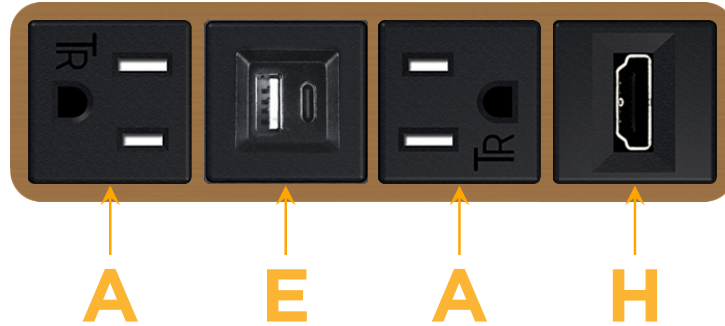

M-POWER-4T

AC POWER & DATA CONNECTIVITY SOLUTION

M-POWER-4T-AEAH-BZ4B

Distributed by

Mormax Company, Inc.

8 Westchester Plaza

Elmsford, NY 10523

914-699-0101

sales@mormax.com

mormax.com

Metro Light & Power's line of power & data solutions offers sophisticated design elements combined with greater ease of installation. Streamlined and low-profile, enhanced by side-exiting cords, our outlets advance the industry with their cutting edge look and feel. We believe flexibility is key, and we provide a variety of mounting options, including the ability to mount in limited spaces. Our outlets are available in many finishes and configurations, in addition to a custom color and finish capability for our clients.

Bezel Finish: **SOLID BRONZE BRUSHED**

Custom Finishes Available M-POWER-4T-AEAH-BZ4B

Features:

Module/Port Options:

- **A** Tamper Resistant AC Receptacle
- **E** USB-A & USB-C (20W)
- **M** Double USB-A (Fast Charging Ports - 18W)
- **H** HDMI
- **6** CAT 6
- **12** RJ 12
- **X** Switched AC
- **Y** 3-Way Switch (Low Voltage)
- **V** USB-C (45W High Speed Charging Port)
- **S** USB-C (25W High Speed Charging Port)
- **R** Switched AC (Rocker Switch)
- **D** Dimmer Switch

Plug:

Supplied with Low Profile Flat 45° Angle 120 VAC Plug

Optional Standard Straight 120 VAC Plug

Optional Straight 120 VAC Pass-through Plug

- CLEAN, COMPACT DESIGN
- STREAMLINED
- LOW PROFILE
- SIDE-EXITING CORDS
- PLUG & PLAY
- 6' AC CORD & PLUG (FLAT PLUG STANDARD)
- CUSTOMIZABLE CONFIGURATIONS AND FINISHES
- UL LISTED FOR MOUNTING IN FURNITURE
- 15A