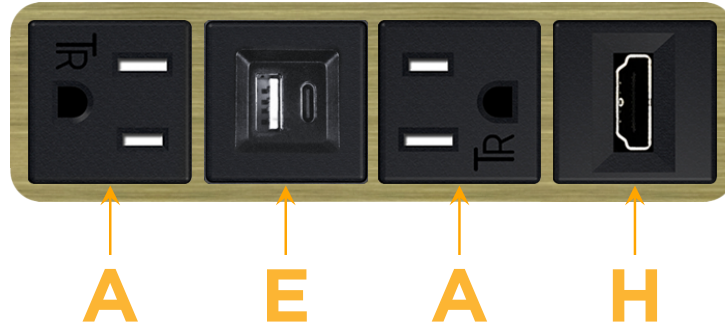

Bezel Finish: **BRASS ANTIQUED (ABS)**

Custom Finishes Available M-POWER-4T-AEAH-BRAAB

Features:

Module/Port Options:

- A** Tamper Resistant AC Receptacle
- E** USB-A & USB-C (20W)
- M** Double USB-A (Fast Charging Ports - 18W)
- H** HDMI
- 6** CAT 6
- 12** RJ 12
- X** Switched AC
- Y** 3-Way Switch (Low Voltage)
- V** USB-C (45W High Speed Charging Port)
- S** USB-C (25W High Speed Charging Port)
- R** Switched AC (Rocker Switch)
- D** Dimmer Switch

Plug:

Supplied with Low Profile Flat 45° Angle 120 VAC Plug

Optional Standard Straight 120 VAC Plug

Optional Straight 120 VAC Pass-through Plug

- CLEAN, COMPACT DESIGN
- STREAMLINED
- LOW PROFILE
- SIDE-EXITING CORDS
- PLUG & PLAY
- 6' AC CORD & PLUG (FLAT PLUG STANDARD)
- CUSTOMIZABLE CONFIGURATIONS AND FINISHES
- UL LISTED FOR MOUNTING IN FURNITURE
- 15A

M-POWER-4T

AC POWER & DATA CONNECTIVITY SOLUTION

M-POWER-4T-AEAH-BRAAB

Specs:

Modules/Ports:

- A** Tamper Resistant AC Receptacle
- E** USB-A & USB-C (20W)
- H** HDMI

A E H

Distributed by