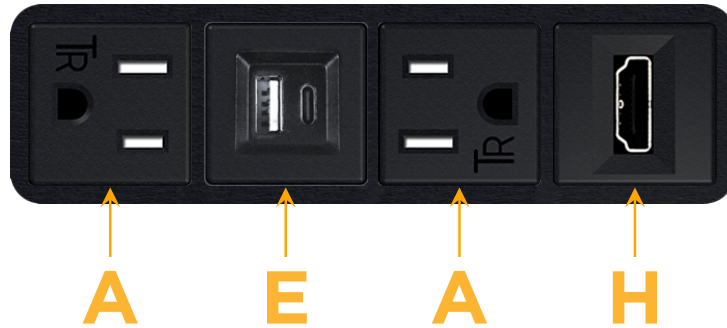

M-POWER-4T

AC POWER & DATA CONNECTIVITY SOLUTION

M-POWER-4T-AEAH-BB

Distributed by

Mormax Company, Inc.

8 Westchester Plaza

Elmsford, NY 10523

914-699-0101

sales@mormax.com

mormax.com

Metro Light & Power's line of power & data solutions offers sophisticated design elements combined with greater ease of installation. Streamlined and low-profile, enhanced by side-exiting cords, our outlets advance the industry with their cutting edge look and feel. We believe flexibility is key, and we provide a variety of mounting options, including the ability to mount in limited spaces. Our outlets are available in many finishes and configurations, in addition to a custom color and finish capability for our clients.

Bezel Finish: **BLACK (STEEL)**

Custom Finishes Available M-POWER-4T-AEAH-BB

Features:

Module/Port Options:

- **A** Tamper Resistant AC Receptacle
- **E** USB-A & USB-C (20W)
- **M** Double USB-A (Fast Charging Ports - 18W)
- **H** HDMI
- **6** CAT 6
- **12** RJ 12
- **X** Switched AC
- **Y** 3-Way Switch (Low Voltage)
- **V** USB-C (45W High Speed Charging Port)
- **S** USB-C (25W High Speed Charging Port)
- **R** Switched AC (Rocker Switch)
- **D** Dimmer Switch

Plug:

Supplied with Low Profile Flat 45° Angle 120 VAC Plug

Optional Standard Straight 120 VAC Plug

Optional Straight 120 VAC Pass-through Plug

- CLEAN, COMPACT DESIGN
- STREAMLINED
- LOW PROFILE
- SIDE-EXITING CORDS
- PLUG & PLAY
- 6' AC CORD & PLUG (FLAT PLUG STANDARD)
- CUSTOMIZABLE CONFIGURATIONS AND FINISHES
- UL LISTED FOR MOUNTING IN FURNITURE
- 15A