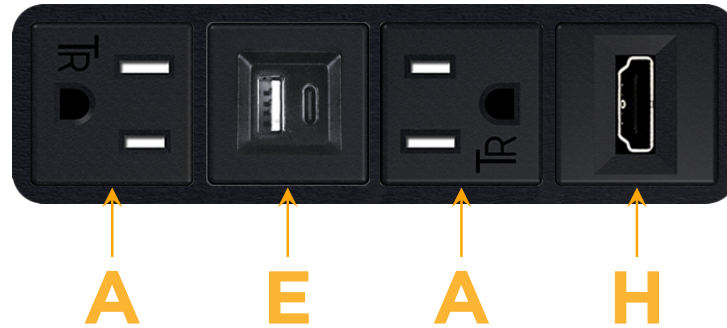

Bezel Finish: **SATIN BLACK (ABS)**

Custom Finishes Available M-POWER-4T-AEAH-B2AB

Features:

Module/Port Options:

- A** Tamper Resistant AC Receptacle
- E** USB-A & USB-C (20W)
- M** Double USB-A (Fast Charging Ports - 18W)
- H** HDMI
- 6** CAT 6
- 12** RJ 12
- X** Switched AC
- Y** 3-Way Switch (Low Voltage)
- V** USB-C (45W High Speed Charging Port)
- S** USB-C (25W High Speed Charging Port)
- R** Switched AC (Rocker Switch)
- D** Dimmer Switch

Plug:

Supplied with Low Profile Flat 45° Angle 120 VAC Plug

Optional Standard Straight 120 VAC Plug

Optional Straight 120 VAC Pass-through Plug

- CLEAN, COMPACT DESIGN
- STREAMLINED
- LOW PROFILE
- SIDE-EXITING CORDS
- PLUG & PLAY
- 6' AC CORD & PLUG (FLAT PLUG STANDARD)
- CUSTOMIZABLE CONFIGURATIONS AND FINISHES
- UL LISTED FOR MOUNTING IN FURNITURE
- 15A

M-POWER-4T

AC POWER & DATA CONNECTIVITY SOLUTION

M-POWER-4T-AEAH-B2AB

Specs:

Modules/Ports:

- A** Tamper Resistant AC Receptacle
- E** USB-A & USB-C (20W)
- H** HDMI

A E H

Distributed by