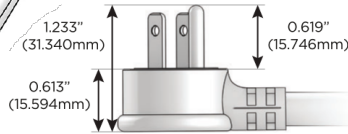

M-POWER-4T

AC POWER & DATA CONNECTIVITY SOLUTION

M-POWER-4T-AEAH-B2AB

Specs:

Modules/Ports:

- A** Tamper Resistant AC Receptacle
- E** USB-A & USB-C (20W)
- H** HDMI

A E H

Distributed by