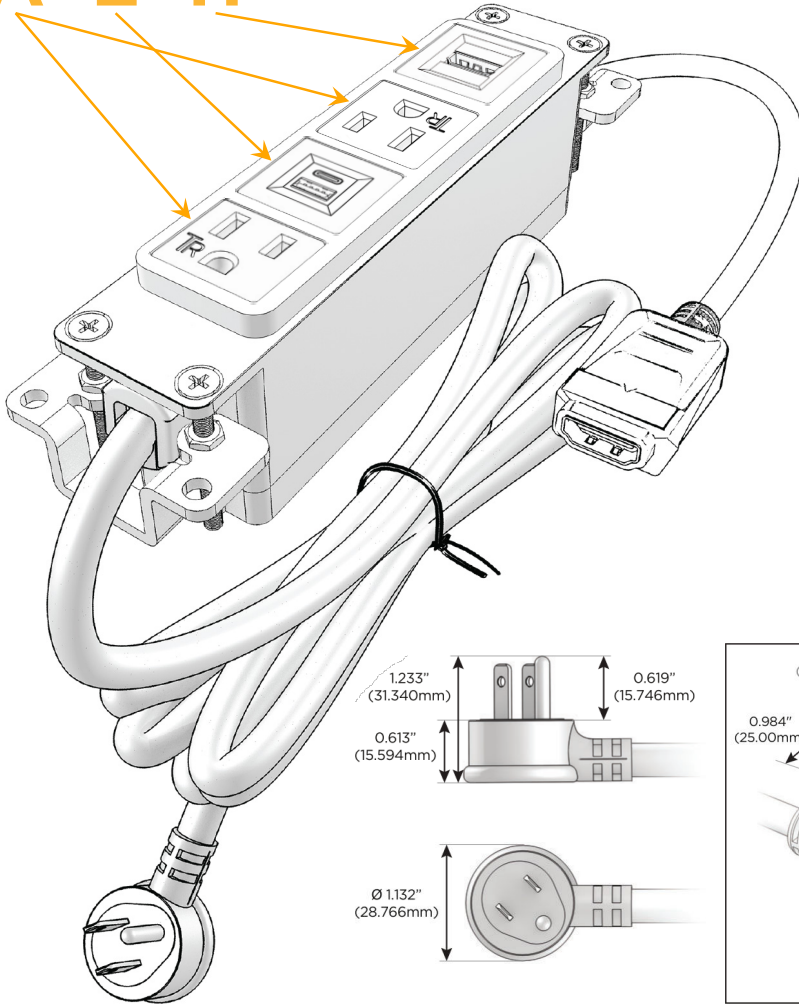

Bezel Finish: **SATIN BLACK (ABS)**

Custom Finishes Available M-POWER-4T-AEAH-B2AB

Features:

Module/Port Options:

- A** Tamper Resistant AC Receptacle
- E** USB-A & USB-C (20W)
- M** Double USB-A (Fast Charging Ports - 18W)
- H** HDMI
- 6** CAT 6
- 12** RJ 12
- X** Switched AC
- Y** 3-Way Switch (Low Voltage)
- V** USB-C (45W High Speed Charging Port)
- S** USB-C (25W High Speed Charging Port)
- R** Switched AC (Rocker Switch)
- D** Dimmer Switch

Plug:

Supplied with Low Profile Flat 45° Angle 120 VAC Plug

Optional Standard Straight 120 VAC Plug

Optional Straight 120 VAC Pass-through Plug

- CLEAN, COMPACT DESIGN
- STREAMLINED
- LOW PROFILE
- SIDE-EXITING CORDS
- PLUG & PLAY
- 6' AC CORD & PLUG (FLAT PLUG STANDARD)
- CUSTOMIZABLE CONFIGURATIONS AND FINISHES
- UL LISTED FOR MOUNTING IN FURNITURE
- 15A

M-POWER-4T

AC POWER & DATA CONNECTIVITY SOLUTION

M-POWER-4T-AEAH-B2AB

Specs:

Modules/Ports:

- A** Tamper Resistant AC Receptacle
- E** USB-A & USB-C (20W)
- H** HDMI

A E H

Distributed by