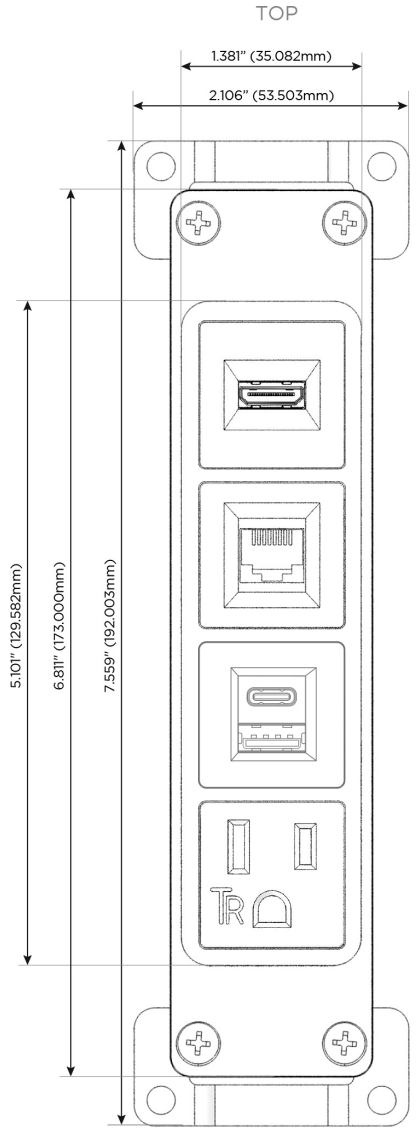

Bezel Finish: **WHITE (STEEL)**

Custom Finishes Available M-POWER-4T-AE6H-WB

Features:

Module/Port Options:

- A** Tamper Resistant AC Receptacle
- E** USB-A & USB-C (20W)
- M** Double USB-A (Fast Charging Ports - 18W)
- H** HDMI
- 6** CAT 6
- 12** RJ 12
- X** Switched AC
- Y** 3-Way Switch (Low Voltage)
- V** USB-C (45W High Speed Charging Port)
- S** USB-C (25W High Speed Charging Port)
- R** Switched AC (Rocker Switch)
- D** Dimmer Switch

Plug:

Supplied with Low Profile Flat 45° Angle 120 VAC Plug

Optional Standard Straight 120 VAC Plug

Optional Straight 120 VAC Pass-through Plug

- CLEAN, COMPACT DESIGN
- STREAMLINED
- LOW PROFILE
- SIDE-EXITING CORDS
- PLUG & PLAY
- 6' AC CORD & PLUG (FLAT PLUG STANDARD)
- CUSTOMIZABLE CONFIGURATIONS AND FINISHES
- UL LISTED FOR MOUNTING IN FURNITURE
- 15A

M-POWER-4T

AC POWER & DATA CONNECTIVITY SOLUTION

M-POWER-4T-AE6H-WB

Specs:

Modules/Ports:

- A** Tamper Resistant AC Receptacle
- E** USB-A & USB-C (20W)
- 6** CAT 6
- H** HDMI

A E 6 H

Distributed by