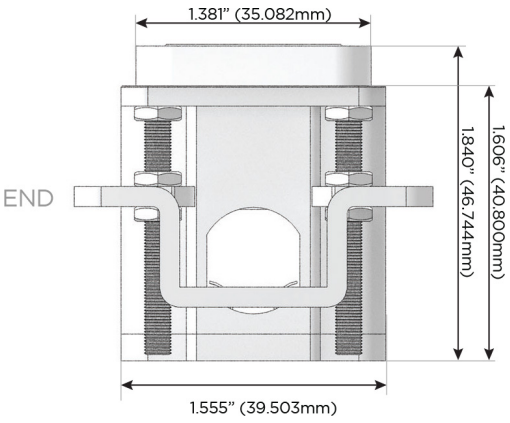

Bezel Finish: **WHITE (STEEL)**

Custom Finishes Available M-POWER-4T-AE6H-WB

Features:

Module/Port Options:

- A** Tamper Resistant AC Receptacle
- E** USB-A & USB-C (20W)
- M** Double USB-A (Fast Charging Ports - 18W)
- H** HDMI
- 6** CAT 6
- 12** RJ 12
- X** Switched AC
- Y** 3-Way Switch (Low Voltage)
- V** USB-C (45W High Speed Charging Port)
- S** USB-C (25W High Speed Charging Port)
- R** Switched AC (Rocker Switch)
- D** Dimmer Switch

Plug:

Supplied with Low Profile Flat 45° Angle 120 VAC Plug

Optional Standard Straight 120 VAC Plug

Optional Straight 120 VAC Pass-through Plug

- CLEAN, COMPACT DESIGN
- STREAMLINED
- LOW PROFILE
- SIDE-EXITING CORDS
- PLUG & PLAY
- 6' AC CORD & PLUG (FLAT PLUG STANDARD)
- CUSTOMIZABLE CONFIGURATIONS AND FINISHES
- UL LISTED FOR MOUNTING IN FURNITURE
- 15A

M-POWER-4T

AC POWER & DATA CONNECTIVITY SOLUTION

M-POWER-4T-AE6H-WB

Specs:

Modules/Ports:

- A** Tamper Resistant AC Receptacle
- E** USB-A & USB-C (20W)
- 6** CAT 6
- H** HDMI

A E 6 H

Distributed by