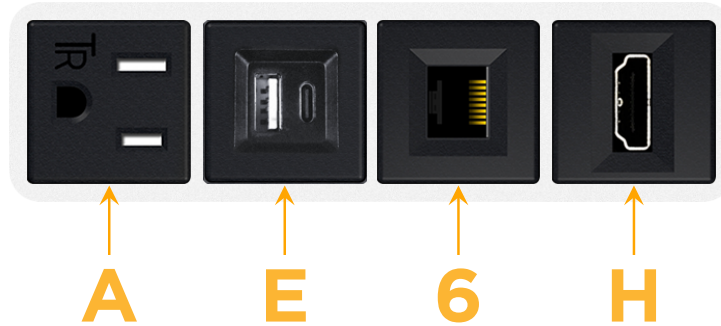

Bezel Finish: **WHITE (STEEL)**

Custom Finishes Available M-POWER-4T-AE6H-WB

Features:

Module/Port Options:

- A** Tamper Resistant AC Receptacle
- E** USB-A & USB-C (20W)
- M** Double USB-A (Fast Charging Ports - 18W)
- H** HDMI
- 6** CAT 6
- 12** RJ 12
- X** Switched AC
- Y** 3-Way Switch (Low Voltage)
- V** USB-C (45W High Speed Charging Port)
- S** USB-C (25W High Speed Charging Port)
- R** Switched AC (Rocker Switch)
- D** Dimmer Switch

Plug:

Supplied with Low Profile Flat 45° Angle 120 VAC Plug

Optional Standard Straight 120 VAC Plug

Optional Straight 120 VAC Pass-through Plug

- CLEAN, COMPACT DESIGN
- STREAMLINED
- LOW PROFILE
- SIDE-EXITING CORDS
- PLUG & PLAY
- 6' AC CORD & PLUG (FLAT PLUG STANDARD)
- CUSTOMIZABLE CONFIGURATIONS AND FINISHES
- UL LISTED FOR MOUNTING IN FURNITURE
- 15A

M-POWER-4T

AC POWER & DATA CONNECTIVITY SOLUTION

M-POWER-4T-AE6H-WB

Specs:

Modules/Ports:

- A** Tamper Resistant AC Receptacle
- E** USB-A & USB-C (20W)
- 6** CAT 6
- H** HDMI

A E 6 H

Distributed by