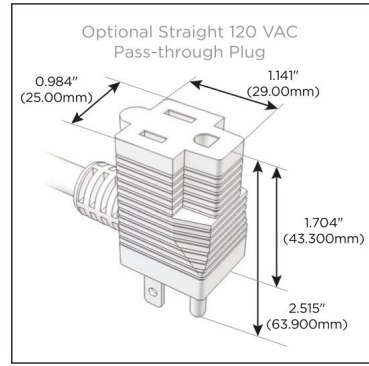

Bezel Finish: **WHITE (STEEL)**

Custom Finishes Available M-POWER-4T-AE6H-WB

Features:

Module/Port Options:

- A** Tamper Resistant AC Receptacle
- E** USB-A & USB-C (20W)
- M** Double USB-A (Fast Charging Ports - 18W)
- H** HDMI
- 6** CAT 6
- 12** RJ 12
- X** Switched AC
- Y** 3-Way Switch (Low Voltage)
- V** USB-C (45W High Speed Charging Port)
- S** USB-C (25W High Speed Charging Port)
- R** Switched AC (Rocker Switch)
- D** Dimmer Switch

Plug:

Supplied with Low Profile Flat 45° Angle 120 VAC Plug

Optional Standard Straight 120 VAC Plug

Optional Straight 120 VAC Pass-through Plug

- CLEAN, COMPACT DESIGN
- STREAMLINED
- LOW PROFILE
- SIDE-EXITING CORDS
- PLUG & PLAY
- 6' AC CORD & PLUG (FLAT PLUG STANDARD)
- CUSTOMIZABLE CONFIGURATIONS AND FINISHES
- UL LISTED FOR MOUNTING IN FURNITURE
- 15A

M-POWER-4T

AC POWER & DATA CONNECTIVITY SOLUTION

M-POWER-4T-AE6H-WB

Specs:

Modules/Ports:

- A** Tamper Resistant AC Receptacle
- E** USB-A & USB-C (20W)
- 6** CAT 6
- H** HDMI

A E 6 H

Distributed by