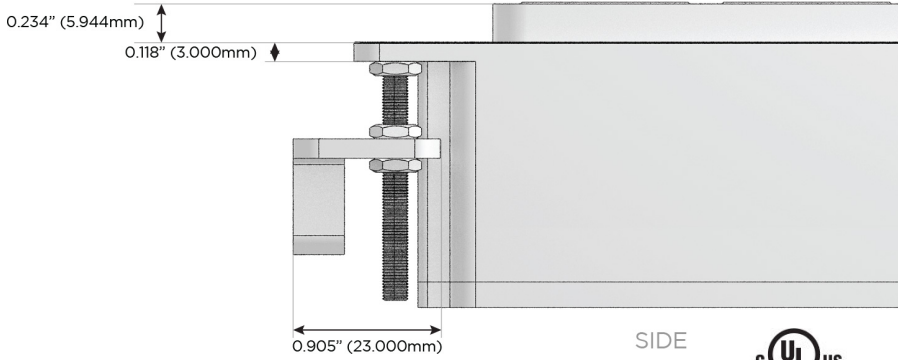

M-POWER-4T

AC POWER & DATA CONNECTIVITY SOLUTION

M-POWER-4T-AE6H-WB

Specs:

Modules/Ports:

- A** Tamper Resistant AC Receptacle
- E** USB-A & USB-C (20W)
- 6** CAT 6
- H** HDMI

A E 6 H

Distributed by