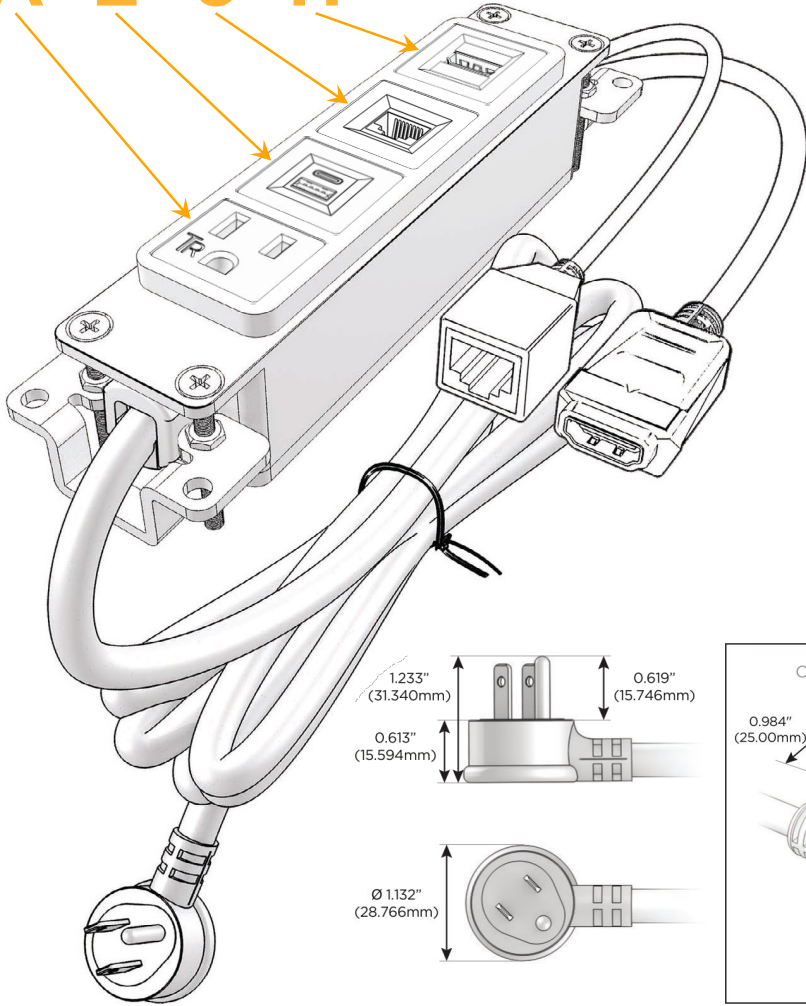

Bezel Finish: **WHITE (STEEL)**

Custom Finishes Available M-POWER-4T-AE6H-WB

Features:

Module/Port Options:

- A** Tamper Resistant AC Receptacle
- E** USB-A & USB-C (20W)
- M** Double USB-A (Fast Charging Ports - 18W)
- H** HDMI
- 6** CAT 6
- 12** RJ 12
- X** Switched AC
- Y** 3-Way Switch (Low Voltage)
- V** USB-C (45W High Speed Charging Port)
- S** USB-C (25W High Speed Charging Port)
- R** Switched AC (Rocker Switch)
- D** Dimmer Switch

Plug:

Supplied with Low Profile Flat 45° Angle 120 VAC Plug

Optional Standard Straight 120 VAC Plug

Optional Straight 120 VAC Pass-through Plug

- CLEAN, COMPACT DESIGN
- STREAMLINED
- LOW PROFILE
- SIDE-EXITING CORDS
- PLUG & PLAY
- 6' AC CORD & PLUG (FLAT PLUG STANDARD)
- CUSTOMIZABLE CONFIGURATIONS AND FINISHES
- UL LISTED FOR MOUNTING IN FURNITURE
- 15A

M-POWER-4T

AC POWER & DATA CONNECTIVITY SOLUTION

M-POWER-4T-AE6H-WB

Specs:

Modules/Ports:

- A** Tamper Resistant AC Receptacle
- E** USB-A & USB-C (20W)
- 6** CAT 6
- H** HDMI

A E 6 H

Distributed by