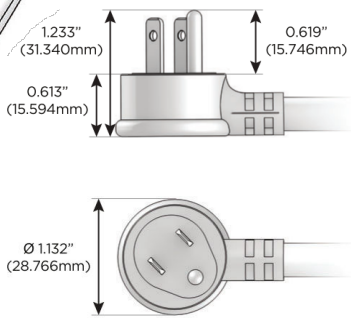

Bezel Finish: **WHITE (STEEL)**

Custom Finishes Available M-POWER-4T-AE6H-WB

Features:

Module/Port Options:

- A** Tamper Resistant AC Receptacle
- E** USB-A & USB-C (20W)
- M** Double USB-A (Fast Charging Ports - 18W)
- H** HDMI
- 6** CAT 6
- 12** RJ 12
- X** Switched AC
- Y** 3-Way Switch (Low Voltage)
- V** USB-C (45W High Speed Charging Port)
- S** USB-C (25W High Speed Charging Port)
- R** Switched AC (Rocker Switch)
- D** Dimmer Switch

Plug:

Supplied with Low Profile Flat 45° Angle 120 VAC Plug

Optional Standard Straight 120 VAC Plug

Optional Straight 120 VAC Pass-through Plug

- CLEAN, COMPACT DESIGN
- STREAMLINED
- LOW PROFILE
- SIDE-EXITING CORDS
- PLUG & PLAY
- 6' AC CORD & PLUG (FLAT PLUG STANDARD)
- CUSTOMIZABLE CONFIGURATIONS AND FINISHES
- UL LISTED FOR MOUNTING IN FURNITURE
- 15A

M-POWER-4T

AC POWER & DATA CONNECTIVITY SOLUTION

M-POWER-4T-AE6H-WB

Specs:

Modules/Ports:

- A** Tamper Resistant AC Receptacle
- E** USB-A & USB-C (20W)
- 6** CAT 6
- H** HDMI

A E 6 H

Distributed by