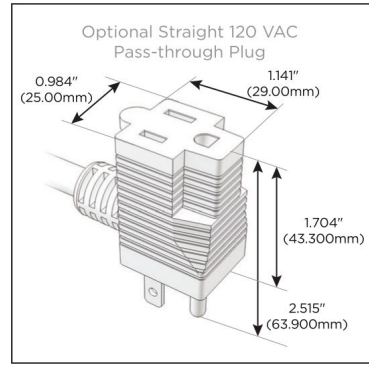

### Module/Port Options:

- A Tamper Resistant AC Receptacle
- E USB-A & USB-C (20W)
- M Double USB-A (Fast Charging Ports - 18W)
- H HDMI
- 6 CAT 6
- 12 RJ 12
- X Switched AC
- Y 3-Way Switch (Low Voltage)
- V USB-C (45W High Speed Charging Port)
- S USB-C (25W High Speed Charging Port)
- R Switched AC (Rocker Switch)
- D Dimmer Switch

### Plug:

- Supplied with Low Profile Flat 45° Angle 120 VAC Plug
- Optional Standard Straight 120 VAC Plug
- Optional Straight 120 VAC Pass-through Plug

- CLEAN, COMPACT DESIGN
- STREAMLINED
- LOW PROFILE
- SIDE-EXITING CORDS
- PLUG & PLAY
- 6' AC CORD & PLUG (FLAT PLUG STANDARD)
- CUSTOMIZABLE CONFIGURATIONS AND FINISHES
- UL LISTED FOR MOUNTING IN FURNITURE
- 15A

# M-POWER-4T

AC POWER & DATA CONNECTIVITY SOLUTION

M-POWER-4T-AE6H-SS8B

Specs:

**Modules/Ports:**

- A** Tamper Resistant AC Receptacle
- E** USB-A & USB-C (20W)
- 6** CAT 6
- H** HDMI

**A E 6 H**

Distributed by