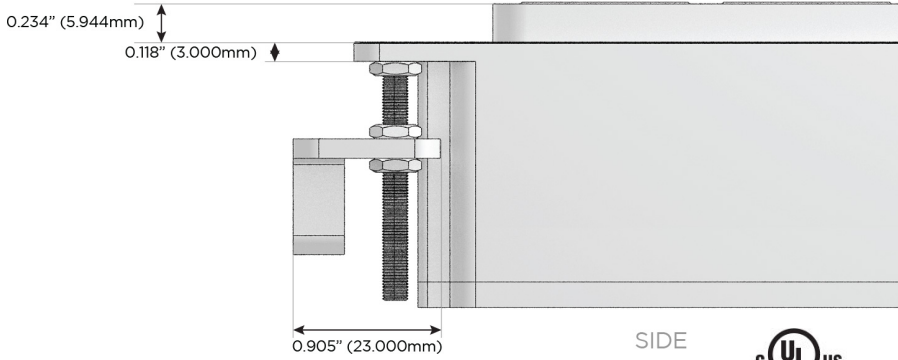

# M-POWER-4T

AC POWER & DATA CONNECTIVITY SOLUTION

M-POWER-4T-AE6H-SS8B

Specs:

**Modules/Ports:**

- A** Tamper Resistant AC Receptacle
- E** USB-A & USB-C (20W)
- 6** CAT 6
- H** HDMI

**A E 6 H**

Distributed by