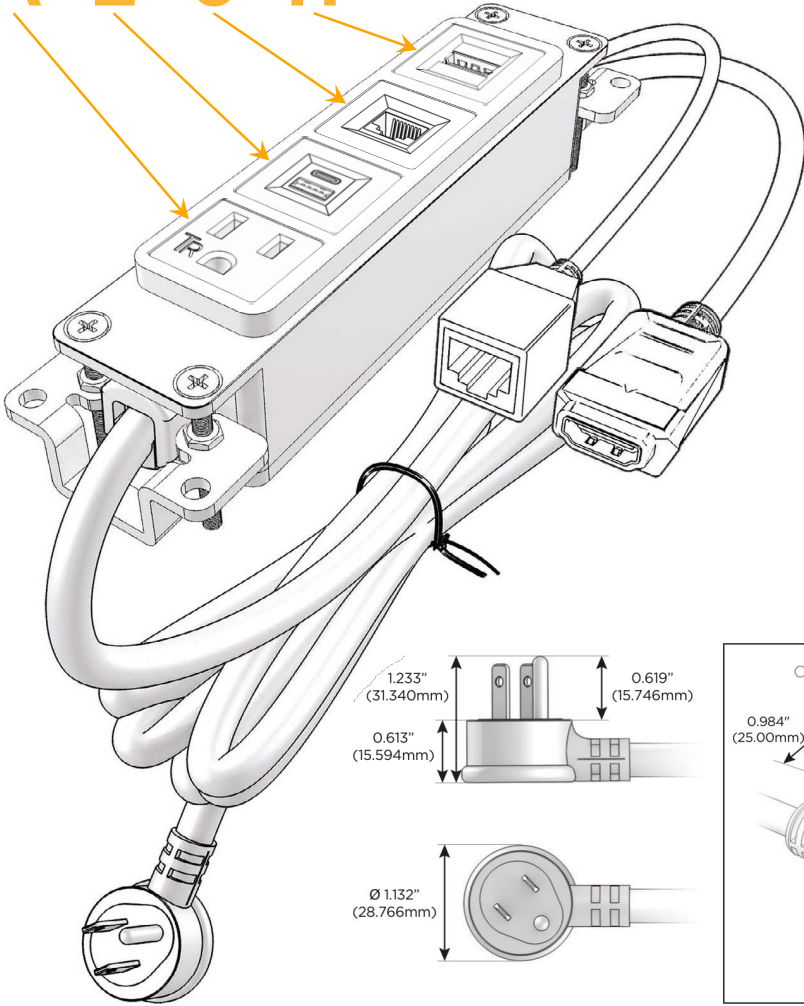

### Module/Port Options:

- A Tamper Resistant AC Receptacle
- E USB-A & USB-C (20W)
- M Double USB-A (Fast Charging Ports - 18W)
- H HDMI
- 6 CAT 6
- 12 RJ 12
- X Switched AC
- Y 3-Way Switch (Low Voltage)
- V USB-C (45W High Speed Charging Port)
- S USB-C (25W High Speed Charging Port)
- R Switched AC (Rocker Switch)
- D Dimmer Switch

### Plug:

- Supplied with Low Profile Flat 45° Angle 120 VAC Plug
- Optional Standard Straight 120 VAC Plug
- Optional Straight 120 VAC Pass-through Plug

- CLEAN, COMPACT DESIGN
- STREAMLINED
- LOW PROFILE
- SIDE-EXITING CORDS
- PLUG & PLAY
- 6' AC CORD & PLUG (FLAT PLUG STANDARD)
- CUSTOMIZABLE CONFIGURATIONS AND FINISHES
- UL LISTED FOR MOUNTING IN FURNITURE
- 15A

# M-POWER-4T

AC POWER & DATA CONNECTIVITY SOLUTION

M-POWER-4T-AE6H-SS8B

Specs:

**Modules/Ports:**

- A** Tamper Resistant AC Receptacle
- E** USB-A & USB-C (20W)
- 6** CAT 6
- H** HDMI

**A E 6 H**

Distributed by