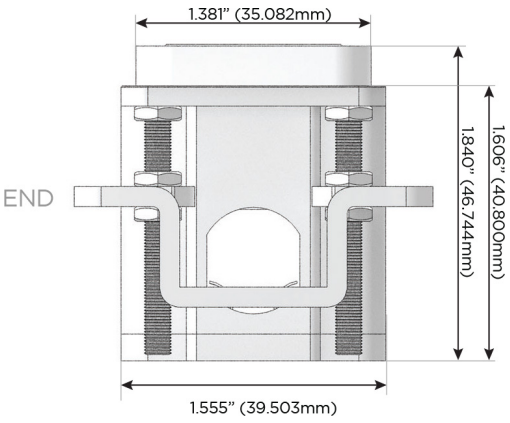

### Plug:

- Supplied with Low Profile Flat 45° Angle 120 VAC Plug
- Optional Standard Straight 120 VAC Plug
- Optional Straight 120 VAC Pass-through Plug

- CLEAN, COMPACT DESIGN
- STREAMLINED
- LOW PROFILE
- SIDE-EXITING CORDS
- PLUG & PLAY
- 6' AC CORD & PLUG (FLAT PLUG STANDARD)
- CUSTOMIZABLE CONFIGURATIONS AND FINISHES
- UL LISTED FOR MOUNTING IN FURNITURE
- 15A

# M-POWER-4T

AC POWER & DATA CONNECTIVITY SOLUTION

M-POWER-4T-AE6H-SS8B

Specs:

**Modules/Ports:**

- A** Tamper Resistant AC Receptacle
- E** USB-A & USB-C (20W)
- 6** CAT 6
- H** HDMI

**A E 6 H**

Distributed by