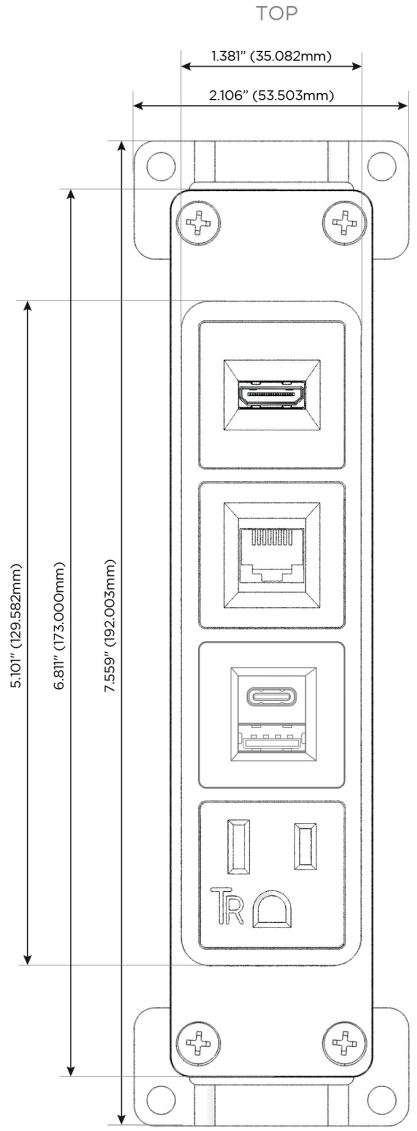

### Module/Port Options:

- A Tamper Resistant AC Receptacle
- E USB-A & USB-C (20W)
- M Double USB-A (Fast Charging Ports - 18W)
- H HDMI
- 6 CAT 6
- 12 RJ 12
- X Switched AC
- Y 3-Way Switch (Low Voltage)
- V USB-C (45W High Speed Charging Port)
- S USB-C (25W High Speed Charging Port)
- R Switched AC (Rocker Switch)
- D Dimmer Switch

### Plug:

- Supplied with Low Profile Flat 45° Angle 120 VAC Plug
- Optional Standard Straight 120 VAC Plug
- Optional Straight 120 VAC Pass-through Plug

- CLEAN, COMPACT DESIGN
- STREAMLINED
- LOW PROFILE
- SIDE-EXITING CORDS
- PLUG & PLAY
- 6' AC CORD & PLUG (FLAT PLUG STANDARD)
- CUSTOMIZABLE CONFIGURATIONS AND FINISHES
- UL LISTED FOR MOUNTING IN FURNITURE
- 15A

# M-POWER-4T

AC POWER & DATA CONNECTIVITY SOLUTION

M-POWER-4T-AE6H-SS8B

Specs:

**Modules/Ports:**

- A** Tamper Resistant AC Receptacle
- E** USB-A & USB-C (20W)
- 6** CAT 6
- H** HDMI

**A E 6 H**

Distributed by