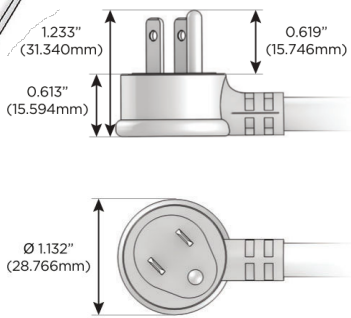

### Module/Port Options:

- A Tamper Resistant AC Receptacle
- E USB-A & USB-C (20W)
- M Double USB-A (Fast Charging Ports - 18W)
- H HDMI
- 6 CAT 6
- 12 RJ 12
- X Switched AC
- Y 3-Way Switch (Low Voltage)
- V USB-C (45W High Speed Charging Port)
- S USB-C (25W High Speed Charging Port)
- R Switched AC (Rocker Switch)
- D Dimmer Switch

### Plug:

- Supplied with Low Profile Flat 45° Angle 120 VAC Plug
- Optional Standard Straight 120 VAC Plug
- Optional Straight 120 VAC Pass-through Plug

- CLEAN, COMPACT DESIGN
- STREAMLINED
- LOW PROFILE
- SIDE-EXITING CORDS
- PLUG & PLAY
- 6' AC CORD & PLUG (FLAT PLUG STANDARD)
- CUSTOMIZABLE CONFIGURATIONS AND FINISHES
- UL LISTED FOR MOUNTING IN FURNITURE
- 15A

# M-POWER-4T

AC POWER & DATA CONNECTIVITY SOLUTION

M-POWER-4T-AE6H-SS8B

Specs:

**Modules/Ports:**

- A** Tamper Resistant AC Receptacle
- E** USB-A & USB-C (20W)
- 6** CAT 6
- H** HDMI

**A E 6 H**

Distributed by