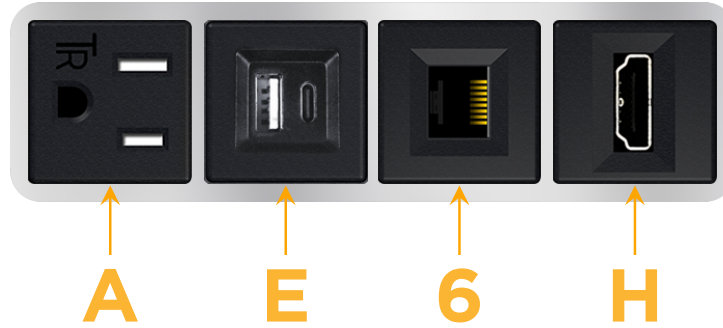

M-POWER-4T

AC POWER & DATA CONNECTIVITY SOLUTION

M-POWER-4T-AE6H-SS8B

Distributed by

Mormax Company, Inc.

8 Westchester Plaza

Elmsford, NY 10523

914-699-0101

sales@mormax.com

mormax.com

Metro Light & Power's line of power & data solutions offers sophisticated design elements combined with greater ease of installation. Streamlined and low-profile, enhanced by side-exiting cords, our outlets advance the industry with their cutting edge look and feel. We believe flexibility is key, and we provide a variety of mounting options, including the ability to mount in limited spaces. Our outlets are available in many finishes and configurations, in addition to a custom color and finish capability for our clients.

Bezel Finish: **STAINLESS STEEL MIRROR FINISH**

Custom Finishes Available M-POWER-4T-AE6H-SS8B

Features:

Module/Port Options:

- A Tamper Resistant AC Receptacle
- E USB-A & USB-C (20W)
- M Double USB-A (Fast Charging Ports - 18W)
- H HDMI
- 6 CAT 6
- 12 RJ 12
- X Switched AC
- Y 3-Way Switch (Low Voltage)
- V USB-C (45W High Speed Charging Port)
- S USB-C (25W High Speed Charging Port)
- R Switched AC (Rocker Switch)
- D Dimmer Switch

Plug:

- Supplied with Low Profile Flat 45° Angle 120 VAC Plug
- Optional Standard Straight 120 VAC Plug
- Optional Straight 120 VAC Pass-through Plug

- CLEAN, COMPACT DESIGN
- STREAMLINED
- LOW PROFILE
- SIDE-EXITING CORDS
- PLUG & PLAY
- 6' AC CORD & PLUG (FLAT PLUG STANDARD)
- CUSTOMIZABLE CONFIGURATIONS AND FINISHES
- UL LISTED FOR MOUNTING IN FURNITURE
- 15A