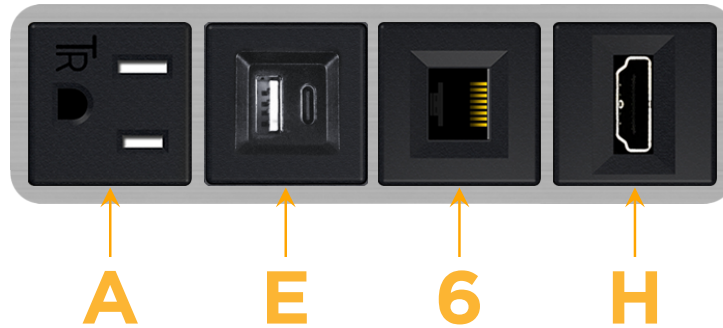

M-POWER-4T

AC POWER & DATA CONNECTIVITY SOLUTION

M-POWER-4T-AE6H-SS4AB

Distributed by

Mormax Company, Inc.

8 Westchester Plaza

Elmsford, NY 10523

914-699-0101

sales@mormax.com

mormax.com

Metro Light & Power's line of power & data solutions offers sophisticated design elements combined with greater ease of installation. Streamlined and low-profile, enhanced by side-exiting cords, our outlets advance the industry with their cutting edge look and feel. We believe flexibility is key, and we provide a variety of mounting options, including the ability to mount in limited spaces. Our outlets are available in many finishes and configurations, in addition to a custom color and finish capability for our clients.

Bezel Finish: **BRUSHED STAINLESS (ABS)**

Custom Finishes Available M-POWER-4T-AE6H-SS4AB

Features:

Module/Port Options:

- **A** Tamper Resistant AC Receptacle
- **E** USB-A & USB-C (20W)
- **M** Double USB-A (Fast Charging Ports - 18W)
- **H** HDMI
- **6** CAT 6
- **12** RJ 12
- **X** Switched AC
- **Y** 3-Way Switch (Low Voltage)
- **V** USB-C (45W High Speed Charging Port)
- **S** USB-C (25W High Speed Charging Port)
- **R** Switched AC (Rocker Switch)
- **D** Dimmer Switch

Plug:

Supplied with Low Profile Flat 45° Angle 120 VAC Plug

Optional Standard Straight 120 VAC Plug

Optional Straight 120 VAC Pass-through Plug

- CLEAN, COMPACT DESIGN
- STREAMLINED
- LOW PROFILE
- SIDE-EXITING CORDS
- PLUG & PLAY
- 6' AC CORD & PLUG (FLAT PLUG STANDARD)
- CUSTOMIZABLE CONFIGURATIONS AND FINISHES
- UL LISTED FOR MOUNTING IN FURNITURE
- 15A