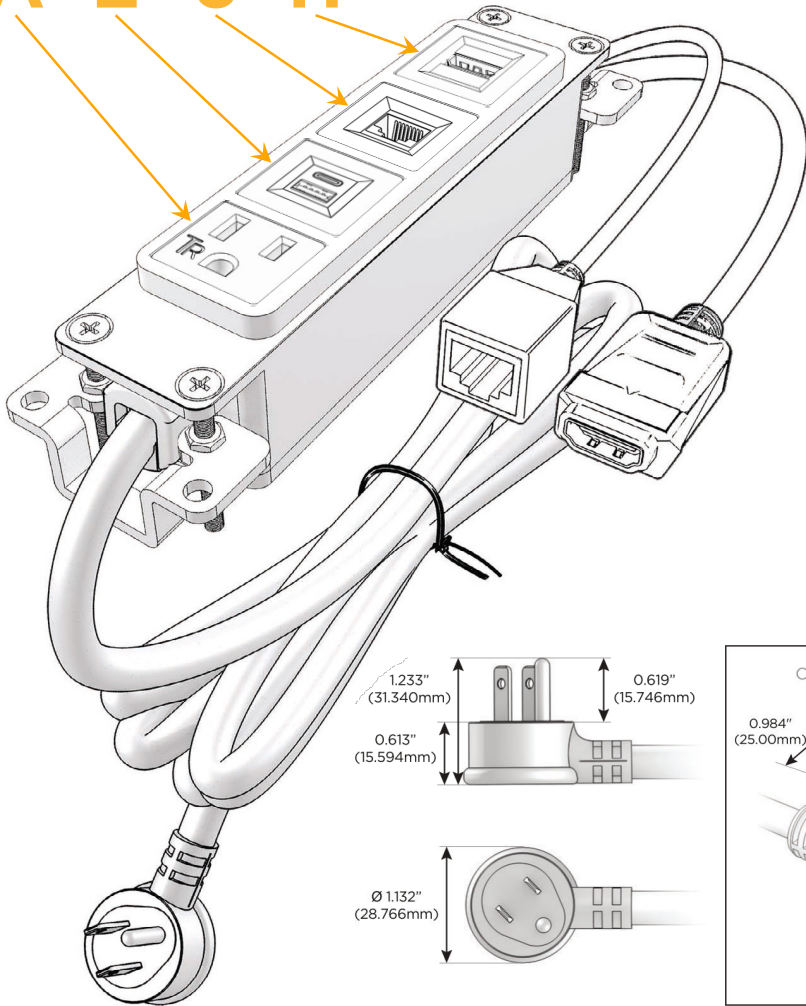

### Module/Port Options:

- A** Tamper Resistant AC Receptacle
- E** USB-A & USB-C (20W)
- M** Double USB-A (Fast Charging Ports - 18W)
- H** HDMI
- 6** CAT 6
- 12** RJ 12
- X** Switched AC
- Y** 3-Way Switch (Low Voltage)
- V** USB-C (45W High Speed Charging Port)
- S** USB-C (25W High Speed Charging Port)
- R** Switched AC (Rocker Switch)
- D** Dimmer Switch

### Plug:

Supplied with Low Profile Flat 45° Angle 120 VAC Plug

Optional Standard Straight 120 VAC Plug

Optional Straight 120 VAC Pass-through Plug

- CLEAN, COMPACT DESIGN
- STREAMLINED
- LOW PROFILE
- SIDE-EXITING CORDS
- PLUG & PLAY
- 6' AC CORD & PLUG (FLAT PLUG STANDARD)
- CUSTOMIZABLE CONFIGURATIONS AND FINISHES
- UL LISTED FOR MOUNTING IN FURNITURE
- 15A

# M-POWER-4T

AC POWER & DATA CONNECTIVITY SOLUTION

M-POWER-4T-AE6H-SS4AB

Specs:

**Modules/Ports:**

- A** Tamper Resistant AC Receptacle
- E** USB-A & USB-C (20W)
- 6** CAT 6
- H** HDMI

**A E 6 H**

Distributed by