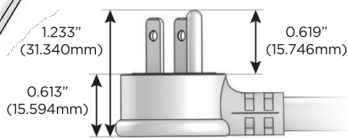

### Plug:

Supplied with Low Profile Flat 45° Angle 120 VAC Plug

Optional Standard Straight 120 VAC Plug

Optional Straight 120 VAC Pass-through Plug

- CLEAN, COMPACT DESIGN
- STREAMLINED
- LOW PROFILE
- SIDE-EXITING CORDS
- PLUG & PLAY
- 6' AC CORD & PLUG (FLAT PLUG STANDARD)
- CUSTOMIZABLE CONFIGURATIONS AND FINISHES
- UL LISTED FOR MOUNTING IN FURNITURE
- 15A

# M-POWER-4T

AC POWER & DATA CONNECTIVITY SOLUTION

M-POWER-4T-AE6H-SS4AB

Specs:

**Modules/Ports:**

- A** Tamper Resistant AC Receptacle
- E** USB-A & USB-C (20W)
- 6** CAT 6
- H** HDMI

**A E 6 H**

Distributed by