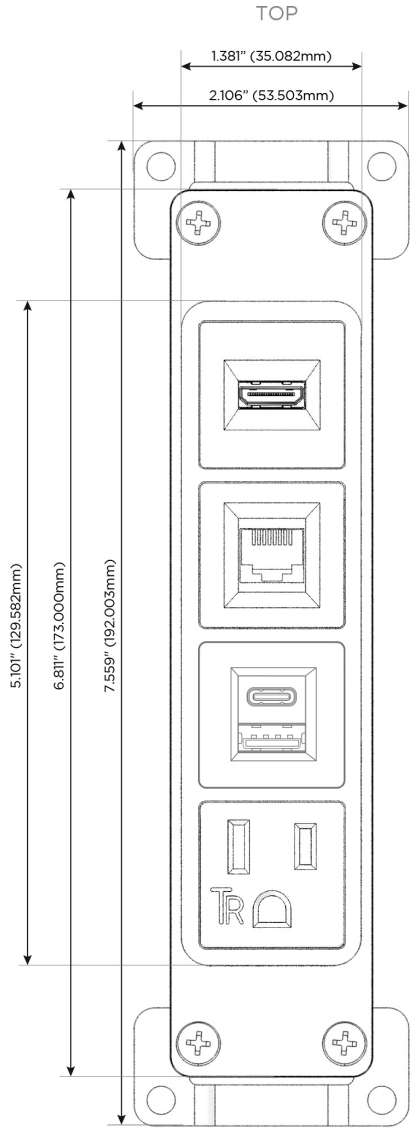

Bezel Finish: **MAGNESIUM (ABS)**

Custom Finishes Available M-POWER-4T-AE6H-MAB

Features:

Module/Port Options:

- A** Tamper Resistant AC Receptacle
- E** USB-A & USB-C (20W)
- M** Double USB-A (Fast Charging Ports - 18W)
- H** HDMI
- 6** CAT 6
- 12** RJ 12
- X** Switched AC
- Y** 3-Way Switch (Low Voltage)
- V** USB-C (45W High Speed Charging Port)
- S** USB-C (25W High Speed Charging Port)
- R** Switched AC (Rocker Switch)
- D** Dimmer Switch

Plug:

Supplied with Low Profile Flat 45° Angle 120 VAC Plug

Optional Standard Straight 120 VAC Plug

Optional Straight 120 VAC Pass-through Plug

- CLEAN, COMPACT DESIGN
- STREAMLINED
- LOW PROFILE
- SIDE-EXITING CORDS
- PLUG & PLAY
- 6' AC CORD & PLUG (FLAT PLUG STANDARD)
- CUSTOMIZABLE CONFIGURATIONS AND FINISHES
- UL LISTED FOR MOUNTING IN FURNITURE
- 15A

M-POWER-4T

AC POWER & DATA CONNECTIVITY SOLUTION

M-POWER-4T-AE6H-MAB

Specs:

Modules/Ports:

- A** Tamper Resistant AC Receptacle
- E** USB-A & USB-C (20W)
- 6** CAT 6
- H** HDMI

A E 6 H

Distributed by