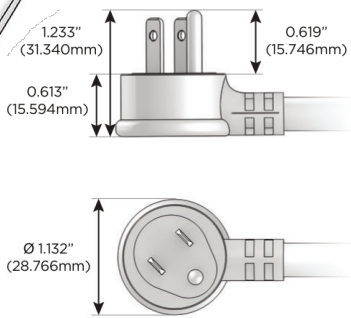

Plug:

Supplied with Low Profile Flat 45° Angle 120 VAC Plug

Optional Standard Straight 120 VAC Plug

Optional Straight 120 VAC Pass-through Plug

- CLEAN, COMPACT DESIGN
- STREAMLINED
- LOW PROFILE
- SIDE-EXITING CORDS
- PLUG & PLAY
- 6' AC CORD & PLUG (FLAT PLUG STANDARD)
- CUSTOMIZABLE CONFIGURATIONS AND FINISHES
- UL LISTED FOR MOUNTING IN FURNITURE
- 15A

M-POWER-4T

AC POWER & DATA CONNECTIVITY SOLUTION

M-POWER-4T-AE6H-MAB

Specs:

Modules/Ports:

- A** Tamper Resistant AC Receptacle
- E** USB-A & USB-C (20W)
- 6** CAT 6
- H** HDMI

A E 6 H

Distributed by