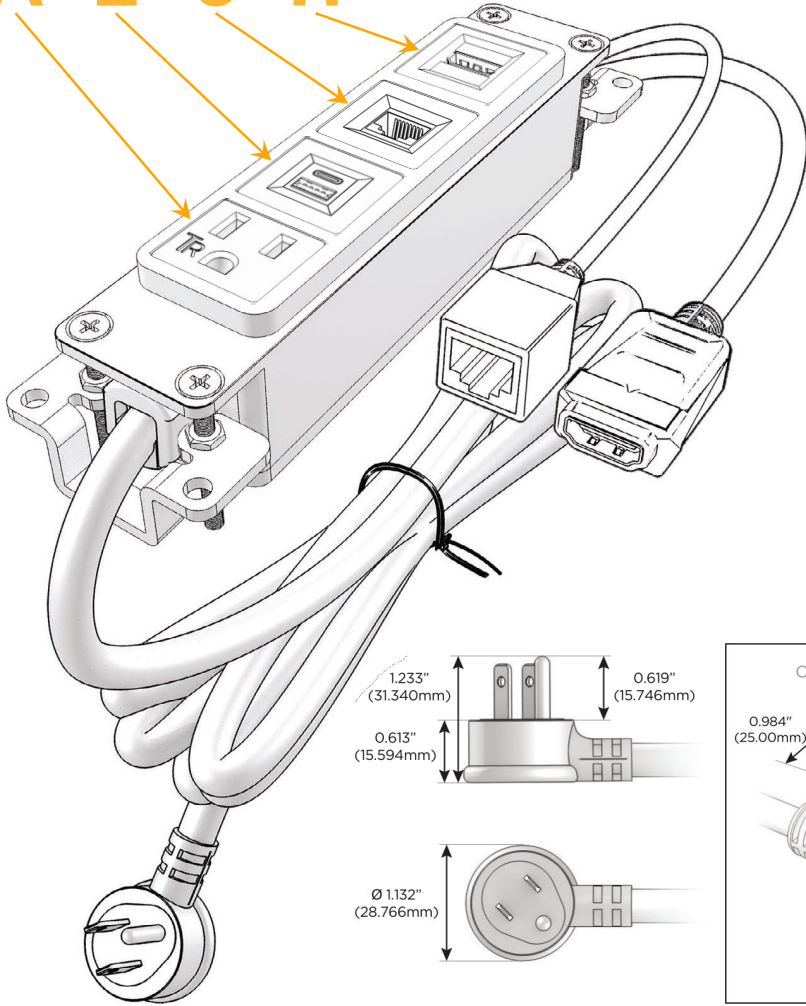

Bezel Finish: **MAGNESIUM (ABS)**

Custom Finishes Available M-POWER-4T-AE6H-MAB

Features:

Module/Port Options:

- A** Tamper Resistant AC Receptacle
- E** USB-A & USB-C (20W)
- M** Double USB-A (Fast Charging Ports - 18W)
- H** HDMI
- 6** CAT 6
- 12** RJ 12
- X** Switched AC
- Y** 3-Way Switch (Low Voltage)
- V** USB-C (45W High Speed Charging Port)
- S** USB-C (25W High Speed Charging Port)
- R** Switched AC (Rocker Switch)
- D** Dimmer Switch

Plug:

Supplied with Low Profile Flat 45° Angle 120 VAC Plug

Optional Standard Straight 120 VAC Plug

Optional Straight 120 VAC Pass-through Plug

- CLEAN, COMPACT DESIGN
- STREAMLINED
- LOW PROFILE
- SIDE-EXITING CORDS
- PLUG & PLAY
- 6' AC CORD & PLUG (FLAT PLUG STANDARD)
- CUSTOMIZABLE CONFIGURATIONS AND FINISHES
- UL LISTED FOR MOUNTING IN FURNITURE
- 15A

M-POWER-4T

AC POWER & DATA CONNECTIVITY SOLUTION

M-POWER-4T-AE6H-MAB

Specs:

Modules/Ports:

- A** Tamper Resistant AC Receptacle
- E** USB-A & USB-C (20W)
- 6** CAT 6
- H** HDMI

A E 6 H

Distributed by