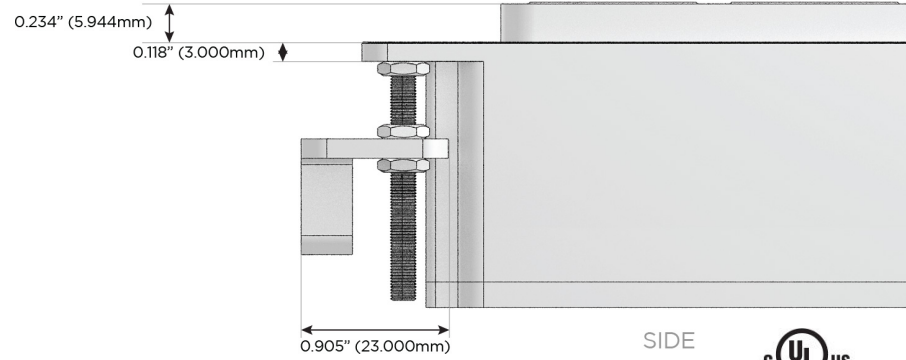

M-POWER-4T

AC POWER & DATA CONNECTIVITY SOLUTION

M-POWER-4T-AE6H-MAB

Specs:

Modules/Ports:

- A** Tamper Resistant AC Receptacle
- E** USB-A & USB-C (20W)
- 6** CAT 6
- H** HDMI

A E 6 H

Distributed by