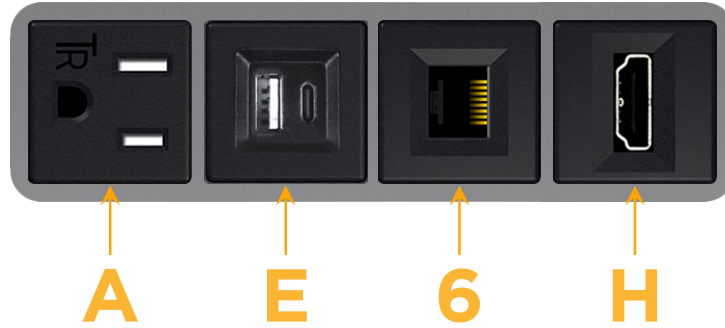

Bezel Finish: **MAGNESIUM (ABS)**

Custom Finishes Available M-POWER-4T-AE6H-MAB

Features:

Module/Port Options:

- A** Tamper Resistant AC Receptacle
- E** USB-A & USB-C (20W)
- M** Double USB-A (Fast Charging Ports - 18W)
- H** HDMI
- 6** CAT 6
- 12** RJ 12
- X** Switched AC
- Y** 3-Way Switch (Low Voltage)
- V** USB-C (45W High Speed Charging Port)
- S** USB-C (25W High Speed Charging Port)
- R** Switched AC (Rocker Switch)
- D** Dimmer Switch

Plug:

Supplied with Low Profile Flat 45° Angle 120 VAC Plug

Optional Standard Straight 120 VAC Plug

Optional Straight 120 VAC Pass-through Plug

- CLEAN, COMPACT DESIGN
- STREAMLINED
- LOW PROFILE
- SIDE-EXITING CORDS
- PLUG & PLAY
- 6' AC CORD & PLUG (FLAT PLUG STANDARD)
- CUSTOMIZABLE CONFIGURATIONS AND FINISHES
- UL LISTED FOR MOUNTING IN FURNITURE
- 15A

M-POWER-4T

AC POWER & DATA CONNECTIVITY SOLUTION

M-POWER-4T-AE6H-MAB

Specs:

Modules/Ports:

- A** Tamper Resistant AC Receptacle
- E** USB-A & USB-C (20W)
- 6** CAT 6
- H** HDMI

A E 6 H

Distributed by