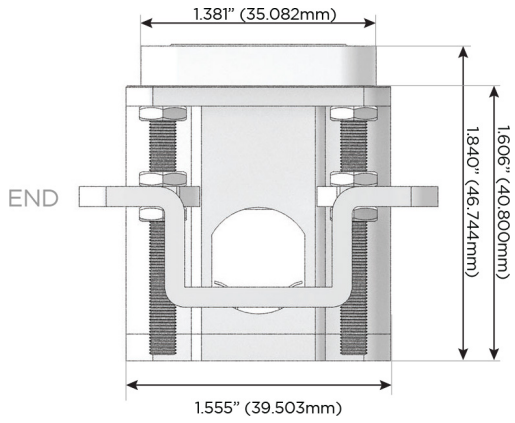

Plug:

Supplied with Low Profile Flat 45° Angle 120 VAC Plug

Optional Standard Straight 120 VAC Plug

Optional Straight 120 VAC Pass-through Plug

- CLEAN, COMPACT DESIGN
- STREAMLINED
- LOW PROFILE
- SIDE-EXITING CORDS
- PLUG & PLAY
- 6' AC CORD & PLUG (FLAT PLUG STANDARD)
- CUSTOMIZABLE CONFIGURATIONS AND FINISHES
- UL LISTED FOR MOUNTING IN FURNITURE
- 15A

M-POWER-4T

AC POWER & DATA CONNECTIVITY SOLUTION

M-POWER-4T-AE6H-MAB

Specs:

Modules/Ports:

- A** Tamper Resistant AC Receptacle
- E** USB-A & USB-C (20W)
- 6** CAT 6
- H** HDMI

A E 6 H

Distributed by