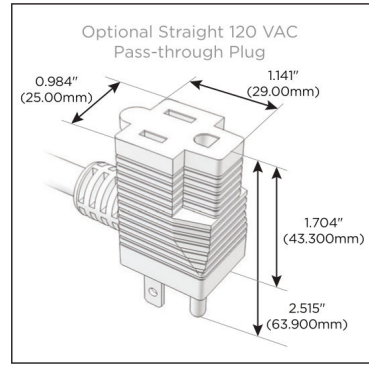

Plug:

Supplied with Low Profile Flat 45° Angle 120 VAC Plug

Optional Standard Straight 120 VAC Plug

Optional Straight 120 VAC Pass-through Plug

- CLEAN, COMPACT DESIGN
- STREAMLINED
- LOW PROFILE
- SIDE-EXITING CORDS
- PLUG & PLAY
- 6' AC CORD & PLUG (FLAT PLUG STANDARD)
- CUSTOMIZABLE CONFIGURATIONS AND FINISHES
- UL LISTED FOR MOUNTING IN FURNITURE
- 15A

M-POWER-4T

AC POWER & DATA CONNECTIVITY SOLUTION

M-POWER-4T-AE6H-MAB

Specs:

Modules/Ports:

- A** Tamper Resistant AC Receptacle
- E** USB-A & USB-C (20W)
- 6** CAT 6
- H** HDMI

A E 6 H

Distributed by