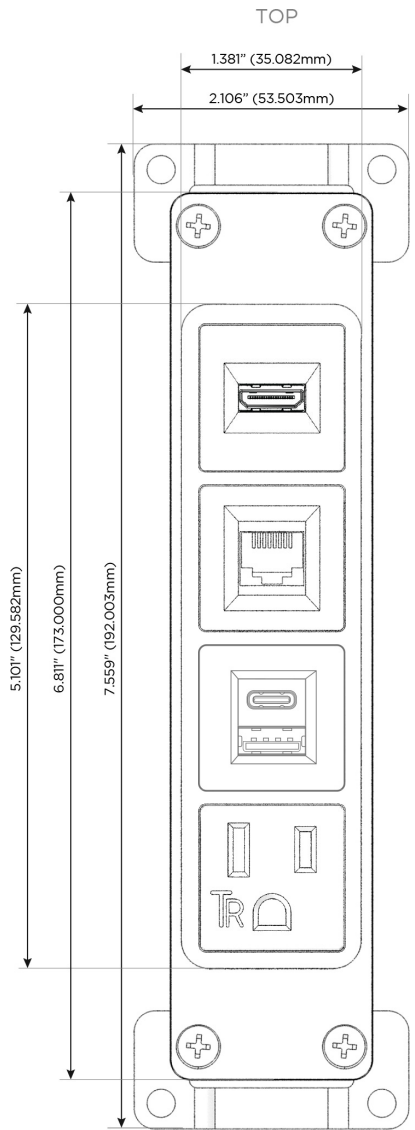

### Module/Port Options:

- A** Tamper Resistant AC Receptacle
- E** USB-A & USB-C (20W)
- M** Double USB-A (Fast Charging Ports - 18W)
- H** HDMI
- 6** CAT 6
- 12** RJ 12
- X** Switched AC
- Y** 3-Way Switch (Low Voltage)
- V** USB-C (45W High Speed Charging Port)
- S** USB-C (25W High Speed Charging Port)
- R** Switched AC (Rocker Switch)
- D** Dimmer Switch

### Plug:

Supplied with Low Profile Flat 45° Angle 120 VAC Plug

Optional Standard Straight 120 VAC Plug

Optional Straight 120 VAC Pass-through Plug

- CLEAN, COMPACT DESIGN
- STREAMLINED
- LOW PROFILE
- SIDE-EXITING CORDS
- PLUG & PLAY
- 6' AC CORD & PLUG (FLAT PLUG STANDARD)
- CUSTOMIZABLE CONFIGURATIONS AND FINISHES
- UL LISTED FOR MOUNTING IN FURNITURE
- 15A

# M-POWER-4T

AC POWER & DATA CONNECTIVITY SOLUTION

M-POWER-4T-AE6H-CUAB

Specs:

**Modules/Ports:**

- A** Tamper Resistant AC Receptacle
- E** USB-A & USB-C (20W)
- 6** CAT 6
- H** HDMI

**A E 6 H**

Distributed by