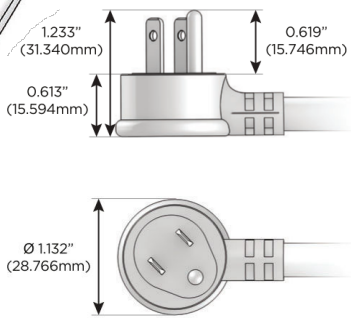

### Module/Port Options:

- A** Tamper Resistant AC Receptacle
- E** USB-A & USB-C (20W)
- M** Double USB-A (Fast Charging Ports - 18W)
- H** HDMI
- 6** CAT 6
- 12** RJ 12
- X** Switched AC
- Y** 3-Way Switch (Low Voltage)
- V** USB-C (45W High Speed Charging Port)
- S** USB-C (25W High Speed Charging Port)
- R** Switched AC (Rocker Switch)
- D** Dimmer Switch

### Plug:

Supplied with Low Profile Flat 45° Angle 120 VAC Plug

Optional Standard Straight 120 VAC Plug

Optional Straight 120 VAC Pass-through Plug

- CLEAN, COMPACT DESIGN
- STREAMLINED
- LOW PROFILE
- SIDE-EXITING CORDS
- PLUG & PLAY
- 6' AC CORD & PLUG (FLAT PLUG STANDARD)
- CUSTOMIZABLE CONFIGURATIONS AND FINISHES
- UL LISTED FOR MOUNTING IN FURNITURE
- 15A

# M-POWER-4T

AC POWER & DATA CONNECTIVITY SOLUTION

M-POWER-4T-AE6H-CUAB

Specs:

**Modules/Ports:**

- A** Tamper Resistant AC Receptacle
- E** USB-A & USB-C (20W)
- 6** CAT 6
- H** HDMI

**A E 6 H**

Distributed by