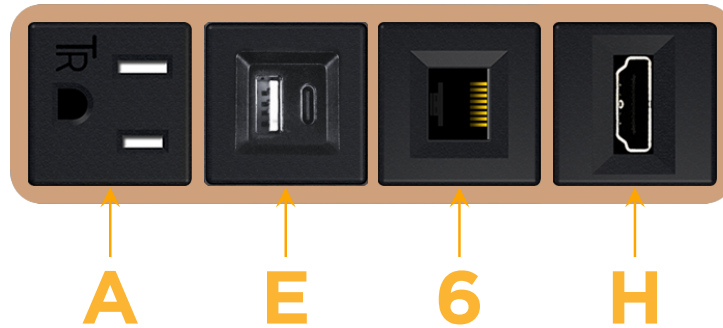

M-POWER-4T

AC POWER & DATA CONNECTIVITY SOLUTION

M-POWER-4T-AE6H-CUAB

Distributed by

Mormax Company, Inc.

8 Westchester Plaza

Elmsford, NY 10523

914-699-0101

sales@mormax.com

mormax.com

Metro Light & Power's line of power & data solutions offers sophisticated design elements combined with greater ease of installation. Streamlined and low-profile, enhanced by side-exiting cords, our outlets advance the industry with their cutting edge look and feel. We believe flexibility is key, and we provide a variety of mounting options, including the ability to mount in limited spaces. Our outlets are available in many finishes and configurations, in addition to a custom color and finish capability for our clients.

Bezel Finish: **COPPER (ABS)**

Custom Finishes Available M-POWER-4T-AE6H-CUAB

Features:

Module/Port Options:

- **A** Tamper Resistant AC Receptacle
- **E** USB-A & USB-C (20W)
- **M** Double USB-A (Fast Charging Ports - 18W)
- **H** HDMI
- **6** CAT 6
- **12** RJ 12
- **X** Switched AC
- **Y** 3-Way Switch (Low Voltage)
- **V** USB-C (45W High Speed Charging Port)
- **S** USB-C (25W High Speed Charging Port)
- **R** Switched AC (Rocker Switch)
- **D** Dimmer Switch

Plug:

Supplied with Low Profile Flat 45° Angle 120 VAC Plug

Optional Standard Straight 120 VAC Plug

Optional Straight 120 VAC Pass-through Plug

- CLEAN, COMPACT DESIGN
- STREAMLINED
- LOW PROFILE
- SIDE-EXITING CORDS
- PLUG & PLAY
- 6' AC CORD & PLUG (FLAT PLUG STANDARD)
- CUSTOMIZABLE CONFIGURATIONS AND FINISHES
- UL LISTED FOR MOUNTING IN FURNITURE
- 15A