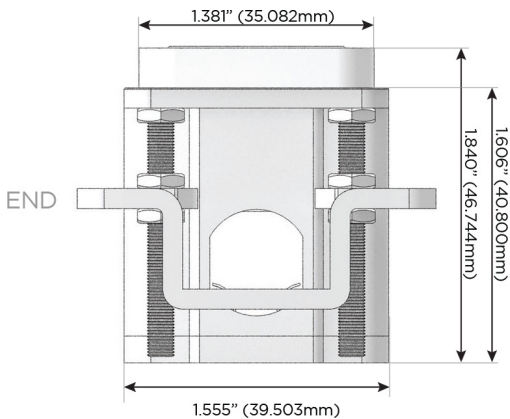

### Plug:

Supplied with Low Profile Flat 45° Angle 120 VAC Plug

Optional Standard Straight 120 VAC Plug

Optional Straight 120 VAC Pass-through Plug

- CLEAN, COMPACT DESIGN
- STREAMLINED
- LOW PROFILE
- SIDE-EXITING CORDS
- PLUG & PLAY
- 6' AC CORD & PLUG (FLAT PLUG STANDARD)
- CUSTOMIZABLE CONFIGURATIONS AND FINISHES
- UL LISTED FOR MOUNTING IN FURNITURE
- 15A

# M-POWER-4T

AC POWER & DATA CONNECTIVITY SOLUTION

M-POWER-4T-AE6H-CUAB

Specs:

**Modules/Ports:**

- A** Tamper Resistant AC Receptacle
- E** USB-A & USB-C (20W)
- 6** CAT 6
- H** HDMI

**A E 6 H**

Distributed by