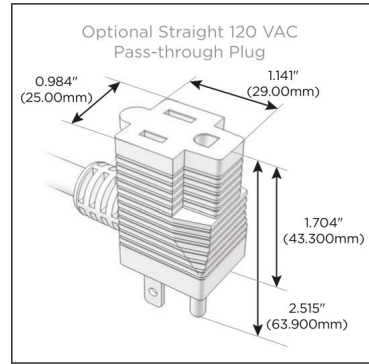

### Module/Port Options:

- A** Tamper Resistant AC Receptacle
- E** USB-A & USB-C (20W)
- M** Double USB-A (Fast Charging Ports - 18W)
- H** HDMI
- 6** CAT 6
- 12** RJ 12
- X** Switched AC
- Y** 3-Way Switch (Low Voltage)
- V** USB-C (45W High Speed Charging Port)
- S** USB-C (25W High Speed Charging Port)
- R** Switched AC (Rocker Switch)
- D** Dimmer Switch

### Plug:

Supplied with Low Profile Flat 45° Angle 120 VAC Plug

Optional Standard Straight 120 VAC Plug

Optional Straight 120 VAC Pass-through Plug

- CLEAN, COMPACT DESIGN
- STREAMLINED
- LOW PROFILE
- SIDE-EXITING CORDS
- PLUG & PLAY
- 6' AC CORD & PLUG (FLAT PLUG STANDARD)
- CUSTOMIZABLE CONFIGURATIONS AND FINISHES
- UL LISTED FOR MOUNTING IN FURNITURE
- 15A

# M-POWER-4T

AC POWER & DATA CONNECTIVITY SOLUTION

M-POWER-4T-AE6H-CUAB

Specs:

**Modules/Ports:**

- A** Tamper Resistant AC Receptacle
- E** USB-A & USB-C (20W)
- 6** CAT 6
- H** HDMI

**A E 6 H**

Distributed by