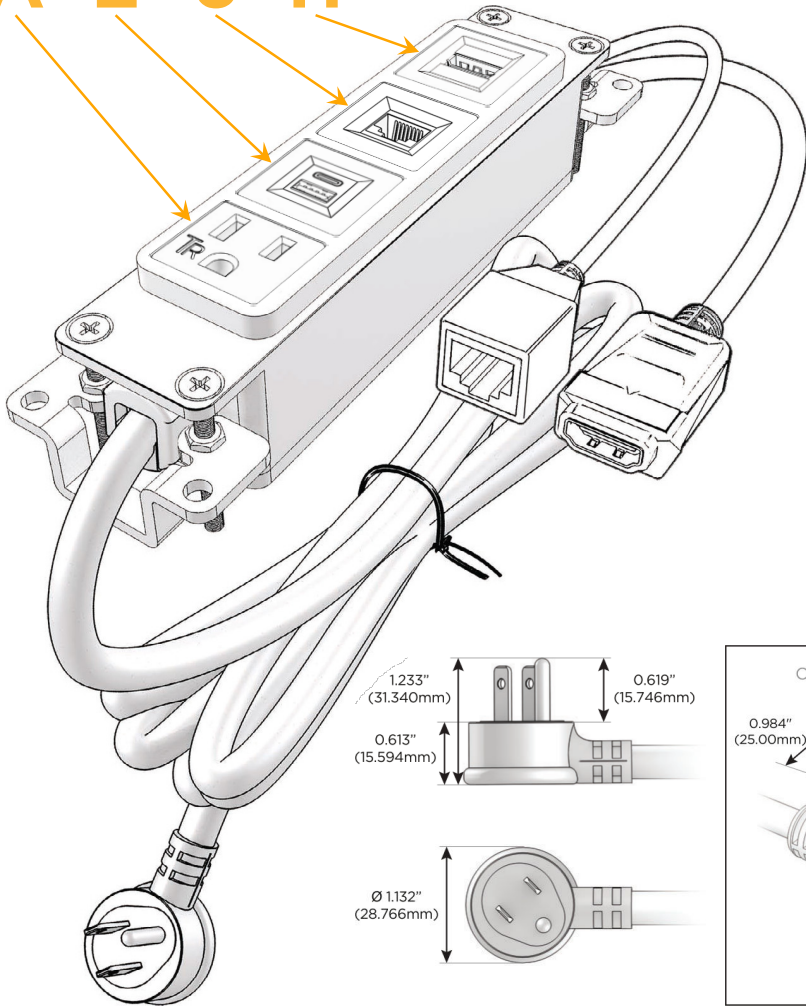

### Module/Port Options:

- A** Tamper Resistant AC Receptacle
- E** USB-A & USB-C (20W)
- M** Double USB-A (Fast Charging Ports - 18W)
- H** HDMI
- 6** CAT 6
- 12** RJ 12
- X** Switched AC
- Y** 3-Way Switch (Low Voltage)
- V** USB-C (45W High Speed Charging Port)
- S** USB-C (25W High Speed Charging Port)
- R** Switched AC (Rocker Switch)
- D** Dimmer Switch

### Plug:

Supplied with Low Profile Flat 45° Angle 120 VAC Plug

Optional Standard Straight 120 VAC Plug

Optional Straight 120 VAC Pass-through Plug

- CLEAN, COMPACT DESIGN
- STREAMLINED
- LOW PROFILE
- SIDE-EXITING CORDS
- PLUG & PLAY
- 6' AC CORD & PLUG (FLAT PLUG STANDARD)
- CUSTOMIZABLE CONFIGURATIONS AND FINISHES
- UL LISTED FOR MOUNTING IN FURNITURE
- 15A

# M-POWER-4T

AC POWER & DATA CONNECTIVITY SOLUTION

M-POWER-4T-AE6H-CUAB

Specs:

**Modules/Ports:**

- A** Tamper Resistant AC Receptacle
- E** USB-A & USB-C (20W)
- 6** CAT 6
- H** HDMI

**A E 6 H**

Distributed by