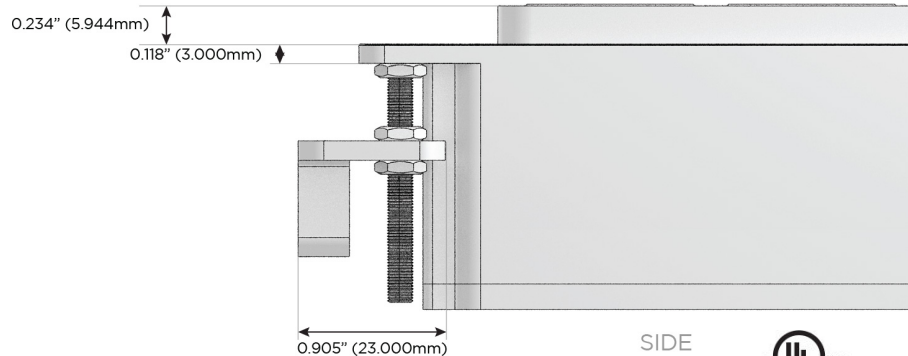

### Plug:

Supplied with Low Profile Flat 45° Angle 120 VAC Plug

Optional Standard Straight 120 VAC Plug

Optional Straight 120 VAC Pass-through Plug

- CLEAN, COMPACT DESIGN
- STREAMLINED
- LOW PROFILE
- SIDE-EXITING CORDS
- PLUG & PLAY
- 6' AC CORD & PLUG (FLAT PLUG STANDARD)
- CUSTOMIZABLE CONFIGURATIONS AND FINISHES
- UL LISTED FOR MOUNTING IN FURNITURE
- 15A

# M-POWER-4T

AC POWER & DATA CONNECTIVITY SOLUTION

M-POWER-4T-AE6H-CUAB

Specs:

**Modules/Ports:**

- A** Tamper Resistant AC Receptacle
- E** USB-A & USB-C (20W)
- 6** CAT 6
- H** HDMI

**A E 6 H**

Distributed by