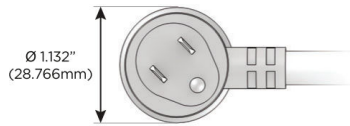

Plug:

Supplied with Low Profile Flat 45° Angle 120 VAC Plug

Optional Standard Straight 120 VAC Plug

Optional Straight 120 VAC Pass-through Plug

- CLEAN, COMPACT DESIGN
- STREAMLINED
- LOW PROFILE
- SIDE-EXITING CORDS
- PLUG & PLAY
- 6' AC CORD & PLUG (FLAT PLUG STANDARD)
- CUSTOMIZABLE CONFIGURATIONS AND FINISHES
- UL LISTED FOR MOUNTING IN FURNITURE
- 15A

M-POWER-4T

AC POWER & DATA CONNECTIVITY SOLUTION

M-POWER-4T-AE6H-CRAB

Specs:

Modules/Ports:

- A** Tamper Resistant AC Receptacle
- E** USB-A & USB-C (20W)
- 6** CAT 6
- H** HDMI

A E 6 H

Distributed by