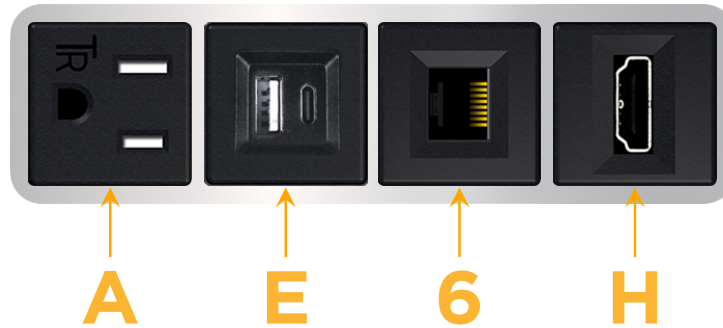

Bezel Finish: **CHROME (ABS)**
Custom Finishes Available M-POWER-4T-AE6H-CRAB

Features:

Module/Port Options:

- A** Tamper Resistant AC Receptacle
- E** USB-A & USB-C (20W)
- M** Double USB-A (Fast Charging Ports - 18W)
- H** HDMI
- 6** CAT 6
- 12** RJ 12
- X** Switched AC
- Y** 3-Way Switch (Low Voltage)
- V** USB-C (45W High Speed Charging Port)
- S** USB-C (25W High Speed Charging Port)
- R** Switched AC (Rocker Switch)
- D** Dimmer Switch

Plug:

Supplied with Low Profile Flat 45° Angle 120 VAC Plug

Optional Standard Straight 120 VAC Plug

Optional Straight 120 VAC Pass-through Plug

- CLEAN, COMPACT DESIGN
- STREAMLINED
- LOW PROFILE
- SIDE-EXITING CORDS
- PLUG & PLAY
- 6' AC CORD & PLUG (FLAT PLUG STANDARD)
- CUSTOMIZABLE CONFIGURATIONS AND FINISHES
- UL LISTED FOR MOUNTING IN FURNITURE
- 15A

M-POWER-4T

AC POWER & DATA CONNECTIVITY SOLUTION

M-POWER-4T-AE6H-CRAB

Specs:

Modules/Ports:

- A** Tamper Resistant AC Receptacle
- E** USB-A & USB-C (20W)
- 6** CAT 6
- H** HDMI

A E 6 H

Distributed by