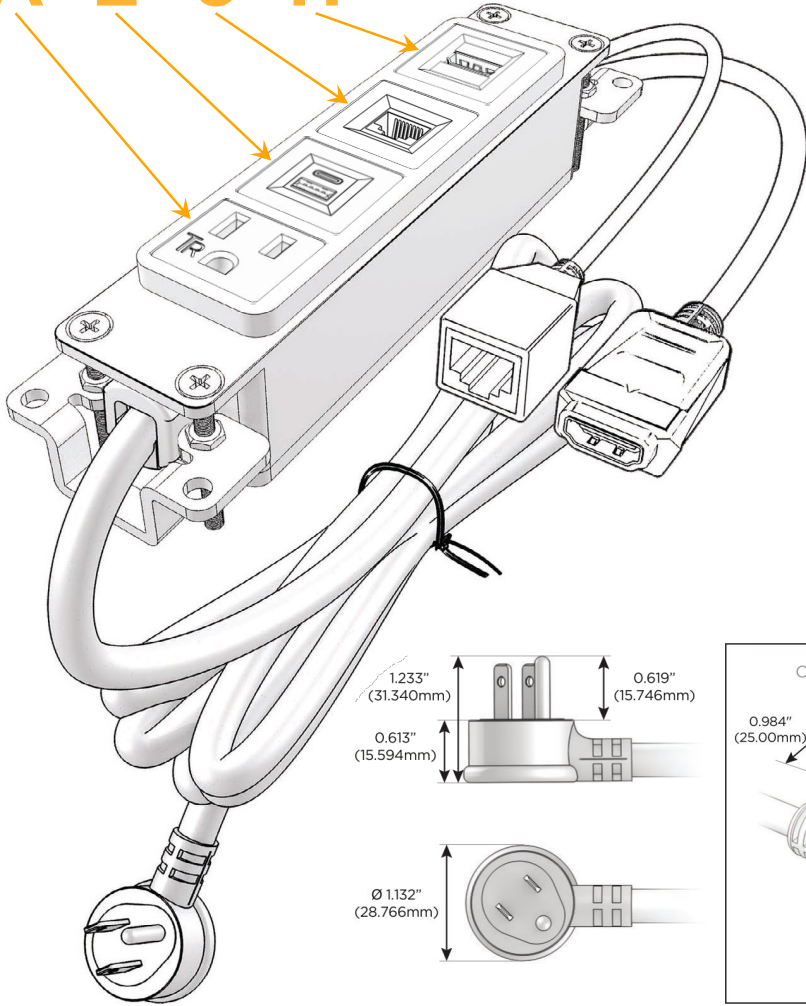

Bezel Finish: **CHROME (ABS)**
Custom Finishes Available M-POWER-4T-AE6H-CRAB

Features:

Module/Port Options:

- A** Tamper Resistant AC Receptacle
- E** USB-A & USB-C (20W)
- M** Double USB-A (Fast Charging Ports - 18W)
- H** HDMI
- 6** CAT 6
- 12** RJ 12
- X** Switched AC
- Y** 3-Way Switch (Low Voltage)
- V** USB-C (45W High Speed Charging Port)
- S** USB-C (25W High Speed Charging Port)
- R** Switched AC (Rocker Switch)
- D** Dimmer Switch

Plug:

Supplied with Low Profile Flat 45° Angle 120 VAC Plug

Optional Standard Straight 120 VAC Plug

Optional Straight 120 VAC Pass-through Plug

- CLEAN, COMPACT DESIGN
- STREAMLINED
- LOW PROFILE
- SIDE-EXITING CORDS
- PLUG & PLAY
- 6' AC CORD & PLUG (FLAT PLUG STANDARD)
- CUSTOMIZABLE CONFIGURATIONS AND FINISHES
- UL LISTED FOR MOUNTING IN FURNITURE
- 15A

M-POWER-4T

AC POWER & DATA CONNECTIVITY SOLUTION

M-POWER-4T-AE6H-CRAB

Specs:

Modules/Ports:

- A** Tamper Resistant AC Receptacle
- E** USB-A & USB-C (20W)
- 6** CAT 6
- H** HDMI

A E 6 H

Distributed by