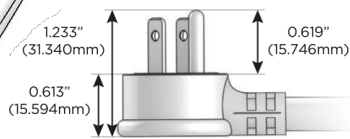

M-POWER-4T

AC POWER & DATA CONNECTIVITY SOLUTION

M-POWER-4T-AE6H-CRAB

Specs:

Modules/Ports:

- A** Tamper Resistant AC Receptacle
- E** USB-A & USB-C (20W)
- 6** CAT 6
- H** HDMI

A E 6 H

Distributed by