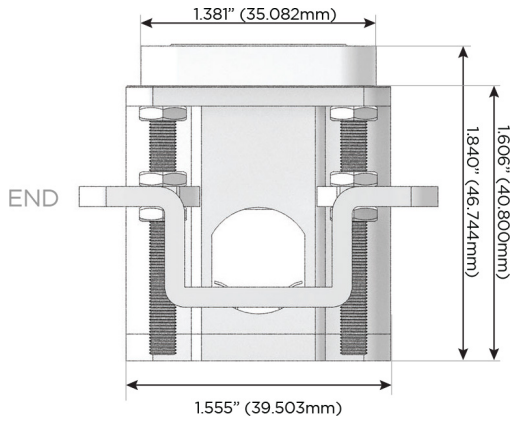

Plug:

Supplied with Low Profile Flat 45° Angle 120 VAC Plug

Optional Standard Straight 120 VAC Plug

Optional Straight 120 VAC Pass-through Plug

- CLEAN, COMPACT DESIGN
- STREAMLINED
- LOW PROFILE
- SIDE-EXITING CORDS
- PLUG & PLAY
- 6' AC CORD & PLUG (FLAT PLUG STANDARD)
- CUSTOMIZABLE CONFIGURATIONS AND FINISHES
- UL LISTED FOR MOUNTING IN FURNITURE
- 15A

M-POWER-4T

AC POWER & DATA CONNECTIVITY SOLUTION

M-POWER-4T-AE6H-CHAB

Specs:

Modules/Ports:

- A** Tamper Resistant AC Receptacle
- E** USB-A & USB-C (20W)
- 6** CAT 6
- H** HDMI

A E 6 H

Distributed by