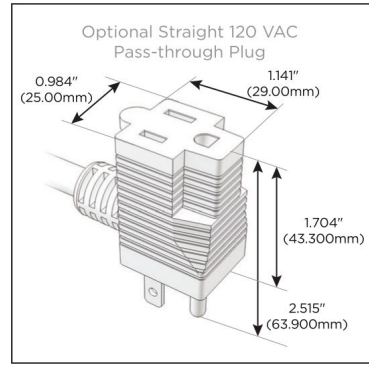

Plug:

Supplied with Low Profile Flat 45° Angle 120 VAC Plug

Optional Standard Straight 120 VAC Plug

Optional Straight 120 VAC Pass-through Plug

- CLEAN, COMPACT DESIGN
- STREAMLINED
- LOW PROFILE
- SIDE-EXITING CORDS
- PLUG & PLAY
- 6' AC CORD & PLUG (FLAT PLUG STANDARD)
- CUSTOMIZABLE CONFIGURATIONS AND FINISHES
- UL LISTED FOR MOUNTING IN FURNITURE
- 15A

M-POWER-4T

AC POWER & DATA CONNECTIVITY SOLUTION

M-POWER-4T-AE6H-CHAB

Specs:

Modules/Ports:

- A** Tamper Resistant AC Receptacle
- E** USB-A & USB-C (20W)
- 6** CAT 6
- H** HDMI

A E 6 H

Distributed by