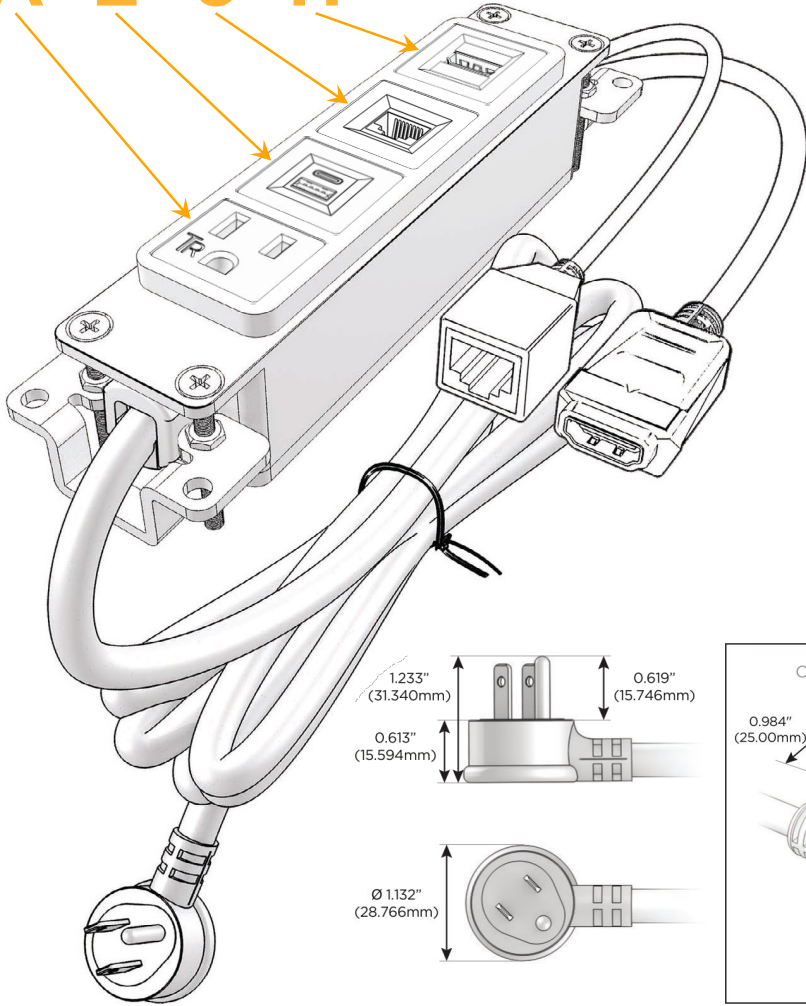

Bezel Finish: **CHAMPAGNE (ABS)**

Custom Finishes Available M-POWER-4T-AE6H-CHAB

Features:

Module/Port Options:

- A** Tamper Resistant AC Receptacle
- E** USB-A & USB-C (20W)
- M** Double USB-A (Fast Charging Ports - 18W)
- H** HDMI
- 6** CAT 6
- 12** RJ 12
- X** Switched AC
- Y** 3-Way Switch (Low Voltage)
- V** USB-C (45W High Speed Charging Port)
- S** USB-C (25W High Speed Charging Port)
- R** Switched AC (Rocker Switch)
- D** Dimmer Switch

Plug:

Supplied with Low Profile Flat 45° Angle 120 VAC Plug

Optional Standard Straight 120 VAC Plug

Optional Straight 120 VAC Pass-through Plug

- CLEAN, COMPACT DESIGN
- STREAMLINED
- LOW PROFILE
- SIDE-EXITING CORDS
- PLUG & PLAY
- 6' AC CORD & PLUG (FLAT PLUG STANDARD)
- CUSTOMIZABLE CONFIGURATIONS AND FINISHES
- UL LISTED FOR MOUNTING IN FURNITURE
- 15A

M-POWER-4T

AC POWER & DATA CONNECTIVITY SOLUTION

M-POWER-4T-AE6H-CHAB

Specs:

Modules/Ports:

- A** Tamper Resistant AC Receptacle
- E** USB-A & USB-C (20W)
- 6** CAT 6
- H** HDMI

A E 6 H

Distributed by