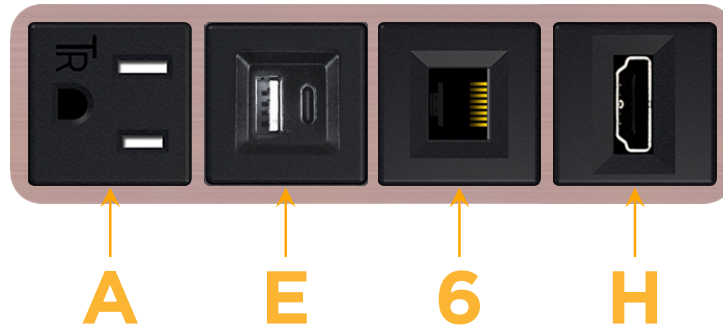

Bezel Finish: **CHAMPAGNE (ABS)**

Custom Finishes Available M-POWER-4T-AE6H-CHAB

Features:

Module/Port Options:

- A** Tamper Resistant AC Receptacle
- E** USB-A & USB-C (20W)
- M** Double USB-A (Fast Charging Ports - 18W)
- H** HDMI
- 6** CAT 6
- 12** RJ 12
- X** Switched AC
- Y** 3-Way Switch (Low Voltage)
- V** USB-C (45W High Speed Charging Port)
- S** USB-C (25W High Speed Charging Port)
- R** Switched AC (Rocker Switch)
- D** Dimmer Switch

Plug:

Supplied with Low Profile Flat 45° Angle 120 VAC Plug

Optional Standard Straight 120 VAC Plug

Optional Straight 120 VAC Pass-through Plug

- CLEAN, COMPACT DESIGN
- STREAMLINED
- LOW PROFILE
- SIDE-EXITING CORDS
- PLUG & PLAY
- 6' AC CORD & PLUG (FLAT PLUG STANDARD)
- CUSTOMIZABLE CONFIGURATIONS AND FINISHES
- UL LISTED FOR MOUNTING IN FURNITURE
- 15A

M-POWER-4T

AC POWER & DATA CONNECTIVITY SOLUTION

M-POWER-4T-AE6H-CHAB

Specs:

Modules/Ports:

- A** Tamper Resistant AC Receptacle
- E** USB-A & USB-C (20W)
- 6** CAT 6
- H** HDMI

A E 6 H

Distributed by