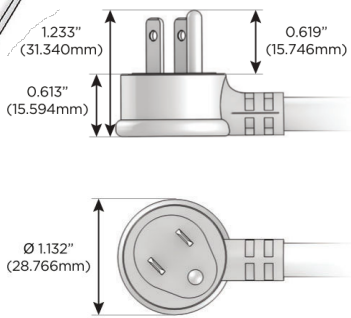

Plug:

Supplied with Low Profile Flat 45° Angle 120 VAC Plug

Optional Standard Straight 120 VAC Plug

Optional Straight 120 VAC Pass-through Plug

- CLEAN, COMPACT DESIGN
- STREAMLINED
- LOW PROFILE
- SIDE-EXITING CORDS
- PLUG & PLAY
- 6' AC CORD & PLUG (FLAT PLUG STANDARD)
- CUSTOMIZABLE CONFIGURATIONS AND FINISHES
- UL LISTED FOR MOUNTING IN FURNITURE
- 15A

M-POWER-4T

AC POWER & DATA CONNECTIVITY SOLUTION

M-POWER-4T-AE6H-CHAB

Specs:

Modules/Ports:

- A** Tamper Resistant AC Receptacle
- E** USB-A & USB-C (20W)
- 6** CAT 6
- H** HDMI

A E 6 H

Distributed by