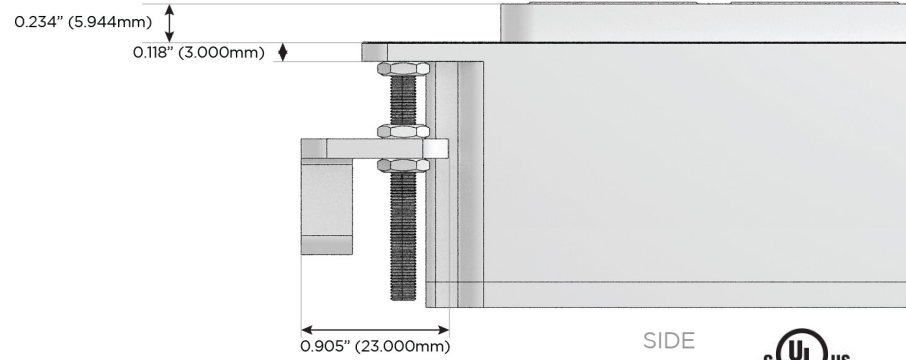

M-POWER-4T

AC POWER & DATA CONNECTIVITY SOLUTION

M-POWER-4T-AE6H-CHAB

Specs:

Modules/Ports:

- A** Tamper Resistant AC Receptacle
- E** USB-A & USB-C (20W)
- 6** CAT 6
- H** HDMI

A E 6 H

Distributed by