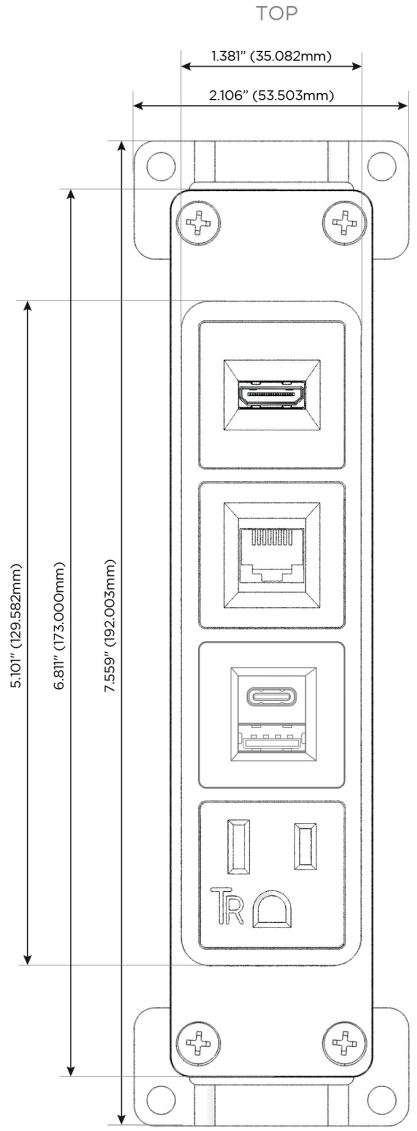

Bezel Finish: **CHAMPAGNE (ABS)**

Custom Finishes Available M-POWER-4T-AE6H-CHAB

Features:

Module/Port Options:

- A** Tamper Resistant AC Receptacle
- E** USB-A & USB-C (20W)
- M** Double USB-A (Fast Charging Ports - 18W)
- H** HDMI
- 6** CAT 6
- 12** RJ 12
- X** Switched AC
- Y** 3-Way Switch (Low Voltage)
- V** USB-C (45W High Speed Charging Port)
- S** USB-C (25W High Speed Charging Port)
- R** Switched AC (Rocker Switch)
- D** Dimmer Switch

Plug:

Supplied with Low Profile Flat 45° Angle 120 VAC Plug

Optional Standard Straight 120 VAC Plug

Optional Straight 120 VAC Pass-through Plug

- CLEAN, COMPACT DESIGN
- STREAMLINED
- LOW PROFILE
- SIDE-EXITING CORDS
- PLUG & PLAY
- 6' AC CORD & PLUG (FLAT PLUG STANDARD)
- CUSTOMIZABLE CONFIGURATIONS AND FINISHES
- UL LISTED FOR MOUNTING IN FURNITURE
- 15A

M-POWER-4T

AC POWER & DATA CONNECTIVITY SOLUTION

M-POWER-4T-AE6H-CHAB

Specs:

Modules/Ports:

- A** Tamper Resistant AC Receptacle
- E** USB-A & USB-C (20W)
- 6** CAT 6
- H** HDMI

A E 6 H

Distributed by