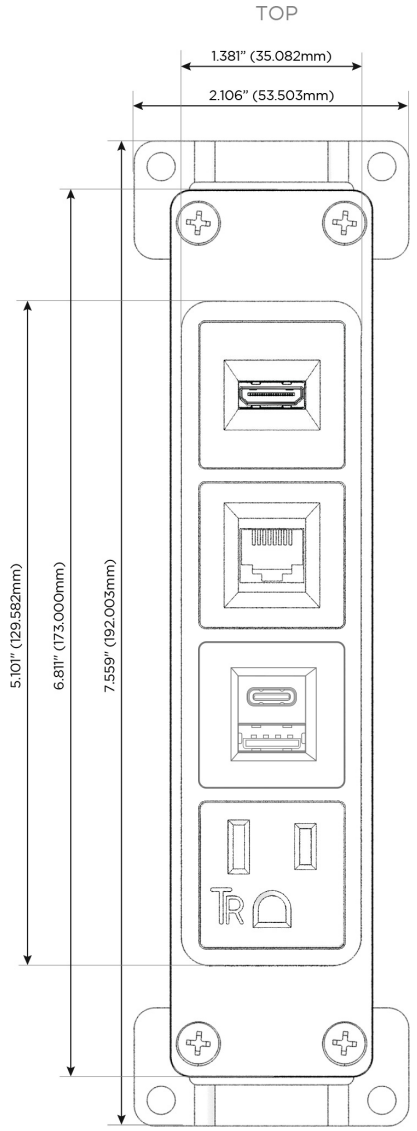

### Module/Port Options:

- A** Tamper Resistant AC Receptacle
- E** USB-A & USB-C (20W)
- M** Double USB-A (Fast Charging Ports - 18W)
- H** HDMI
- 6** CAT 6
- 12** RJ 12
- X** Switched AC
- Y** 3-Way Switch (Low Voltage)
- V** USB-C (45W High Speed Charging Port)
- S** USB-C (25W High Speed Charging Port)
- R** Switched AC (Rocker Switch)
- D** Dimmer Switch

### Plug:

Supplied with Low Profile Flat 45° Angle 120 VAC Plug

Optional Standard Straight 120 VAC Plug

Optional Straight 120 VAC Pass-through Plug

- CLEAN, COMPACT DESIGN
- STREAMLINED
- LOW PROFILE
- SIDE-EXITING CORDS
- PLUG & PLAY
- 6' AC CORD & PLUG (FLAT PLUG STANDARD)
- CUSTOMIZABLE CONFIGURATIONS AND FINISHES
- UL LISTED FOR MOUNTING IN FURNITURE
- 15A

# M-POWER-4T

AC POWER & DATA CONNECTIVITY SOLUTION

M-POWER-4T-AE6H-BZB

Specs:

**Modules/Ports:**

- A** Tamper Resistant AC Receptacle
- E** USB-A & USB-C (20W)
- 6** CAT 6
- H** HDMI

**A E 6 H**

Distributed by