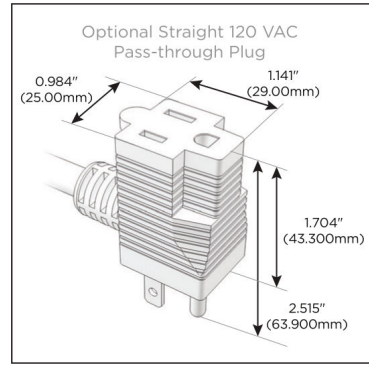

### Module/Port Options:

- A** Tamper Resistant AC Receptacle
- E** USB-A & USB-C (20W)
- M** Double USB-A (Fast Charging Ports - 18W)
- H** HDMI
- 6** CAT 6
- 12** RJ 12
- X** Switched AC
- Y** 3-Way Switch (Low Voltage)
- V** USB-C (45W High Speed Charging Port)
- S** USB-C (25W High Speed Charging Port)
- R** Switched AC (Rocker Switch)
- D** Dimmer Switch

### Plug:

Supplied with Low Profile Flat 45° Angle 120 VAC Plug

Optional Standard Straight 120 VAC Plug

Optional Straight 120 VAC Pass-through Plug

- CLEAN, COMPACT DESIGN
- STREAMLINED
- LOW PROFILE
- SIDE-EXITING CORDS
- PLUG & PLAY
- 6' AC CORD & PLUG (FLAT PLUG STANDARD)
- CUSTOMIZABLE CONFIGURATIONS AND FINISHES
- UL LISTED FOR MOUNTING IN FURNITURE
- 15A

# M-POWER-4T

AC POWER & DATA CONNECTIVITY SOLUTION

M-POWER-4T-AE6H-BZB

Specs:

**Modules/Ports:**

- A** Tamper Resistant AC Receptacle
- E** USB-A & USB-C (20W)
- 6** CAT 6
- H** HDMI

**A E 6 H**

Distributed by