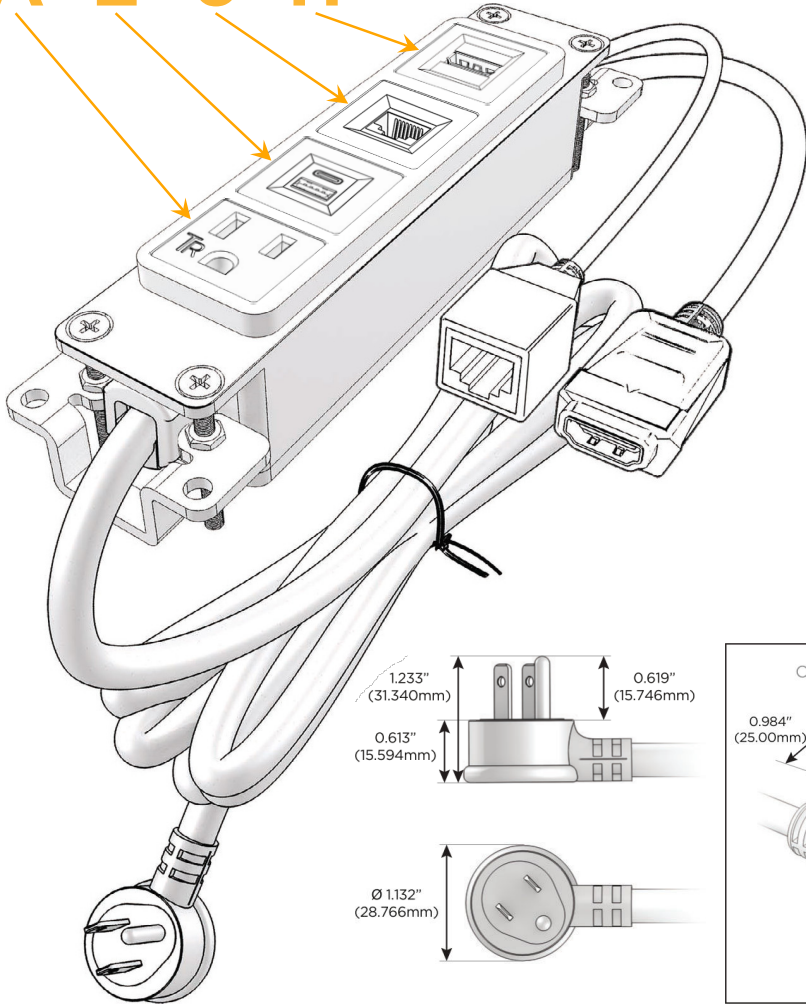

### Module/Port Options:

- A** Tamper Resistant AC Receptacle
- E** USB-A & USB-C (20W)
- M** Double USB-A (Fast Charging Ports - 18W)
- H** HDMI
- 6** CAT 6
- 12** RJ 12
- X** Switched AC
- Y** 3-Way Switch (Low Voltage)
- V** USB-C (45W High Speed Charging Port)
- S** USB-C (25W High Speed Charging Port)
- R** Switched AC (Rocker Switch)
- D** Dimmer Switch

### Plug:

Supplied with Low Profile Flat 45° Angle 120 VAC Plug

Optional Standard Straight 120 VAC Plug

Optional Straight 120 VAC Pass-through Plug

- CLEAN, COMPACT DESIGN
- STREAMLINED
- LOW PROFILE
- SIDE-EXITING CORDS
- PLUG & PLAY
- 6' AC CORD & PLUG (FLAT PLUG STANDARD)
- CUSTOMIZABLE CONFIGURATIONS AND FINISHES
- UL LISTED FOR MOUNTING IN FURNITURE
- 15A

# M-POWER-4T

AC POWER & DATA CONNECTIVITY SOLUTION

M-POWER-4T-AE6H-BZB

Specs:

**Modules/Ports:**

- A** Tamper Resistant AC Receptacle
- E** USB-A & USB-C (20W)
- 6** CAT 6
- H** HDMI

**A E 6 H**

Distributed by