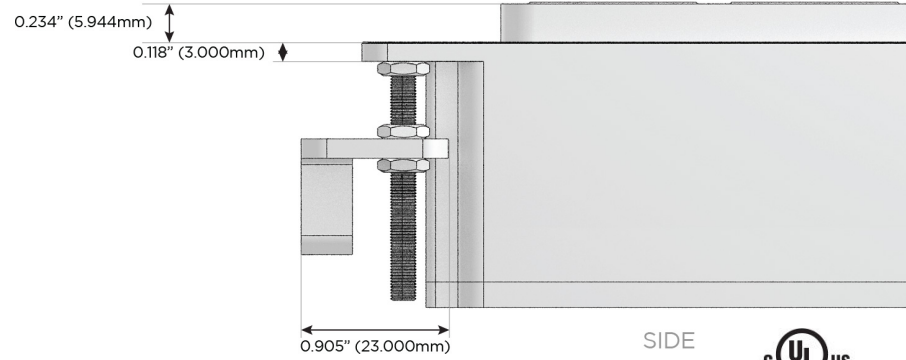

# M-POWER-4T

AC POWER & DATA CONNECTIVITY SOLUTION

M-POWER-4T-AE6H-BZB

Specs:

**Modules/Ports:**

- A** Tamper Resistant AC Receptacle
- E** USB-A & USB-C (20W)
- 6** CAT 6
- H** HDMI

**A E 6 H**

Distributed by