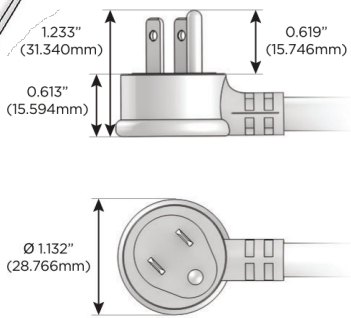

### Module/Port Options:

- A** Tamper Resistant AC Receptacle
- E** USB-A & USB-C (20W)
- M** Double USB-A (Fast Charging Ports - 18W)
- H** HDMI
- 6** CAT 6
- 12** RJ 12
- X** Switched AC
- Y** 3-Way Switch (Low Voltage)
- V** USB-C (45W High Speed Charging Port)
- S** USB-C (25W High Speed Charging Port)
- R** Switched AC (Rocker Switch)
- D** Dimmer Switch

### Plug:

Supplied with Low Profile Flat 45° Angle 120 VAC Plug

Optional Standard Straight 120 VAC Plug

Optional Straight 120 VAC Pass-through Plug

- CLEAN, COMPACT DESIGN
- STREAMLINED
- LOW PROFILE
- SIDE-EXITING CORDS
- PLUG & PLAY
- 6' AC CORD & PLUG (FLAT PLUG STANDARD)
- CUSTOMIZABLE CONFIGURATIONS AND FINISHES
- UL LISTED FOR MOUNTING IN FURNITURE
- 15A

# M-POWER-4T

AC POWER & DATA CONNECTIVITY SOLUTION

M-POWER-4T-AE6H-BZB

Specs:

**Modules/Ports:**

- A** Tamper Resistant AC Receptacle
- E** USB-A & USB-C (20W)
- 6** CAT 6
- H** HDMI

**A E 6 H**

Distributed by