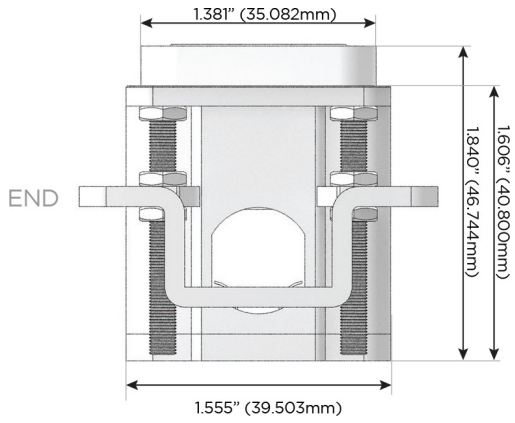

### Plug:

Supplied with Low Profile Flat 45° Angle 120 VAC Plug

Optional Standard Straight 120 VAC Plug

Optional Straight 120 VAC Pass-through Plug

- CLEAN, COMPACT DESIGN
- STREAMLINED
- LOW PROFILE
- SIDE-EXITING CORDS
- PLUG & PLAY
- 6' AC CORD & PLUG (FLAT PLUG STANDARD)
- CUSTOMIZABLE CONFIGURATIONS AND FINISHES
- UL LISTED FOR MOUNTING IN FURNITURE
- 15A

# M-POWER-4T

AC POWER & DATA CONNECTIVITY SOLUTION

M-POWER-4T-AE6H-BZB

Specs:

**Modules/Ports:**

- A** Tamper Resistant AC Receptacle
- E** USB-A & USB-C (20W)
- 6** CAT 6
- H** HDMI

**A E 6 H**

Distributed by