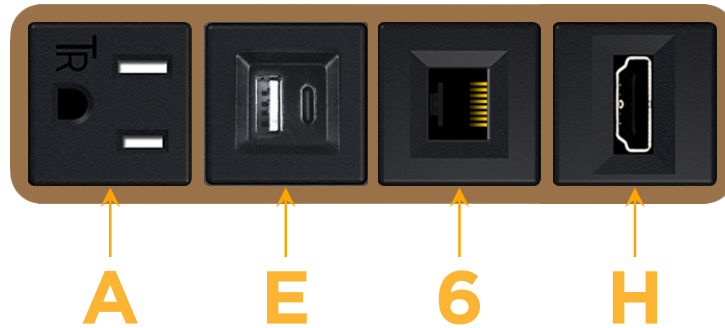

M-POWER-4T

AC POWER & DATA CONNECTIVITY SOLUTION

M-POWER-4T-AE6H-BZB

Distributed by

Mormax Company, Inc.

8 Westchester Plaza

Elmsford, NY 10523

914-699-0101

sales@mormax.com

mormax.com

Metro Light & Power's line of power & data solutions offers sophisticated design elements combined with greater ease of installation. Streamlined and low-profile, enhanced by side-exiting cords, our outlets advance the industry with their cutting edge look and feel. We believe flexibility is key, and we provide a variety of mounting options, including the ability to mount in limited spaces. Our outlets are available in many finishes and configurations, in addition to a custom color and finish capability for our clients.

Bezel Finish: **SOLID BRONZE**

Custom Finishes Available M-POWER-4T-AE6H-BZB

Features:

Module/Port Options:

- **A** Tamper Resistant AC Receptacle
- **E** USB-A & USB-C (20W)
- **M** Double USB-A (Fast Charging Ports - 18W)
- **H** HDMI
- **6** CAT 6
- **12** RJ 12
- **X** Switched AC
- **Y** 3-Way Switch (Low Voltage)
- **V** USB-C (45W High Speed Charging Port)
- **S** USB-C (25W High Speed Charging Port)
- **R** Switched AC (Rocker Switch)
- **D** Dimmer Switch

Plug:

Supplied with Low Profile Flat 45° Angle 120 VAC Plug

Optional Standard Straight 120 VAC Plug

Optional Straight 120 VAC Pass-through Plug

- CLEAN, COMPACT DESIGN
- STREAMLINED
- LOW PROFILE
- SIDE-EXITING CORDS
- PLUG & PLAY
- 6' AC CORD & PLUG (FLAT PLUG STANDARD)
- CUSTOMIZABLE CONFIGURATIONS AND FINISHES
- UL LISTED FOR MOUNTING IN FURNITURE
- 15A