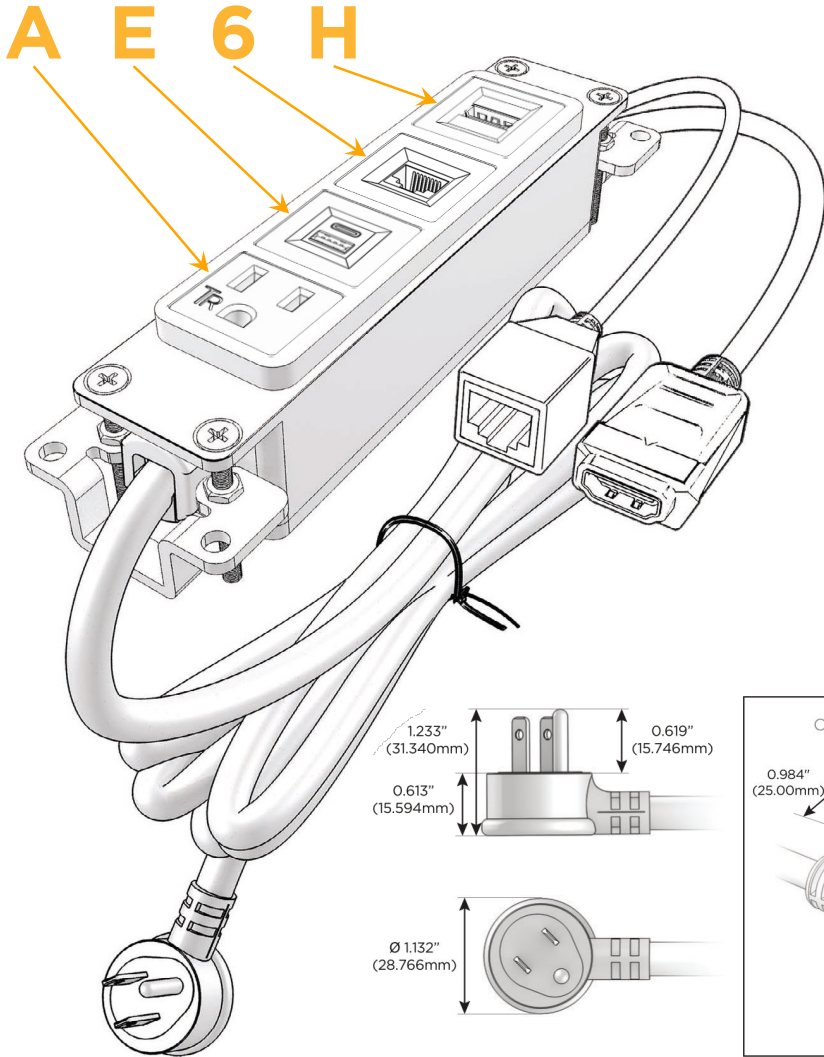

Bezel Finish: **STANDARD BRONZE (ABS)**

Custom Finishes Available M-POWER-4T-AE6H-BZAB

Features:

Module/Port Options:

- A** Tamper Resistant AC Receptacle
- E** USB-A & USB-C (20W)
- M** Double USB-A (Fast Charging Ports - 18W)
- H** HDMI
- 6** CAT 6
- 12** RJ 12
- X** Switched AC
- Y** 3-Way Switch (Low Voltage)
- V** USB-C (45W High Speed Charging Port)
- S** USB-C (25W High Speed Charging Port)
- R** Switched AC (Rocker Switch)
- D** Dimmer Switch

Plug:

Supplied with Low Profile Flat 45° Angle 120 VAC Plug

Optional Standard Straight 120 VAC Plug

Optional Straight 120 VAC Pass-through Plug

- CLEAN, COMPACT DESIGN
- STREAMLINED
- LOW PROFILE
- SIDE-EXITING CORDS
- PLUG & PLAY
- 6' AC CORD & PLUG (FLAT PLUG STANDARD)
- CUSTOMIZABLE CONFIGURATIONS AND FINISHES
- UL LISTED FOR MOUNTING IN FURNITURE
- 15A

M-POWER-4T

AC POWER & DATA CONNECTIVITY SOLUTION

M-POWER-4T-AE6H-BZAB

Specs:

Modules/Ports:

- A** Tamper Resistant AC Receptacle
- E** USB-A & USB-C (20W)
- 6** CAT 6
- H** HDMI

Distributed by

Mormax Company, Inc.