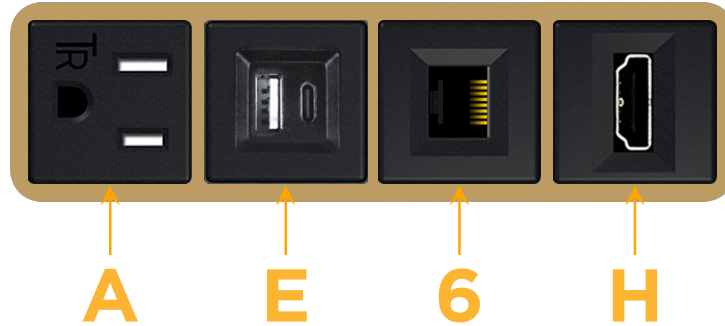

Bezel Finish: **STANDARD BRONZE (ABS)**

Custom Finishes Available M-POWER-4T-AE6H-BZAB

Features:

Module/Port Options:

- A** Tamper Resistant AC Receptacle
- E** USB-A & USB-C (20W)
- M** Double USB-A (Fast Charging Ports - 18W)
- H** HDMI
- 6** CAT 6
- 12** RJ 12
- X** Switched AC
- Y** 3-Way Switch (Low Voltage)
- V** USB-C (45W High Speed Charging Port)
- S** USB-C (25W High Speed Charging Port)
- R** Switched AC (Rocker Switch)
- D** Dimmer Switch

Plug:

Supplied with Low Profile Flat 45° Angle 120 VAC Plug

Optional Standard Straight 120 VAC Plug

Optional Straight 120 VAC Pass-through Plug

- CLEAN, COMPACT DESIGN
- STREAMLINED
- LOW PROFILE
- SIDE-EXITING CORDS
- PLUG & PLAY
- 6' AC CORD & PLUG (FLAT PLUG STANDARD)
- CUSTOMIZABLE CONFIGURATIONS AND FINISHES
- UL LISTED FOR MOUNTING IN FURNITURE
- 15A

M-POWER-4T

AC POWER & DATA CONNECTIVITY SOLUTION

M-POWER-4T-AE6H-BZAB

Specs:

Modules/Ports:

- A** Tamper Resistant AC Receptacle
- E** USB-A & USB-C (20W)
- 6** CAT 6
- H** HDMI

Distributed by

Mormax Company, Inc.