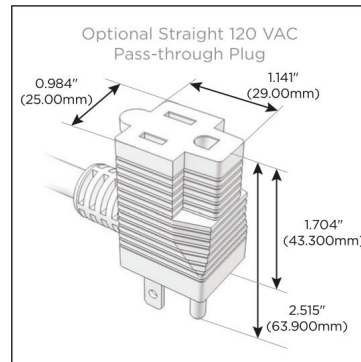

Plug:

Supplied with Low Profile Flat 45° Angle 120 VAC Plug

Optional Standard Straight 120 VAC Plug

Optional Straight 120 VAC Pass-through Plug

- CLEAN, COMPACT DESIGN
- STREAMLINED
- LOW PROFILE
- SIDE-EXITING CORDS
- PLUG & PLAY
- 6' AC CORD & PLUG (FLAT PLUG STANDARD)
- CUSTOMIZABLE CONFIGURATIONS AND FINISHES
- UL LISTED FOR MOUNTING IN FURNITURE
- 15A

M-POWER-4T

AC POWER & DATA CONNECTIVITY SOLUTION

M-POWER-4T-AE6H-BZAB

Specs:

Modules/Ports:

- A** Tamper Resistant AC Receptacle
- E** USB-A & USB-C (20W)
- 6** CAT 6
- H** HDMI

Distributed by

Mormax Company, Inc.