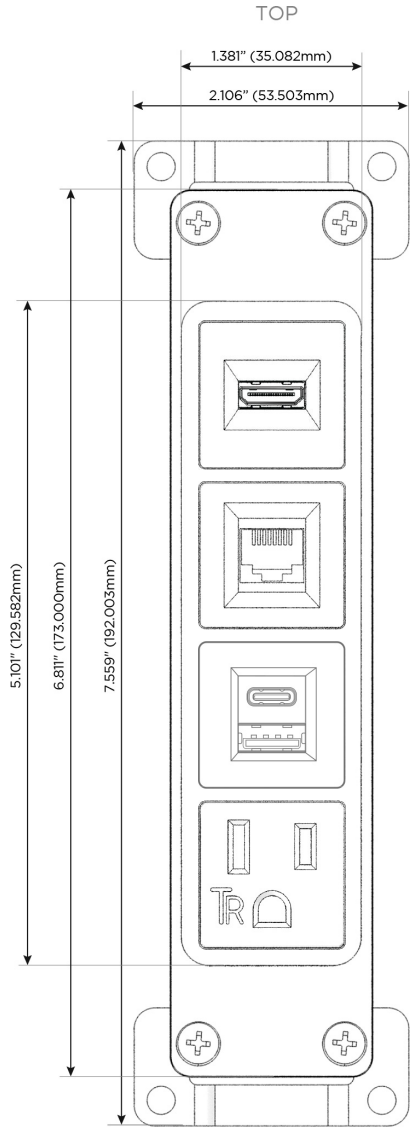

Bezel Finish: **STANDARD BRONZE (ABS)**

Custom Finishes Available M-POWER-4T-AE6H-BZAB

Features:

Module/Port Options:

- A** Tamper Resistant AC Receptacle
- E** USB-A & USB-C (20W)
- M** Double USB-A (Fast Charging Ports - 18W)
- H** HDMI
- 6** CAT 6
- 12** RJ 12
- X** Switched AC
- Y** 3-Way Switch (Low Voltage)
- V** USB-C (45W High Speed Charging Port)
- S** USB-C (25W High Speed Charging Port)
- R** Switched AC (Rocker Switch)
- D** Dimmer Switch

Plug:

Supplied with Low Profile Flat 45° Angle 120 VAC Plug

Optional Standard Straight 120 VAC Plug

Optional Straight 120 VAC Pass-through Plug

- CLEAN, COMPACT DESIGN
- STREAMLINED
- LOW PROFILE
- SIDE-EXITING CORDS
- PLUG & PLAY
- 6' AC CORD & PLUG (FLAT PLUG STANDARD)
- CUSTOMIZABLE CONFIGURATIONS AND FINISHES
- UL LISTED FOR MOUNTING IN FURNITURE
- 15A

M-POWER-4T

AC POWER & DATA CONNECTIVITY SOLUTION

M-POWER-4T-AE6H-BZAB

Specs:

Modules/Ports:

- A** Tamper Resistant AC Receptacle
- E** USB-A & USB-C (20W)
- 6** CAT 6
- H** HDMI

Distributed by

Mormax Company, Inc.