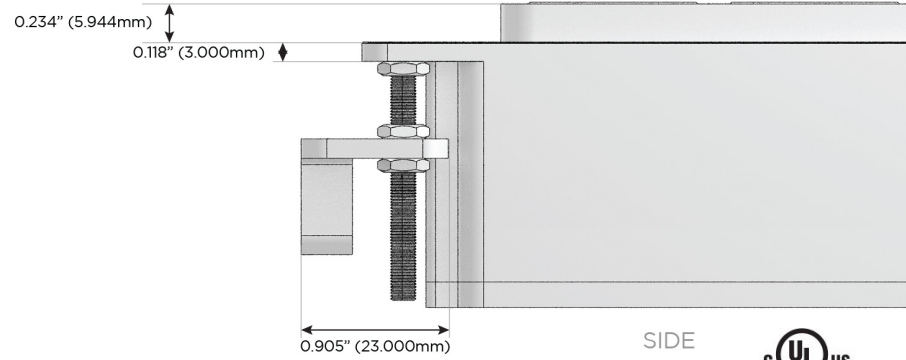

M-POWER-4T

AC POWER & DATA CONNECTIVITY SOLUTION

M-POWER-4T-AE6H-BZAB

Specs:

Modules/Ports:

- A** Tamper Resistant AC Receptacle
- E** USB-A & USB-C (20W)
- 6** CAT 6
- H** HDMI

Distributed by

Mormax Company, Inc.