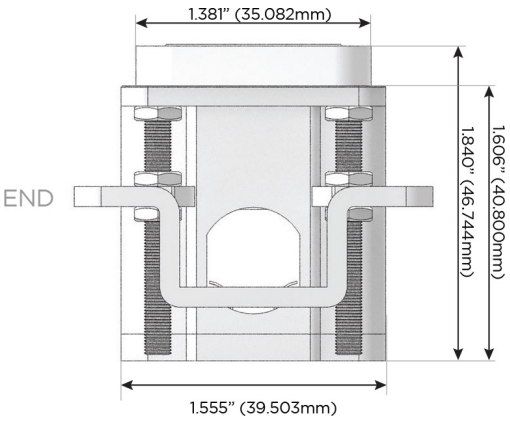

Plug:

Supplied with Low Profile Flat 45° Angle 120 VAC Plug

Optional Standard Straight 120 VAC Plug

Optional Straight 120 VAC Pass-through Plug

- CLEAN, COMPACT DESIGN
- STREAMLINED
- LOW PROFILE
- SIDE-EXITING CORDS
- PLUG & PLAY
- 6' AC CORD & PLUG (FLAT PLUG STANDARD)
- CUSTOMIZABLE CONFIGURATIONS AND FINISHES
- UL LISTED FOR MOUNTING IN FURNITURE
- 15A

M-POWER-4T

AC POWER & DATA CONNECTIVITY SOLUTION

M-POWER-4T-AE6H-BZAB

Specs:

Modules/Ports:

- A** Tamper Resistant AC Receptacle
- E** USB-A & USB-C (20W)
- 6** CAT 6
- H** HDMI

Distributed by

Mormax Company, Inc.