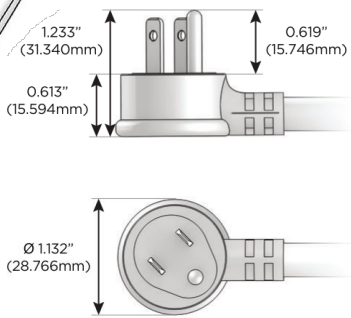

Plug:

Supplied with Low Profile Flat 45° Angle 120 VAC Plug

Optional Standard Straight 120 VAC Plug

Optional Straight 120 VAC Pass-through Plug

- CLEAN, COMPACT DESIGN
- STREAMLINED
- LOW PROFILE
- SIDE-EXITING CORDS
- PLUG & PLAY
- 6' AC CORD & PLUG (FLAT PLUG STANDARD)
- CUSTOMIZABLE CONFIGURATIONS AND FINISHES
- UL LISTED FOR MOUNTING IN FURNITURE
- 15A

M-POWER-4T

AC POWER & DATA CONNECTIVITY SOLUTION

M-POWER-4T-AE6H-BZAB

Specs:

Modules/Ports:

- A** Tamper Resistant AC Receptacle
- E** USB-A & USB-C (20W)
- 6** CAT 6
- H** HDMI

Distributed by

Mormax Company, Inc.