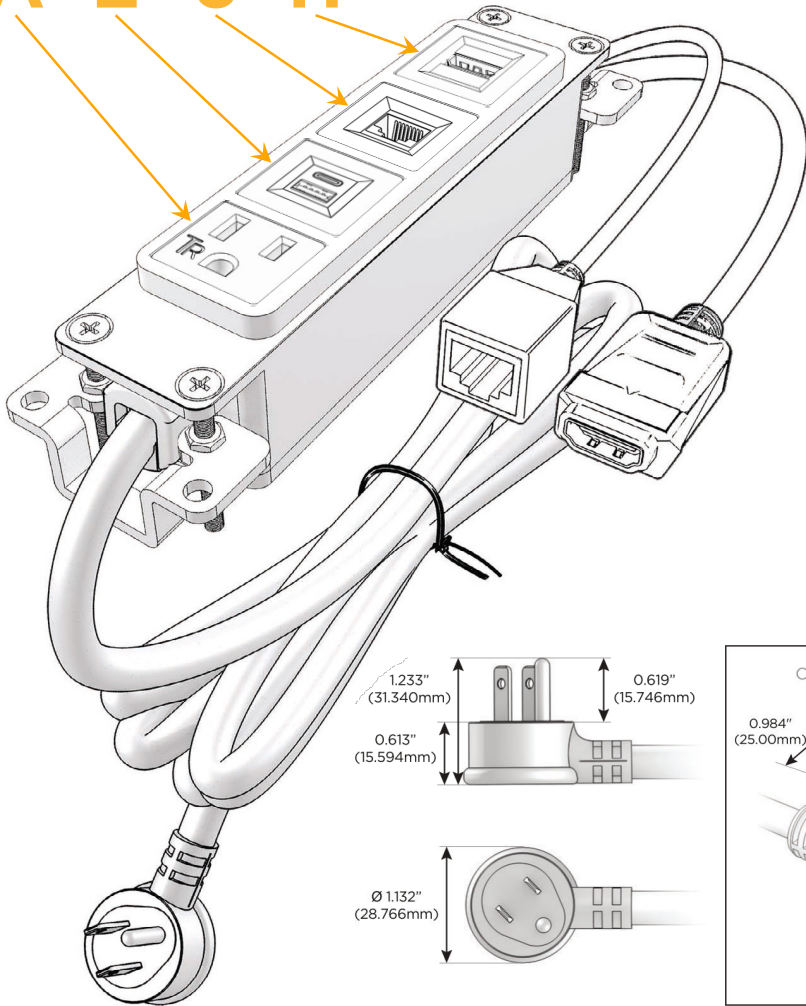

Bezel Finish: **ARCHITECTURAL BRONZE (ABS)**

Custom Finishes Available M-POWER-4T-AE6H-BZ5AB

Features:

Module/Port Options:

- A** Tamper Resistant AC Receptacle
- E** USB-A & USB-C (20W)
- M** Double USB-A (Fast Charging Ports - 18W)
- H** HDMI
- 6** CAT 6
- 12** RJ 12
- X** Switched AC
- Y** 3-Way Switch (Low Voltage)
- V** USB-C (45W High Speed Charging Port)
- S** USB-C (25W High Speed Charging Port)
- R** Switched AC (Rocker Switch)
- D** Dimmer Switch

Plug:

Supplied with Low Profile Flat 45° Angle 120 VAC Plug

Optional Standard Straight 120 VAC Plug

Optional Straight 120 VAC Pass-through Plug

- CLEAN, COMPACT DESIGN
- STREAMLINED
- LOW PROFILE
- SIDE-EXITING CORDS
- PLUG & PLAY
- 6' AC CORD & PLUG (FLAT PLUG STANDARD)
- CUSTOMIZABLE CONFIGURATIONS AND FINISHES
- UL LISTED FOR MOUNTING IN FURNITURE
- 15A

M-POWER-4T

AC POWER & DATA CONNECTIVITY SOLUTION

M-POWER-4T-AE6H-BZ5AB

Specs:

Modules/Ports:

- A** Tamper Resistant AC Receptacle
- E** USB-A & USB-C (20W)
- 6** CAT 6
- H** HDMI

A E 6 H

Distributed by