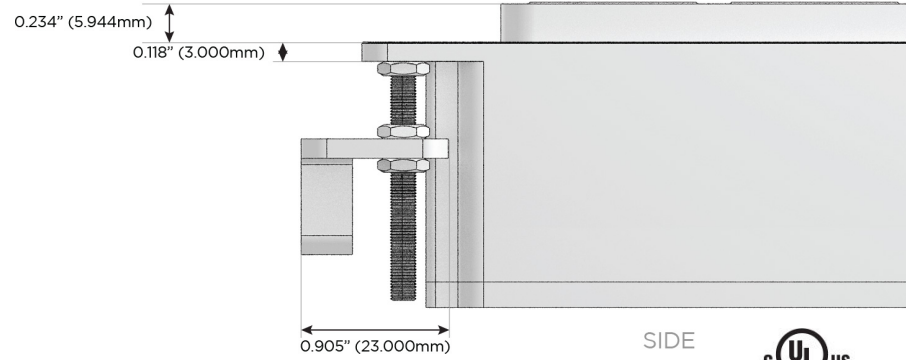

M-POWER-4T

AC POWER & DATA CONNECTIVITY SOLUTION

M-POWER-4T-AE6H-BZ5AB

Specs:

Modules/Ports:

- A** Tamper Resistant AC Receptacle
- E** USB-A & USB-C (20W)
- 6** CAT 6
- H** HDMI

A E 6 H

Distributed by