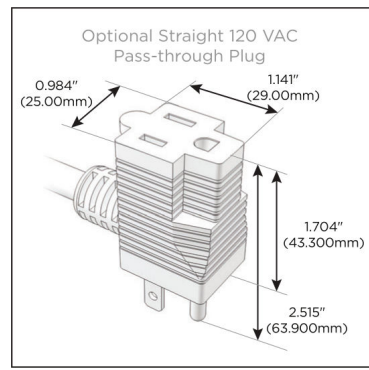

Plug:

Supplied with Low Profile Flat 45° Angle 120 VAC Plug

Optional Standard Straight 120 VAC Plug

Optional Straight 120 VAC Pass-through Plug

- CLEAN, COMPACT DESIGN
- STREAMLINED
- LOW PROFILE
- SIDE-EXITING CORDS
- PLUG & PLAY
- 6' AC CORD & PLUG (FLAT PLUG STANDARD)
- CUSTOMIZABLE CONFIGURATIONS AND FINISHES
- UL LISTED FOR MOUNTING IN FURNITURE
- 15A

M-POWER-4T

AC POWER & DATA CONNECTIVITY SOLUTION

M-POWER-4T-AE6H-BZ5AB

Specs:

Modules/Ports:

- A** Tamper Resistant AC Receptacle
- E** USB-A & USB-C (20W)
- 6** CAT 6
- H** HDMI

A E 6 H

Distributed by