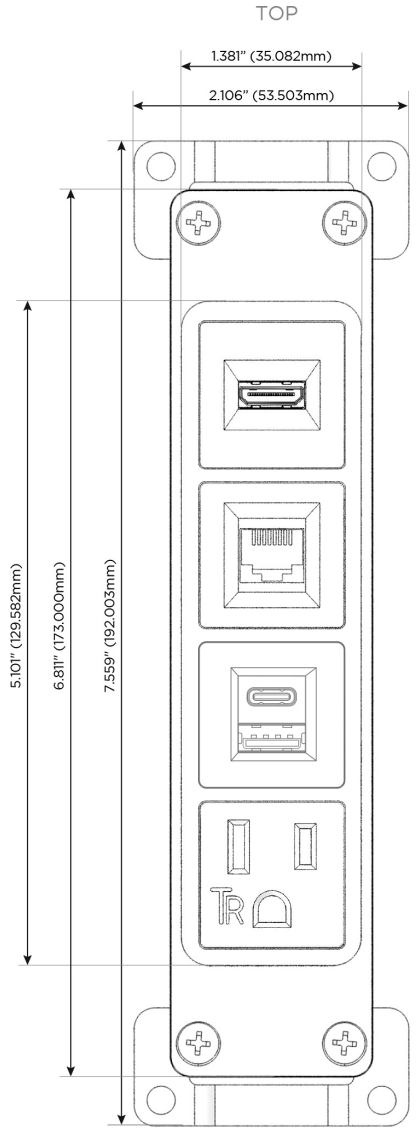

Bezel Finish: **ARCHITECTURAL BRONZE (ABS)**

Custom Finishes Available M-POWER-4T-AE6H-BZ5AB

Features:

Module/Port Options:

- A** Tamper Resistant AC Receptacle
- E** USB-A & USB-C (20W)
- M** Double USB-A (Fast Charging Ports - 18W)
- H** HDMI
- 6** CAT 6
- 12** RJ 12
- X** Switched AC
- Y** 3-Way Switch (Low Voltage)
- V** USB-C (45W High Speed Charging Port)
- S** USB-C (25W High Speed Charging Port)
- R** Switched AC (Rocker Switch)
- D** Dimmer Switch

Plug:

Supplied with Low Profile Flat 45° Angle 120 VAC Plug

Optional Standard Straight 120 VAC Plug

Optional Straight 120 VAC Pass-through Plug

- CLEAN, COMPACT DESIGN
- STREAMLINED
- LOW PROFILE
- SIDE-EXITING CORDS
- PLUG & PLAY
- 6' AC CORD & PLUG (FLAT PLUG STANDARD)
- CUSTOMIZABLE CONFIGURATIONS AND FINISHES
- UL LISTED FOR MOUNTING IN FURNITURE
- 15A

M-POWER-4T

AC POWER & DATA CONNECTIVITY SOLUTION

M-POWER-4T-AE6H-BZ5AB

Specs:

Modules/Ports:

- A** Tamper Resistant AC Receptacle
- E** USB-A & USB-C (20W)
- 6** CAT 6
- H** HDMI

A E 6 H

Distributed by