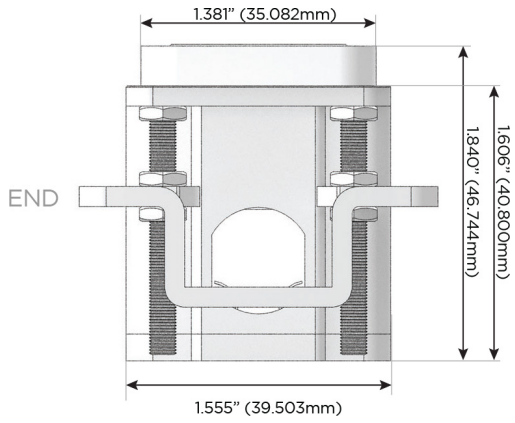

Plug:

Supplied with Low Profile Flat 45° Angle 120 VAC Plug

Optional Standard Straight 120 VAC Plug

Optional Straight 120 VAC Pass-through Plug

- CLEAN, COMPACT DESIGN
- STREAMLINED
- LOW PROFILE
- SIDE-EXITING CORDS
- PLUG & PLAY
- 6' AC CORD & PLUG (FLAT PLUG STANDARD)
- CUSTOMIZABLE CONFIGURATIONS AND FINISHES
- UL LISTED FOR MOUNTING IN FURNITURE
- 15A

M-POWER-4T

AC POWER & DATA CONNECTIVITY SOLUTION

M-POWER-4T-AE6H-BZ5AB

Specs:

Modules/Ports:

- A** Tamper Resistant AC Receptacle
- E** USB-A & USB-C (20W)
- 6** CAT 6
- H** HDMI

A E 6 H

Distributed by