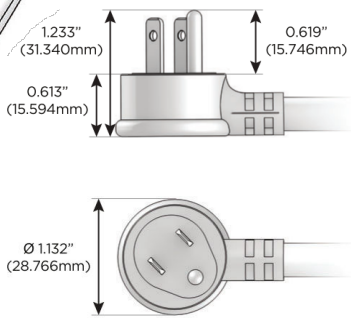

Plug:

Supplied with Low Profile Flat 45° Angle 120 VAC Plug

Optional Standard Straight 120 VAC Plug

Optional Straight 120 VAC Pass-through Plug

- CLEAN, COMPACT DESIGN
- STREAMLINED
- LOW PROFILE
- SIDE-EXITING CORDS
- PLUG & PLAY
- 6' AC CORD & PLUG (FLAT PLUG STANDARD)
- CUSTOMIZABLE CONFIGURATIONS AND FINISHES
- UL LISTED FOR MOUNTING IN FURNITURE
- 15A

M-POWER-4T

AC POWER & DATA CONNECTIVITY SOLUTION

M-POWER-4T-AE6H-BZ5AB

Specs:

Modules/Ports:

- A** Tamper Resistant AC Receptacle
- E** USB-A & USB-C (20W)
- 6** CAT 6
- H** HDMI

A E 6 H

Distributed by