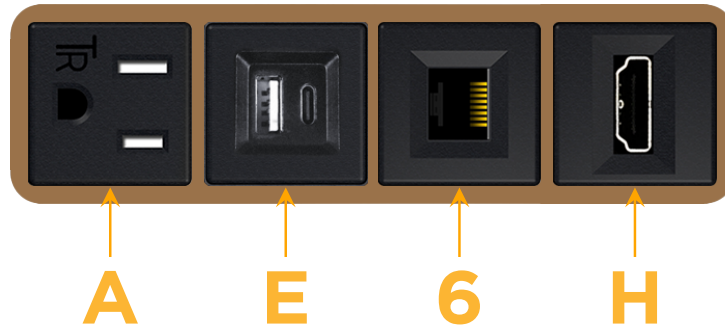

Bezel Finish: **ARCHITECTURAL BRONZE (ABS)**

Custom Finishes Available M-POWER-4T-AE6H-BZ5AB

Features:

Module/Port Options:

- A** Tamper Resistant AC Receptacle
- E** USB-A & USB-C (20W)
- M** Double USB-A (Fast Charging Ports - 18W)
- H** HDMI
- 6** CAT 6
- 12** RJ 12
- X** Switched AC
- Y** 3-Way Switch (Low Voltage)
- V** USB-C (45W High Speed Charging Port)
- S** USB-C (25W High Speed Charging Port)
- R** Switched AC (Rocker Switch)
- D** Dimmer Switch

Plug:

Supplied with Low Profile Flat 45° Angle 120 VAC Plug

Optional Standard Straight 120 VAC Plug

Optional Straight 120 VAC Pass-through Plug

- CLEAN, COMPACT DESIGN
- STREAMLINED
- LOW PROFILE
- SIDE-EXITING CORDS
- PLUG & PLAY
- 6' AC CORD & PLUG (FLAT PLUG STANDARD)
- CUSTOMIZABLE CONFIGURATIONS AND FINISHES
- UL LISTED FOR MOUNTING IN FURNITURE
- 15A

M-POWER-4T

AC POWER & DATA CONNECTIVITY SOLUTION

M-POWER-4T-AE6H-BZ5AB

Specs:

Modules/Ports:

- A** Tamper Resistant AC Receptacle
- E** USB-A & USB-C (20W)
- 6** CAT 6
- H** HDMI

A E 6 H

Distributed by