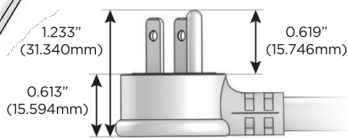

M-POWER-4T

AC POWER & DATA CONNECTIVITY SOLUTION

M-POWER-4T-AE6H-BZ5AAB

Specs:

Modules/Ports:

- A** Tamper Resistant AC Receptacle
- E** USB-A & USB-C (20W)
- 6** CAT 6
- H** HDMI

A E 6 H

Distributed by