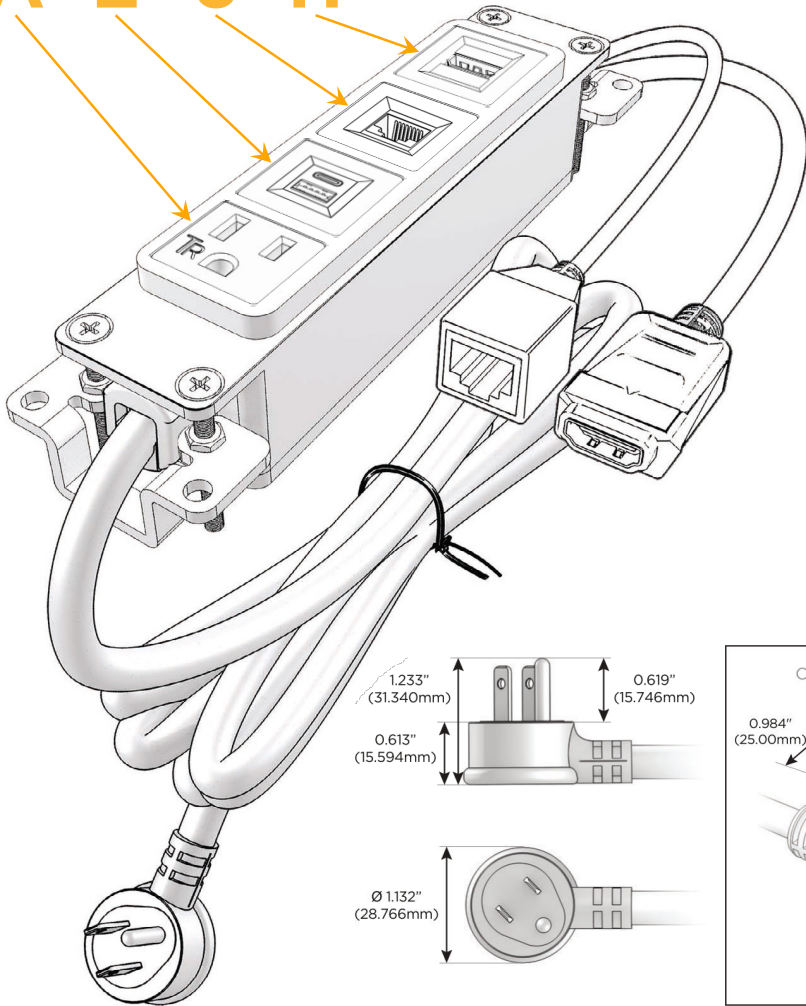

Bezel Finish: **ANTIQUED ARCHITECTURAL BRONZE (ABS)**

Custom Finishes Available M-POWER-4T-AE6H-BZ5AAB

Features:

Module/Port Options:

- A** Tamper Resistant AC Receptacle
- E** USB-A & USB-C (20W)
- M** Double USB-A (Fast Charging Ports - 18W)
- H** HDMI
- 6** CAT 6
- 12** RJ 12
- X** Switched AC
- Y** 3-Way Switch (Low Voltage)
- V** USB-C (45W High Speed Charging Port)
- S** USB-C (25W High Speed Charging Port)
- R** Switched AC (Rocker Switch)
- D** Dimmer Switch

Plug:

Supplied with Low Profile Flat 45° Angle 120 VAC Plug

Optional Standard Straight 120 VAC Plug

Optional Straight 120 VAC Pass-through Plug

- CLEAN, COMPACT DESIGN
- STREAMLINED
- LOW PROFILE
- SIDE-EXITING CORDS
- PLUG & PLAY
- 6' AC CORD & PLUG (FLAT PLUG STANDARD)
- CUSTOMIZABLE CONFIGURATIONS AND FINISHES
- UL LISTED FOR MOUNTING IN FURNITURE
- 15A

M-POWER-4T

AC POWER & DATA CONNECTIVITY SOLUTION

M-POWER-4T-AE6H-BZ5AAB

Specs:

Modules/Ports:

- A** Tamper Resistant AC Receptacle
- E** USB-A & USB-C (20W)
- 6** CAT 6
- H** HDMI

A E 6 H

Distributed by