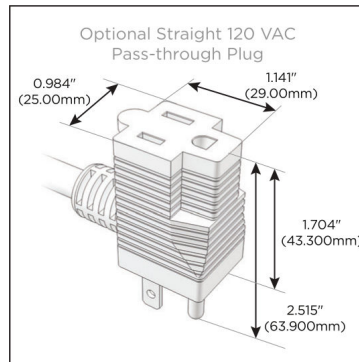

Plug:

Supplied with Low Profile Flat 45° Angle 120 VAC Plug

Optional Standard Straight 120 VAC Plug

Optional Straight 120 VAC Pass-through Plug

- CLEAN, COMPACT DESIGN
- STREAMLINED
- LOW PROFILE
- SIDE-EXITING CORDS
- PLUG & PLAY
- 6' AC CORD & PLUG (FLAT PLUG STANDARD)
- CUSTOMIZABLE CONFIGURATIONS AND FINISHES
- UL LISTED FOR MOUNTING IN FURNITURE
- 15A

M-POWER-4T

AC POWER & DATA CONNECTIVITY SOLUTION

M-POWER-4T-AE6H-BZ5AAB

Specs:

Modules/Ports:

- A** Tamper Resistant AC Receptacle
- E** USB-A & USB-C (20W)
- 6** CAT 6
- H** HDMI

A E 6 H

Distributed by