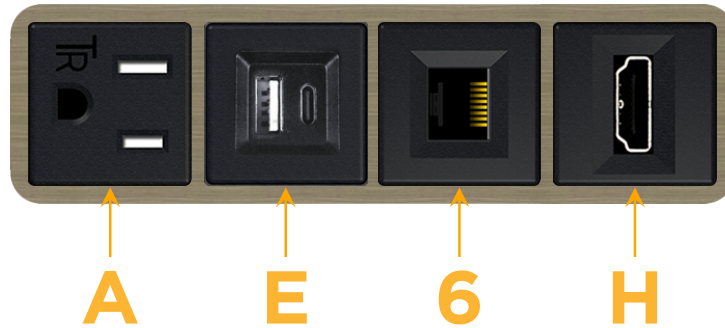

Bezel Finish: **ANTIQUED ARCHITECTURAL BRONZE (ABS)**

Custom Finishes Available M-POWER-4T-AE6H-BZ5AAB

Features:

Module/Port Options:

- A** Tamper Resistant AC Receptacle
- E** USB-A & USB-C (20W)
- M** Double USB-A (Fast Charging Ports - 18W)
- H** HDMI
- 6** CAT 6
- 12** RJ 12
- X** Switched AC
- Y** 3-Way Switch (Low Voltage)
- V** USB-C (45W High Speed Charging Port)
- S** USB-C (25W High Speed Charging Port)
- R** Switched AC (Rocker Switch)
- D** Dimmer Switch

Plug:

Supplied with Low Profile Flat 45° Angle 120 VAC Plug

Optional Standard Straight 120 VAC Plug

Optional Straight 120 VAC Pass-through Plug

- CLEAN, COMPACT DESIGN
- STREAMLINED
- LOW PROFILE
- SIDE-EXITING CORDS
- PLUG & PLAY
- 6' AC CORD & PLUG (FLAT PLUG STANDARD)
- CUSTOMIZABLE CONFIGURATIONS AND FINISHES
- UL LISTED FOR MOUNTING IN FURNITURE
- 15A

M-POWER-4T

AC POWER & DATA CONNECTIVITY SOLUTION

M-POWER-4T-AE6H-BZ5AAB

Specs:

Modules/Ports:

- A** Tamper Resistant AC Receptacle
- E** USB-A & USB-C (20W)
- 6** CAT 6
- H** HDMI

A E 6 H

Distributed by