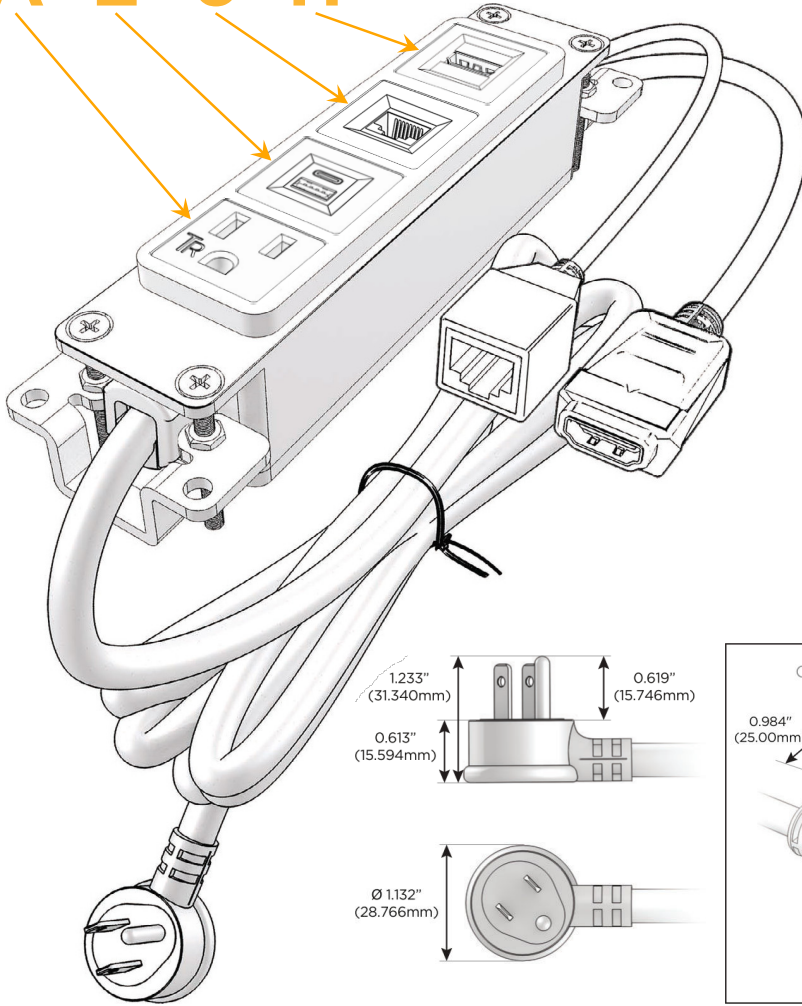

Bezel Finish: **BRASS ANTIQUED (ABS)**

Custom Finishes Available M-POWER-4T-AE6H-BRAAB

Features:

Module/Port Options:

- A** Tamper Resistant AC Receptacle
- E** USB-A & USB-C (20W)
- M** Double USB-A (Fast Charging Ports - 18W)
- H** HDMI
- 6** CAT 6
- 12** RJ 12
- X** Switched AC
- Y** 3-Way Switch (Low Voltage)
- V** USB-C (45W High Speed Charging Port)
- S** USB-C (25W High Speed Charging Port)
- R** Switched AC (Rocker Switch)
- D** Dimmer Switch

Plug:

Supplied with Low Profile Flat 45° Angle 120 VAC Plug

Optional Standard Straight 120 VAC Plug

Optional Straight 120 VAC Pass-through Plug

- CLEAN, COMPACT DESIGN
- STREAMLINED
- LOW PROFILE
- SIDE-EXITING CORDS
- PLUG & PLAY
- 6' AC CORD & PLUG (FLAT PLUG STANDARD)
- CUSTOMIZABLE CONFIGURATIONS AND FINISHES
- UL LISTED FOR MOUNTING IN FURNITURE
- 15A

M-POWER-4T

AC POWER & DATA CONNECTIVITY SOLUTION

M-POWER-4T-AE6H-BRAAB

Specs:

Modules/Ports:

- A** Tamper Resistant AC Receptacle
- E** USB-A & USB-C (20W)
- 6** CAT 6
- H** HDMI

A E 6 H

Distributed by