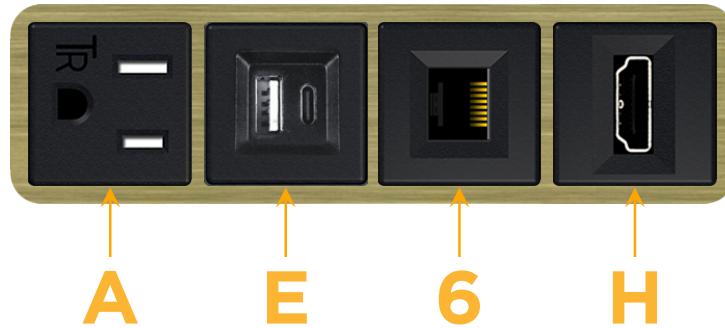

Bezel Finish: **BRASS ANTIQUED (ABS)**

Custom Finishes Available M-POWER-4T-AE6H-BRAAB

Features:

Module/Port Options:

- A** Tamper Resistant AC Receptacle
- E** USB-A & USB-C (20W)
- M** Double USB-A (Fast Charging Ports - 18W)
- H** HDMI
- 6** CAT 6
- 12** RJ 12
- X** Switched AC
- Y** 3-Way Switch (Low Voltage)
- V** USB-C (45W High Speed Charging Port)
- S** USB-C (25W High Speed Charging Port)
- R** Switched AC (Rocker Switch)
- D** Dimmer Switch

Plug:

Supplied with Low Profile Flat 45° Angle 120 VAC Plug

Optional Standard Straight 120 VAC Plug

Optional Straight 120 VAC Pass-through Plug

- CLEAN, COMPACT DESIGN
- STREAMLINED
- LOW PROFILE
- SIDE-EXITING CORDS
- PLUG & PLAY
- 6' AC CORD & PLUG (FLAT PLUG STANDARD)
- CUSTOMIZABLE CONFIGURATIONS AND FINISHES
- UL LISTED FOR MOUNTING IN FURNITURE
- 15A

M-POWER-4T

AC POWER & DATA CONNECTIVITY SOLUTION

M-POWER-4T-AE6H-BRAAB

Specs:

Modules/Ports:

- A** Tamper Resistant AC Receptacle
- E** USB-A & USB-C (20W)
- 6** CAT 6
- H** HDMI

A E 6 H

Distributed by