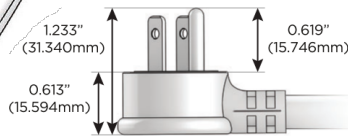

Plug:

Supplied with Low Profile Flat 45° Angle 120 VAC Plug

Optional Standard Straight 120 VAC Plug

Optional Straight 120 VAC Pass-through Plug

- CLEAN, COMPACT DESIGN
- STREAMLINED
- LOW PROFILE
- SIDE-EXITING CORDS
- PLUG & PLAY
- 6' AC CORD & PLUG (FLAT PLUG STANDARD)
- CUSTOMIZABLE CONFIGURATIONS AND FINISHES
- UL LISTED FOR MOUNTING IN FURNITURE
- 15A

M-POWER-4T

AC POWER & DATA CONNECTIVITY SOLUTION

M-POWER-4T-AE6H-BRAAB

Specs:

Modules/Ports:

- A** Tamper Resistant AC Receptacle
- E** USB-A & USB-C (20W)
- 6** CAT 6
- H** HDMI

A E 6 H

Distributed by