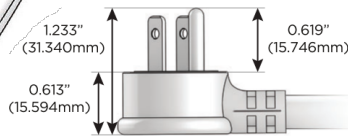

### Plug:

Supplied with Low Profile Flat 45° Angle 120 VAC Plug

Optional Standard Straight 120 VAC Plug

Optional Straight 120 VAC Pass-through Plug

- CLEAN, COMPACT DESIGN
- STREAMLINED
- LOW PROFILE
- SIDE-EXITING CORDS
- PLUG & PLAY
- 6' AC CORD & PLUG (FLAT PLUG STANDARD)
- CUSTOMIZABLE CONFIGURATIONS AND FINISHES
- UL LISTED FOR MOUNTING IN FURNITURE
- 15A

# M-POWER-4T

AC POWER & DATA CONNECTIVITY SOLUTION

M-POWER-4T-AE6H-BR4B

Specs:

**Modules/Ports:**

- A** Tamper Resistant AC Receptacle
- E** USB-A & USB-C (20W)
- 6** CAT 6
- H** HDMI

**A E 6 H**

Distributed by