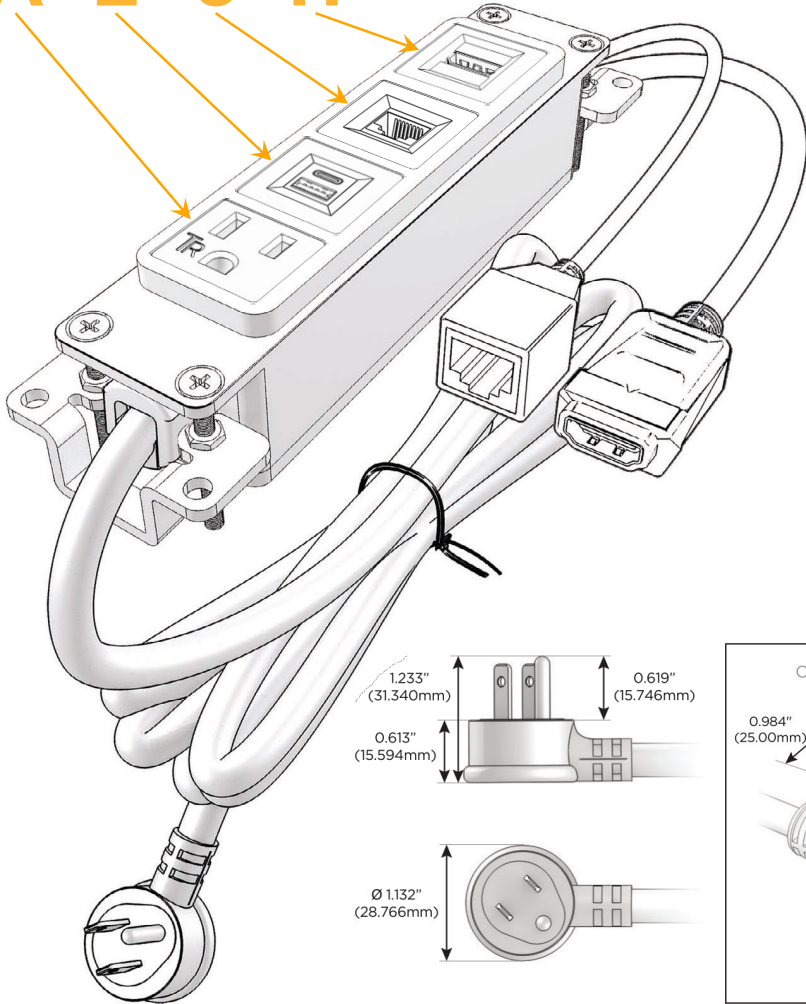

### Module/Port Options:

- A** Tamper Resistant AC Receptacle
- E** USB-A & USB-C (20W)
- M** Double USB-A (Fast Charging Ports - 18W)
- H** HDMI
- 6** CAT 6
- 12** RJ 12
- X** Switched AC
- Y** 3-Way Switch (Low Voltage)
- V** USB-C (45W High Speed Charging Port)
- S** USB-C (25W High Speed Charging Port)
- R** Switched AC (Rocker Switch)
- D** Dimmer Switch

### Plug:

Supplied with Low Profile Flat 45° Angle 120 VAC Plug

Optional Standard Straight 120 VAC Plug

Optional Straight 120 VAC Pass-through Plug

- CLEAN, COMPACT DESIGN
- STREAMLINED
- LOW PROFILE
- SIDE-EXITING CORDS
- PLUG & PLAY
- 6' AC CORD & PLUG (FLAT PLUG STANDARD)
- CUSTOMIZABLE CONFIGURATIONS AND FINISHES
- UL LISTED FOR MOUNTING IN FURNITURE
- 15A

# M-POWER-4T

AC POWER & DATA CONNECTIVITY SOLUTION

M-POWER-4T-AE6H-BR4B

Specs:

**Modules/Ports:**

- A** Tamper Resistant AC Receptacle
- E** USB-A & USB-C (20W)
- 6** CAT 6
- H** HDMI

**A E 6 H**

Distributed by