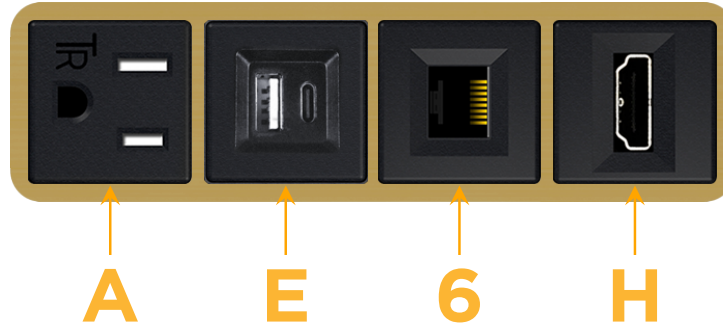

M-POWER-4T

AC POWER & DATA CONNECTIVITY SOLUTION

M-POWER-4T-AE6H-BR4B

Distributed by

Mormax Company, Inc.

8 Westchester Plaza

Elmsford, NY 10523

914-699-0101

sales@mormax.com

mormax.com

Metro Light & Power's line of power & data solutions offers sophisticated design elements combined with greater ease of installation. Streamlined and low-profile, enhanced by side-exiting cords, our outlets advance the industry with their cutting edge look and feel. We believe flexibility is key, and we provide a variety of mounting options, including the ability to mount in limited spaces. Our outlets are available in many finishes and configurations, in addition to a custom color and finish capability for our clients.

Bezel Finish: **SOLID BRASS BRUSHED**

Custom Finishes Available M-POWER-4T-AE6H-BR4B

Features:

Module/Port Options:

- **A** Tamper Resistant AC Receptacle
- **E** USB-A & USB-C (20W)
- **M** Double USB-A (Fast Charging Ports - 18W)
- **H** HDMI
- **6** CAT 6
- **12** RJ 12
- **X** Switched AC
- **Y** 3-Way Switch (Low Voltage)
- **V** USB-C (45W High Speed Charging Port)
- **S** USB-C (25W High Speed Charging Port)
- **R** Switched AC (Rocker Switch)
- **D** Dimmer Switch

Plug:

Supplied with Low Profile Flat 45° Angle 120 VAC Plug

Optional Standard Straight 120 VAC Plug

Optional Straight 120 VAC Pass-through Plug

- CLEAN, COMPACT DESIGN
- STREAMLINED
- LOW PROFILE
- SIDE-EXITING CORDS
- PLUG & PLAY
- 6' AC CORD & PLUG (FLAT PLUG STANDARD)
- CUSTOMIZABLE CONFIGURATIONS AND FINISHES
- UL LISTED FOR MOUNTING IN FURNITURE
- 15A