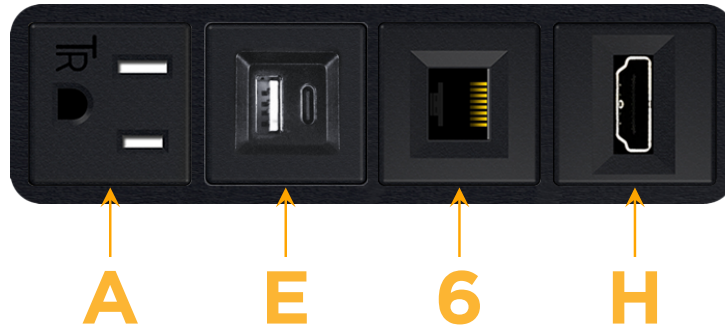

M-POWER-4T

AC POWER & DATA CONNECTIVITY SOLUTION

M-POWER-4T-AE6H-B2AB

Distributed by

Mormax Company, Inc.

8 Westchester Plaza

Elmsford, NY 10523

914-699-0101

sales@mormax.com

mormax.com

Metro Light & Power's line of power & data solutions offers sophisticated design elements combined with greater ease of installation. Streamlined and low-profile, enhanced by side-exiting cords, our outlets advance the industry with their cutting edge look and feel. We believe flexibility is key, and we provide a variety of mounting options, including the ability to mount in limited spaces. Our outlets are available in many finishes and configurations, in addition to a custom color and finish capability for our clients.

Bezel Finish: **SATIN BLACK (ABS)**

Custom Finishes Available M-POWER-4T-AE6H-B2AB

Features:

Module/Port Options:

- **A** Tamper Resistant AC Receptacle
- **E** USB-A & USB-C (20W)
- **M** Double USB-A (Fast Charging Ports - 18W)
- **H** HDMI
- **6** CAT 6
- **12** RJ 12
- **X** Switched AC
- **Y** 3-Way Switch (Low Voltage)
- **V** USB-C (45W High Speed Charging Port)
- **S** USB-C (25W High Speed Charging Port)
- **R** Switched AC (Rocker Switch)
- **D** Dimmer Switch

Plug:

Supplied with Low Profile Flat 45° Angle 120 VAC Plug

Optional Standard Straight 120 VAC Plug

Optional Straight 120 VAC Pass-through Plug

- CLEAN, COMPACT DESIGN
- STREAMLINED
- LOW PROFILE
- SIDE-EXITING CORDS
- PLUG & PLAY
- 6' AC CORD & PLUG (FLAT PLUG STANDARD)
- CUSTOMIZABLE CONFIGURATIONS AND FINISHES
- UL LISTED FOR MOUNTING IN FURNITURE
- 15A