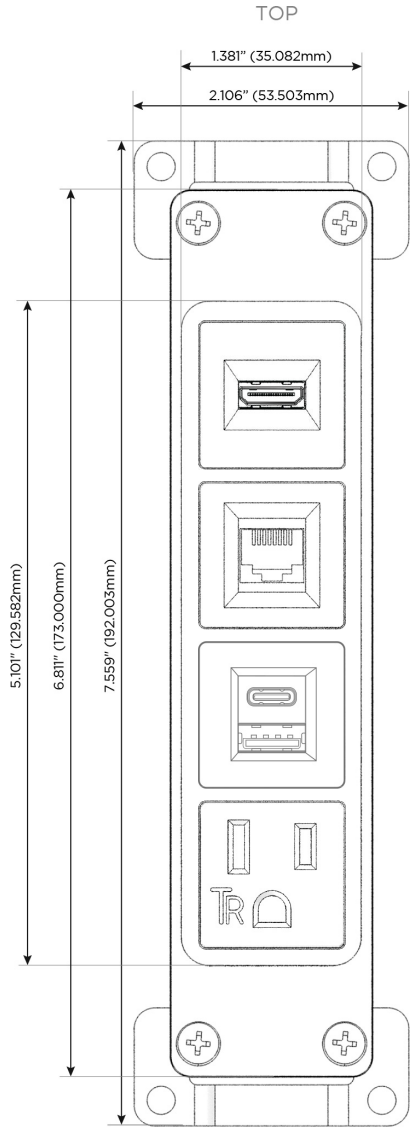

#### Module/Port Options:

- A** Tamper Resistant AC Receptacle
- E** USB-A & USB-C (20W)
- M** Double USB-A (Fast Charging Ports - 18W)
- H** HDMI
- 6** CAT 6
- 12** RJ 12
- X** Switched AC
- Y** 3-Way Switch (Low Voltage)
- V** USB-C (45W High Speed Charging Port)
- S** USB-C (25W High Speed Charging Port)
- R** Switched AC (Rocker Switch)
- D** Dimmer Switch

#### Plug:

Supplied with Low Profile Flat 45° Angle 120 VAC Plug

Optional Standard Straight 120 VAC Plug

Optional Straight 120 VAC Pass-through Plug

- CLEAN, COMPACT DESIGN
- STREAMLINED
- LOW PROFILE
- SIDE-EXITING CORDS
- PLUG & PLAY
- 6' AC CORD & PLUG (FLAT PLUG STANDARD)
- CUSTOMIZABLE CONFIGURATIONS AND FINISHES
- UL LISTED FOR MOUNTING IN FURNITURE
- 15A

# M-POWER-4T

AC POWER & DATA CONNECTIVITY SOLUTION

M-POWER-4T-AE6H-B2AB

Specs:

**Modules/Ports:**

- A** Tamper Resistant AC Receptacle
- E** USB-A & USB-C (20W)
- 6** CAT 6
- H** HDMI

Distributed by

Mormax Company, Inc.