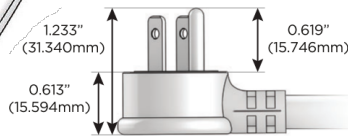

#### Plug:

Supplied with Low Profile Flat 45° Angle 120 VAC Plug

Optional Standard Straight 120 VAC Plug

Optional Straight 120 VAC Pass-through Plug

- CLEAN, COMPACT DESIGN
- STREAMLINED
- LOW PROFILE
- SIDE-EXITING CORDS
- PLUG & PLAY
- 6' AC CORD & PLUG (FLAT PLUG STANDARD)
- CUSTOMIZABLE CONFIGURATIONS AND FINISHES
- UL LISTED FOR MOUNTING IN FURNITURE
- 15A

# M-POWER-4T

AC POWER & DATA CONNECTIVITY SOLUTION

M-POWER-4T-AE6H-B2AB

Specs:

**Modules/Ports:**

- A** Tamper Resistant AC Receptacle
- E** USB-A & USB-C (20W)
- 6** CAT 6
- H** HDMI

Distributed by

Mormax Company, Inc.