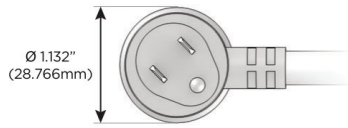

#### Plug:

Supplied with Low Profile Flat 45° Angle 120 VAC Plug

Optional Standard Straight 120 VAC Plug

Optional Straight 120 VAC Pass-through Plug

- CLEAN, COMPACT DESIGN
- STREAMLINED
- LOW PROFILE
- SIDE-EXITING CORDS
- PLUG & PLAY
- 6' AC CORD & PLUG (FLAT PLUG STANDARD)
- CUSTOMIZABLE CONFIGURATIONS AND FINISHES
- UL LISTED FOR MOUNTING IN FURNITURE
- 15A

# M-POWER-4T

AC POWER & DATA CONNECTIVITY SOLUTION

M-POWER-4T-AE6H-B2AB

Specs:

**Modules/Ports:**

- A** Tamper Resistant AC Receptacle
- E** USB-A & USB-C (20W)
- 6** CAT 6
- H** HDMI

Distributed by

Mormax Company, Inc.