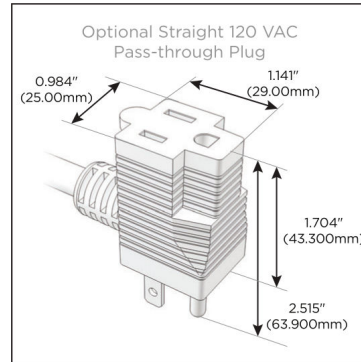

#### Module/Port Options:

- A** Tamper Resistant AC Receptacle
- E** USB-A & USB-C (20W)
- M** Double USB-A (Fast Charging Ports - 18W)
- H** HDMI
- 6** CAT 6
- 12** RJ 12
- X** Switched AC
- Y** 3-Way Switch (Low Voltage)
- V** USB-C (45W High Speed Charging Port)
- S** USB-C (25W High Speed Charging Port)
- R** Switched AC (Rocker Switch)
- D** Dimmer Switch

#### Plug:

Supplied with Low Profile Flat 45° Angle 120 VAC Plug

Optional Standard Straight 120 VAC Plug

Optional Straight 120 VAC Pass-through Plug

- CLEAN, COMPACT DESIGN
- STREAMLINED
- LOW PROFILE
- SIDE-EXITING CORDS
- PLUG & PLAY
- 6' AC CORD & PLUG (FLAT PLUG STANDARD)
- CUSTOMIZABLE CONFIGURATIONS AND FINISHES
- UL LISTED FOR MOUNTING IN FURNITURE
- 15A

# M-POWER-4T

AC POWER & DATA CONNECTIVITY SOLUTION

M-POWER-4T-AE6H-B2AB

Specs:

**Modules/Ports:**

- A** Tamper Resistant AC Receptacle
- E** USB-A & USB-C (20W)
- 6** CAT 6
- H** HDMI

Distributed by

Mormax Company, Inc.