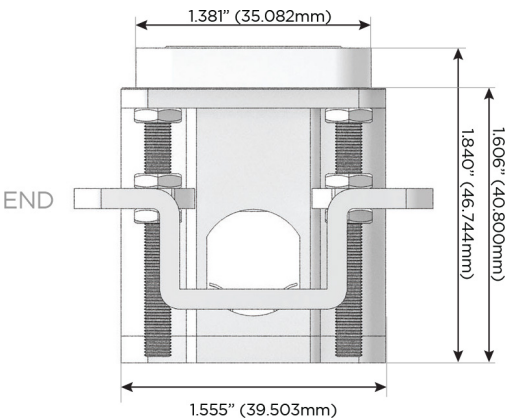

#### Plug:

Supplied with Low Profile Flat 45° Angle 120 VAC Plug

Optional Standard Straight 120 VAC Plug

Optional Straight 120 VAC Pass-through Plug

- CLEAN, COMPACT DESIGN
- STREAMLINED
- LOW PROFILE
- SIDE-EXITING CORDS
- PLUG & PLAY
- 6' AC CORD & PLUG (FLAT PLUG STANDARD)
- CUSTOMIZABLE CONFIGURATIONS AND FINISHES
- UL LISTED FOR MOUNTING IN FURNITURE
- 15A

# M-POWER-4T

AC POWER & DATA CONNECTIVITY SOLUTION

M-POWER-4T-AE6H-B2AB

Specs:

**Modules/Ports:**

- A** Tamper Resistant AC Receptacle
- E** USB-A & USB-C (20W)
- 6** CAT 6
- H** HDMI

Distributed by

Mormax Company, Inc.