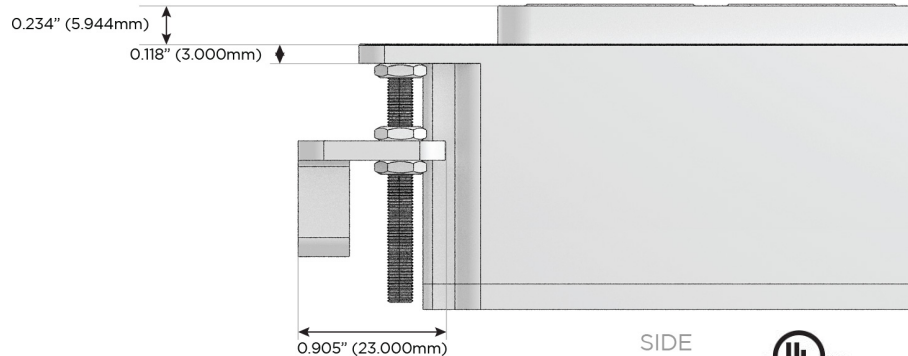

#### Plug:

Supplied with Low Profile Flat 45° Angle 120 VAC Plug

Optional Standard Straight 120 VAC Plug

Optional Straight 120 VAC Pass-through Plug

- CLEAN, COMPACT DESIGN
- STREAMLINED
- LOW PROFILE
- SIDE-EXITING CORDS
- PLUG & PLAY
- 6' AC CORD & PLUG (FLAT PLUG STANDARD)
- CUSTOMIZABLE CONFIGURATIONS AND FINISHES
- UL LISTED FOR MOUNTING IN FURNITURE
- 15A

# M-POWER-4T

AC POWER & DATA CONNECTIVITY SOLUTION

M-POWER-4T-AE6H-B2AB

Specs:

**Modules/Ports:**

- A** Tamper Resistant AC Receptacle
- E** USB-A & USB-C (20W)
- 6** CAT 6
- H** HDMI

Distributed by

Mormax Company, Inc.