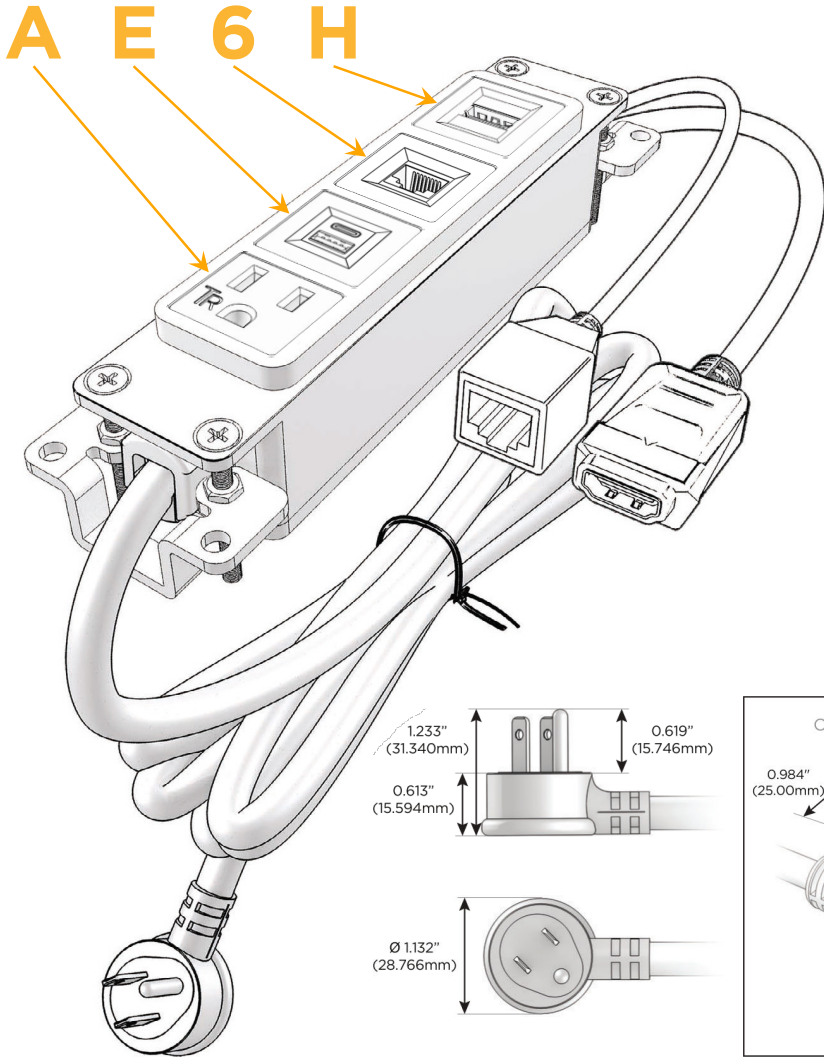

#### Module/Port Options:

- A** Tamper Resistant AC Receptacle
- E** USB-A & USB-C (20W)
- M** Double USB-A (Fast Charging Ports - 18W)
- H** HDMI
- 6** CAT 6
- 12** RJ 12
- X** Switched AC
- Y** 3-Way Switch (Low Voltage)
- V** USB-C (45W High Speed Charging Port)
- S** USB-C (25W High Speed Charging Port)
- R** Switched AC (Rocker Switch)
- D** Dimmer Switch

#### Plug:

Supplied with Low Profile Flat 45° Angle 120 VAC Plug

Optional Standard Straight 120 VAC Plug

Optional Straight 120 VAC Pass-through Plug

- CLEAN, COMPACT DESIGN
- STREAMLINED
- LOW PROFILE
- SIDE-EXITING CORDS
- PLUG & PLAY
- 6' AC CORD & PLUG (FLAT PLUG STANDARD)
- CUSTOMIZABLE CONFIGURATIONS AND FINISHES
- UL LISTED FOR MOUNTING IN FURNITURE
- 15A

# M-POWER-4T

AC POWER & DATA CONNECTIVITY SOLUTION

M-POWER-4T-AE6H-B2AB

Specs:

**Modules/Ports:**

- A** Tamper Resistant AC Receptacle
- E** USB-A & USB-C (20W)
- 6** CAT 6
- H** HDMI

Distributed by

Mormax Company, Inc.