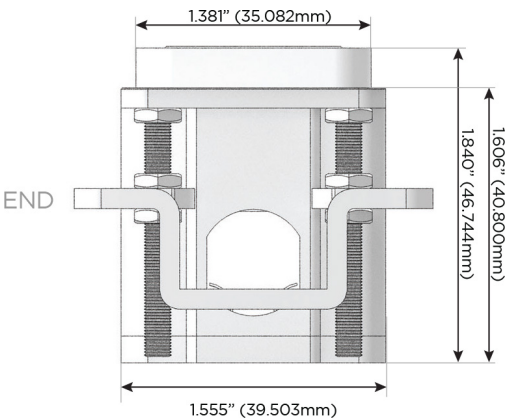

Plug:

Supplied with Low Profile Flat 45° Angle 120 VAC Plug

Optional Standard Straight 120 VAC Plug

Optional Straight 120 VAC Pass-through Plug

- CLEAN, COMPACT DESIGN
- STREAMLINED
- LOW PROFILE
- SIDE-EXITING CORDS
- PLUG & PLAY
- 6' AC CORD & PLUG (FLAT PLUG STANDARD)
- CUSTOMIZABLE CONFIGURATIONS AND FINISHES
- UL LISTED FOR MOUNTING IN FURNITURE
- 15A

M-POWER-4T

AC POWER & DATA CONNECTIVITY SOLUTION

M-POWER-4T-AE6H-APAB

Specs:

Modules/Ports:

- A** Tamper Resistant AC Receptacle
- E** USB-A & USB-C (20W)
- 6** CAT 6
- H** HDMI

A E 6 H

Distributed by