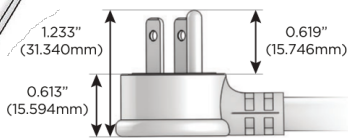

M-POWER-4T

AC POWER & DATA CONNECTIVITY SOLUTION

M-POWER-4T-AE6H-APAB

Specs:

Modules/Ports:

- A** Tamper Resistant AC Receptacle
- E** USB-A & USB-C (20W)
- 6** CAT 6
- H** HDMI

A E 6 H

Distributed by