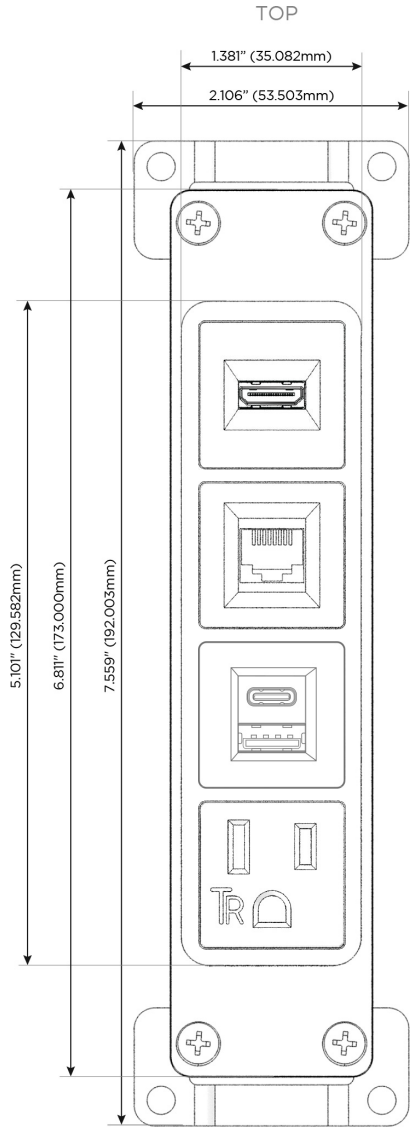

Bezel Finish: **SPECIAL ANTIQUE BRONZE (ABS)**

Custom Finishes Available M-POWER-4T-AE6H-APAB

Features:

Module/Port Options:

- A** Tamper Resistant AC Receptacle
- E** USB-A & USB-C (20W)
- M** Double USB-A (Fast Charging Ports - 18W)
- H** HDMI
- 6** CAT 6
- 12** RJ 12
- X** Switched AC
- Y** 3-Way Switch (Low Voltage)
- V** USB-C (45W High Speed Charging Port)
- S** USB-C (25W High Speed Charging Port)
- R** Switched AC (Rocker Switch)
- D** Dimmer Switch

Plug:

Supplied with Low Profile Flat 45° Angle 120 VAC Plug

Optional Standard Straight 120 VAC Plug

Optional Straight 120 VAC Pass-through Plug

- CLEAN, COMPACT DESIGN
- STREAMLINED
- LOW PROFILE
- SIDE-EXITING CORDS
- PLUG & PLAY
- 6' AC CORD & PLUG (FLAT PLUG STANDARD)
- CUSTOMIZABLE CONFIGURATIONS AND FINISHES
- UL LISTED FOR MOUNTING IN FURNITURE
- 15A

M-POWER-4T

AC POWER & DATA CONNECTIVITY SOLUTION

M-POWER-4T-AE6H-APAB

Specs:

Modules/Ports:

- A** Tamper Resistant AC Receptacle
- E** USB-A & USB-C (20W)
- 6** CAT 6
- H** HDMI

A E 6 H

Distributed by