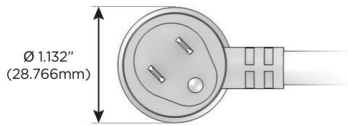

Plug:

Supplied with Low Profile Flat 45° Angle 120 VAC Plug

Optional Standard Straight 120 VAC Plug

Optional Straight 120 VAC Pass-through Plug

- CLEAN, COMPACT DESIGN
- STREAMLINED
- LOW PROFILE
- SIDE-EXITING CORDS
- PLUG & PLAY
- 6' AC CORD & PLUG (FLAT PLUG STANDARD)
- CUSTOMIZABLE CONFIGURATIONS AND FINISHES
- UL LISTED FOR MOUNTING IN FURNITURE
- 15A

M-POWER-4T

AC POWER & DATA CONNECTIVITY SOLUTION

M-POWER-4T-AE6H-APAB

Specs:

Modules/Ports:

- A** Tamper Resistant AC Receptacle
- E** USB-A & USB-C (20W)
- 6** CAT 6
- H** HDMI

A E 6 H

Distributed by