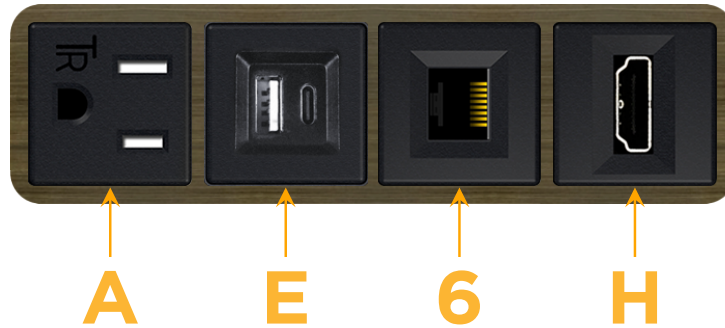

Bezel Finish: **SPECIAL ANTIQUE BRONZE (ABS)**

Custom Finishes Available M-POWER-4T-AE6H-APAB

Features:

Module/Port Options:

- A** Tamper Resistant AC Receptacle
- E** USB-A & USB-C (20W)
- M** Double USB-A (Fast Charging Ports - 18W)
- H** HDMI
- 6** CAT 6
- 12** RJ 12
- X** Switched AC
- Y** 3-Way Switch (Low Voltage)
- V** USB-C (45W High Speed Charging Port)
- S** USB-C (25W High Speed Charging Port)
- R** Switched AC (Rocker Switch)
- D** Dimmer Switch

Plug:

Supplied with Low Profile Flat 45° Angle 120 VAC Plug

Optional Standard Straight 120 VAC Plug

Optional Straight 120 VAC Pass-through Plug

- CLEAN, COMPACT DESIGN
- STREAMLINED
- LOW PROFILE
- SIDE-EXITING CORDS
- PLUG & PLAY
- 6' AC CORD & PLUG (FLAT PLUG STANDARD)
- CUSTOMIZABLE CONFIGURATIONS AND FINISHES
- UL LISTED FOR MOUNTING IN FURNITURE
- 15A

M-POWER-4T

AC POWER & DATA CONNECTIVITY SOLUTION

M-POWER-4T-AE6H-APAB

Specs:

Modules/Ports:

- A** Tamper Resistant AC Receptacle
- E** USB-A & USB-C (20W)
- 6** CAT 6
- H** HDMI

A E 6 H

Distributed by