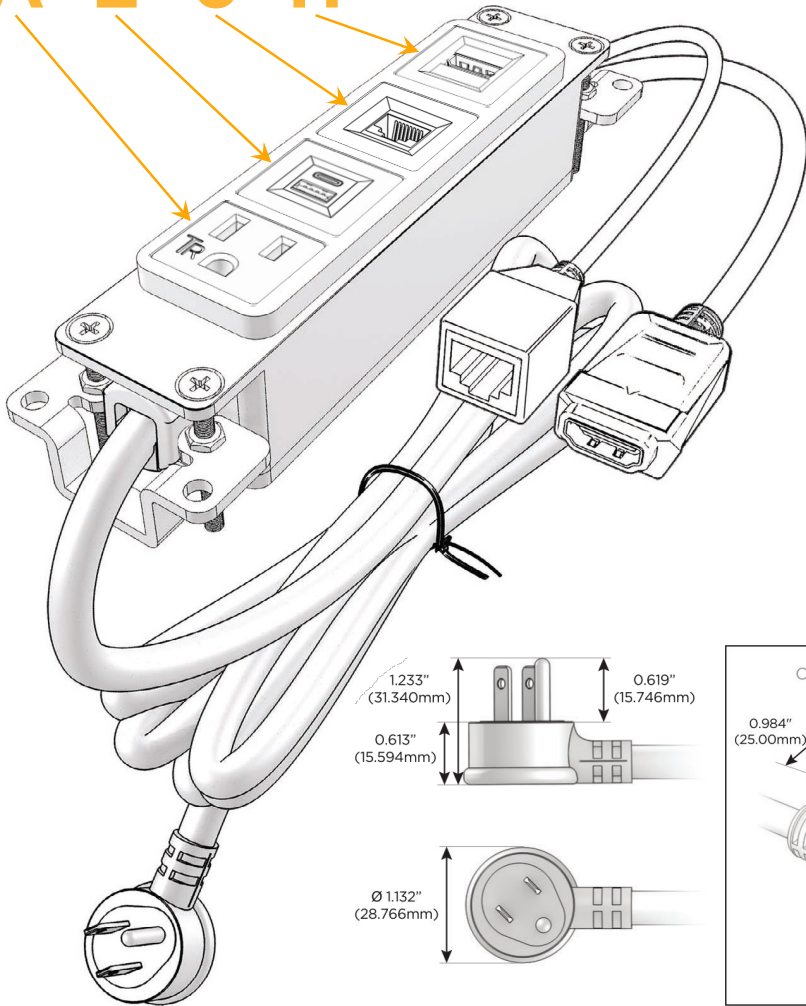

Bezel Finish: **SPECIAL ANTIQUE BRONZE (ABS)**

Custom Finishes Available M-POWER-4T-AE6H-APAB

Features:

Module/Port Options:

- A** Tamper Resistant AC Receptacle
- E** USB-A & USB-C (20W)
- M** Double USB-A (Fast Charging Ports - 18W)
- H** HDMI
- 6** CAT 6
- 12** RJ 12
- X** Switched AC
- Y** 3-Way Switch (Low Voltage)
- V** USB-C (45W High Speed Charging Port)
- S** USB-C (25W High Speed Charging Port)
- R** Switched AC (Rocker Switch)
- D** Dimmer Switch

Plug:

Supplied with Low Profile Flat 45° Angle 120 VAC Plug

Optional Standard Straight 120 VAC Plug

Optional Straight 120 VAC Pass-through Plug

- CLEAN, COMPACT DESIGN
- STREAMLINED
- LOW PROFILE
- SIDE-EXITING CORDS
- PLUG & PLAY
- 6' AC CORD & PLUG (FLAT PLUG STANDARD)
- CUSTOMIZABLE CONFIGURATIONS AND FINISHES
- UL LISTED FOR MOUNTING IN FURNITURE
- 15A

M-POWER-4T

AC POWER & DATA CONNECTIVITY SOLUTION

M-POWER-4T-AE6H-APAB

Specs:

Modules/Ports:

- A** Tamper Resistant AC Receptacle
- E** USB-A & USB-C (20W)
- 6** CAT 6
- H** HDMI

A E 6 H

Distributed by