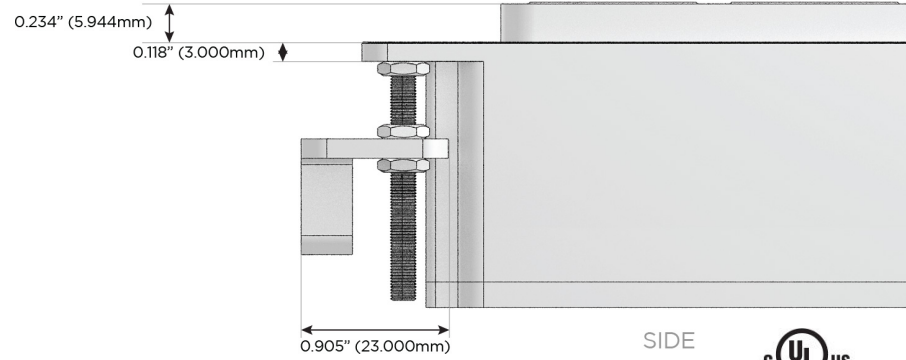

# M-POWER-4T

AC POWER & DATA CONNECTIVITY SOLUTION

M-POWER-4T-AE612-CRAB

Specs:

**Modules/Ports:**

- A** Tamper Resistant AC Receptacle
- E** USB-A & USB-C (20W)
- 6** CAT 6
- 12** RJ 12

**A E 6 12**

Distributed by