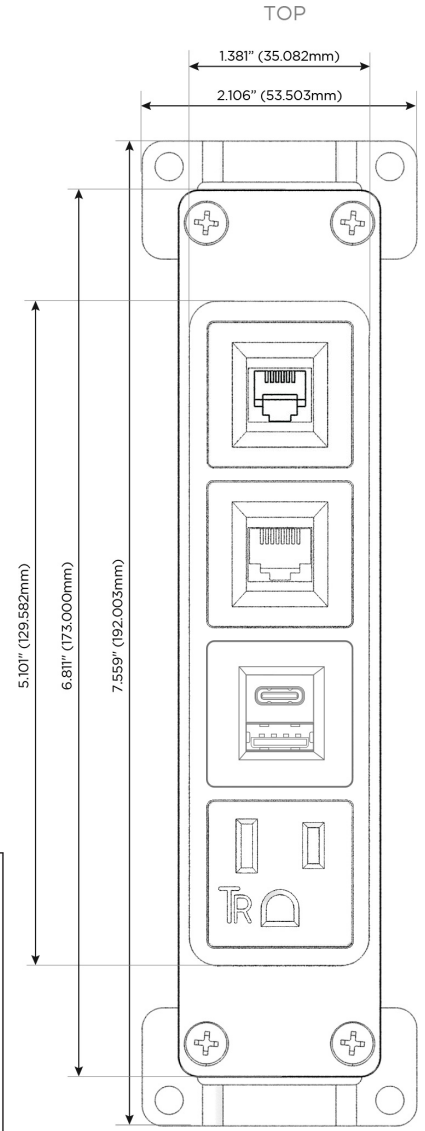

### Module/Port Options:

- A** Tamper Resistant AC Receptacle
- E** USB-A & USB-C (20W)
- M** Double USB-A (Fast Charging Ports - 18W)
- H** HDMI
- 6** CAT 6
- 12** RJ 12
- X** Switched AC
- Y** 3-Way Switch (Low Voltage)
- V** USB-C (45W High Speed Charging Port)
- S** USB-C (25W High Speed Charging Port)
- R** Switched AC (Rocker Switch)
- D** Dimmer Switch

### Plug:

Supplied with Low Profile Flat 45° Angle 120 VAC Plug

Optional Standard Straight 120 VAC Plug

Optional Straight 120 VAC Pass-through Plug

- CLEAN, COMPACT DESIGN
- STREAMLINED
- LOW PROFILE
- SIDE-EXITING CORDS
- PLUG & PLAY
- 6' AC CORD & PLUG (FLAT PLUG STANDARD)
- CUSTOMIZABLE CONFIGURATIONS AND FINISHES
- UL LISTED FOR MOUNTING IN FURNITURE
- 15A

# M-POWER-4T

AC POWER & DATA CONNECTIVITY SOLUTION

M-POWER-4T-AE612-CRAB

Specs:

**Modules/Ports:**

- A** Tamper Resistant AC Receptacle
- E** USB-A & USB-C (20W)
- 6** CAT 6
- 12** RJ 12

**A E 6 12**

Distributed by