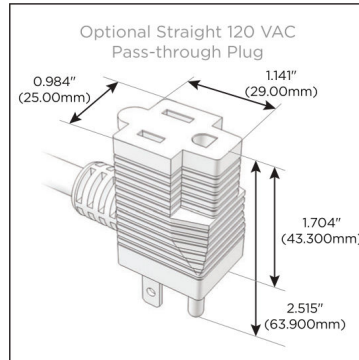

### Module/Port Options:

- A** Tamper Resistant AC Receptacle
- E** USB-A & USB-C (20W)
- M** Double USB-A (Fast Charging Ports - 18W)
- H** HDMI
- 6** CAT 6
- 12** RJ 12
- X** Switched AC
- Y** 3-Way Switch (Low Voltage)
- V** USB-C (45W High Speed Charging Port)
- S** USB-C (25W High Speed Charging Port)
- R** Switched AC (Rocker Switch)
- D** Dimmer Switch

### Plug:

Supplied with Low Profile Flat 45° Angle 120 VAC Plug

Optional Standard Straight 120 VAC Plug

Optional Straight 120 VAC Pass-through Plug

- CLEAN, COMPACT DESIGN
- STREAMLINED
- LOW PROFILE
- SIDE-EXITING CORDS
- PLUG & PLAY
- 6' AC CORD & PLUG (FLAT PLUG STANDARD)
- CUSTOMIZABLE CONFIGURATIONS AND FINISHES
- UL LISTED FOR MOUNTING IN FURNITURE
- 15A

# M-POWER-4T

AC POWER & DATA CONNECTIVITY SOLUTION

M-POWER-4T-AE612-CRAB

Specs:

**Modules/Ports:**

- A** Tamper Resistant AC Receptacle
- E** USB-A & USB-C (20W)
- 6** CAT 6
- 12** RJ 12

**A E 6 12**

Distributed by