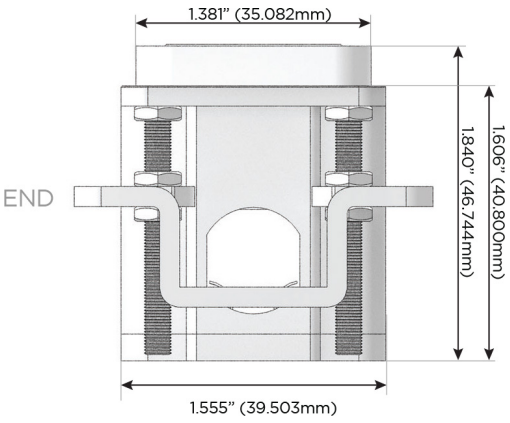

### Plug:

Supplied with Low Profile Flat 45° Angle 120 VAC Plug

Optional Standard Straight 120 VAC Plug

Optional Straight 120 VAC Pass-through Plug

- CLEAN, COMPACT DESIGN
- STREAMLINED
- LOW PROFILE
- SIDE-EXITING CORDS
- PLUG & PLAY
- 6' AC CORD & PLUG (FLAT PLUG STANDARD)
- CUSTOMIZABLE CONFIGURATIONS AND FINISHES
- UL LISTED FOR MOUNTING IN FURNITURE
- 15A

# M-POWER-4T

AC POWER & DATA CONNECTIVITY SOLUTION

M-POWER-4T-AE612-CRAB

Specs:

**Modules/Ports:**

- A** Tamper Resistant AC Receptacle
- E** USB-A & USB-C (20W)
- 6** CAT 6
- 12** RJ 12

**A E 6 12**

Distributed by