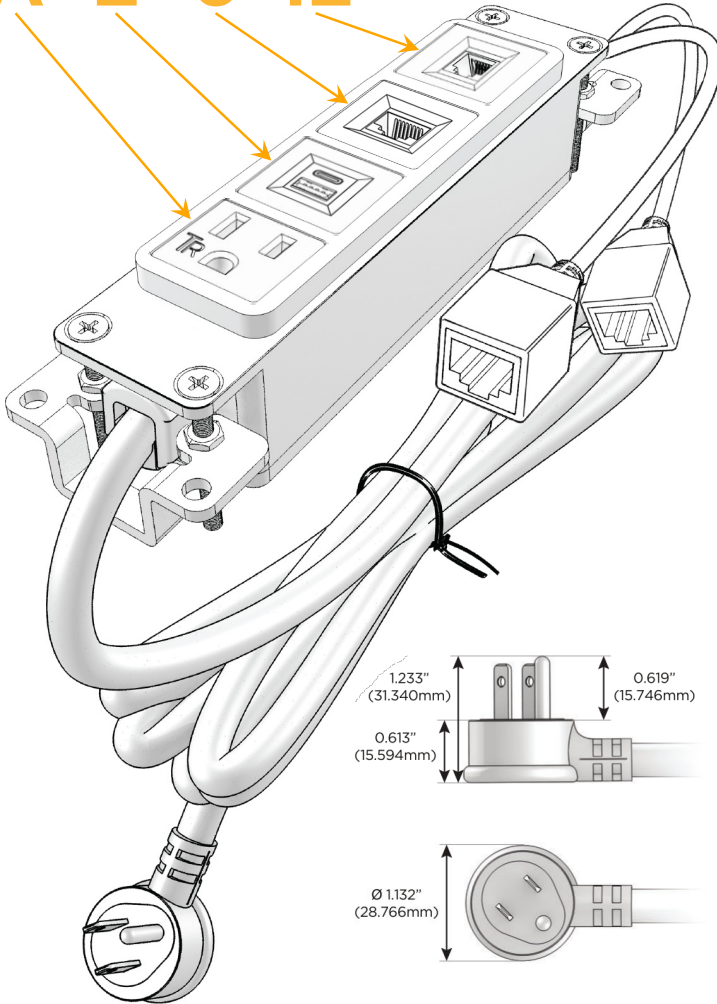

### Module/Port Options:

- A** Tamper Resistant AC Receptacle
- E** USB-A & USB-C (20W)
- M** Double USB-A (Fast Charging Ports - 18W)
- H** HDMI
- 6** CAT 6
- 12** RJ 12
- X** Switched AC
- Y** 3-Way Switch (Low Voltage)
- V** USB-C (45W High Speed Charging Port)
- S** USB-C (25W High Speed Charging Port)
- R** Switched AC (Rocker Switch)
- D** Dimmer Switch

### Plug:

Supplied with Low Profile Flat 45° Angle 120 VAC Plug

Optional Standard Straight 120 VAC Plug

Optional Straight 120 VAC Pass-through Plug

- CLEAN, COMPACT DESIGN
- STREAMLINED
- LOW PROFILE
- SIDE-EXITING CORDS
- PLUG & PLAY
- 6' AC CORD & PLUG (FLAT PLUG STANDARD)
- CUSTOMIZABLE CONFIGURATIONS AND FINISHES
- UL LISTED FOR MOUNTING IN FURNITURE
- 15A

# M-POWER-4T

AC POWER & DATA CONNECTIVITY SOLUTION

M-POWER-4T-AE612-CRAB

Specs:

**Modules/Ports:**

- A** Tamper Resistant AC Receptacle
- E** USB-A & USB-C (20W)
- 6** CAT 6
- 12** RJ 12

**A E 6 12**

Distributed by