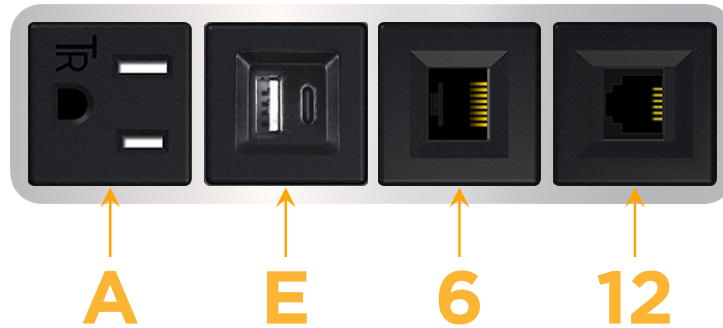

M-POWER-4T

AC POWER & DATA CONNECTIVITY SOLUTION

M-POWER-4T-AE612-CRAB

Distributed by

Mormax Company, Inc.

8 Westchester Plaza

Elmsford, NY 10523

914-699-0101

sales@mormax.com

mormax.com

Metro Light & Power's line of power & data solutions offers sophisticated design elements combined with greater ease of installation. Streamlined and low-profile, enhanced by side-exiting cords, our outlets advance the industry with their cutting edge look and feel. We believe flexibility is key, and we provide a variety of mounting options, including the ability to mount in limited spaces. Our outlets are available in many finishes and configurations, in addition to a custom color and finish capability for our clients.

Bezel Finish: **CHROME (ABS)**

Custom Finishes Available M-POWER-4T-AE612-CRAB

Features:

Module/Port Options:

- **A** Tamper Resistant AC Receptacle
- **E** USB-A & USB-C (20W)
- **M** Double USB-A (Fast Charging Ports - 18W)
- **H** HDMI
- **6** CAT 6
- **12** RJ 12
- **X** Switched AC
- **Y** 3-Way Switch (Low Voltage)
- **V** USB-C (45W High Speed Charging Port)
- **S** USB-C (25W High Speed Charging Port)
- **R** Switched AC (Rocker Switch)
- **D** Dimmer Switch

Plug:

Supplied with Low Profile Flat 45° Angle 120 VAC Plug

Optional Standard Straight 120 VAC Plug

Optional Straight 120 VAC Pass-through Plug

- CLEAN, COMPACT DESIGN
- STREAMLINED
- LOW PROFILE
- SIDE-EXITING CORDS
- PLUG & PLAY
- 6' AC CORD & PLUG (FLAT PLUG STANDARD)
- CUSTOMIZABLE CONFIGURATIONS AND FINISHES
- UL LISTED FOR MOUNTING IN FURNITURE
- 15A