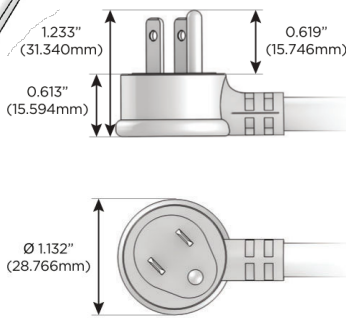

### Module/Port Options:

- A** Tamper Resistant AC Receptacle
- E** USB-A & USB-C (20W)
- M** Double USB-A (Fast Charging Ports - 18W)
- H** HDMI
- 6** CAT 6
- 12** RJ 12
- X** Switched AC
- Y** 3-Way Switch (Low Voltage)
- V** USB-C (45W High Speed Charging Port)
- S** USB-C (25W High Speed Charging Port)
- R** Switched AC (Rocker Switch)
- D** Dimmer Switch

### Plug:

Supplied with Low Profile Flat 45° Angle 120 VAC Plug

Optional Standard Straight 120 VAC Plug

Optional Straight 120 VAC Pass-through Plug

- CLEAN, COMPACT DESIGN
- STREAMLINED
- LOW PROFILE
- SIDE-EXITING CORDS
- PLUG & PLAY
- 6' AC CORD & PLUG (FLAT PLUG STANDARD)
- CUSTOMIZABLE CONFIGURATIONS AND FINISHES
- UL LISTED FOR MOUNTING IN FURNITURE
- 15A

# M-POWER-4T

AC POWER & DATA CONNECTIVITY SOLUTION

M-POWER-4T-AE612-CRAB

Specs:

**Modules/Ports:**

- A** Tamper Resistant AC Receptacle
- E** USB-A & USB-C (20W)
- 6** CAT 6
- 12** RJ 12

**A E 6 12**

Distributed by