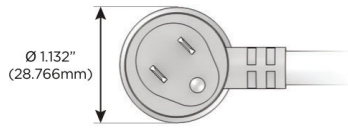

Plug:

Supplied with Low Profile Flat 45° Angle 120 VAC Plug

Optional Standard Straight 120 VAC Plug

Optional Straight 120 VAC Pass-through Plug

- CLEAN, COMPACT DESIGN
- STREAMLINED
- LOW PROFILE
- SIDE-EXITING CORDS
- PLUG & PLAY
- 6' AC CORD & PLUG (FLAT PLUG STANDARD)
- CUSTOMIZABLE CONFIGURATIONS AND FINISHES
- UL LISTED FOR MOUNTING IN FURNITURE
- 15A

M-POWER-4T

AC POWER & DATA CONNECTIVITY SOLUTION

M-POWER-4T-AE612-BZAB

Specs:

Modules/Ports:

- A** Tamper Resistant AC Receptacle
- E** USB-A & USB-C (20W)
- 6** CAT 6
- 12** RJ 12

A E 6 12

Distributed by