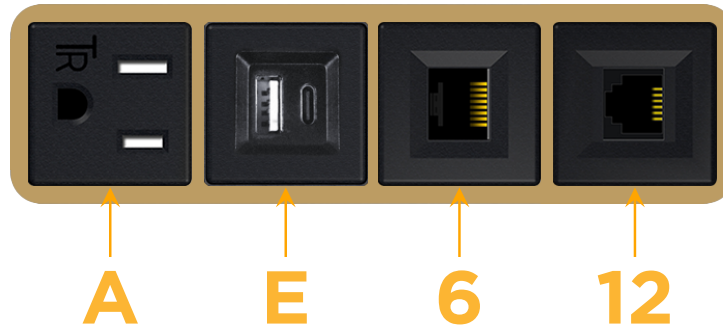

Bezel Finish: **STANDARD BRONZE (ABS)**

Custom Finishes Available M-POWER-4T-AE612-BZAB

Features:

Module/Port Options:

- A** Tamper Resistant AC Receptacle
- E** USB-A & USB-C (20W)
- M** Double USB-A (Fast Charging Ports - 18W)
- H** HDMI
- 6** CAT 6
- 12** RJ 12
- X** Switched AC
- Y** 3-Way Switch (Low Voltage)
- V** USB-C (45W High Speed Charging Port)
- S** USB-C (25W High Speed Charging Port)
- R** Switched AC (Rocker Switch)
- D** Dimmer Switch

Plug:

Supplied with Low Profile Flat 45° Angle 120 VAC Plug

Optional Standard Straight 120 VAC Plug

Optional Straight 120 VAC Pass-through Plug

- CLEAN, COMPACT DESIGN
- STREAMLINED
- LOW PROFILE
- SIDE-EXITING CORDS
- PLUG & PLAY
- 6' AC CORD & PLUG (FLAT PLUG STANDARD)
- CUSTOMIZABLE CONFIGURATIONS AND FINISHES
- UL LISTED FOR MOUNTING IN FURNITURE
- 15A

M-POWER-4T

AC POWER & DATA CONNECTIVITY SOLUTION

M-POWER-4T-AE612-BZAB

Specs:

Modules/Ports:

- A** Tamper Resistant AC Receptacle
- E** USB-A & USB-C (20W)
- 6** CAT 6
- 12** RJ 12

A E 6 12

Distributed by