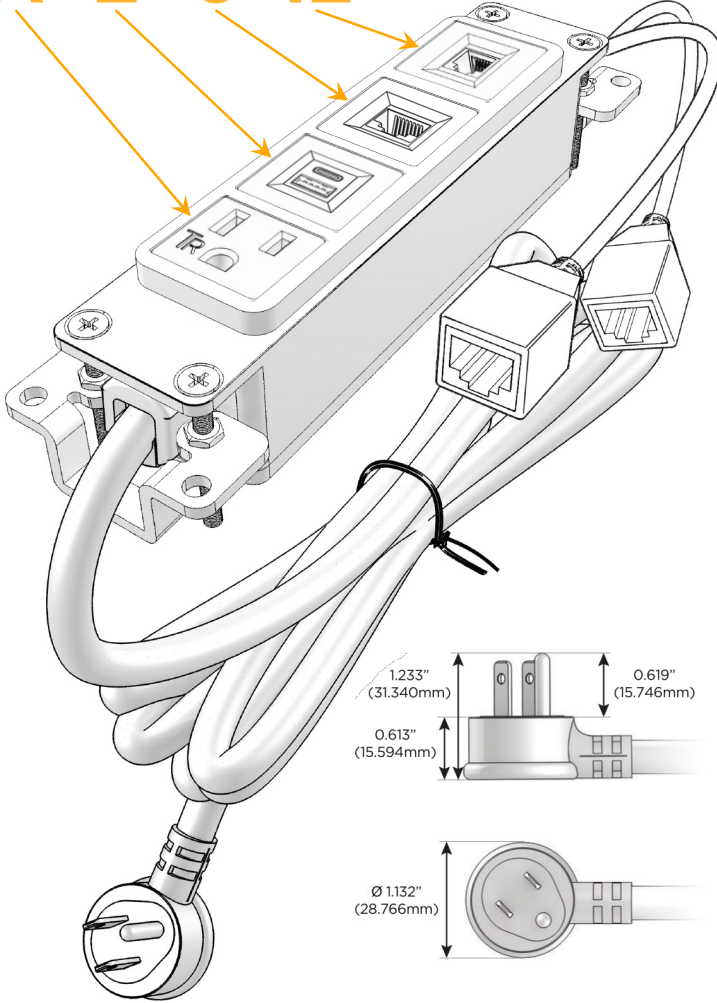

Bezel Finish: **STANDARD BRONZE (ABS)**

Custom Finishes Available M-POWER-4T-AE612-BZAB

Features:

Module/Port Options:

- A** Tamper Resistant AC Receptacle
- E** USB-A & USB-C (20W)
- M** Double USB-A (Fast Charging Ports - 18W)
- H** HDMI
- 6** CAT 6
- 12** RJ 12
- X** Switched AC
- Y** 3-Way Switch (Low Voltage)
- V** USB-C (45W High Speed Charging Port)
- S** USB-C (25W High Speed Charging Port)
- R** Switched AC (Rocker Switch)
- D** Dimmer Switch

Plug:

Supplied with Low Profile Flat 45° Angle 120 VAC Plug

Optional Standard Straight 120 VAC Plug

Optional Straight 120 VAC Pass-through Plug

- CLEAN, COMPACT DESIGN
- STREAMLINED
- LOW PROFILE
- SIDE-EXITING CORDS
- PLUG & PLAY
- 6' AC CORD & PLUG (FLAT PLUG STANDARD)
- CUSTOMIZABLE CONFIGURATIONS AND FINISHES
- UL LISTED FOR MOUNTING IN FURNITURE
- 15A

M-POWER-4T

AC POWER & DATA CONNECTIVITY SOLUTION

M-POWER-4T-AE612-BZAB

Specs:

Modules/Ports:

- A** Tamper Resistant AC Receptacle
- E** USB-A & USB-C (20W)
- 6** CAT 6
- 12** RJ 12

A E 6 12

Distributed by