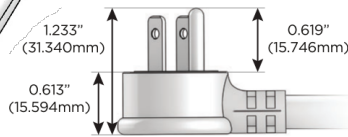

Plug:

Supplied with Low Profile Flat 45° Angle 120 VAC Plug

Optional Standard Straight 120 VAC Plug

Optional Straight 120 VAC Pass-through Plug

- CLEAN, COMPACT DESIGN
- STREAMLINED
- LOW PROFILE
- SIDE-EXITING CORDS
- PLUG & PLAY
- 6' AC CORD & PLUG (FLAT PLUG STANDARD)
- CUSTOMIZABLE CONFIGURATIONS AND FINISHES
- UL LISTED FOR MOUNTING IN FURNITURE
- 15A

M-POWER-4T

AC POWER & DATA CONNECTIVITY SOLUTION

M-POWER-4T-AE612-BZAB

Specs:

Modules/Ports:

- A** Tamper Resistant AC Receptacle
- E** USB-A & USB-C (20W)
- 6** CAT 6
- 12** RJ 12

A E 6 12

Distributed by