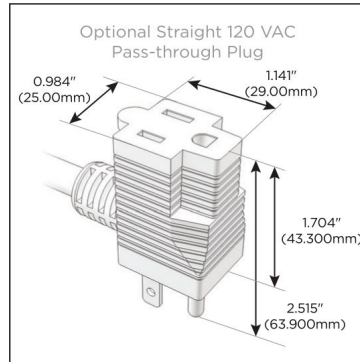

Plug:

Supplied with Low Profile Flat 45° Angle 120 VAC Plug

Optional Standard Straight 120 VAC Plug

Optional Straight 120 VAC Pass-through Plug

- CLEAN, COMPACT DESIGN
- STREAMLINED
- LOW PROFILE
- SIDE-EXITING CORDS
- PLUG & PLAY
- 6' AC CORD & PLUG (FLAT PLUG STANDARD)
- CUSTOMIZABLE CONFIGURATIONS AND FINISHES
- UL LISTED FOR MOUNTING IN FURNITURE
- 15A

M-POWER-4T

AC POWER & DATA CONNECTIVITY SOLUTION

M-POWER-4T-AE612-BZAB

Specs:

Modules/Ports:

- A** Tamper Resistant AC Receptacle
- E** USB-A & USB-C (20W)
- 6** CAT 6
- 12** RJ 12

A E 6 12

Distributed by