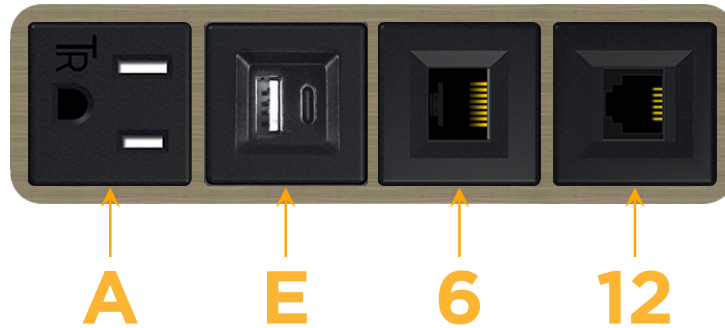

M-POWER-4T

AC POWER & DATA CONNECTIVITY SOLUTION

M-POWER-4T-AE612-BZ5AAB

Distributed by

Mormax Company, Inc.

8 Westchester Plaza

Elmsford, NY 10523

914-699-0101

sales@mormax.com

mormax.com

Metro Light & Power's line of power & data solutions offers sophisticated design elements combined with greater ease of installation. Streamlined and low-profile, enhanced by side-exiting cords, our outlets advance the industry with their cutting edge look and feel. We believe flexibility is key, and we provide a variety of mounting options, including the ability to mount in limited spaces. Our outlets are available in many finishes and configurations, in addition to a custom color and finish capability for our clients.

Bezel Finish: **ANTIQUED ARCHITECTURAL BRONZE (ABS)**

Custom Finishes Available M-POWER-4T-AE612-BZ5AAB

Features:

Module/Port Options:

- **A** Tamper Resistant AC Receptacle
- **E** USB-A & USB-C (20W)
- **M** Double USB-A (Fast Charging Ports - 18W)
- **H** HDMI
- **6** CAT 6
- **12** RJ 12
- **X** Switched AC
- **Y** 3-Way Switch (Low Voltage)
- **V** USB-C (45W High Speed Charging Port)
- **S** USB-C (25W High Speed Charging Port)
- **R** Switched AC (Rocker Switch)
- **D** Dimmer Switch

Plug:

Supplied with Low Profile Flat 45° Angle 120 VAC Plug

Optional Standard Straight 120 VAC Plug

Optional Straight 120 VAC Pass-through Plug

- CLEAN, COMPACT DESIGN
- STREAMLINED
- LOW PROFILE
- SIDE-EXITING CORDS
- PLUG & PLAY
- 6' AC CORD & PLUG (FLAT PLUG STANDARD)
- CUSTOMIZABLE CONFIGURATIONS AND FINISHES
- UL LISTED FOR MOUNTING IN FURNITURE
- 15A