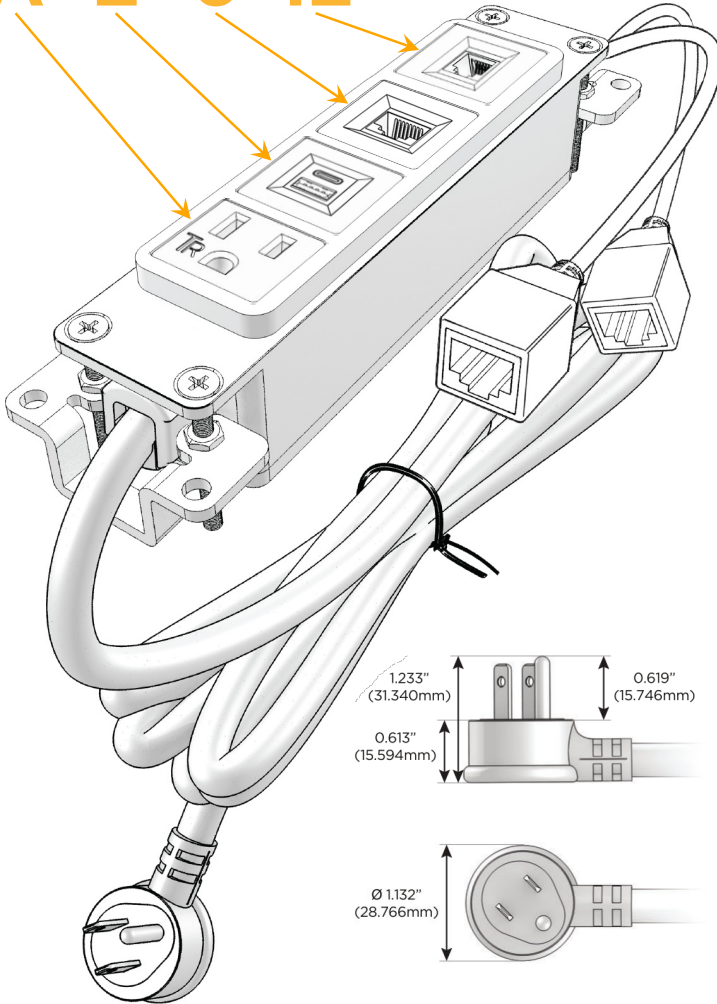

#### Module/Port Options:

- A** Tamper Resistant AC Receptacle
- E** USB-A & USB-C (20W)
- M** Double USB-A (Fast Charging Ports - 18W)
- H** HDMI
- 6** CAT 6
- 12** RJ 12
- X** Switched AC
- Y** 3-Way Switch (Low Voltage)
- V** USB-C (45W High Speed Charging Port)
- S** USB-C (25W High Speed Charging Port)
- R** Switched AC (Rocker Switch)
- D** Dimmer Switch

#### Plug:

Supplied with Low Profile Flat 45° Angle 120 VAC Plug

Optional Standard Straight 120 VAC Plug

Optional Straight 120 VAC Pass-through Plug

- CLEAN, COMPACT DESIGN
- STREAMLINED
- LOW PROFILE
- SIDE-EXITING CORDS
- PLUG & PLAY
- 6' AC CORD & PLUG (FLAT PLUG STANDARD)
- CUSTOMIZABLE CONFIGURATIONS AND FINISHES
- UL LISTED FOR MOUNTING IN FURNITURE
- 15A

# M-POWER-4T

AC POWER & DATA CONNECTIVITY SOLUTION

M-POWER-4T-AE612-BZ5AAB

Specs:

**Modules/Ports:**

- A** Tamper Resistant AC Receptacle
- E** USB-A & USB-C (20W)
- 6** CAT 6
- 12** RJ 12

**A E 6 12**

Distributed by