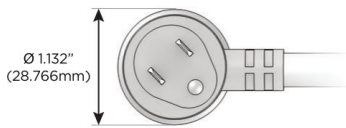

#### Plug:

Supplied with Low Profile Flat 45° Angle 120 VAC Plug

Optional Standard Straight 120 VAC Plug

Optional Straight 120 VAC Pass-through Plug

- CLEAN, COMPACT DESIGN
- STREAMLINED
- LOW PROFILE
- SIDE-EXITING CORDS
- PLUG & PLAY
- 6' AC CORD & PLUG (FLAT PLUG STANDARD)
- CUSTOMIZABLE CONFIGURATIONS AND FINISHES
- UL LISTED FOR MOUNTING IN FURNITURE
- 15A

# M-POWER-4T

AC POWER & DATA CONNECTIVITY SOLUTION

M-POWER-4T-AE612-BZ5AAB

Specs:

**Modules/Ports:**

- A** Tamper Resistant AC Receptacle
- E** USB-A & USB-C (20W)
- 6** CAT 6
- 12** RJ 12

**A E 6 12**

Distributed by