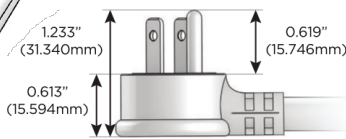

#### Plug:

Supplied with Low Profile Flat 45° Angle 120 VAC Plug

Optional Standard Straight 120 VAC Plug

Optional Straight 120 VAC Pass-through Plug

- CLEAN, COMPACT DESIGN
- STREAMLINED
- LOW PROFILE
- SIDE-EXITING CORDS
- PLUG & PLAY
- 6' AC CORD & PLUG (FLAT PLUG STANDARD)
- CUSTOMIZABLE CONFIGURATIONS AND FINISHES
- UL LISTED FOR MOUNTING IN FURNITURE
- 15A

# M-POWER-4T

AC POWER & DATA CONNECTIVITY SOLUTION

M-POWER-4T-AE612-BZ5AAB

Specs:

**Modules/Ports:**

- A** Tamper Resistant AC Receptacle
- E** USB-A & USB-C (20W)
- 6** CAT 6
- 12** RJ 12

**A E 6 12**

Distributed by