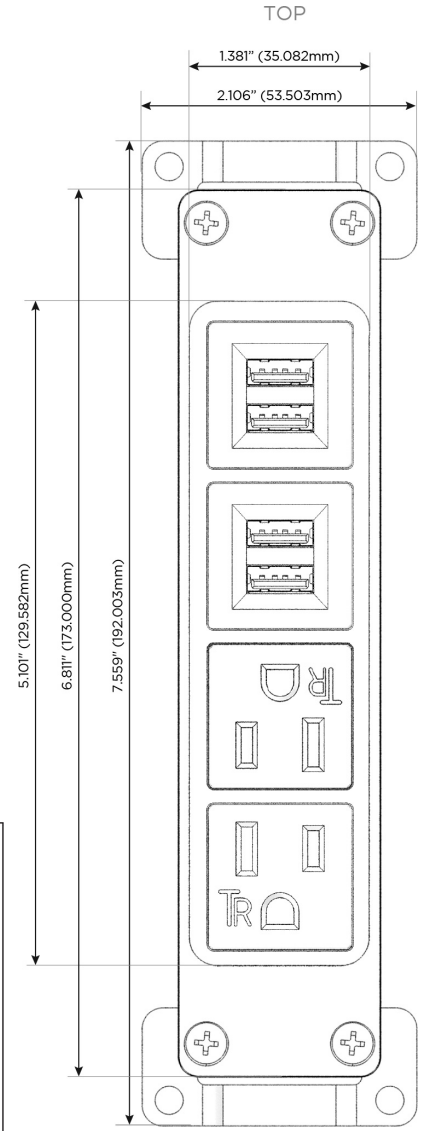

Bezel Finish: **WHITE (STEEL)**

Custom Finishes Available M-POWER-4T-AAMM-WB

Features:

Module/Port Options:

- A** Tamper Resistant AC Receptacle
- E** USB-A & USB-C (20W)
- M** Double USB-A (Fast Charging Ports - 18W)
- H** HDMI
- 6** CAT 6
- 12** RJ 12
- X** Switched AC
- Y** 3-Way Switch (Low Voltage)
- V** USB-C (45W High Speed Charging Port)
- S** USB-C (25W High Speed Charging Port)
- R** Switched AC (Rocker Switch)
- D** Dimmer Switch

Plug:

Supplied with Low Profile Flat 45° Angle 120 VAC Plug

Optional Standard Straight 120 VAC Plug

Optional Straight 120 VAC Pass-through Plug

- CLEAN, COMPACT DESIGN
- STREAMLINED
- LOW PROFILE
- SIDE-EXITING CORDS
- PLUG & PLAY
- 6' AC CORD & PLUG (FLAT PLUG STANDARD)
- CUSTOMIZABLE CONFIGURATIONS AND FINISHES
- UL LISTED FOR MOUNTING IN FURNITURE
- 15A

M-POWER-4T

AC POWER & DATA CONNECTIVITY SOLUTION

M-POWER-4T-AAMM-WB

Specs:

Modules/Ports:

- A** Tamper Resistant AC Receptacle
- M** Double USB-A (Fast Charging Ports - 18W)

Distributed by

Mormax Company, Inc.