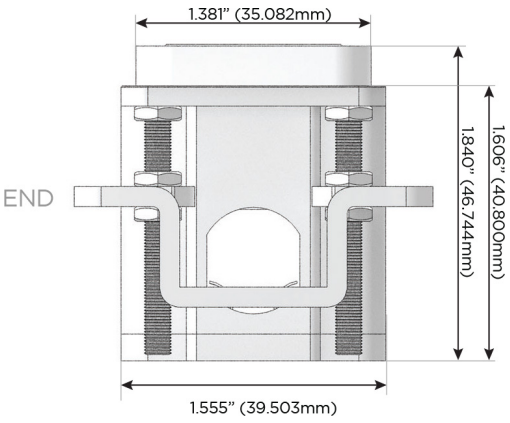

Bezel Finish: **WHITE (STEEL)**

Custom Finishes Available M-POWER-4T-AAMM-WB

Features:

Module/Port Options:

- A** Tamper Resistant AC Receptacle
- E** USB-A & USB-C (20W)
- M** Double USB-A (Fast Charging Ports - 18W)
- H** HDMI
- 6** CAT 6
- 12** RJ 12
- X** Switched AC
- Y** 3-Way Switch (Low Voltage)
- V** USB-C (45W High Speed Charging Port)
- S** USB-C (25W High Speed Charging Port)
- R** Switched AC (Rocker Switch)
- D** Dimmer Switch

Plug:

Supplied with Low Profile Flat 45° Angle 120 VAC Plug

Optional Standard Straight 120 VAC Plug

Optional Straight 120 VAC Pass-through Plug

- CLEAN, COMPACT DESIGN
- STREAMLINED
- LOW PROFILE
- SIDE-EXITING CORDS
- PLUG & PLAY
- 6' AC CORD & PLUG (FLAT PLUG STANDARD)
- CUSTOMIZABLE CONFIGURATIONS AND FINISHES
- UL LISTED FOR MOUNTING IN FURNITURE
- 15A

M-POWER-4T

AC POWER & DATA CONNECTIVITY SOLUTION

M-POWER-4T-AAMM-WB

Specs:

Modules/Ports:

- A** Tamper Resistant AC Receptacle
- M** Double USB-A (Fast Charging Ports - 18W)

Distributed by

Mormax Company, Inc.