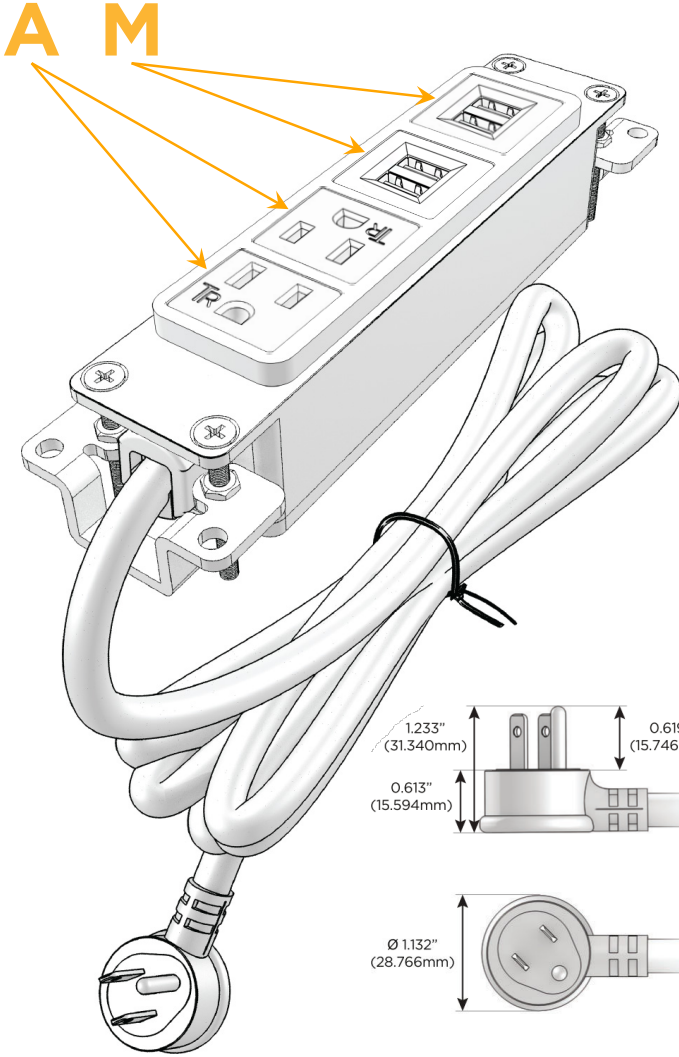

Bezel Finish: **WHITE (STEEL)**

Custom Finishes Available M-POWER-4T-AAMM-WB

Features:

Module/Port Options:

- A** Tamper Resistant AC Receptacle
- E** USB-A & USB-C (20W)
- M** Double USB-A (Fast Charging Ports - 18W)
- H** HDMI
- 6** CAT 6
- 12** RJ 12
- X** Switched AC
- Y** 3-Way Switch (Low Voltage)
- V** USB-C (45W High Speed Charging Port)
- S** USB-C (25W High Speed Charging Port)
- R** Switched AC (Rocker Switch)
- D** Dimmer Switch

Plug:

Supplied with Low Profile Flat 45° Angle 120 VAC Plug

Optional Standard Straight 120 VAC Plug

Optional Straight 120 VAC Pass-through Plug

- CLEAN, COMPACT DESIGN
- STREAMLINED
- LOW PROFILE
- SIDE-EXITING CORDS
- PLUG & PLAY
- 6' AC CORD & PLUG (FLAT PLUG STANDARD)
- CUSTOMIZABLE CONFIGURATIONS AND FINISHES
- UL LISTED FOR MOUNTING IN FURNITURE
- 15A

M-POWER-4T

AC POWER & DATA CONNECTIVITY SOLUTION

M-POWER-4T-AAMM-WB

Specs:

Modules/Ports:

- A** Tamper Resistant AC Receptacle
- M** Double USB-A (Fast Charging Ports - 18W)

Distributed by

Mormax Company, Inc.