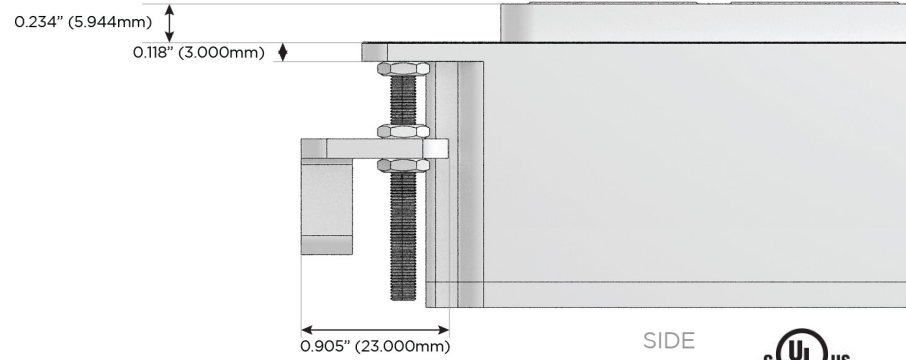

M-POWER-4T

AC POWER & DATA CONNECTIVITY SOLUTION

M-POWER-4T-AAMM-WB

Specs:

Modules/Ports:

- A** Tamper Resistant AC Receptacle
- M** Double USB-A (Fast Charging Ports - 18W)

Distributed by

Mormax Company, Inc.