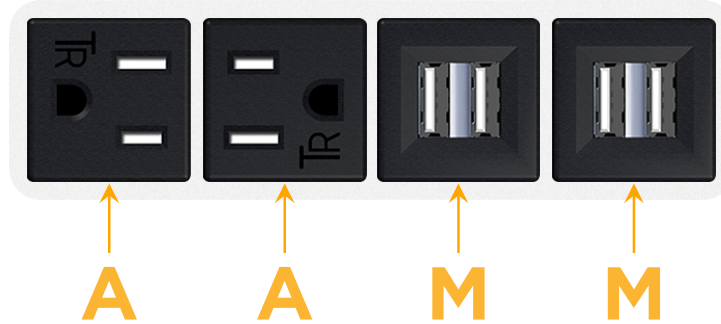

sales@mormax.com

mormax.com

Metro Light & Power's line of power & data solutions offers sophisticated design elements combined with greater ease of installation. Streamlined and low-profile, enhanced by side-exiting cords, our outlets advance the industry with their cutting edge look and feel. We believe flexibility is key, and we provide a variety of mounting options, including the ability to mount in limited spaces. Our outlets are available in many finishes and configurations, in addition to a custom color and finish capability for our clients.

Bezel Finish: **WHITE (STEEL)**

Custom Finishes Available M-POWER-4T-AAMM-WB

Features:

Module/Port Options:

- A** Tamper Resistant AC Receptacle
- E** USB-A & USB-C (20W)
- M** Double USB-A (Fast Charging Ports - 18W)
- H** HDMI
- 6** CAT 6
- 12** RJ 12
- X** Switched AC
- Y** 3-Way Switch (Low Voltage)
- V** USB-C (45W High Speed Charging Port)
- S** USB-C (25W High Speed Charging Port)
- R** Switched AC (Rocker Switch)
- D** Dimmer Switch

Plug:

Supplied with Low Profile Flat 45° Angle 120 VAC Plug

Optional Standard Straight 120 VAC Plug

Optional Straight 120 VAC Pass-through Plug

- CLEAN, COMPACT DESIGN
- STREAMLINED
- LOW PROFILE
- SIDE-EXITING CORDS
- PLUG & PLAY
- 6' AC CORD & PLUG (FLAT PLUG STANDARD)
- CUSTOMIZABLE CONFIGURATIONS AND FINISHES
- UL LISTED FOR MOUNTING IN FURNITURE
- 15A

M-POWER-4T

AC POWER & DATA CONNECTIVITY SOLUTION

M-POWER-4T-AAMM-WB

Specs:

Modules/Ports:

- A** Tamper Resistant AC Receptacle
- M** Double USB-A (Fast Charging Ports - 18W)

Distributed by

Mormax Company, Inc.