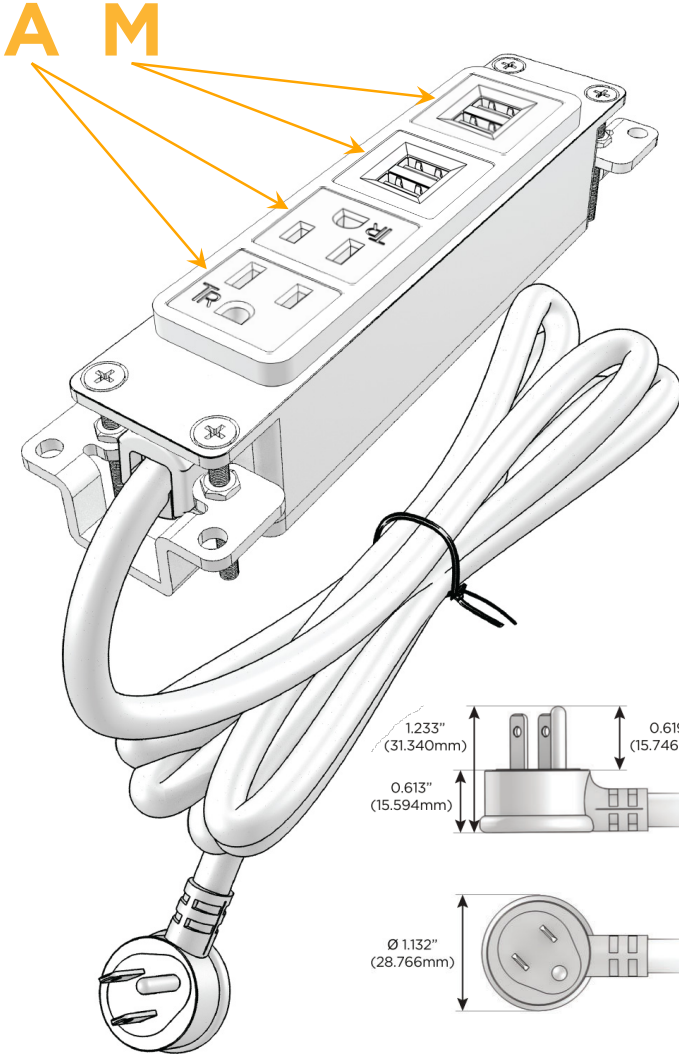

Bezel Finish: **STAINLESS STEEL MIRROR FINISH**

Custom Finishes Available M-POWER-4T-AAMM-SS8B

Features:

Module/Port Options:

- A** Tamper Resistant AC Receptacle
- E** USB-A & USB-C (20W)
- M** Double USB-A (Fast Charging Ports - 18W)
- H** HDMI
- 6** CAT 6
- 12** RJ 12
- X** Switched AC
- Y** 3-Way Switch (Low Voltage)
- V** USB-C (45W High Speed Charging Port)
- S** USB-C (25W High Speed Charging Port)
- R** Switched AC (Rocker Switch)
- D** Dimmer Switch

Plug:

Supplied with Low Profile Flat 45° Angle 120 VAC Plug

Optional Standard Straight 120 VAC Plug

Optional Straight 120 VAC Pass-through Plug

- CLEAN, COMPACT DESIGN
- STREAMLINED
- LOW PROFILE
- SIDE-EXITING CORDS
- PLUG & PLAY
- 6' AC CORD & PLUG (FLAT PLUG STANDARD)
- CUSTOMIZABLE CONFIGURATIONS AND FINISHES
- UL LISTED FOR MOUNTING IN FURNITURE
- 15A

M-POWER-4T

AC POWER & DATA CONNECTIVITY SOLUTION

M-POWER-4T-AAMM-SS8B

Specs:

Modules/Ports:

- A** Tamper Resistant AC Receptacle
- M** Double USB-A (Fast Charging Ports - 18W)

Distributed by

Mormax Company, Inc.