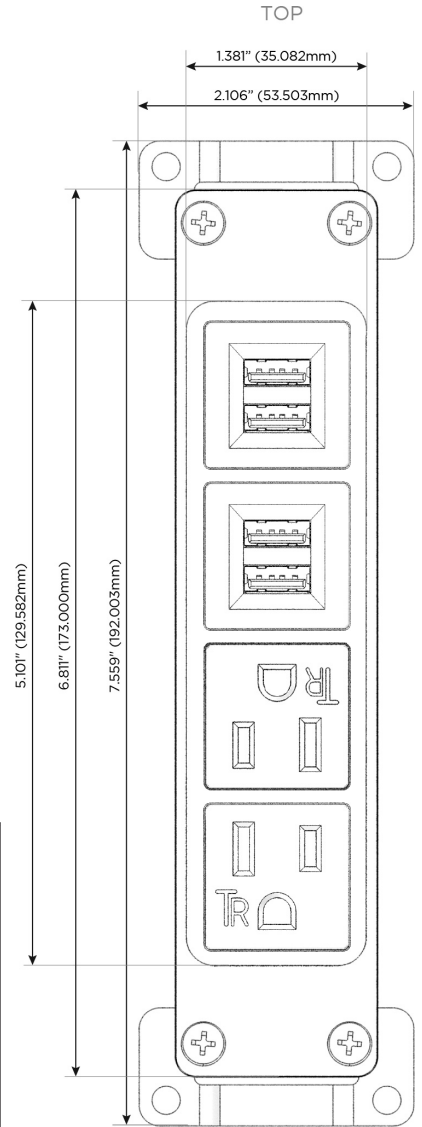

Bezel Finish: **STAINLESS STEEL MIRROR FINISH**

Custom Finishes Available M-POWER-4T-AAMM-SS8B

Features:

Module/Port Options:

- A** Tamper Resistant AC Receptacle
- E** USB-A & USB-C (20W)
- M** Double USB-A (Fast Charging Ports - 18W)
- H** HDMI
- 6** CAT 6
- 12** RJ 12
- X** Switched AC
- Y** 3-Way Switch (Low Voltage)
- V** USB-C (45W High Speed Charging Port)
- S** USB-C (25W High Speed Charging Port)
- R** Switched AC (Rocker Switch)
- D** Dimmer Switch

Plug:

Supplied with Low Profile Flat 45° Angle 120 VAC Plug

Optional Standard Straight 120 VAC Plug

Optional Straight 120 VAC Pass-through Plug

- CLEAN, COMPACT DESIGN
- STREAMLINED
- LOW PROFILE
- SIDE-EXITING CORDS
- PLUG & PLAY
- 6' AC CORD & PLUG (FLAT PLUG STANDARD)
- CUSTOMIZABLE CONFIGURATIONS AND FINISHES
- UL LISTED FOR MOUNTING IN FURNITURE
- 15A

M-POWER-4T

AC POWER & DATA CONNECTIVITY SOLUTION

M-POWER-4T-AAMM-SS8B

Specs:

Modules/Ports:

- A** Tamper Resistant AC Receptacle
- M** Double USB-A (Fast Charging Ports - 18W)

Distributed by

Mormax Company, Inc.