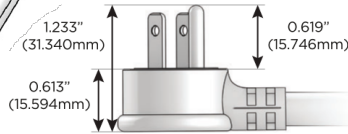

M-POWER-4T

AC POWER & DATA CONNECTIVITY SOLUTION

M-POWER-4T-AAMM-SS8B

Specs:

Modules/Ports:

- A** Tamper Resistant AC Receptacle
- M** Double USB-A (Fast Charging Ports - 18W)

Distributed by

Mormax Company, Inc.