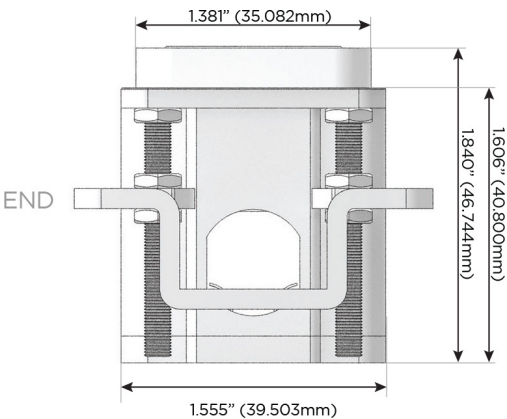

Plug:

Supplied with Low Profile Flat 45° Angle 120 VAC Plug

Optional Standard Straight 120 VAC Plug

Optional Straight 120 VAC Pass-through Plug

- CLEAN, COMPACT DESIGN
- STREAMLINED
- LOW PROFILE
- SIDE-EXITING CORDS
- PLUG & PLAY
- 6' AC CORD & PLUG (FLAT PLUG STANDARD)
- CUSTOMIZABLE CONFIGURATIONS AND FINISHES
- UL LISTED FOR MOUNTING IN FURNITURE
- 15A

M-POWER-4T

AC POWER & DATA CONNECTIVITY SOLUTION

M-POWER-4T-AAMM-SS8B

Specs:

Modules/Ports:

- A** Tamper Resistant AC Receptacle
- M** Double USB-A (Fast Charging Ports - 18W)

Distributed by

Mormax Company, Inc.