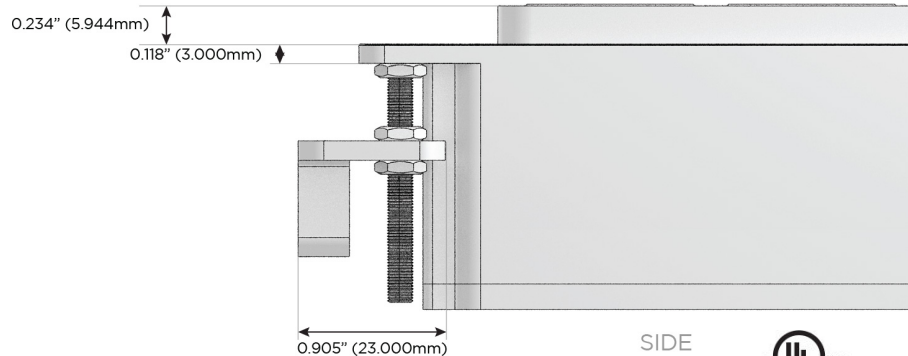

M-POWER-4T

AC POWER & DATA CONNECTIVITY SOLUTION

M-POWER-4T-AAMM-SS8B

Specs:

Modules/Ports:

- A** Tamper Resistant AC Receptacle
- M** Double USB-A (Fast Charging Ports - 18W)

Distributed by

Mormax Company, Inc.