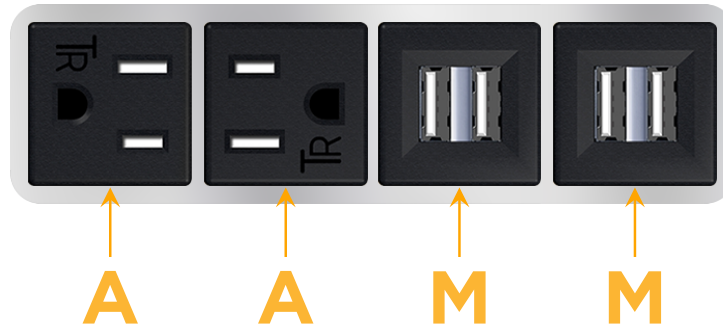

sales@mormax.com

mormax.com

Metro Light & Power's line of power & data solutions offers sophisticated design elements combined with greater ease of installation. Streamlined and low-profile, enhanced by side-exiting cords, our outlets advance the industry with their cutting edge look and feel. We believe flexibility is key, and we provide a variety of mounting options, including the ability to mount in limited spaces. Our outlets are available in many finishes and configurations, in addition to a custom color and finish capability for our clients.

Bezel Finish: **STAINLESS STEEL MIRROR FINISH**

Custom Finishes Available M-POWER-4T-AAMM-SS8B

Features:

Module/Port Options:

- A** Tamper Resistant AC Receptacle
- E** USB-A & USB-C (20W)
- M** Double USB-A (Fast Charging Ports - 18W)
- H** HDMI
- 6** CAT 6
- 12** RJ 12
- X** Switched AC
- Y** 3-Way Switch (Low Voltage)
- V** USB-C (45W High Speed Charging Port)
- S** USB-C (25W High Speed Charging Port)
- R** Switched AC (Rocker Switch)
- D** Dimmer Switch

Plug:

Supplied with Low Profile Flat 45° Angle 120 VAC Plug

Optional Standard Straight 120 VAC Plug

Optional Straight 120 VAC Pass-through Plug

- CLEAN, COMPACT DESIGN
- STREAMLINED
- LOW PROFILE
- SIDE-EXITING CORDS
- PLUG & PLAY
- 6' AC CORD & PLUG (FLAT PLUG STANDARD)
- CUSTOMIZABLE CONFIGURATIONS AND FINISHES
- UL LISTED FOR MOUNTING IN FURNITURE
- 15A

M-POWER-4T

AC POWER & DATA CONNECTIVITY SOLUTION

M-POWER-4T-AAMM-SS8B

Specs:

Modules/Ports:

- A** Tamper Resistant AC Receptacle
- M** Double USB-A (Fast Charging Ports - 18W)

Distributed by

Mormax Company, Inc.