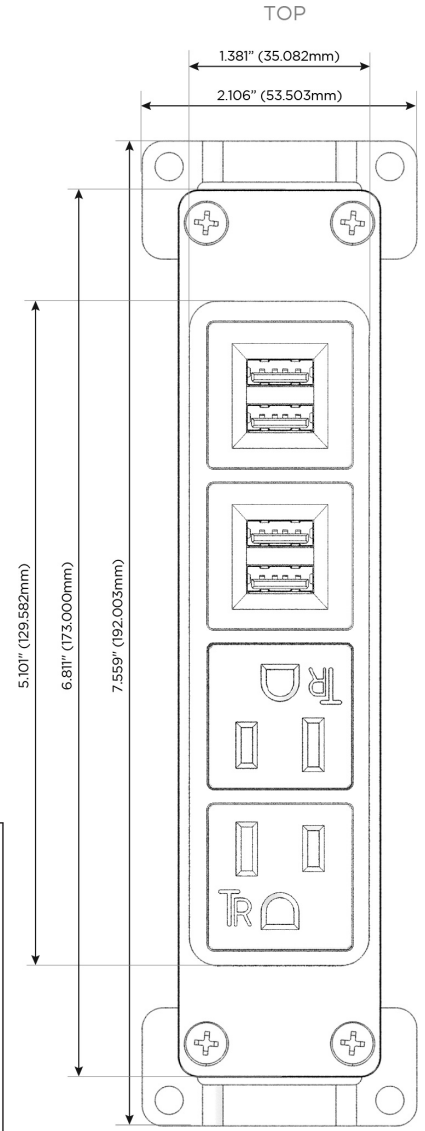

Bezel Finish: **STAINLESS STEEL BRUSHED**

Custom Finishes Available M-POWER-4T-AAMM-SS4B

Features:

Module/Port Options:

- A** Tamper Resistant AC Receptacle
- E** USB-A & USB-C (20W)
- M** Double USB-A (Fast Charging Ports - 18W)
- H** HDMI
- 6** CAT 6
- 12** RJ 12
- X** Switched AC
- Y** 3-Way Switch (Low Voltage)
- V** USB-C (45W High Speed Charging Port)
- S** USB-C (25W High Speed Charging Port)
- R** Switched AC (Rocker Switch)
- D** Dimmer Switch

Plug:

Supplied with Low Profile Flat 45° Angle 120 VAC Plug

Optional Standard Straight 120 VAC Plug

Optional Straight 120 VAC Pass-through Plug

- CLEAN, COMPACT DESIGN
- STREAMLINED
- LOW PROFILE
- SIDE-EXITING CORDS
- PLUG & PLAY
- 6' AC CORD & PLUG (FLAT PLUG STANDARD)
- CUSTOMIZABLE CONFIGURATIONS AND FINISHES
- UL LISTED FOR MOUNTING IN FURNITURE
- 15A

M-POWER-4T

AC POWER & DATA CONNECTIVITY SOLUTION

M-POWER-4T-AAMM-SS4B

Specs:

Modules/Ports:

- A** Tamper Resistant AC Receptacle
- M** Double USB-A (Fast Charging Ports - 18W)

Distributed by

Mormax Company, Inc.