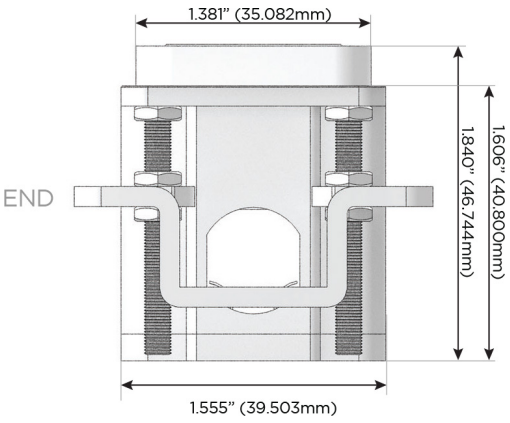

Plug:

Supplied with Low Profile Flat 45° Angle 120 VAC Plug

Optional Standard Straight 120 VAC Plug

Optional Straight 120 VAC Pass-through Plug

- CLEAN, COMPACT DESIGN
- STREAMLINED
- LOW PROFILE
- SIDE-EXITING CORDS
- PLUG & PLAY
- 6' AC CORD & PLUG (FLAT PLUG STANDARD)
- CUSTOMIZABLE CONFIGURATIONS AND FINISHES
- UL LISTED FOR MOUNTING IN FURNITURE
- 15A

M-POWER-4T

AC POWER & DATA CONNECTIVITY SOLUTION

M-POWER-4T-AAMM-SS4B

Specs:

Modules/Ports:

- A** Tamper Resistant AC Receptacle
- M** Double USB-A (Fast Charging Ports - 18W)

Distributed by

Mormax Company, Inc.