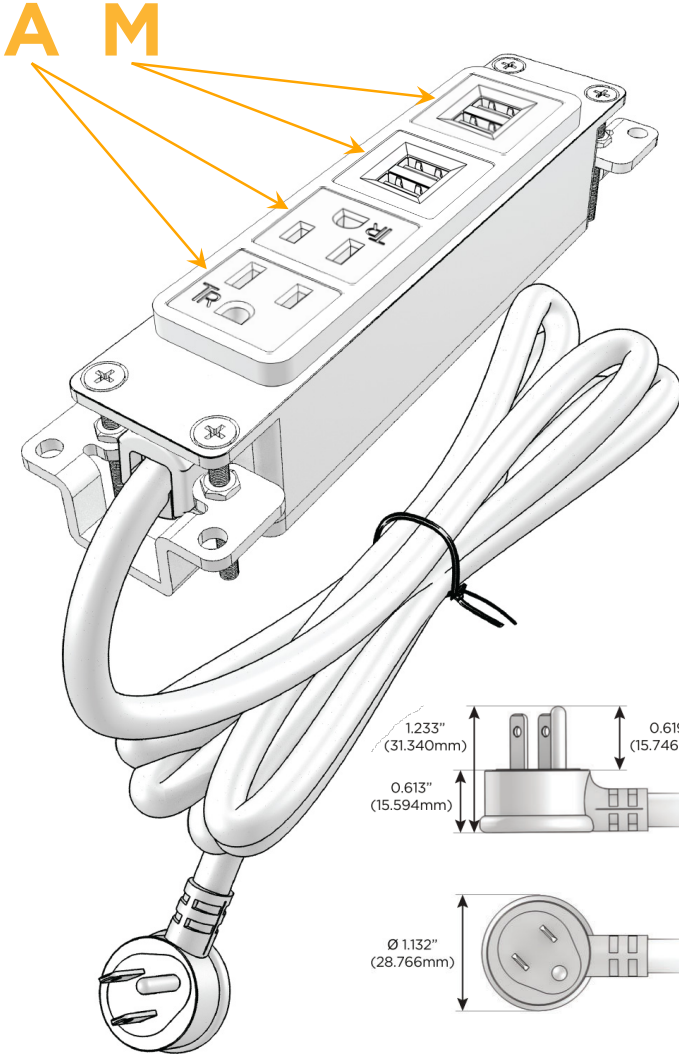

Bezel Finish: **STAINLESS STEEL BRUSHED**

Custom Finishes Available M-POWER-4T-AAMM-SS4B

Features:

Module/Port Options:

- A** Tamper Resistant AC Receptacle
- E** USB-A & USB-C (20W)
- M** Double USB-A (Fast Charging Ports - 18W)
- H** HDMI
- 6** CAT 6
- 12** RJ 12
- X** Switched AC
- Y** 3-Way Switch (Low Voltage)
- V** USB-C (45W High Speed Charging Port)
- S** USB-C (25W High Speed Charging Port)
- R** Switched AC (Rocker Switch)
- D** Dimmer Switch

Plug:

Supplied with Low Profile Flat 45° Angle 120 VAC Plug

Optional Standard Straight 120 VAC Plug

Optional Straight 120 VAC Pass-through Plug

- CLEAN, COMPACT DESIGN
- STREAMLINED
- LOW PROFILE
- SIDE-EXITING CORDS
- PLUG & PLAY
- 6' AC CORD & PLUG (FLAT PLUG STANDARD)
- CUSTOMIZABLE CONFIGURATIONS AND FINISHES
- UL LISTED FOR MOUNTING IN FURNITURE
- 15A

M-POWER-4T

AC POWER & DATA CONNECTIVITY SOLUTION

M-POWER-4T-AAMM-SS4B

Specs:

Modules/Ports:

- A** Tamper Resistant AC Receptacle
- M** Double USB-A (Fast Charging Ports - 18W)

Distributed by

Mormax Company, Inc.