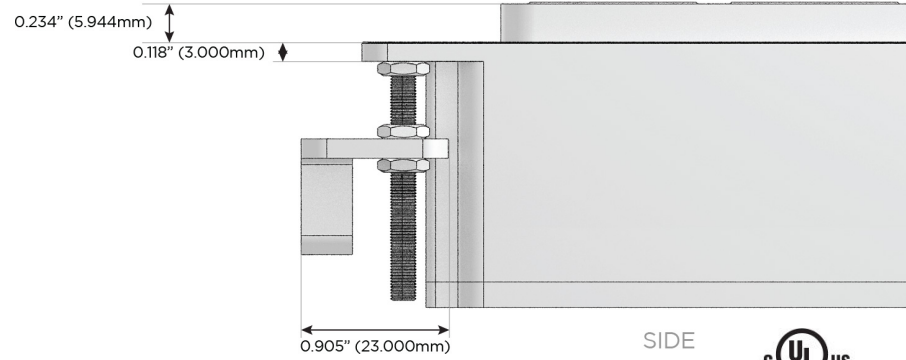

M-POWER-4T

AC POWER & DATA CONNECTIVITY SOLUTION

M-POWER-4T-AAMM-SS4B

Specs:

Modules/Ports:

- A** Tamper Resistant AC Receptacle
- M** Double USB-A (Fast Charging Ports - 18W)

Distributed by

Mormax Company, Inc.