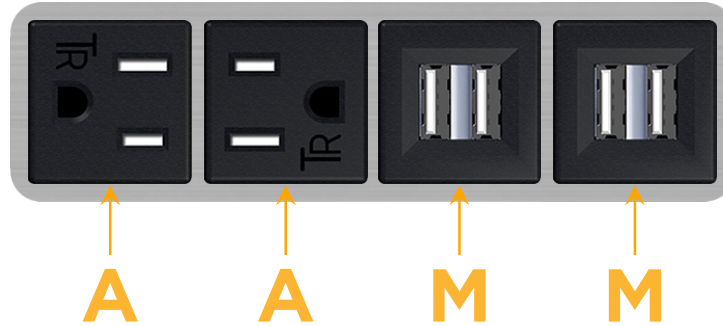

sales@mormax.com

mormax.com

Metro Light & Power's line of power & data solutions offers sophisticated design elements combined with greater ease of installation. Streamlined and low-profile, enhanced by side-exiting cords, our outlets advance the industry with their cutting edge look and feel. We believe flexibility is key, and we provide a variety of mounting options, including the ability to mount in limited spaces. Our outlets are available in many finishes and configurations, in addition to a custom color and finish capability for our clients.

Bezel Finish: **STAINLESS STEEL BRUSHED**

Custom Finishes Available M-POWER-4T-AAMM-SS4B

Features:

Module/Port Options:

- A** Tamper Resistant AC Receptacle
- E** USB-A & USB-C (20W)
- M** Double USB-A (Fast Charging Ports - 18W)
- H** HDMI
- 6** CAT 6
- 12** RJ 12
- X** Switched AC
- Y** 3-Way Switch (Low Voltage)
- V** USB-C (45W High Speed Charging Port)
- S** USB-C (25W High Speed Charging Port)
- R** Switched AC (Rocker Switch)
- D** Dimmer Switch

Plug:

Supplied with Low Profile Flat 45° Angle 120 VAC Plug

Optional Standard Straight 120 VAC Plug

Optional Straight 120 VAC Pass-through Plug

- CLEAN, COMPACT DESIGN
- STREAMLINED
- LOW PROFILE
- SIDE-EXITING CORDS
- PLUG & PLAY
- 6' AC CORD & PLUG (FLAT PLUG STANDARD)
- CUSTOMIZABLE CONFIGURATIONS AND FINISHES
- UL LISTED FOR MOUNTING IN FURNITURE
- 15A

M-POWER-4T

AC POWER & DATA CONNECTIVITY SOLUTION

M-POWER-4T-AAMM-SS4B

Specs:

Modules/Ports:

- A** Tamper Resistant AC Receptacle
- M** Double USB-A (Fast Charging Ports - 18W)

Distributed by

Mormax Company, Inc.