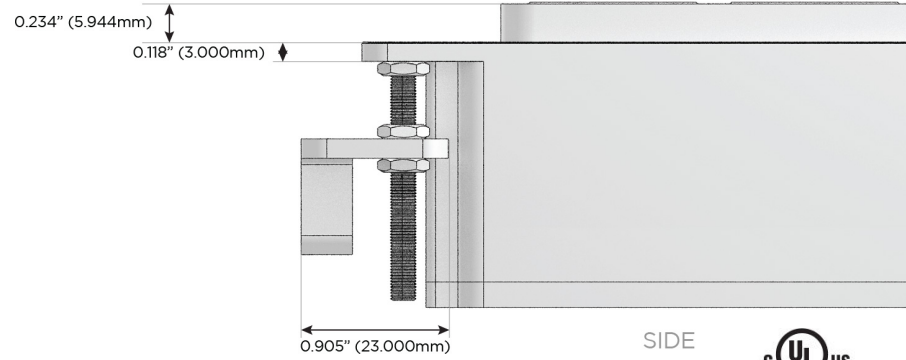

# M-POWER-4T

AC POWER & DATA CONNECTIVITY SOLUTION

M-POWER-4T-AAMM-SS4AB

Specs:

**Modules/Ports:**

- A** Tamper Resistant AC Receptacle
- M** Double USB-A (Fast Charging Ports - 18W)

Distributed by

Mormax Company, Inc.