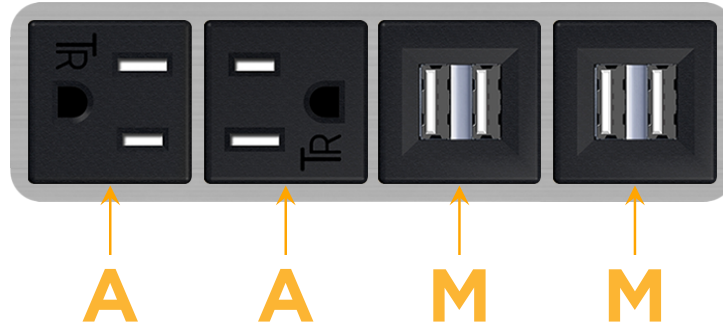

M-POWER-4T

AC POWER & DATA CONNECTIVITY SOLUTION

M-POWER-4T-AAMM-SS4AB

Distributed by

Mormax Company, Inc.

8 Westchester Plaza

Elmsford, NY 10523

914-699-0101

sales@mormax.com

mormax.com

Metro Light & Power's line of power & data solutions offers sophisticated design elements combined with greater ease of installation. Streamlined and low-profile, enhanced by side-exiting cords, our outlets advance the industry with their cutting edge look and feel. We believe flexibility is key, and we provide a variety of mounting options, including the ability to mount in limited spaces. Our outlets are available in many finishes and configurations, in addition to a custom color and finish capability for our clients.

Bezel Finish: **BRUSHED STAINLESS (ABS)**

Custom Finishes Available M-POWER-4T-AAMM-SS4AB

Features:

Module/Port Options:

- **A** Tamper Resistant AC Receptacle
- **E** USB-A & USB-C (20W)
- **M** Double USB-A (Fast Charging Ports - 18W)
- **H** HDMI
- **6** CAT 6
- **12** RJ 12
- **X** Switched AC
- **Y** 3-Way Switch (Low Voltage)
- **V** USB-C (45W High Speed Charging Port)
- **S** USB-C (25W High Speed Charging Port)
- **R** Switched AC (Rocker Switch)
- **D** Dimmer Switch

Plug:

Supplied with Low Profile Flat 45° Angle 120 VAC Plug

Optional Standard Straight 120 VAC Plug

Optional Straight 120 VAC Pass-through Plug

- CLEAN, COMPACT DESIGN
- STREAMLINED
- LOW PROFILE
- SIDE-EXITING CORDS
- PLUG & PLAY
- 6' AC CORD & PLUG (FLAT PLUG STANDARD)
- CUSTOMIZABLE CONFIGURATIONS AND FINISHES
- UL LISTED FOR MOUNTING IN FURNITURE
- 15A