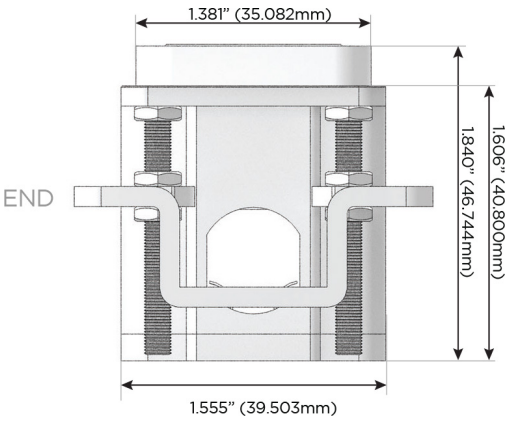

### Plug:

Supplied with Low Profile Flat 45° Angle 120 VAC Plug

Optional Standard Straight 120 VAC Plug

Optional Straight 120 VAC Pass-through Plug

- CLEAN, COMPACT DESIGN
- STREAMLINED
- LOW PROFILE
- SIDE-EXITING CORDS
- PLUG & PLAY
- 6' AC CORD & PLUG (FLAT PLUG STANDARD)
- CUSTOMIZABLE CONFIGURATIONS AND FINISHES
- UL LISTED FOR MOUNTING IN FURNITURE
- 15A

# M-POWER-4T

AC POWER & DATA CONNECTIVITY SOLUTION

M-POWER-4T-AAMM-SS4AB

Specs:

**Modules/Ports:**

- A** Tamper Resistant AC Receptacle
- M** Double USB-A (Fast Charging Ports - 18W)

Distributed by

Mormax Company, Inc.