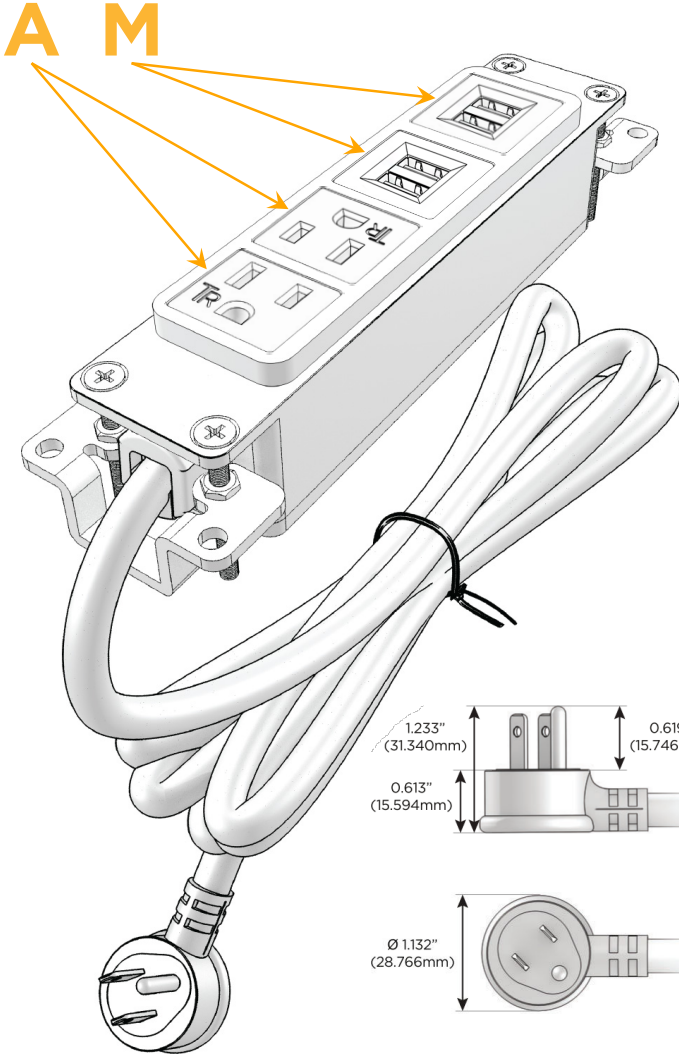

### Module/Port Options:

- A** Tamper Resistant AC Receptacle
- E** USB-A & USB-C (20W)
- M** Double USB-A (Fast Charging Ports - 18W)
- H** HDMI
- 6** CAT 6
- 12** RJ 12
- X** Switched AC
- Y** 3-Way Switch (Low Voltage)
- V** USB-C (45W High Speed Charging Port)
- S** USB-C (25W High Speed Charging Port)
- R** Switched AC (Rocker Switch)
- D** Dimmer Switch

### Plug:

Supplied with Low Profile Flat 45° Angle 120 VAC Plug

Optional Standard Straight 120 VAC Plug

Optional Straight 120 VAC Pass-through Plug

- CLEAN, COMPACT DESIGN
- STREAMLINED
- LOW PROFILE
- SIDE-EXITING CORDS
- PLUG & PLAY
- 6' AC CORD & PLUG (FLAT PLUG STANDARD)
- CUSTOMIZABLE CONFIGURATIONS AND FINISHES
- UL LISTED FOR MOUNTING IN FURNITURE
- 15A

# M-POWER-4T

AC POWER & DATA CONNECTIVITY SOLUTION

M-POWER-4T-AAMM-SS4AB

Specs:

**Modules/Ports:**

- A** Tamper Resistant AC Receptacle
- M** Double USB-A (Fast Charging Ports - 18W)

Distributed by

Mormax Company, Inc.