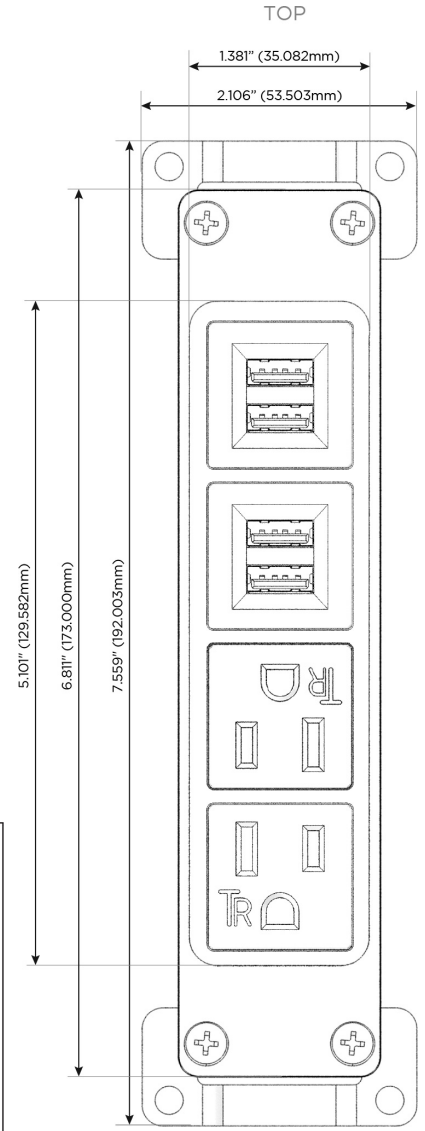

### Module/Port Options:

- A** Tamper Resistant AC Receptacle
- E** USB-A & USB-C (20W)
- M** Double USB-A (Fast Charging Ports - 18W)
- H** HDMI
- 6** CAT 6
- 12** RJ 12
- X** Switched AC
- Y** 3-Way Switch (Low Voltage)
- V** USB-C (45W High Speed Charging Port)
- S** USB-C (25W High Speed Charging Port)
- R** Switched AC (Rocker Switch)
- D** Dimmer Switch

### Plug:

Supplied with Low Profile Flat 45° Angle 120 VAC Plug

Optional Standard Straight 120 VAC Plug

Optional Straight 120 VAC Pass-through Plug

- CLEAN, COMPACT DESIGN
- STREAMLINED
- LOW PROFILE
- SIDE-EXITING CORDS
- PLUG & PLAY
- 6' AC CORD & PLUG (FLAT PLUG STANDARD)
- CUSTOMIZABLE CONFIGURATIONS AND FINISHES
- UL LISTED FOR MOUNTING IN FURNITURE
- 15A

# M-POWER-4T

AC POWER & DATA CONNECTIVITY SOLUTION

M-POWER-4T-AAMM-SS4AB

Specs:

**Modules/Ports:**

- A** Tamper Resistant AC Receptacle
- M** Double USB-A (Fast Charging Ports - 18W)

Distributed by

Mormax Company, Inc.