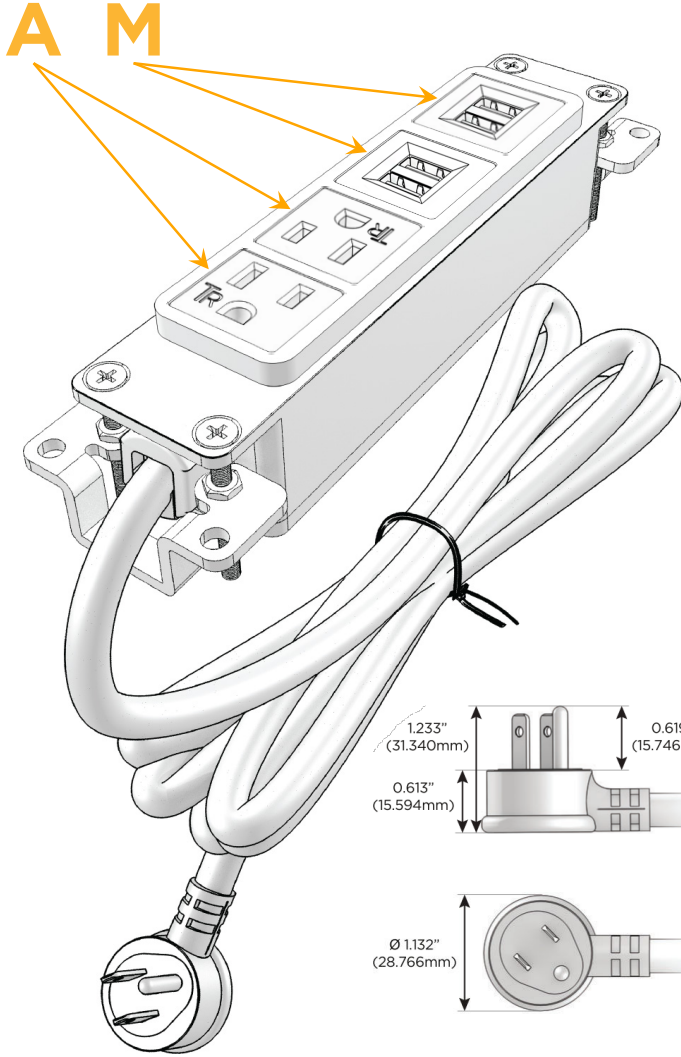

### Module/Port Options:

- A** Tamper Resistant AC Receptacle
- E** USB-A & USB-C (20W)
- M** Double USB-A (Fast Charging Ports - 18W)
- H** HDMI
- 6** CAT 6
- 12** RJ 12
- X** Switched AC
- Y** 3-Way Switch (Low Voltage)
- V** USB-C (45W High Speed Charging Port)
- S** USB-C (25W High Speed Charging Port)
- R** Switched AC (Rocker Switch)
- D** Dimmer Switch

### Plug:

Supplied with Low Profile Flat 45° Angle 120 VAC Plug

Optional Standard Straight 120 VAC Plug

Optional Straight 120 VAC Pass-through Plug

- CLEAN, COMPACT DESIGN
- STREAMLINED
- LOW PROFILE
- SIDE-EXITING CORDS
- PLUG & PLAY
- 6' AC CORD & PLUG (FLAT PLUG STANDARD)
- CUSTOMIZABLE CONFIGURATIONS AND FINISHES
- UL LISTED FOR MOUNTING IN FURNITURE
- 15A

# M-POWER-4T

AC POWER & DATA CONNECTIVITY SOLUTION

M-POWER-4T-AAMM-SAB

Specs:

**Modules/Ports:**

- A** Tamper Resistant AC Receptacle
- M** Double USB-A (Fast Charging Ports - 18W)

Distributed by

Mormax Company, Inc.