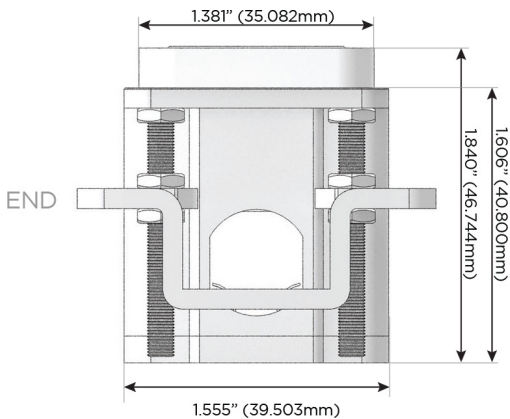

### Plug:

Supplied with Low Profile Flat 45° Angle 120 VAC Plug

Optional Standard Straight 120 VAC Plug

Optional Straight 120 VAC Pass-through Plug

- CLEAN, COMPACT DESIGN
- STREAMLINED
- LOW PROFILE
- SIDE-EXITING CORDS
- PLUG & PLAY
- 6' AC CORD & PLUG (FLAT PLUG STANDARD)
- CUSTOMIZABLE CONFIGURATIONS AND FINISHES
- UL LISTED FOR MOUNTING IN FURNITURE
- 15A

# M-POWER-4T

AC POWER & DATA CONNECTIVITY SOLUTION

M-POWER-4T-AAMM-SAB

Specs:

**Modules/Ports:**

- A** Tamper Resistant AC Receptacle
- M** Double USB-A (Fast Charging Ports - 18W)

Distributed by

Mormax Company, Inc.