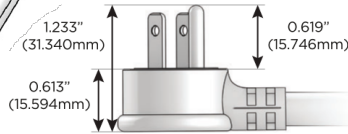

### Plug:

Supplied with Low Profile Flat 45° Angle 120 VAC Plug

Optional Standard Straight 120 VAC Plug

Optional Straight 120 VAC Pass-through Plug

- CLEAN, COMPACT DESIGN
- STREAMLINED
- LOW PROFILE
- SIDE-EXITING CORDS
- PLUG & PLAY
- 6' AC CORD & PLUG (FLAT PLUG STANDARD)
- CUSTOMIZABLE CONFIGURATIONS AND FINISHES
- UL LISTED FOR MOUNTING IN FURNITURE
- 15A

# M-POWER-4T

AC POWER & DATA CONNECTIVITY SOLUTION

M-POWER-4T-AAMM-SAB

Specs:

**Modules/Ports:**

- A** Tamper Resistant AC Receptacle
- M** Double USB-A (Fast Charging Ports - 18W)

Distributed by

Mormax Company, Inc.