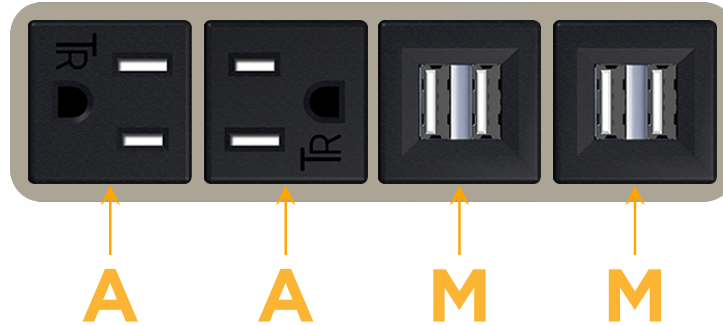

M-POWER-4T

AC POWER & DATA CONNECTIVITY SOLUTION

M-POWER-4T-AAMM-SAB

Distributed by

Mormax Company, Inc.

8 Westchester Plaza

Elmsford, NY 10523

914-699-0101

sales@mormax.com

mormax.com

Metro Light & Power's line of power & data solutions offers sophisticated design elements combined with greater ease of installation. Streamlined and low-profile, enhanced by side-exiting cords, our outlets advance the industry with their cutting edge look and feel. We believe flexibility is key, and we provide a variety of mounting options, including the ability to mount in limited spaces. Our outlets are available in many finishes and configurations, in addition to a custom color and finish capability for our clients.

Bezel Finish: **SATIN NICKEL (ABS)**

Custom Finishes Available M-POWER-4T-AAMM-SAB

Features:

Module/Port Options:

- **A** Tamper Resistant AC Receptacle
- **E** USB-A & USB-C (20W)
- **M** Double USB-A (Fast Charging Ports - 18W)
- **H** HDMI
- **6** CAT 6
- **12** RJ 12
- **X** Switched AC
- **Y** 3-Way Switch (Low Voltage)
- **V** USB-C (45W High Speed Charging Port)
- **S** USB-C (25W High Speed Charging Port)
- **R** Switched AC (Rocker Switch)
- **D** Dimmer Switch

Plug:

Supplied with Low Profile Flat 45° Angle 120 VAC Plug

Optional Standard Straight 120 VAC Plug

Optional Straight 120 VAC Pass-through Plug

- CLEAN, COMPACT DESIGN
- STREAMLINED
- LOW PROFILE
- SIDE-EXITING CORDS
- PLUG & PLAY
- 6' AC CORD & PLUG (FLAT PLUG STANDARD)
- CUSTOMIZABLE CONFIGURATIONS AND FINISHES
- UL LISTED FOR MOUNTING IN FURNITURE
- 15A