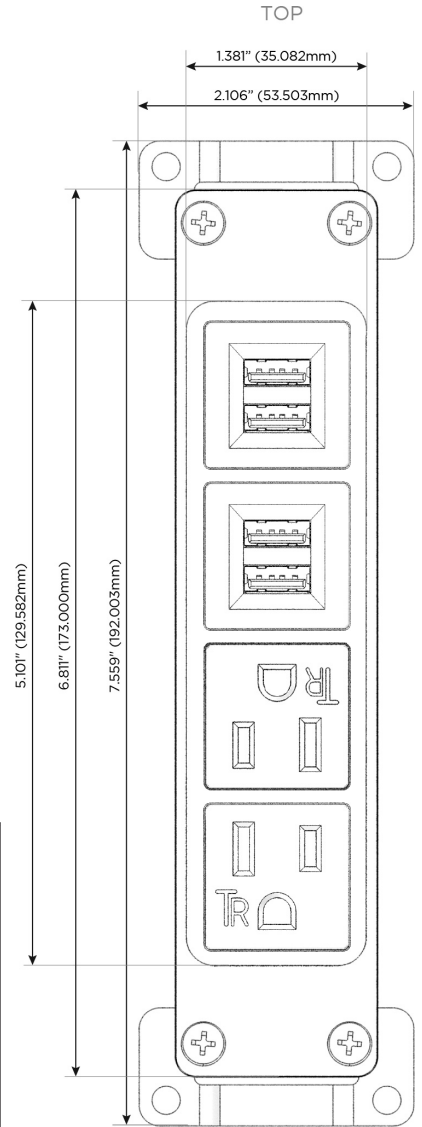

### Module/Port Options:

- A** Tamper Resistant AC Receptacle
- E** USB-A & USB-C (20W)
- M** Double USB-A (Fast Charging Ports - 18W)
- H** HDMI
- 6** CAT 6
- 12** RJ 12
- X** Switched AC
- Y** 3-Way Switch (Low Voltage)
- V** USB-C (45W High Speed Charging Port)
- S** USB-C (25W High Speed Charging Port)
- R** Switched AC (Rocker Switch)
- D** Dimmer Switch

### Plug:

Supplied with Low Profile Flat 45° Angle 120 VAC Plug

Optional Standard Straight 120 VAC Plug

Optional Straight 120 VAC Pass-through Plug

- CLEAN, COMPACT DESIGN
- STREAMLINED
- LOW PROFILE
- SIDE-EXITING CORDS
- PLUG & PLAY
- 6' AC CORD & PLUG (FLAT PLUG STANDARD)
- CUSTOMIZABLE CONFIGURATIONS AND FINISHES
- UL LISTED FOR MOUNTING IN FURNITURE
- 15A

# M-POWER-4T

AC POWER & DATA CONNECTIVITY SOLUTION

M-POWER-4T-AAMM-SAB

Specs:

**Modules/Ports:**

- A** Tamper Resistant AC Receptacle
- M** Double USB-A (Fast Charging Ports - 18W)

Distributed by

Mormax Company, Inc.