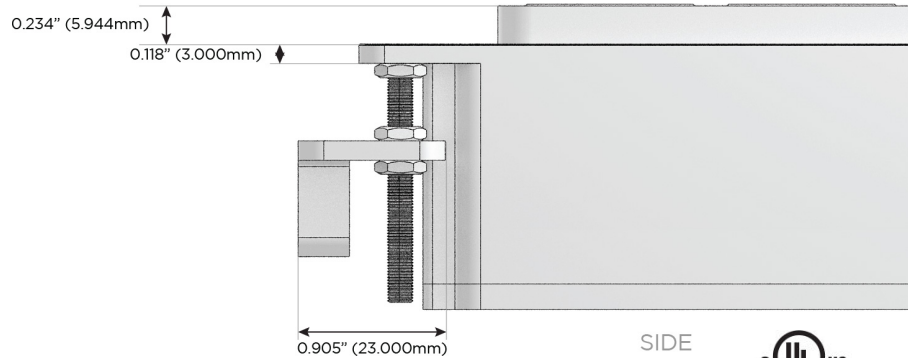

# M-POWER-4T

AC POWER & DATA CONNECTIVITY SOLUTION

M-POWER-4T-AAMM-SAB

Specs:

**Modules/Ports:**

- A** Tamper Resistant AC Receptacle
- M** Double USB-A (Fast Charging Ports - 18W)

Distributed by

Mormax Company, Inc.