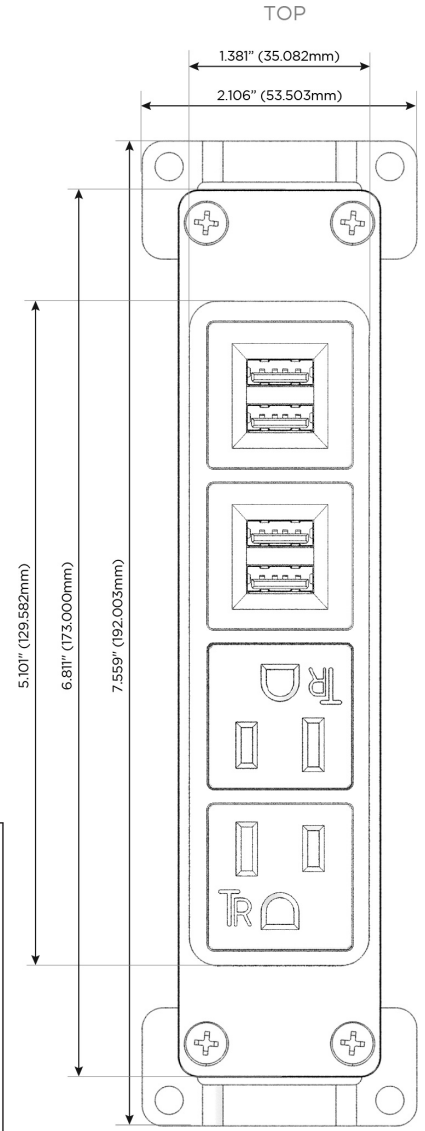

Bezel Finish: **MAGNESIUM (ABS)**

Custom Finishes Available M-POWER-4T-AAMM-MAB

Features:

Module/Port Options:

- A** Tamper Resistant AC Receptacle
- E** USB-A & USB-C (20W)
- M** Double USB-A (Fast Charging Ports - 18W)
- H** HDMI
- 6** CAT 6
- 12** RJ 12
- X** Switched AC
- Y** 3-Way Switch (Low Voltage)
- V** USB-C (45W High Speed Charging Port)
- S** USB-C (25W High Speed Charging Port)
- R** Switched AC (Rocker Switch)
- D** Dimmer Switch

Plug:

Supplied with Low Profile Flat 45° Angle 120 VAC Plug

Optional Standard Straight 120 VAC Plug

Optional Straight 120 VAC Pass-through Plug

- CLEAN, COMPACT DESIGN
- STREAMLINED
- LOW PROFILE
- SIDE-EXITING CORDS
- PLUG & PLAY
- 6' AC CORD & PLUG (FLAT PLUG STANDARD)
- CUSTOMIZABLE CONFIGURATIONS AND FINISHES
- UL LISTED FOR MOUNTING IN FURNITURE
- 15A

M-POWER-4T

AC POWER & DATA CONNECTIVITY SOLUTION

M-POWER-4T-AAMM-MAB

Specs:

Modules/Ports:

- A** Tamper Resistant AC Receptacle
- M** Double USB-A (Fast Charging Ports - 18W)

Distributed by

Mormax Company, Inc.