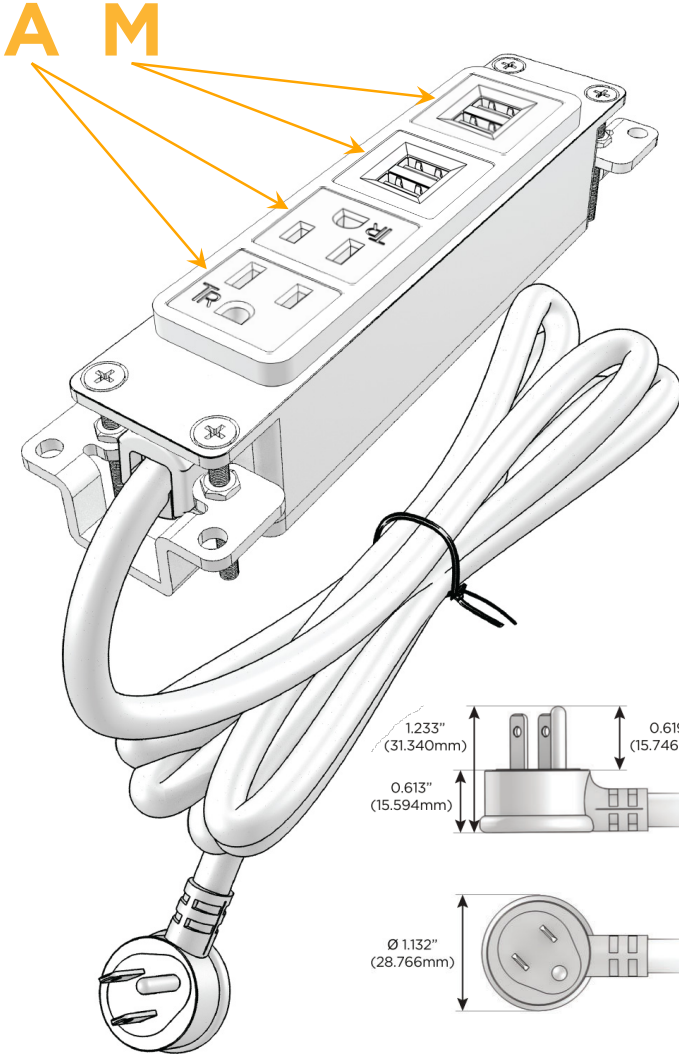

Bezel Finish: **MAGNESIUM (ABS)**

Custom Finishes Available M-POWER-4T-AAMM-MAB

Features:

Module/Port Options:

- A** Tamper Resistant AC Receptacle
- E** USB-A & USB-C (20W)
- M** Double USB-A (Fast Charging Ports - 18W)
- H** HDMI
- 6** CAT 6
- 12** RJ 12
- X** Switched AC
- Y** 3-Way Switch (Low Voltage)
- V** USB-C (45W High Speed Charging Port)
- S** USB-C (25W High Speed Charging Port)
- R** Switched AC (Rocker Switch)
- D** Dimmer Switch

Plug:

Supplied with Low Profile Flat 45° Angle 120 VAC Plug

Optional Standard Straight 120 VAC Plug

Optional Straight 120 VAC Pass-through Plug

- CLEAN, COMPACT DESIGN
- STREAMLINED
- LOW PROFILE
- SIDE-EXITING CORDS
- PLUG & PLAY
- 6' AC CORD & PLUG (FLAT PLUG STANDARD)
- CUSTOMIZABLE CONFIGURATIONS AND FINISHES
- UL LISTED FOR MOUNTING IN FURNITURE
- 15A

M-POWER-4T

AC POWER & DATA CONNECTIVITY SOLUTION

M-POWER-4T-AAMM-MAB

Specs:

Modules/Ports:

- A** Tamper Resistant AC Receptacle
- M** Double USB-A (Fast Charging Ports - 18W)

Distributed by

Mormax Company, Inc.