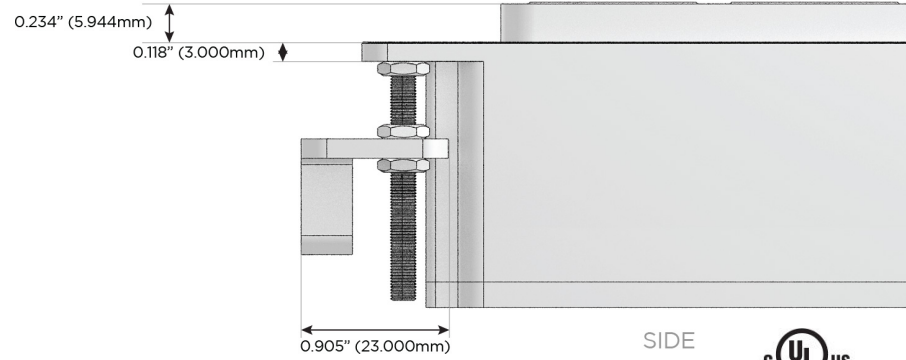

M-POWER-4T

AC POWER & DATA CONNECTIVITY SOLUTION

M-POWER-4T-AAMM-MAB

Specs:

Modules/Ports:

- A** Tamper Resistant AC Receptacle
- M** Double USB-A (Fast Charging Ports - 18W)

Distributed by

Mormax Company, Inc.