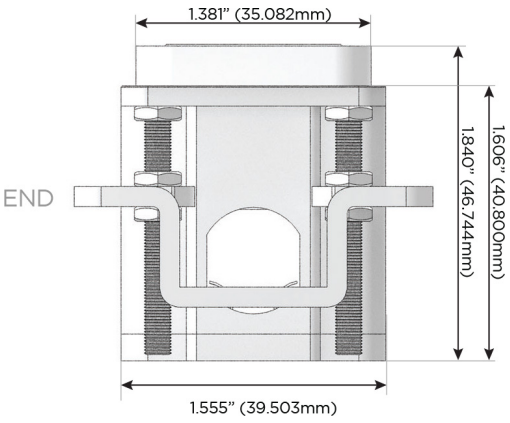

Plug:

Supplied with Low Profile Flat 45° Angle 120 VAC Plug

Optional Standard Straight 120 VAC Plug

Optional Straight 120 VAC Pass-through Plug

- CLEAN, COMPACT DESIGN
- STREAMLINED
- LOW PROFILE
- SIDE-EXITING CORDS
- PLUG & PLAY
- 6' AC CORD & PLUG (FLAT PLUG STANDARD)
- CUSTOMIZABLE CONFIGURATIONS AND FINISHES
- UL LISTED FOR MOUNTING IN FURNITURE
- 15A

M-POWER-4T

AC POWER & DATA CONNECTIVITY SOLUTION

M-POWER-4T-AAMM-MAB

Specs:

Modules/Ports:

- A** Tamper Resistant AC Receptacle
- M** Double USB-A (Fast Charging Ports - 18W)

Distributed by

Mormax Company, Inc.