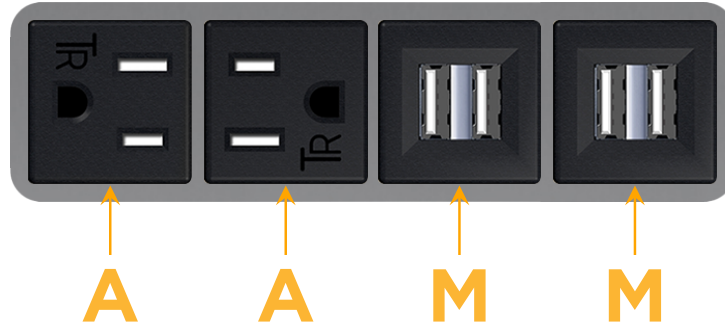

sales@mormax.com

mormax.com

Metro Light & Power's line of power & data solutions offers sophisticated design elements combined with greater ease of installation. Streamlined and low-profile, enhanced by side-exiting cords, our outlets advance the industry with their cutting edge look and feel. We believe flexibility is key, and we provide a variety of mounting options, including the ability to mount in limited spaces. Our outlets are available in many finishes and configurations, in addition to a custom color and finish capability for our clients.

Bezel Finish: **MAGNESIUM (ABS)**

Custom Finishes Available M-POWER-4T-AAMM-MAB

Features:

Module/Port Options:

- A** Tamper Resistant AC Receptacle
- E** USB-A & USB-C (20W)
- M** Double USB-A (Fast Charging Ports - 18W)
- H** HDMI
- 6** CAT 6
- 12** RJ 12
- X** Switched AC
- Y** 3-Way Switch (Low Voltage)
- V** USB-C (45W High Speed Charging Port)
- S** USB-C (25W High Speed Charging Port)
- R** Switched AC (Rocker Switch)
- D** Dimmer Switch

Plug:

Supplied with Low Profile Flat 45° Angle 120 VAC Plug

Optional Standard Straight 120 VAC Plug

Optional Straight 120 VAC Pass-through Plug

- CLEAN, COMPACT DESIGN
- STREAMLINED
- LOW PROFILE
- SIDE-EXITING CORDS
- PLUG & PLAY
- 6' AC CORD & PLUG (FLAT PLUG STANDARD)
- CUSTOMIZABLE CONFIGURATIONS AND FINISHES
- UL LISTED FOR MOUNTING IN FURNITURE
- 15A

M-POWER-4T

AC POWER & DATA CONNECTIVITY SOLUTION

M-POWER-4T-AAMM-MAB

Specs:

Modules/Ports:

- A** Tamper Resistant AC Receptacle
- M** Double USB-A (Fast Charging Ports - 18W)

Distributed by

Mormax Company, Inc.